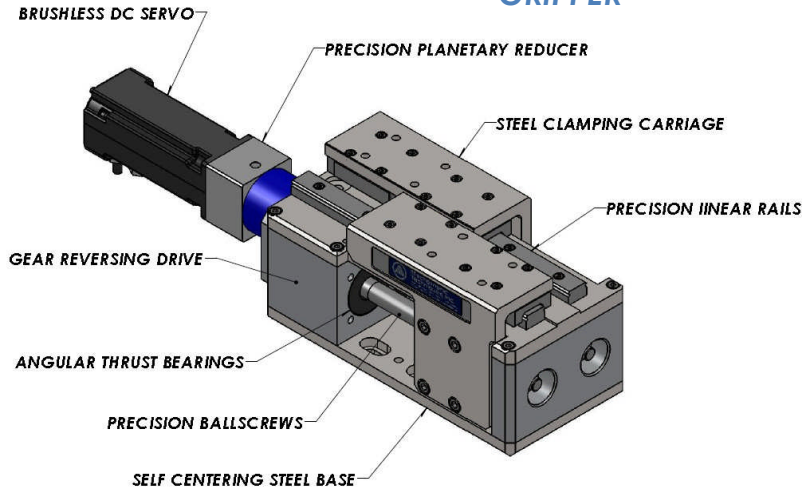

EOA OFFSET JAW SERVO GRIPPER

CLAMP CAPACITY=2.5KN@150mm
 CLAMP SPEED = 1 sec
 CLAMP RANGE = 120mm
 MASS =8Kg (Without Jaws)

Options Include
 Full Protective Way Covers
 Custom Clamping Jaws
 Force Sensors