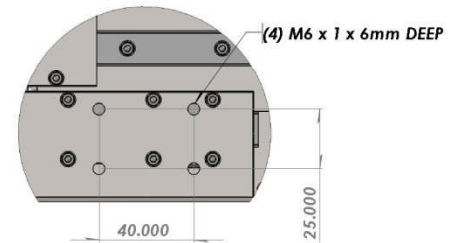

EOA OFFSET JAW SERVO GRIPPER

CLAMP CAPACITY=2.5KN@150mm
 CLAMP SPEED = 1 sec
 CLAMP RANGE = 120mm
 MASS =8Kg (Without Jaws)

Options Include
 Full Protective Way Covers
 Custom Clamping Jaws
 Force Sensors