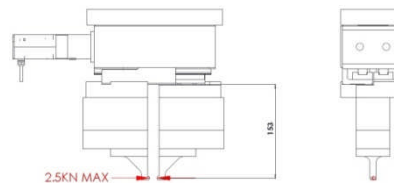

EOA OFFSET JAW SERVO GRIPPER

CLAMP CAPACITY=2.5KN@150mm
 CLAMP SPEED = 1 sec
 CLAMP RANGE = 120mm
 MASS =8Kg (Without Jaws)

Options Include
 Full Protective Way Covers
 Custom Clamping Jaws
 Force Sensors