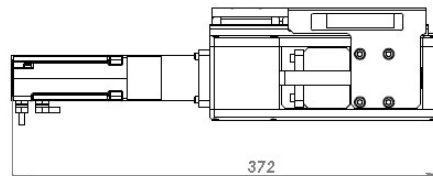

EOA OFFSET JAW SERVO GRIPPER

CLAMP CAPACITY=2.5KN@150mm
 CLAMP SPEED = 1 sec
 CLAMP RANGE = 120mm
 MASS =8Kg (Without Jaws)

Options Include
 Full Protective Way Covers
 Custom Clamping Jaws
 Force Sensors