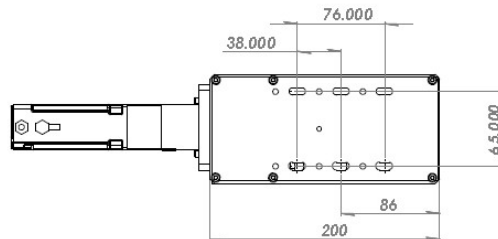

EOA OFFSET JAW SERVO GRIPPER

CLAMP CAPACITY=2.5KN@150mm
 CLAMP SPEED = 1 sec
 CLAMP RANGE = 120mm
 MASS =8Kg (Without Jaws)

Options Include
 Full Protective Way Covers
 Custom Clamping Jaws
 Force Sensors