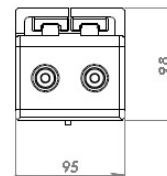

EOA OFFSET JAW SERVO GRIPPER

CLAMP CAPACITY=2.5KN@150mm
 CLAMP SPEED = 1 sec
 CLAMP RANGE = 120mm
 MASS =8Kg (Without Jaws)

Options Include
 Full Protective Way Covers
 Custom Clamping Jaws
 Force Sensors