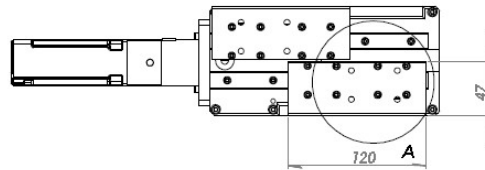

EOA OFFSET JAW SERVO GRIPPER

CLAMP CAPACITY=2.5KN@150mm
 CLAMP SPEED = 1 sec
 CLAMP RANGE = 120mm
 MASS =8Kg (Without Jaws)

Options Include
 Full Protective Way Covers
 Custom Clamping Jaws
 Force Sensors