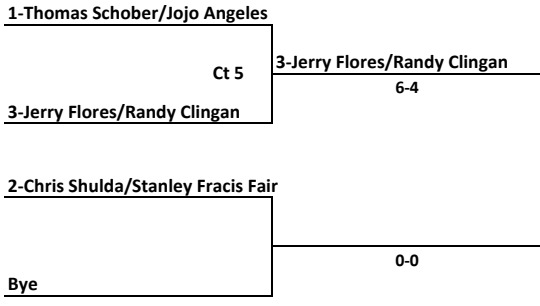

Group A - Round 2