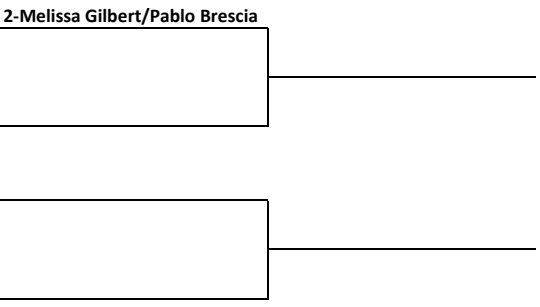

Group B - Round 1