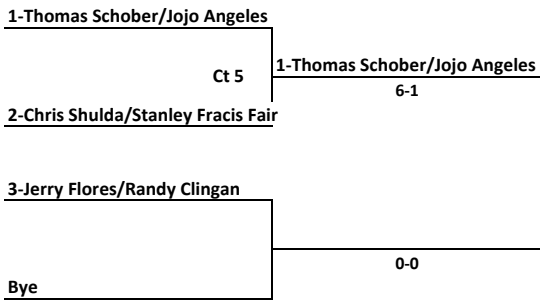

Konrad A. Reuland MEMORIAL FOUNDATION 2nd Annual Tennis & Pickleball Tournament

Division: Men's Doubles 4.0 to 4.5
Venue: Marguerite Tennis Pavilion
Tournament Tel: (949) 470-8429
Date/Time: 2/26/22 Sat 1:00 PM

Directors: Dave Borelli, Lawrence Holguin
Organizers: Amanda Bassett, Allie Bona, Dana Buckley, Sue Chen-Wong, Sam Cho, Mary Reuland, Ralf Reuland

Group A - Round 1