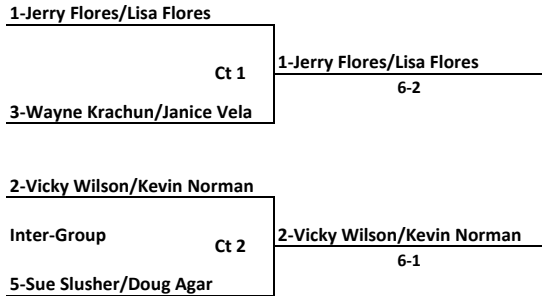

Group A - Round 2