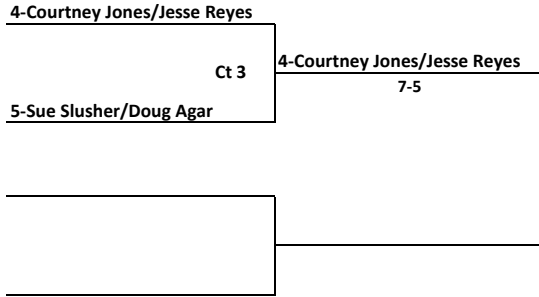

Group B - Round 1