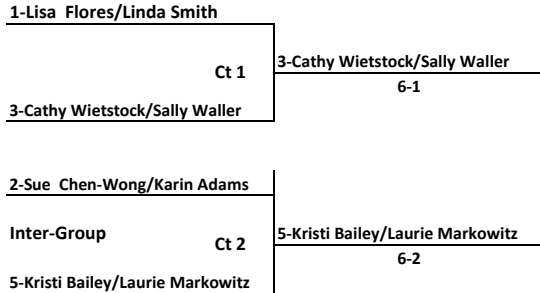

Group A - Round 2