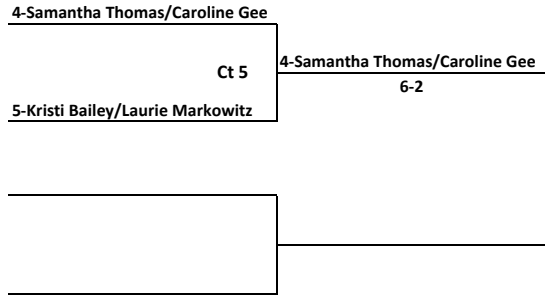

Group B - Round 1