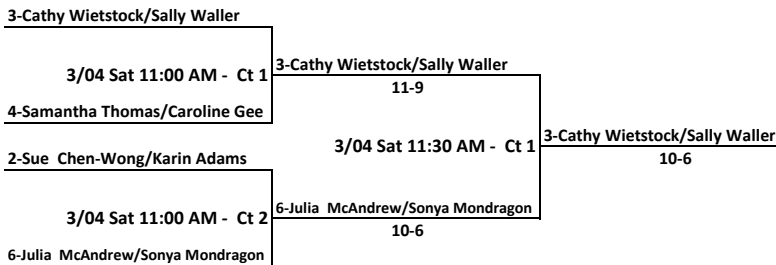

Semifinals	Final
------------	-------

Sally Waller, Cathy Wietstock, Sonya Mondragon, Julia McAndrew

Konrad A. Reuland MEMORIAL FOUNDATION 3rd Annual Tennis & Pickleball Tournament

Division: Men's Doubles 3.0 to 3.5
 Venue: Marguerite Tennis Pavilion
 Tournament Tel: (949) 470-8429
 Date/Time: 3/04/23 Sat 1:00 PM