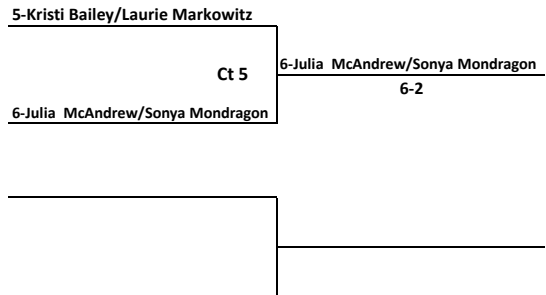

Semifinals	Final
------------	-------

Sally Waller, Cathy Wietstock, Sonya Mondragon, Julia McAndrew

Konrad A. Reuland MEMORIAL FOUNDATION 3rd Annual Tennis & Pickleball Tournament

Division: Men's Doubles 3.0 to 3.5
 Venue: Marguerite Tennis Pavilion
 Tournament Tel: (949) 470-8429
 Date/Time: 3/04/23 Sat 1:00 PM