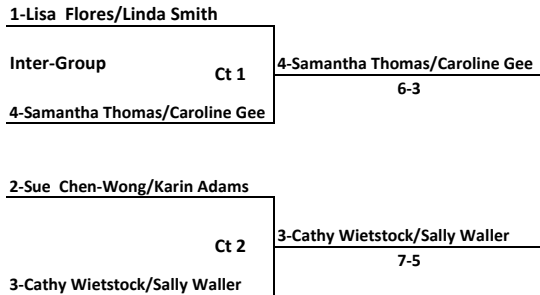

Group A - Round 3