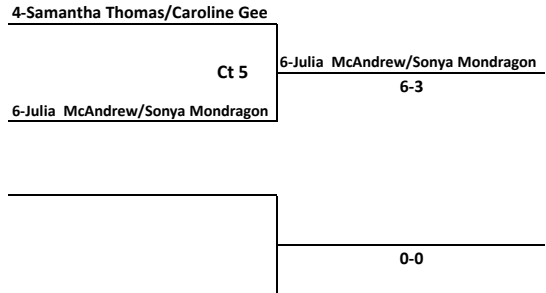

Group B - Round 2