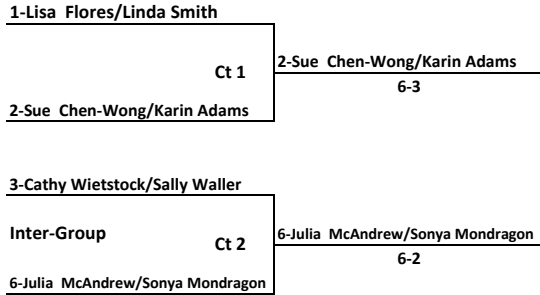

Konrad A. Reuland MEMORIAL FOUNDATION 3rd Annual Tennis & Pickleball Tournament

Division: Women's Doubles 4.0 to 4.5
Venue: Marguerite Tennis Pavilion
Tournament Tel: (949) 470-8429
Date/Time: 3/04/23 Sat 8:30 AM

Director: Dave Borelli
Tennis Organizers: Dana Buckley, Sue Chen-Wong,
Sam Cho, Mary Reuland,
Ralf Reuland

Group A - Round 1