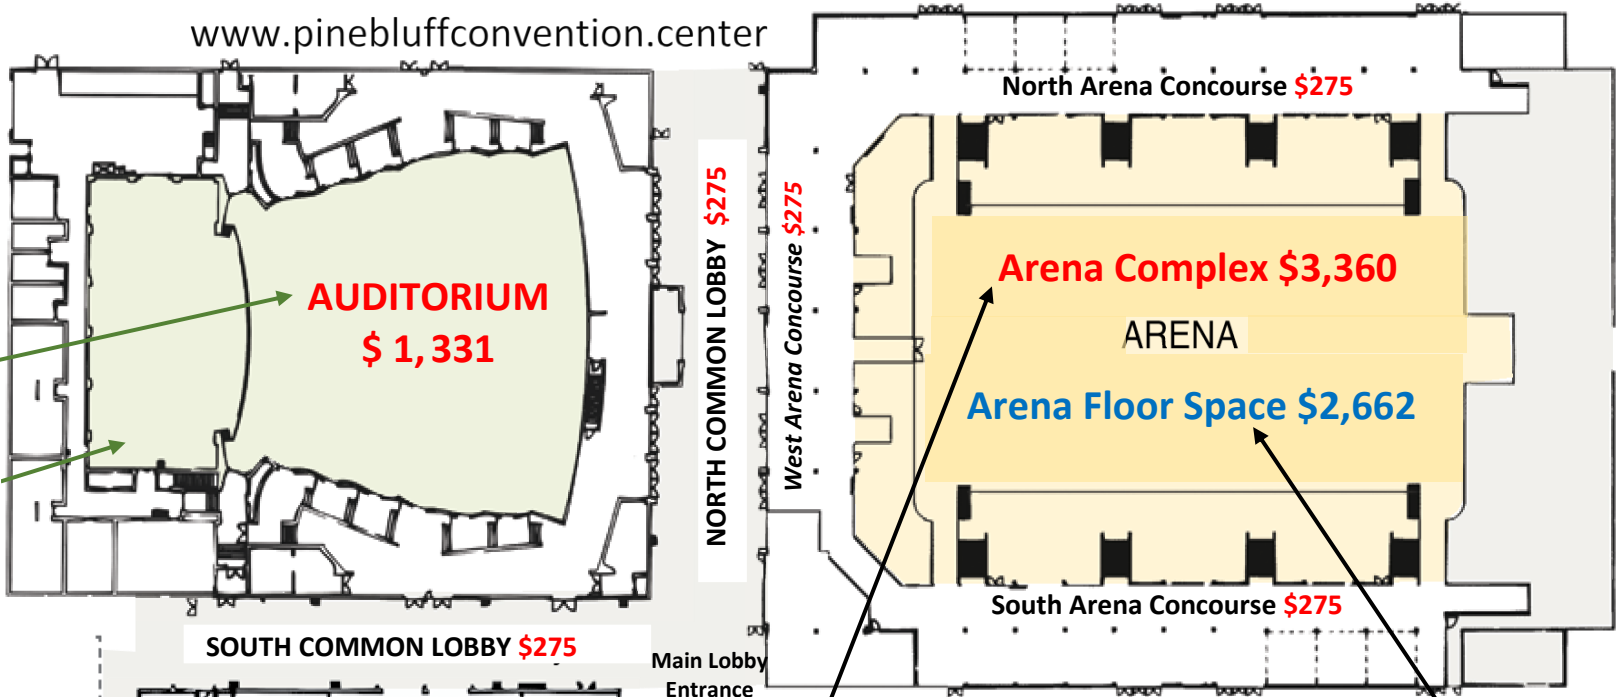

AUDITORIUM

CONCERT/ CONVENTION

Permanent Seating 1,899

STAGE ONLY RENTAL SPACE

Theatre	Banquet	Classroom
600	450	300

SOUTH COMMON LOBBY \$275

Sadler Meeting Room
\$181.50

Convention Arena*

Dimensions	Sq. Ft.	Reserved Seating	Theater Seating	Classroom Seating	Banquet Rounds	8 x10 Booths
104' X 221'	22,984	7,620	5,000	1,296	1,616	150

*Ceiling height 40' to exposed beams from floor & 15' from exposed beams to suspended ceiling

Room	Dimensions	Sq. Ft.	Theater	Classroom	Banquet	8 x10 Booths
Full Banquet Hall	120' X 120'	14,400	1,500	800	700	84
Banquet Hall 1	60' X 60'	3,600	350	200	160	21
Banquet Hall 2	60' X 60'	3,600	350	200	160	21
Banquet Hall 3	60' X 60'	3,600	350	200	160	21
Banquet Hall 4	60' X 60'	3,600	350	200	160	21

BANQUET ROOM RENTAL

\$ 335 - per room

\$ 671 - two sections

\$1,331 - Full banquet hall

\$82.50 West Banquet Hall Lobby (WBL)

MISSOURI STREET

E. 10TH STREET