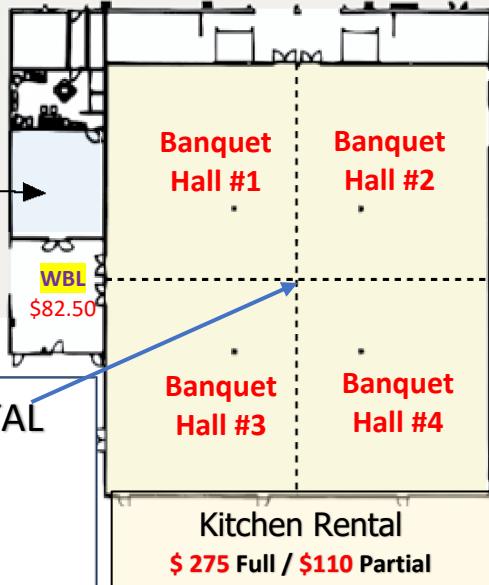

AUDITORIUM

CONCERT/ CONVENTION

Permanent Seating 1,899

STAGE ONLY RENTAL SPACE

Theatre	Banquet	Classroom
600	450	300

SOUTH COMMON LOBBY \$275

Sadler Meeting Room
\$181.50

Convention Arena*

Dimensions	Sq. Ft.	Reserved Seating	Theater Seating	Classroom Seating	Banquet Rounds	8 x10 Booths
104' X 221'	22,984	7,620	5,000	1,296	1,616	150

*Ceiling height 40' to exposed beams from floor & 15' from exposed beams to suspended ceiling

Room	Dimensions	Sq. Ft.	Theater	Classroom	Banquet	8 x10 Booths
Full Banquet Hall	120' X 120'	14,400	1,500	800	700	84
Banquet Hall 1	60' X 60'	3,600	350	200	160	21
Banquet Hall 2	60' X 60'	3,600	350	200	160	21
Banquet Hall 3	60' X 60'	3,600	350	200	160	21
Banquet Hall 4	60' X 60'	3,600	350	200	160	21

BANQUET ROOM RENTAL

\$ 335 - per room

\$ 671 - two sections

\$1,331 - Full banquet hall

\$82.50 West Banquet Hall Lobby (WBL)

MISSOURI STREET

E. 10TH STREET