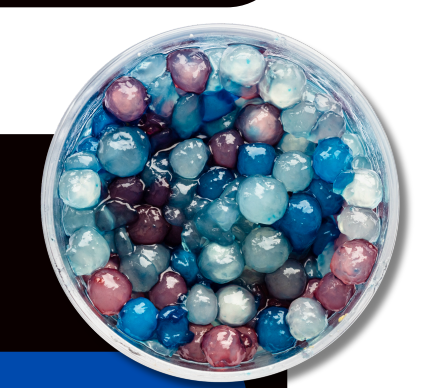

TOPPINGS & EXTRAS

HOMEMADE WAFFLE CONE

- PLAIN +2.00
- W/ SAUCE +2.50
- W/ SAUCE AND TOPPING +3.00

HOMEMADE WAFFLE BOWL

- PLAIN +2.00

SAUCES

- SALTED CARAMEL +.50
- BUTTERSCOTCH
- HOT FUDGE
- CARAMEL
- PEANUT BUTTER

POPPING PEARLS

- THINK BOBA +1.50
- BURSTING WITH FLAVOR AND CAN BE ADDED TO ANY TREAT!

FRUIT

- +1.00
- PEACH
- CHERRY
- BLUEBERRY
- STRAWBERRY
- PINEAPPLE

FLAVOR BURST

- +0.85
- SOFT SERVE WITH A 'BURST' OF FLAVOR
- CHECK THE COUNTER MENU FOR TODAY'S FLAVORS.

EST 2025
COWBOY CONE
 BENTON, PA

TOPPINGS

- RAINBOW SPRINKLES +.50
- CHOCOLATE SPRINKLES
- WHIPPED CREAM
- PEANUTS
- COOKIE CRUNCH +1.00
- ANDES MINTS
- CHOCOLATE CHIPS
- SNICKERS
- REESE'S PIECES
- REESE'S CUP
- BROWNIE BITES
- KIT KAT
- M&M'S
- HEATH BAR
- BUTTERFINGER
- CRUSHED OREOS
- STRAWBERRY CRUNCH