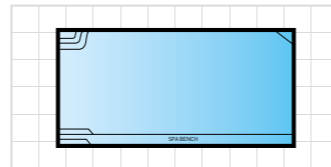

Dolphin 8.5

8.5m x 4.1m • Depth 1m - 1.95m
More info on Pages 16 - 17