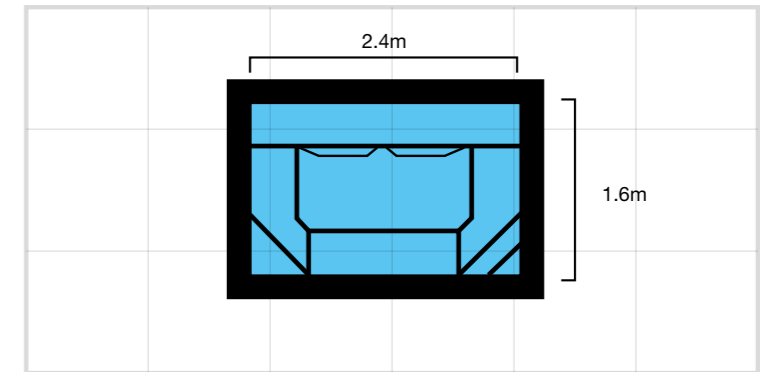

In-Ground Spas

Clip On Spa 2.4m

LENGTH: 2.4m WIDTH: 1.6m DEPTH: 0.9m

The 6 person Clip On Spa can be added to any of our pools or installed as a stand-alone addition to your backyard. Massaging foot and back jets, and separate heating controls ensures that your spa will always be comfortable and relaxing.