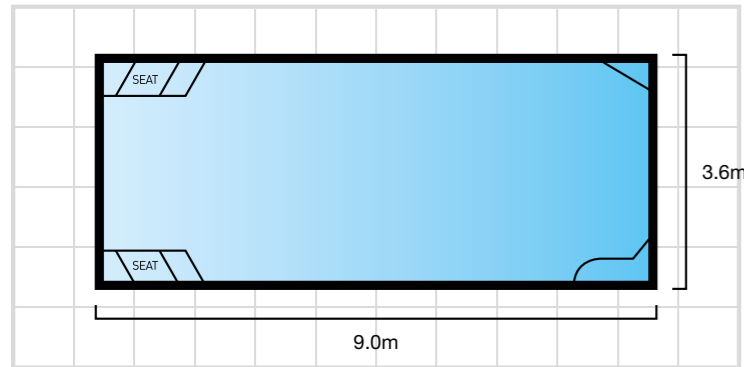

Director

LENGTH: 8.0m WIDTH: 4.06m DEPTH: 1.14m - 1.86m

President

LENGTH: 9.0m WIDTH: 4.06m DEPTH: 1.1m - 1.95m

✓ Stylish, Functional, Practical

Stylish, modern and sophisticated dual-entry models, which allow for maximum pool area. Our feature bench seat on the President Series can also be transformed into a relaxing swim out. As an optional extra, a cascading waterfall can also be installed to your own design.

The bench seat is also deeper on one side, to cater for taller people. Optional spa jets and an air blower can be fitted to transform the bench into a spa nook.

This pool allows for easy entry and exit due to steps positioned on each side of the shallow end. The President Series also boasts two seats in each corner of the deep end, making it not only a stylish choice, but a functional and practical one too.

President
MarbleTech™ Sky Pearl

Platinum 7

LENGTH: 7.0m WIDTH: 3.1m DEPTH: 1.15m -1.7m

Platinum 9

LENGTH: 9.0m WIDTH: 3.6m DEPTH: 1.1m -1.95m

Platinum 10

LENGTH: 10.0m WIDTH: 3.6m DEPTH: 1.1m -2.05m

Platinum 11