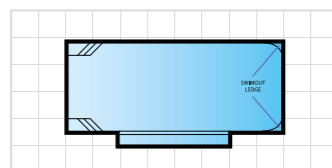

Tahitian

8m x 4.3m • Depth 1.1m - 1.75m
More info on Pages 28

Billabong

8m x 4m • Depth 1m - 1.75m

Ambassador

6m x 3.55m • Depth 1.14m - 1.66m
More info on Pages 18 - 19

Vice President

7.8m x 3.7m • Depth 1.15m - 1.8m
More info on Pages 18 - 19