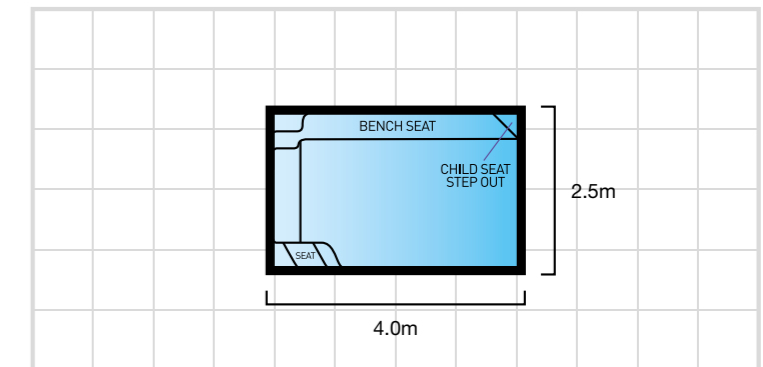

Finished in contemporary styling, these unique pools pack both pleasure and lifestyle, into a compact yard solution to suit any property.

Entertainer 6.5
MarbleTech™ Pacific Pearl

Entertainer 4

LENGTH: 4.0m WIDTH: 2.5m DEPTH: 1.2m - 1.65m