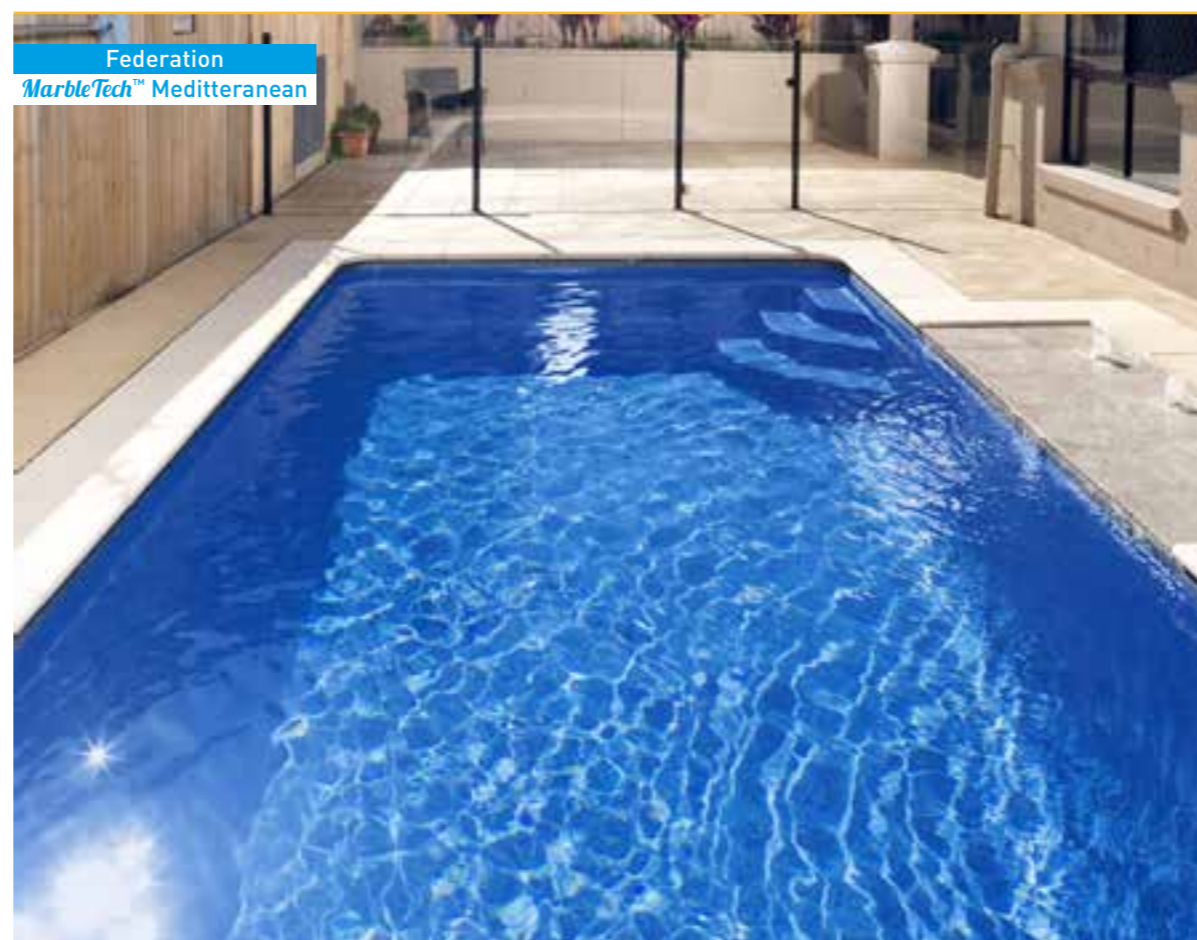

Lap Pools

✓ Formal / Straight

This traditional style pool has a perfect balance for family fun or for those individuals who prefer to enjoy a workout on a more serious level. Sophisticated and well designed, featuring exit steps outside of the swim zone, tiled built-in-racing lane and smooth clean lines, our Lap Pools are most suited to today's restricted narrow home entertainment areas.

Lap 8

Lap 9

Lap 11

Lap 12

FOR THE
SERIOUS
SWIMMER

Federation Series

Federation 8