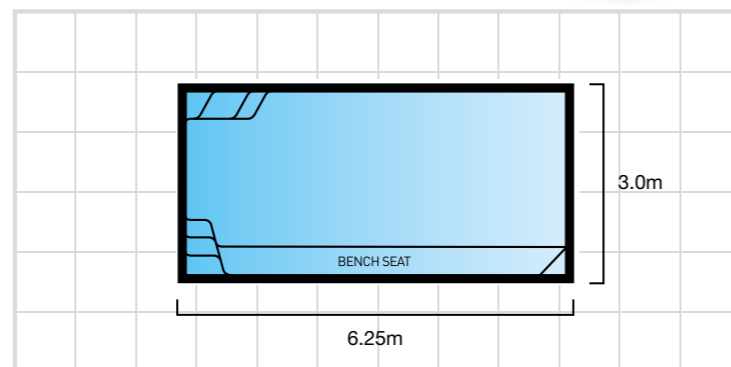

Measurements to water line and are approximate.

Dolphin 6.25

LENGTH: 6.25m WIDTH: 3.0m DEPTH: 1.0m - 1.7m

Dolphin 8.5

LENGTH: 8.5m WIDTH: 4.1m DEPTH: 1.0m - 1.95m

Dolphin 5.6S

LENGTH: 5.6m WIDTH: 2.0m DEPTH: 1.0m - 1.2m