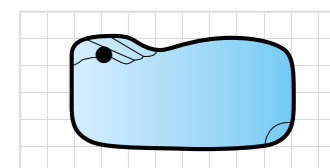

Platinum 11

11m x 3.6m • Depth 1.1m - 2.2m
More info on Pages 20 - 21

Lagoona

6.5m x 3.1m • Depth 1.07m - 1.7m
More info on Pages 26 - 27

Grecian

7.65m x 3.7m • Depth 1.0m - 1.8m
More info on Pages 26 - 27

Tahitian

8m x 4.3m • Depth 1.1m - 1.75m
More info on Pages 28

Billabong

8m x 4m • Depth 1m - 1.75m

Ambassador

6m x 3.55m • Depth 1.14m - 1.66m
More info on Pages 18 - 19

Vice President

7.8m x 3.7m • Depth 1.15m - 1.8m
More info on Pages 18 - 19