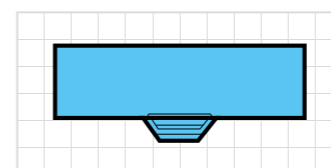

Tahitian

8m x 4.3m • Depth 1.1m - 1.75m
More info on Pages 28

Billabong

8m x 4m • Depth 1m - 1.75m

Ambassador

6m x 3.55m • Depth 1.14m - 1.66m
More info on Pages 18 - 19

Vice President

7.8m x 3.7m • Depth 1.15m - 1.8m
More info on Pages 18 - 19

Director

8m x 4.06m • Depth 1.14m - 1.86m
More info on Pages 18 - 19

President

9m x 4.06m • Depth 1.1m - 1.95m
More info on Pages 18 - 19

Lap Pool 8

8m x 2m • Depth 1.4m
More info on Pages 24 - 25

Lap Pool 9

9m x 2.5m • Depth 1.5m - 1.5m
More info on Pages 24 - 25

Lap Pool 11

11m x 2.4m • Depth 1.4m
More info on Pages 24 - 25

Lap Pool 12

12m x 2.5m • Depth 1.5m - 1.5m
More info on Pages 24 - 25

Lap Pools

✓ Formal / Straight