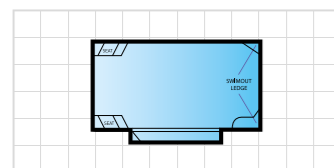

Platinum 11

11m x 3.6m • Depth 1.1m - 2.2m
More info on Pages 20 - 21

Lagoona

6.5m x 3.1m • Depth 1.07m - 1.7m
More info on Pages 26 - 27

Grecian

7.65m x 3.7m • Depth 1.0m - 1.8m
More info on Pages 26 - 27

Tahitian

8m x 4.3m • Depth 1.1m - 1.75m
More info on Pages 28

Billabong

8m x 4m • Depth 1m - 1.75m

Ambassador

6m x 3.55m • Depth 1.14m - 1.66m
More info on Pages 18 - 19

Vice President

7.8m x 3.7m • Depth 1.15m - 1.8m
More info on Pages 18 - 19