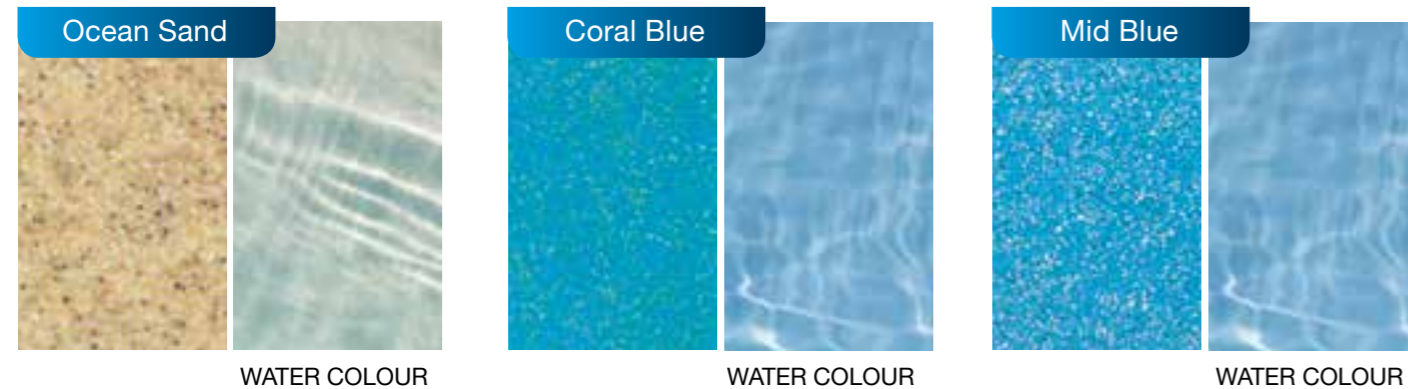

EXCLUSIVE

MarbleTech™
Aquaguard®

AUSTRALIAN
CERTIFIED
ISO STANDARD

Vice President
MarbleTech™ Sky Pearl

FINISHES REFERENCE GUIDE

EXCLUSIVE TO FREEDOM POOLS

MarbleTech™ FX Range

MarbleTech™

Shimmer Range

Shimmer Range

! Please note: The images and colours used on this reference sheet are for identification purposes only, colours may vary due to manufacturing process. We recommend you see the finished product for yourself. Please ask your Freedom Pools representative for more information.