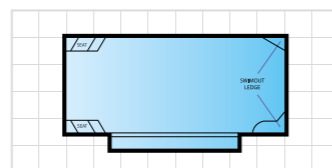

Platinum 11

11m x 3.6m • Depth 1.1m - 2.2m
More info on Pages 20 - 21

Lagoona

6.5m x 3.1m • Depth 1.07m - 1.7m
More info on Pages 26 - 27

Grecian

7.65m x 3.7m • Depth 1.0m - 1.8m
More info on Pages 26 - 27

Tahitian

8m x 4.3m • Depth 1.1m - 1.75m
More info on Pages 28

Billabong

8m x 4m • Depth 1m - 1.75m

Ambassador

6m x 3.55m • Depth 1.14m - 1.66m
More info on Pages 18 - 19

Vice President

7.8m x 3.7m • Depth 1.15m - 1.8m
More info on Pages 18 - 19