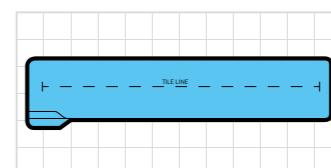

Director

8m x 4.06m • Depth 1.14m - 1.86m
More info on Pages 18 - 19

President

9m x 4.06m • Depth 1.1m - 1.95m
More info on Pages 18 - 19

Lap Pool 8

8m x 2m • Depth 1.4m
More info on Pages 24 - 25

Lap Pool 9

9m x 2.5m • Depth 1.5m - 1.5m
More info on Pages 24 - 25

Lap Pool 11

11m x 2.4m • Depth 1.4m
More info on Pages 24 - 25

Lap Pool 12

12m x 2.5m • Depth 1.5m - 1.5m
More info on Pages 24 - 25

Lap Pools

✓ Formal / Straight