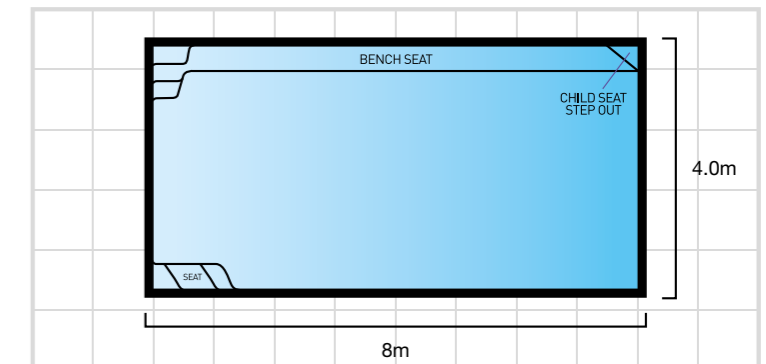

Entertainer 8

LENGTH: 8.0m WIDTH: 4.0m DEPTH: 1.1m - 1.9m