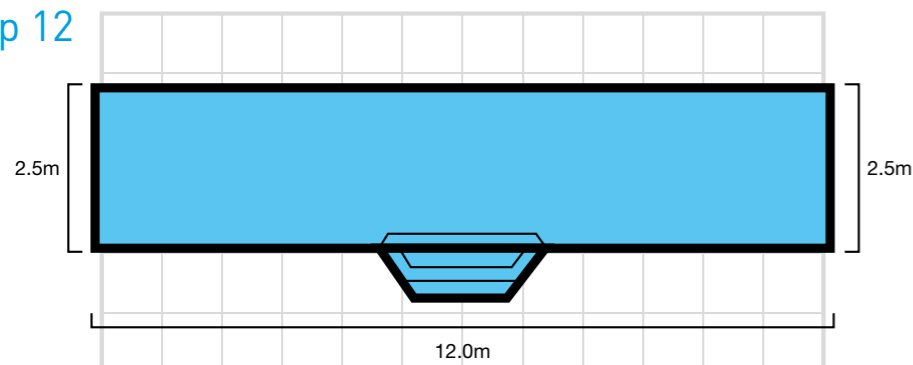

Lap 8

LENGTH: 8.0m WIDTH: 2.0m DEPTH: 1.4m

Lap 9

LENGTH: 9.0m WIDTH: 2.5m DEPTH: 1.5m

Lap 11

LENGTH: 11.0m WIDTH: 2.4m DEPTH: 1.4m

Lap 12

LENGTH: 12.0m WIDTH: 2.5m DEPTH: 1.5m

11m Lap Pool
MarbleTech™ Cascade

FOR THE
SERIOUS
SWIMMER

Federation
MarbleTech™ Mediterranean

Federation Series

Federation 8

LENGTH: 8.0m WIDTH: 3.0m DEPTH: 1.0m - 1.85m

Lagoona
MarbleTech™ Midnight Glitter

Lagoona

LENGTH: 6.5m WIDTH: 3.1m DEPTH: 1.07m - 1.7m

The Lagoona is a modern geometric style pool with a roman twist. Featuring dual entry steps into the shallow end and two resting ledges in the deeper end, this fibreglass pool is a sophisticated addition to any outdoor space.