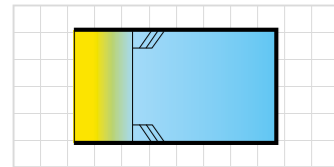

Beach Pool 7

7.2m x 4m • Depth 0.00m - 1.4m - 1.8m
More info on Pages 30 - 31