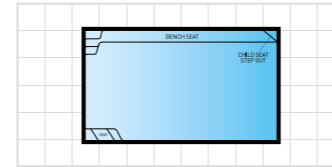

Entertainer 7

7m x 4m • Depth 1.1m - 1.8m
More info on Pages 12 - 13