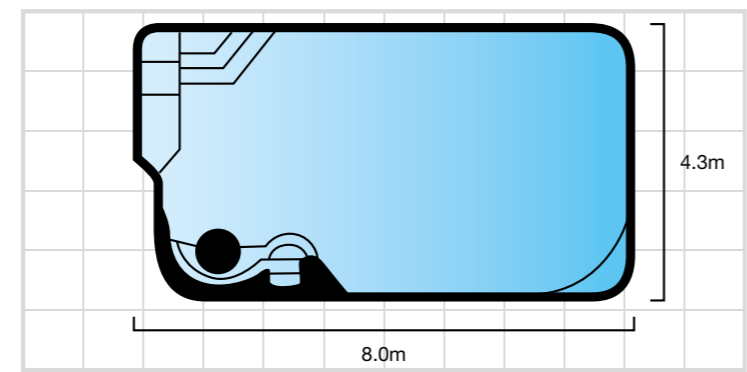

Lagoona

LENGTH: 6.5m WIDTH: 3.1m DEPTH: 1.07m - 1.7m

The Lagoona is a modern geometric style pool with a roman twist. Featuring dual entry steps into the shallow end and two resting ledges in the deeper end, this fibreglass pool is a sophisticated addition to any outdoor space.

Grecian

LENGTH: 7.65m WIDTH: 3.7m DEPTH: 1.0m - 1.8m

Lagoona
MarbleTech™ Pacific Pearl

Lagoona
MarbleTech™ Mediterranean

✓ This unique design allows for maximum swimming area

Grecian
MarbleTech™ Pacific Pearl

Tahitian
Shimmer Range Atlantic

LENGTH: 8.0m WIDTH: 4.3m DEPTH: 1.1m - 1.75m

Kimberley Series

✓ Kimberley Fibreglass Pool

The Kimberley is a single depth, customisable fibreglass pool that is perfect for playing volleyball, water polo and other water games.