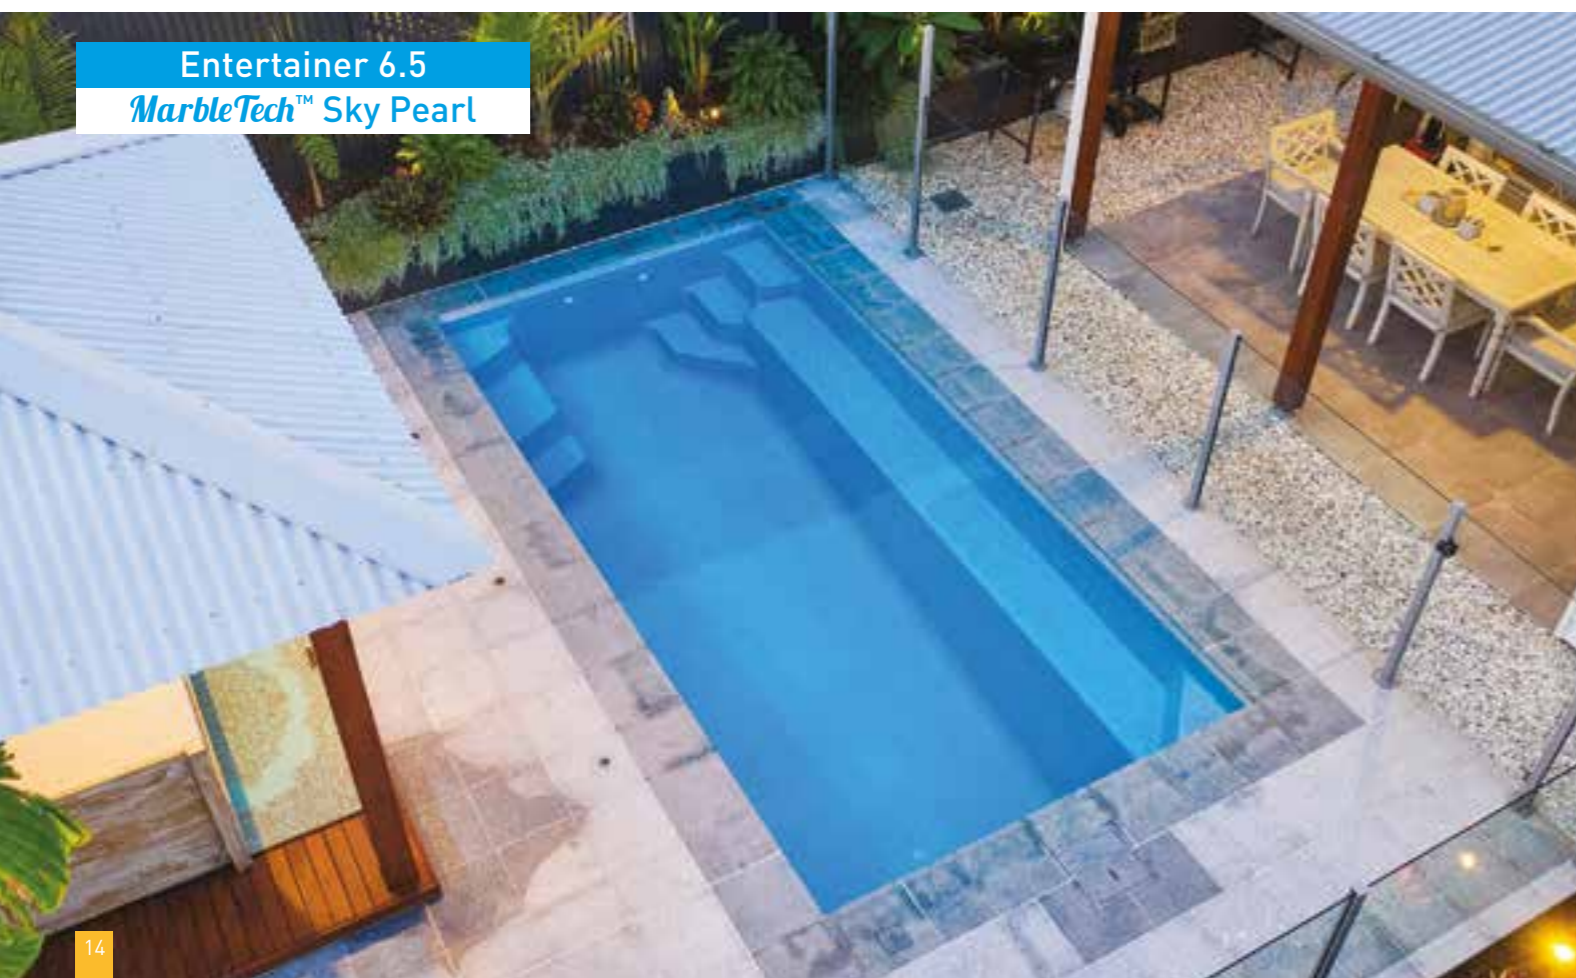

Entertainer 6.5
MarbleTech™ Sky Pearl

Entertainer 4.5
MarbleTech™ Sky Pearl

Dolphin Series

 Brand New Designs from Freedom Pools

The Dolphin Series is our new stylish range of contemporary pool designs that are exclusive to Freedom Pools. Featuring wide entry steps and spa bench seat on the opposite side to the Entertainer Series pools, our Dolphin Series is designed for entertaining, recreation and exercise. Each pool will add real individuality to your surroundings and extend your outdoor style.