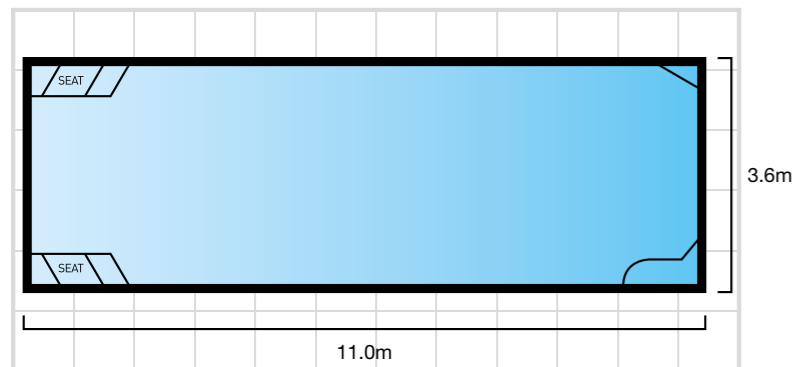

President
MarbleTech™ Sky Pearl

Platinum 7

LENGTH: 7.0m WIDTH: 3.1m DEPTH: 1.15m -1.7m

Platinum 9

LENGTH: 9.0m WIDTH: 3.6m DEPTH: 1.1m -1.95m

Platinum 10

LENGTH: 10.0m WIDTH: 3.6m DEPTH: 1.1m -2.05m

Platinum 11