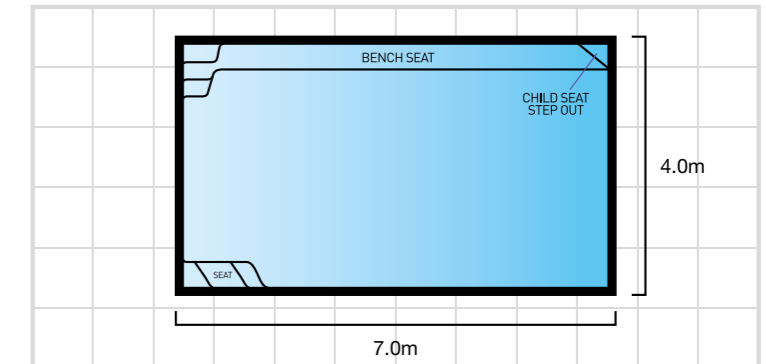

Entertainer Series

Continued

The Entertainer is our most popular pool as it offers an excellent range of sizes to suit space saving situations whilst still offering a generous swimming area.

Entertainer 7

LENGTH: 7.0m WIDTH: 4.0m DEPTH: 1.1m - 1.8m