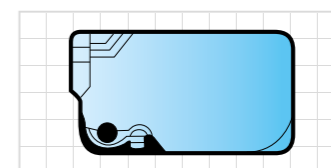

Platinum 11

11m x 3.6m • Depth 1.1m - 2.2m
More info on Pages 20 - 21

Lagoona

6.5m x 3.1m • Depth 1.07m - 1.7m
More info on Pages 26 - 27

Grecian

7.65m x 3.7m • Depth 1.0m - 1.8m
More info on Pages 26 - 27

Tahitian

8m x 4.3m • Depth 1.1m - 1.75m
More info on Pages 28

Billabong

8m x 4m • Depth 1m - 1.75m

Ambassador

6m x 3.55m • Depth 1.14m - 1.66m
More info on Pages 18 - 19

Vice President

7.8m x 3.7m • Depth 1.15m - 1.8m
More info on Pages 18 - 19