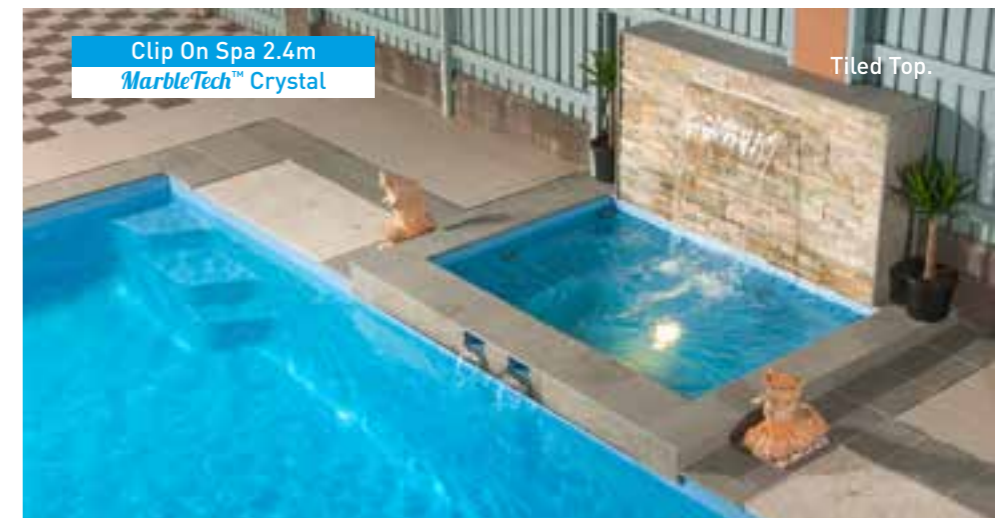

Add a sense of elegance and indulgence with the addition of a stylish water feature sold separately.

LENGTH: 7.2m WIDTH: 4m DEPTH: 1.4m - 1.8m

Side Elevation

Patent Design No. 005282597 - 0001

Beach Pool 8.2m
MarbleTech™ Regent

Beach Pool 8.2m
MarbleTech™ Mediterranean

In-Ground Spa 2.4m
MarbleTech™ Sky Pearl

This In-Ground Spa has been carefully designed to fit seamlessly with its surroundings. Customise your stand-alone spa with our range of waterline tiles or add a crafted spillway feature to upgrade your pool and spa combo.

In-Ground Spas

Clip On Spa 2.4m

LENGTH: 2.4m WIDTH: 1.6m DEPTH: 0.9m

The 6 person Clip On Spa can be added to any of our pools or installed as a stand-alone addition to your backyard. Massaging foot and back jets, and separate heating controls ensures that your spa will always be comfortable and relaxing.