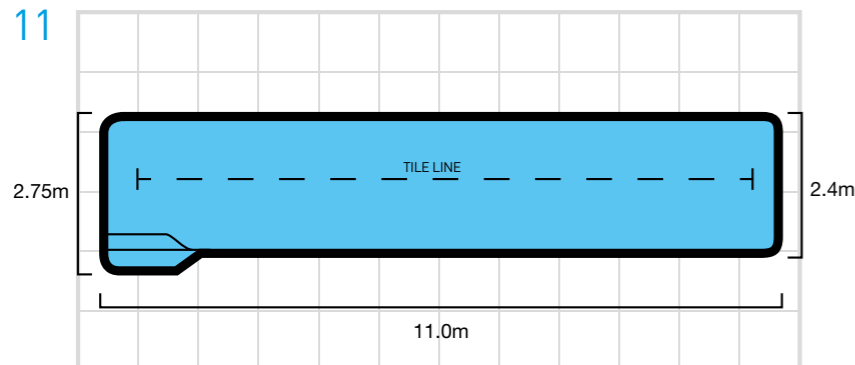

Lap 8

LENGTH: 8.0m WIDTH: 2.0m DEPTH: 1.4m

Lap 9

LENGTH: 9.0m WIDTH: 2.5m DEPTH: 1.5m

Lap 11

LENGTH: 11.0m WIDTH: 2.4m DEPTH: 1.4m

Lap 12

LENGTH: 12.0m WIDTH: 2.5m DEPTH: 1.5m

11m Lap Pool
MarbleTech™ Cascade

FOR THE
SERIOUS
SWIMMER

Federation
MarbleTech™ Mediterranean

Federation Series

Federation 8

LENGTH: 8.0m WIDTH: 3.0m DEPTH: 1.0m - 1.85m

Lagoona
MarbleTech™ Midnight Glitter

Lagoona

LENGTH: 6.5m WIDTH: 3.1m DEPTH: 1.07m - 1.7m

The Lagoona is a modern geometric style pool with a roman twist. Featuring dual entry steps into the shallow end and two resting ledges in the deeper end, this fibreglass pool is a sophisticated addition to any outdoor space.