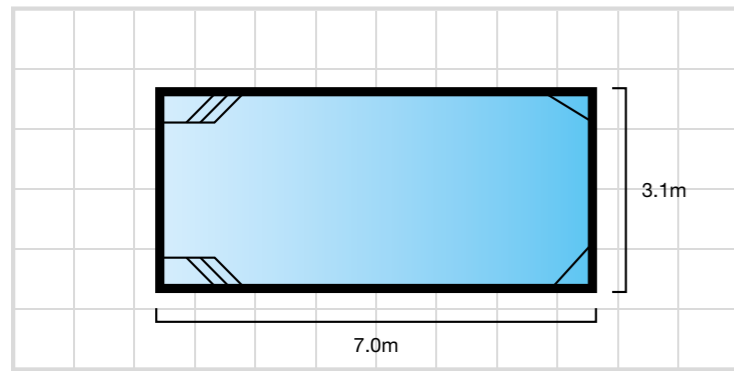

Director

LENGTH: 8.0m WIDTH: 4.06m DEPTH: 1.14m - 1.86m

President

LENGTH: 9.0m WIDTH: 4.06m DEPTH: 1.1m - 1.95m

✓ Stylish, Functional, Practical

Stylish, modern and sophisticated dual-entry models, which allow for maximum pool area. Our feature bench seat on the President Series can also be transformed into a relaxing swim out. As an optional extra, a cascading waterfall can also be installed to your own design.

President
MarbleTech™ Sky Pearl

Platinum 7

LENGTH: 7.0m WIDTH: 3.1m DEPTH: 1.15m -1.7m

Platinum 9

LENGTH: 9.0m WIDTH: 3.6m DEPTH: 1.1m -1.95m

Platinum 10

LENGTH: 10.0m WIDTH: 3.6m DEPTH: 1.1m -2.05m

Platinum 11