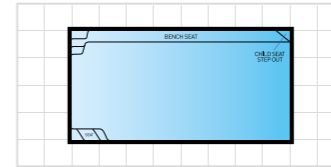

Entertainer 5.5

5.5m x 2.7m • Depth 1.1m - 1.65m
More info on Pages 10 - 11

Entertainer 6.5

6.5m x 2.7m • Depth 1.1m - 1.75m
More info on Pages 10 - 11

Entertainer 7

7m x 4m • Depth 1.1m - 1.8m
More info on Pages 12 - 13