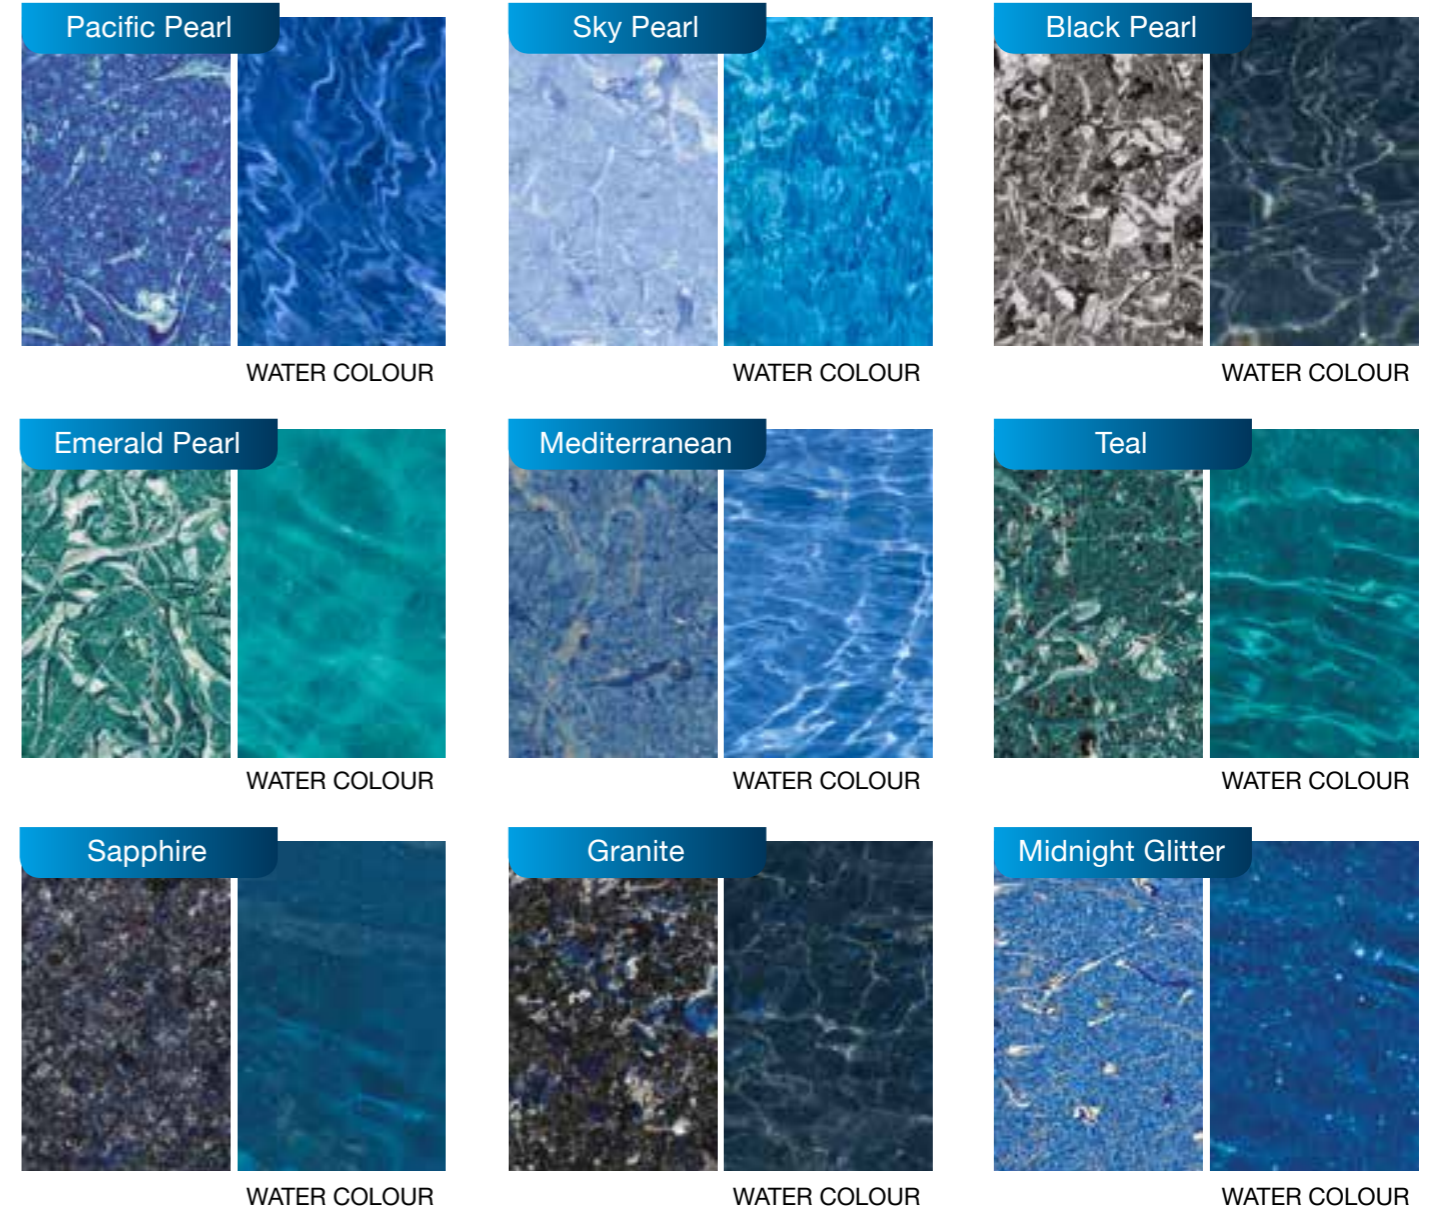

EXCLUSIVE

MarbleTech™
Aquaguard®

AUSTRALIAN
CERTIFIED
ISO STANDARD

Vice President
MarbleTech™ Sky Pearl

FINISHES REFERENCE GUIDE

EXCLUSIVE TO FREEDOM POOLS

MarbleTech™ FX Range

MarbleTech™

Shimmer Range

Shimmer Range

! Please note: The images and colours used on this reference sheet are for identification purposes only, colours may vary due to manufacturing process. We recommend you see the finished product for yourself. Please ask your Freedom Pools representative for more information.