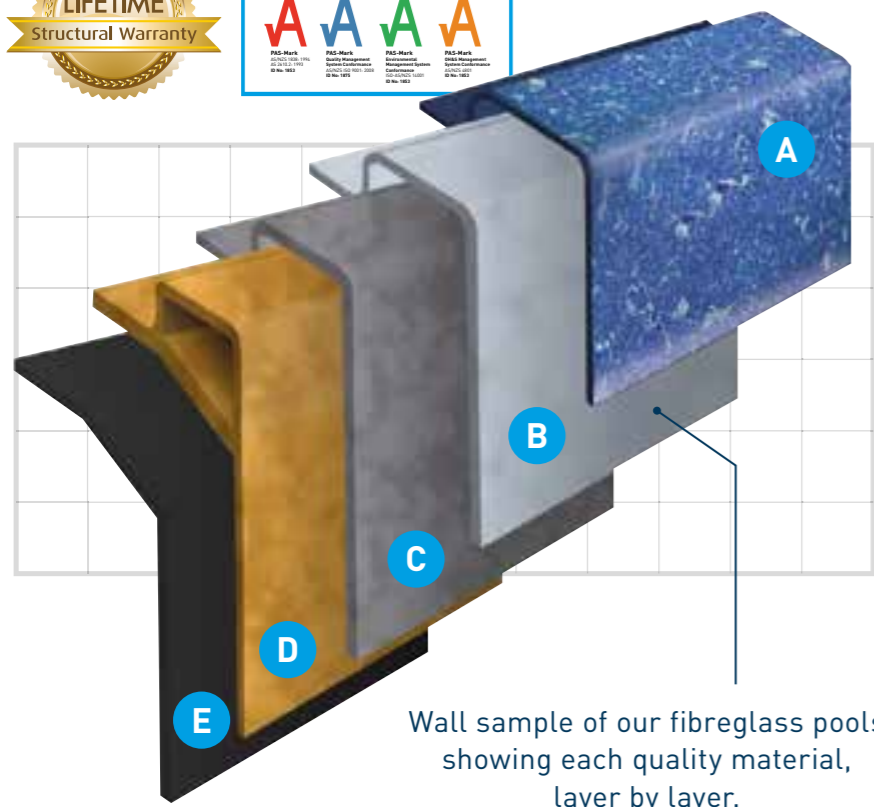

President
MarbleTech™ Cascade

Quality Certified Pool Construction

Wall sample of our fibreglass pools showing each quality material, layer by layer.

- A** Chemical resistant and U.V. stabilised MarbleTech gelcoat.
- B** Epoxy based vinyl ester resin impervious to water and provides better chemical protection.
- C** Two structural layers of clear fibreglass lamination applied to the required structural thickness.
- D** Close-beam construction means your pool is built using the strongest method of construction available in the industry.
- E** Special black flowcoat seals the outside of the pool against any exposed fibres.

The above certified construction method is approved by **Lloyd's of London** for the construction of boats and fibreglass swimming pools.

Freedom Pools Shell Construction Advantages

- A.** Outer edge beam
Header fits directly on edgebeam to prevent sinking.
- B.** Angle brace
- C.** Fibreglass wall supports
- D.** Flowcoat to outer structure
- E.** Non slip surface
- F.** Large radius designed for auto cleaner
- G.** Full depth walls
- H.** No ledges for easy cleaning