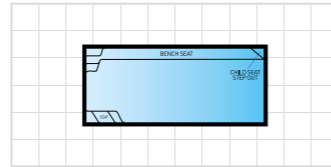

Entertainer 6.5

6.5m x 2.7m • Depth 1.1m - 1.75m
More info on Pages 10 - 11