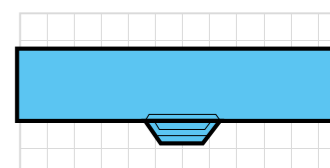

Tahitian

8m x 4.3m • Depth 1.1m - 1.75m
More info on Pages 28

Billabong

8m x 4m • Depth 1m - 1.75m

Ambassador

6m x 3.55m • Depth 1.14m - 1.66m
More info on Pages 18 - 19

Vice President

7.8m x 3.7m • Depth 1.15m - 1.8m
More info on Pages 18 - 19

Director

8m x 4.06m • Depth 1.14m - 1.86m
More info on Pages 18 - 19

President

9m x 4.06m • Depth 1.1m - 1.95m
More info on Pages 18 - 19

Lap Pool 8

8m x 2m • Depth 1.4m
More info on Pages 24 - 25

Lap Pool 9

9m x 2.5m • Depth 1.5m - 1.5m
More info on Pages 24 - 25

Lap Pool 11

11m x 2.4m • Depth 1.4m
More info on Pages 24 - 25

Lap Pool 12

12m x 2.5m • Depth 1.5m - 1.5m
More info on Pages 24 - 25

Lap Pools

✓ Formal / Straight