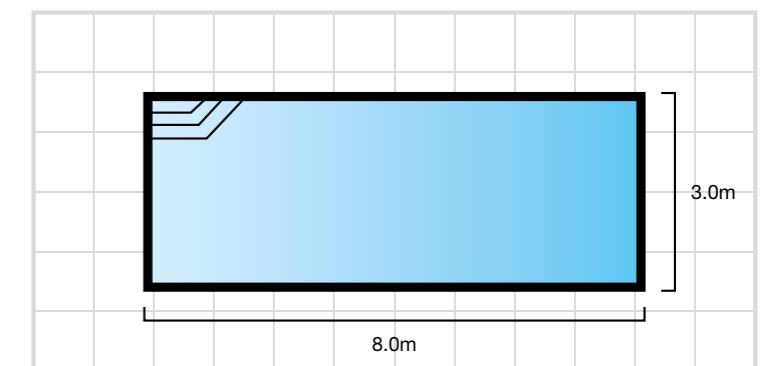

11m Lap Pool
MarbleTech™ Cascade

FOR THE
SERIOUS
SWIMMER

Federation
MarbleTech™ Mediterranean

Federation Series

Federation 8

LENGTH: 8.0m WIDTH: 3.0m DEPTH: 1.0m - 1.85m

Lagoona
MarbleTech™ Midnight Glitter

Lagoona

LENGTH: 6.5m WIDTH: 3.1m DEPTH: 1.07m - 1.7m

The Lagoona is a modern geometric style pool with a roman twist. Featuring dual entry steps into the shallow end and two resting ledges in the deeper end, this fibreglass pool is a sophisticated addition to any outdoor space.