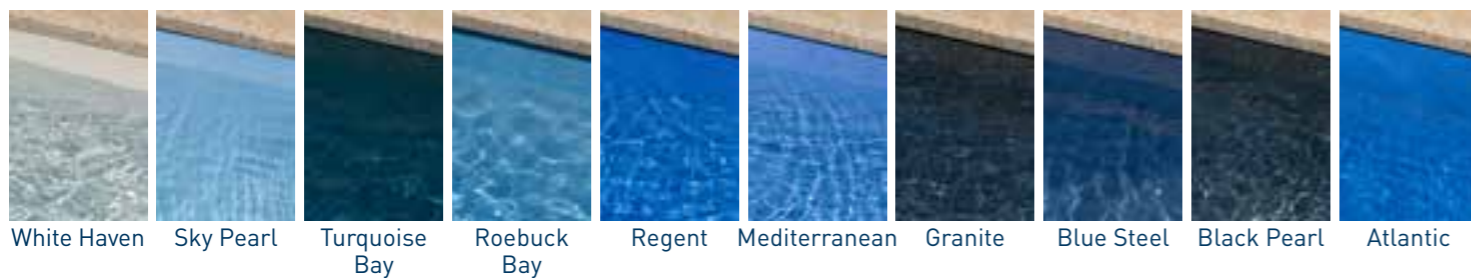

**AWARD
WINNING
POOLS**

FROM
Australia's No. 1
Pool Company

PROUDLY
MADE IN
AUSTRALIA

Feel the Freedom

The best quality pools manufactured in Western Australia.

Entertainer 5.5m
MarbleTech™ Cascade

A Word From Our Managing Director	4	Tahitian Pool.....	28
Australia's Most Awarded.....	5	Kimberley Series.....	29
Simply The Best.....	6	Beach Pool	30-31
Exporting To The World	7	Clip on Spas	32-33
Quality Certified Pool Construction.....	8	Pool Designs	34
New Generation Freedom Pools	9	Marble Tech Aquaguard®X	35
Entertainer Series.....	10-15	Finishes Reference Guide	36-37
Dolphin Series.....	16-17	Innovation Is Our Middle Name.....	38
President Series.....	18-19	Building The Dream	39
Platinum Series.....	20-21	Family Fun.....	40-41
Fibreglass Pool Reference Guide	22-23	Standard Equipment & Add-ons	42
Lap Pools and Federation Pool	24-25	Performance & Benefits of Freedom	43
Lagoona and Grecian Pools.....	26-27		

Pictures are for illustration purposes only. All accessories not included.

Exclusive to Freedom Pools
Home of **MarbleTech™ Aquaguard®X** System

White Haven Sky Pearl Turquoise Bay Roebuck Bay Regent Mediterranean Granite Blue Steel Black Pearl Atlantic