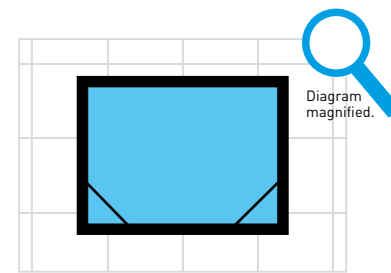

Wader Pool

2.5m x 1.8m
• Depth 0.4m