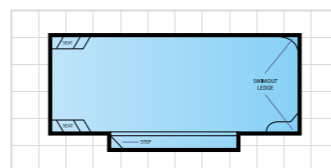

President

9m x 4.06m • Depth 1.1m - 1.95m
More info on Pages 18 - 19