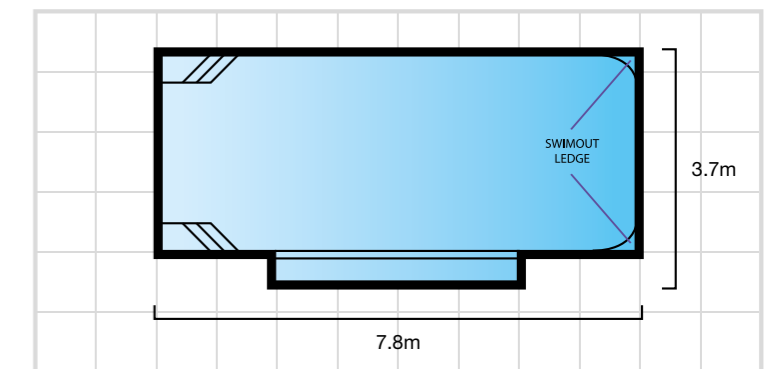

Dolphin 5.6
MarbleTech™ Alabaster

Dolphin 8.5
MarbleTech™ Regent

Dolphin 8.5
MarbleTech™ Mediterranean

President Series

Ambassador

LENGTH: 6.0m WIDTH: 3.55m DEPTH: 1.14m - 1.66m

Vice President

LENGTH: 7.8m WIDTH: 3.7m DEPTH: 1.15m - 1.8m

Director

LENGTH: 8.0m WIDTH: 4.06m DEPTH: 1.14m - 1.86m

President

LENGTH: 9.0m WIDTH: 4.06m DEPTH: 1.1m - 1.95m

✓ Stylish, Functional, Practical

Stylish, modern and sophisticated dual-entry models, which allow for maximum pool area. Our feature bench seat on the President Series can also be transformed into a relaxing swim out. As an optional extra, a cascading waterfall can also be installed to your own design.