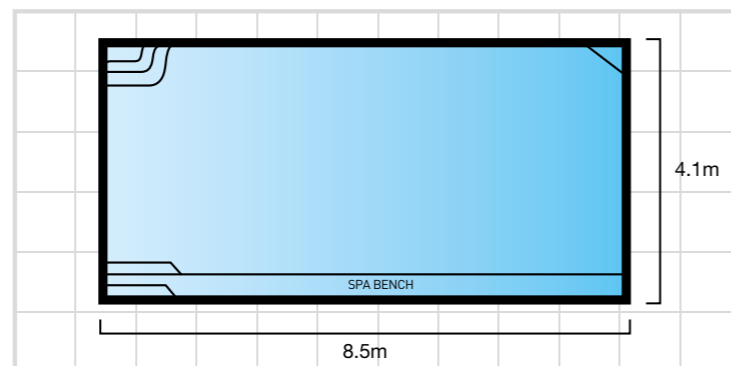

Measurements to water line and are approximate.

Dolphin 6.25

LENGTH: 6.25m WIDTH: 3.0m DEPTH: 1.0m - 1.7m

Dolphin 8.5

LENGTH: 8.5m WIDTH: 4.1m DEPTH: 1.0m - 1.95m

Dolphin 5.6S

LENGTH: 5.6m WIDTH: 2.0m DEPTH: 1.0m - 1.2m