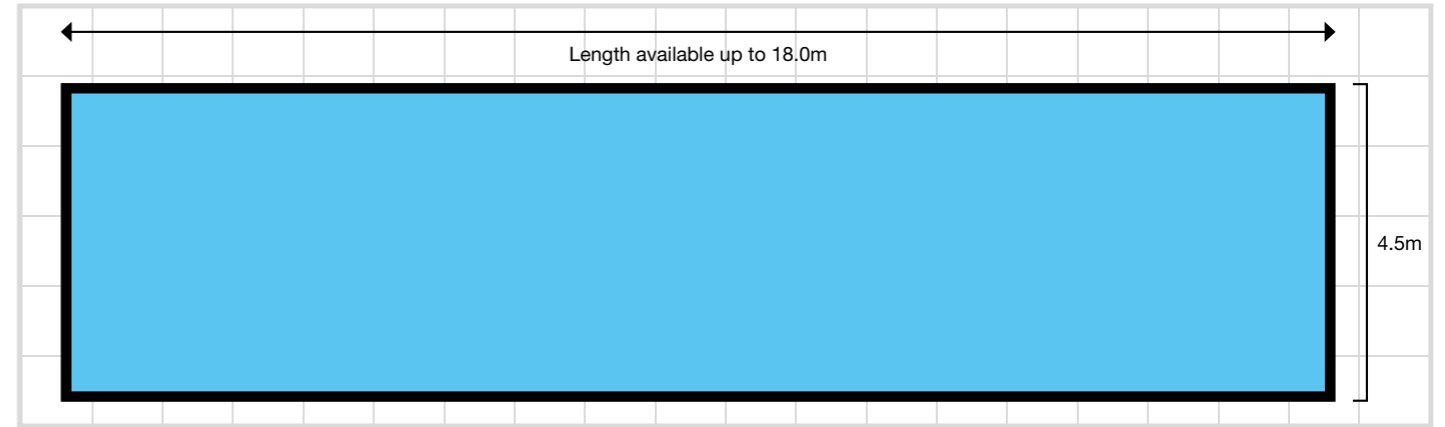

Tahitian
Shimmer Range Atlantic

LENGTH: 8.0m WIDTH: 4.3m DEPTH: 1.1m - 1.75m

Kimberley Series

✓ Kimberley Fibreglass Pool

The Kimberley is a single depth, customisable fibreglass pool that is perfect for playing volleyball, water polo and other water games.

Available in the full range of Freedom Pool colours, the Kimberley can be made any length up to 18 metres. At 4.5 metres wide x 1.4 metres deep, there is space for everyone to have fun.

Designed for commercial or private use, the Kimberley can be installed in-ground or above ground.

ANY LENGTH TO: 18.0m WIDTH: 4.5m DEPTH: 1.4m

Kimberley 18
MarbleTech™ Mediterranean

Beach Pool Series

Beach Pool 7.2m
MarbleTech™ Mediterranean

FAMILY FRIENDLY DESIGNS

WATERFALL FEATURE AVAILABLE

✓ The beach party pool.