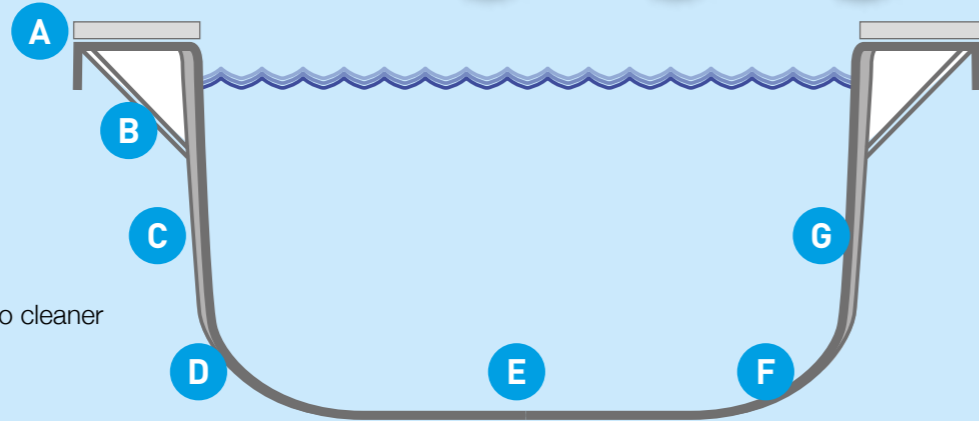

President
MarbleTech™ Cascade

Quality Certified Pool Construction

Wall sample of our fibreglass pools showing each quality material, layer by layer.

- A** Chemical resistant and U.V. stabilised MarbleTech gelcoat.
- B** Epoxy based vinyl ester resin impervious to water and provides better chemical protection.
- C** Two structural layers of clear fibreglass lamination applied to the required structural thickness.
- D** Close-beam construction means your pool is built using the strongest method of construction available in the industry.
- E** Special black flowcoat seals the outside of the pool against any exposed fibres.

The above certified construction method is approved by **Lloyd's of London** for the construction of boats and fibreglass swimming pools.

Freedom Pools Shell Construction Advantages

- A.** Outer edge beam
Header fits directly on edgebeam to prevent sinking.
- B.** Angle brace
- C.** Fibreglass wall supports
- D.** Flowcoat to outer structure
- E.** Non slip surface
- F.** Large radius designed for auto cleaner
- G.** Full depth walls
- H.** No ledges for easy cleaning