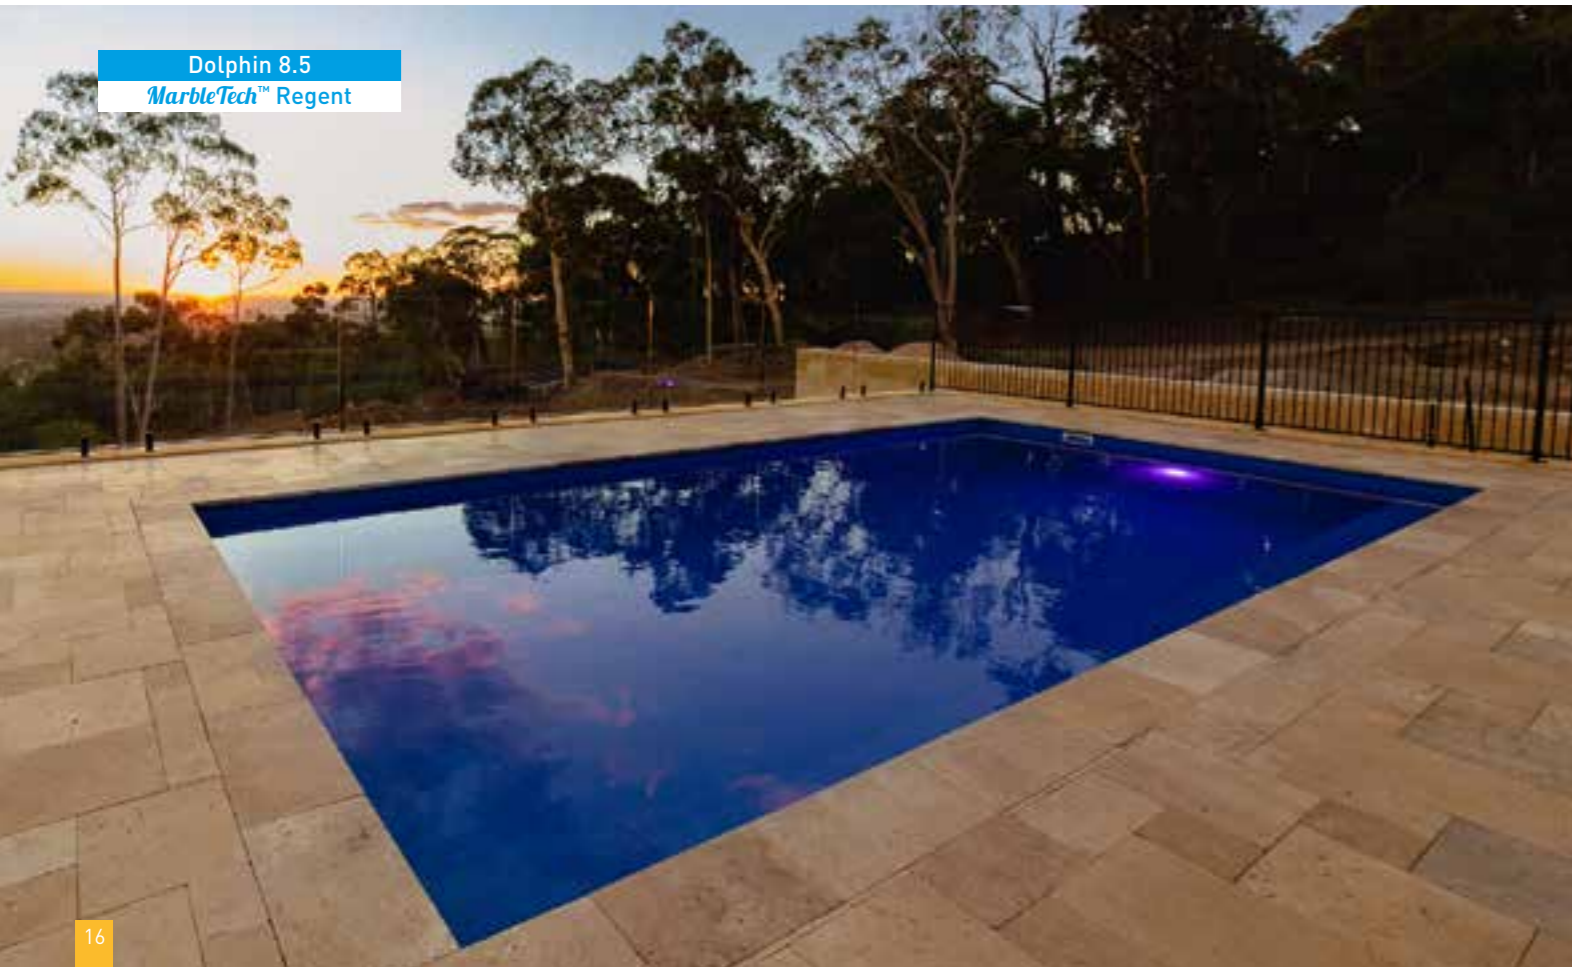

Dolphin 8.5
MarbleTech™ Regent