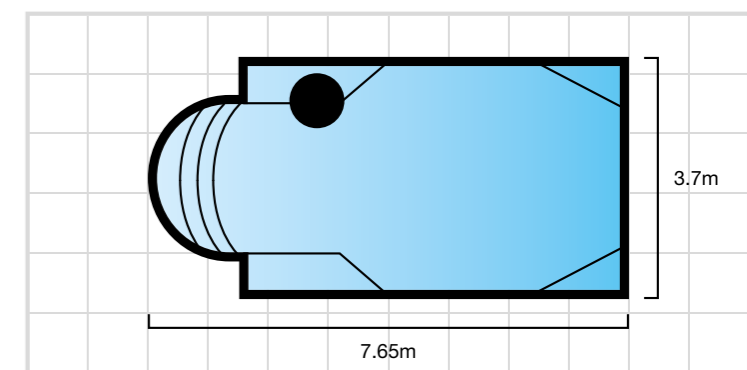

Grecian

LENGTH: 7.65m WIDTH: 3.7m DEPTH: 1.0m - 1.8m