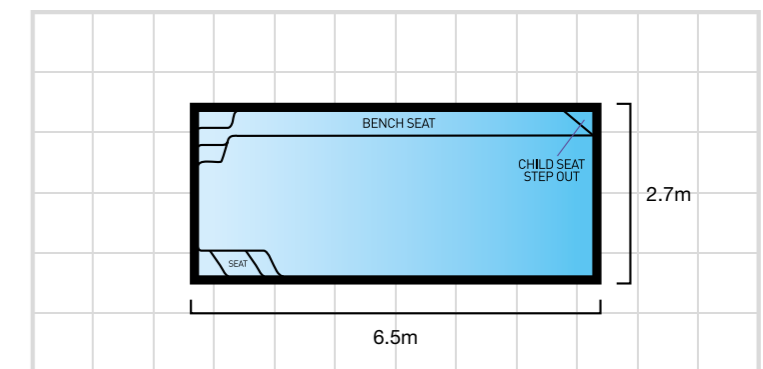

Entertainer 4.5

LENGTH: 4.5m WIDTH: 2.7m DEPTH: 1.2m - 1.65m

Entertainer 5.5

LENGTH: 5.5m WIDTH: 2.7m DEPTH: 1.1m - 1.65m

Entertainer 6.5

LENGTH: 6.5m WIDTH: 2.7m DEPTH: 1.1m - 1.75m

Entertainer Series

Continued