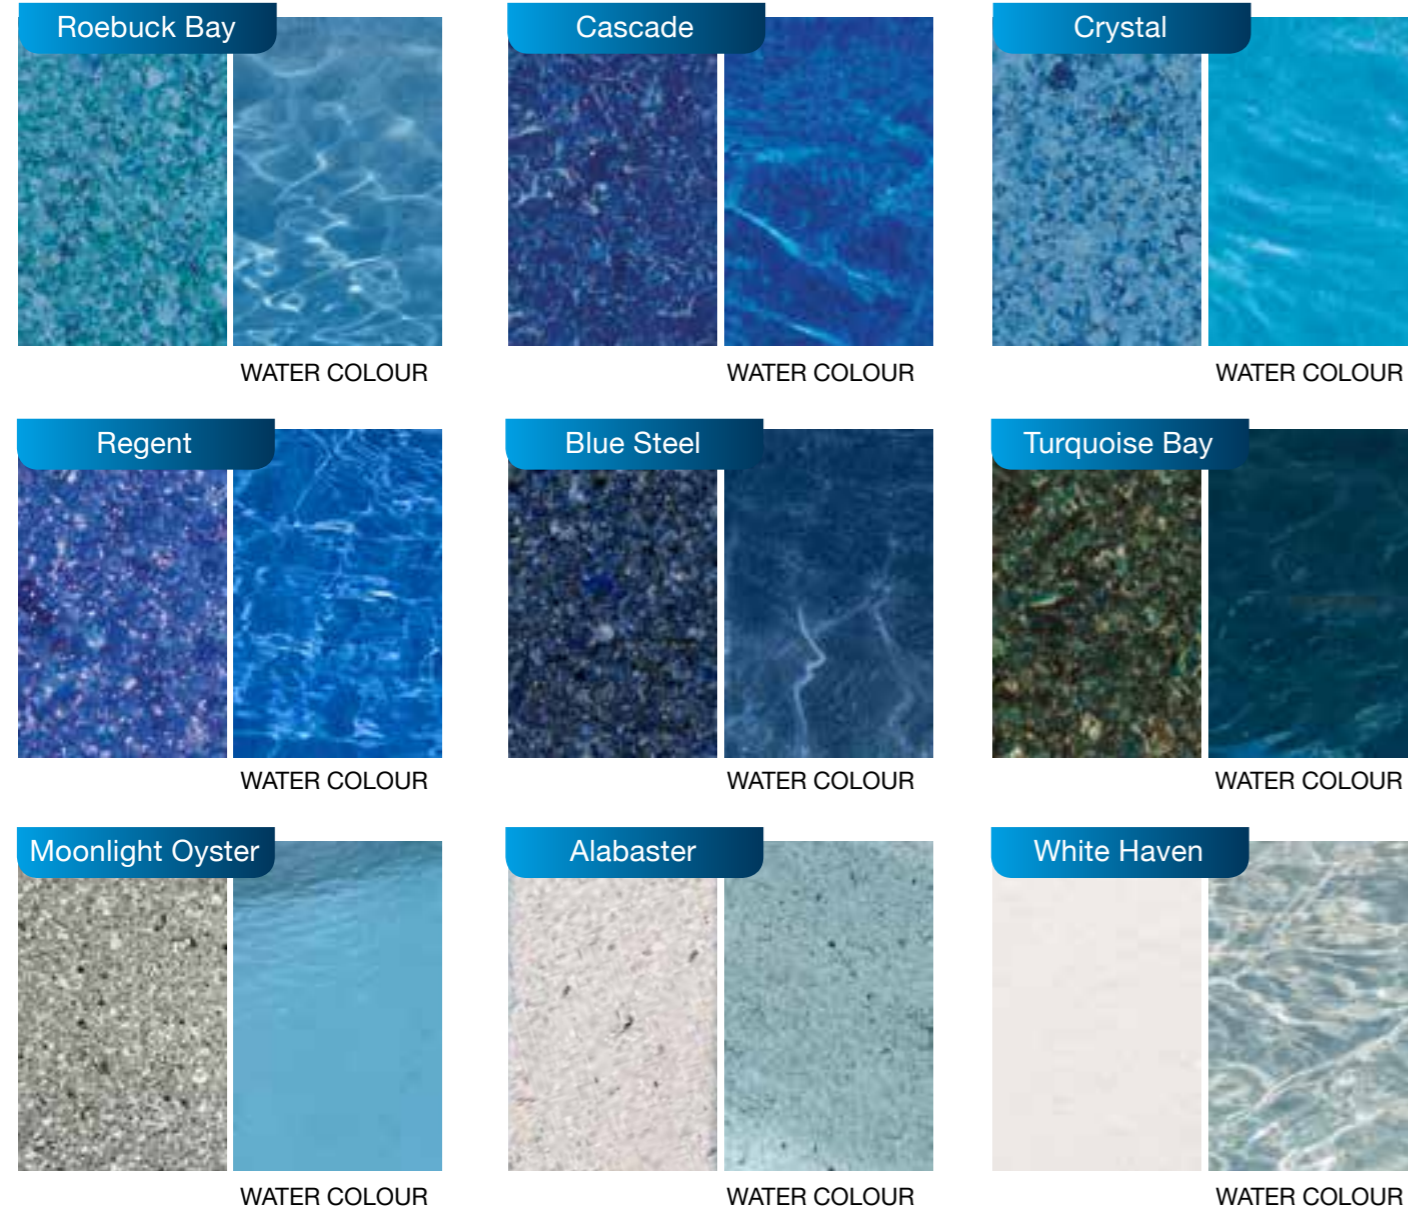

EXCLUSIVE

MarbleTech™
Aquaguard®

AUSTRALIAN
CERTIFIED
ISO STANDARD

Vice President
MarbleTech™ Sky Pearl

FINISHES REFERENCE GUIDE

EXCLUSIVE TO FREEDOM POOLS

MarbleTech™ FX Range

MarbleTech™

Shimmer Range

Shimmer Range

! Please note: The images and colours used on this reference sheet are for identification purposes only, colours may vary due to manufacturing process. We recommend you see the finished product for yourself. Please ask your Freedom Pools representative for more information.