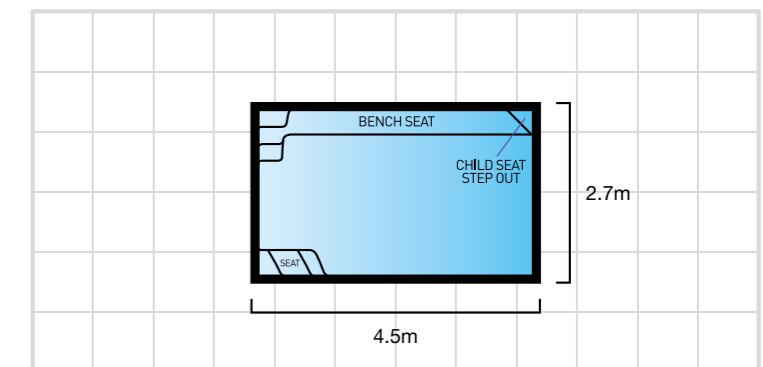

Entertainer 4.5

LENGTH: 4.5m WIDTH: 2.7m DEPTH: 1.2m - 1.65m