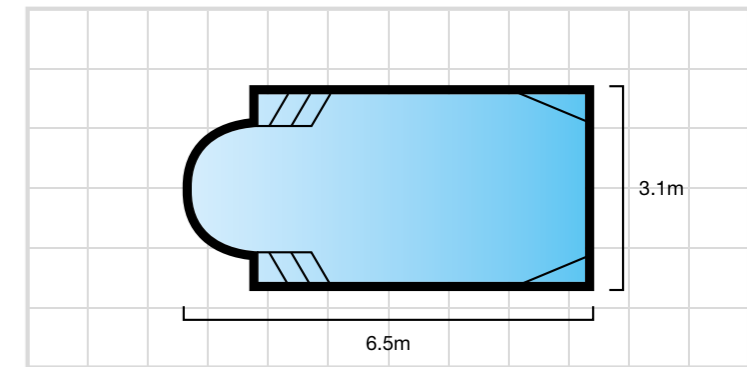

11m Lap Pool
MarbleTech™ Cascade

FOR THE
SERIOUS
SWIMMER

Federation
MarbleTech™ Mediterranean

Federation Series

Federation 8

LENGTH: 8.0m WIDTH: 3.0m DEPTH: 1.0m - 1.85m

Lagoona
MarbleTech™ Midnight Glitter

Lagoona

LENGTH: 6.5m WIDTH: 3.1m DEPTH: 1.07m - 1.7m

The Lagoona is a modern geometric style pool with a roman twist. Featuring dual entry steps into the shallow end and two resting ledges in the deeper end, this fibreglass pool is a sophisticated addition to any outdoor space.