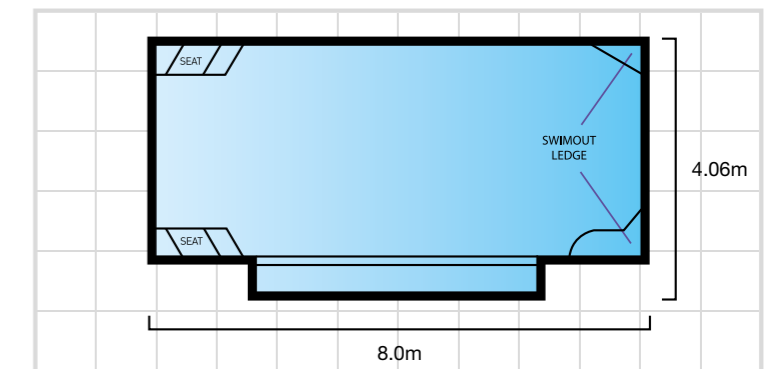

Director

LENGTH: 8.0m WIDTH: 4.06m DEPTH: 1.14m - 1.86m

President

LENGTH: 9.0m WIDTH: 4.06m DEPTH: 1.1m - 1.95m

✓ Stylish, Functional, Practical

Stylish, modern and sophisticated dual-entry models, which allow for maximum pool area. Our feature bench seat on the President Series can also be transformed into a relaxing swim out. As an optional extra, a cascading waterfall can also be installed to your own design.