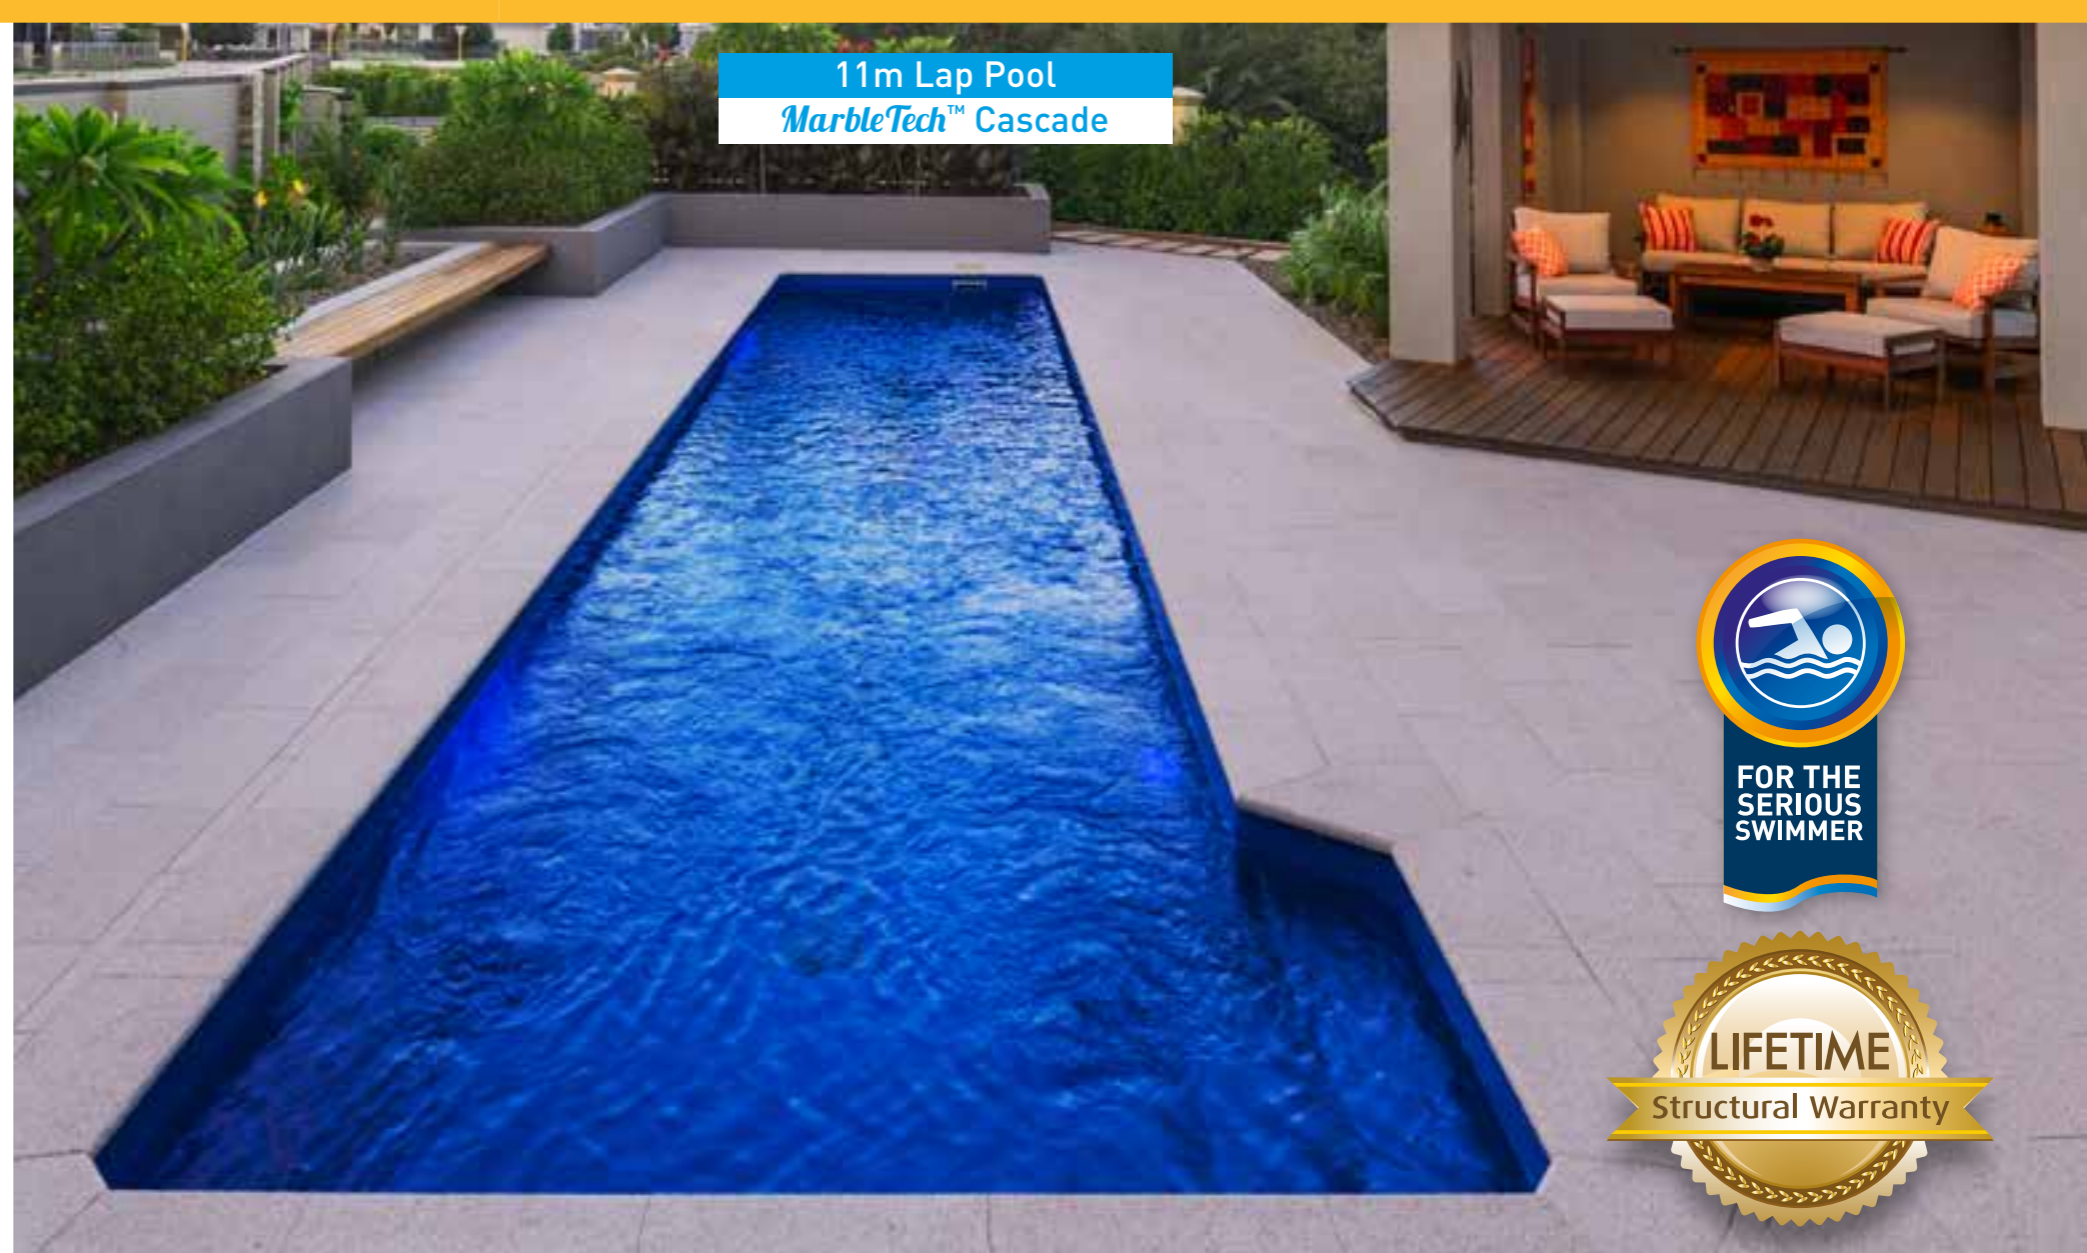

Federation
MarbleTech™ Mediterranean

11m Lap Pool
MarbleTech™ Cascade

FOR THE
SERIOUS
SWIMMER