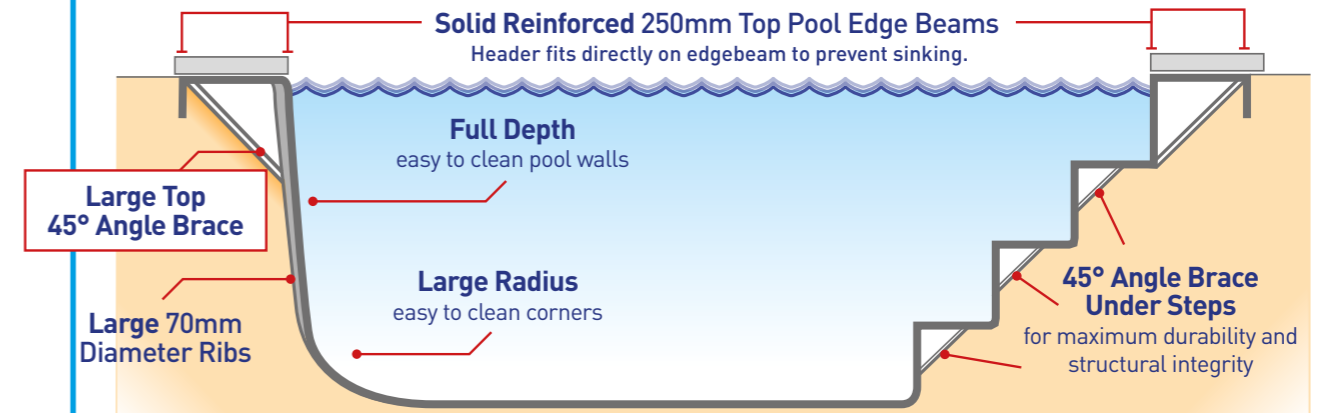

NEW GENERATION Freedom Pools

STRONGER BY DESIGN

Over time, we have constantly developed and improved existing design principles and applied them to our pool models. Freedom Pools always provide a high quality and durable solution for your pool requirements.

Invest in the best, when only the best will do!