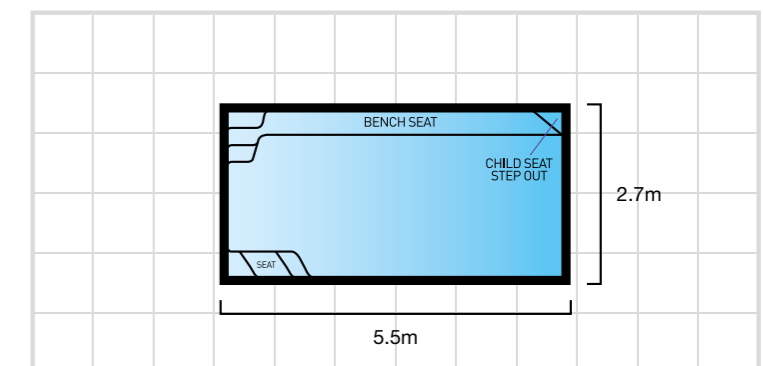

Entertainer 5.5

LENGTH: 5.5m WIDTH: 2.7m DEPTH: 1.1m - 1.65m