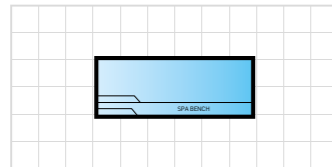

Entertainer 8

8m x 4m • Depth 1.1m - 1.9m
More info on Pages 12 - 13

Federation 8

8m x 3m • Depth 1m - 1.85m
More info on Page 25

Beach Pool 7

7.2m x 4m • Depth 0.00m - 1.4m - 1.8m
More info on Pages 30 - 31