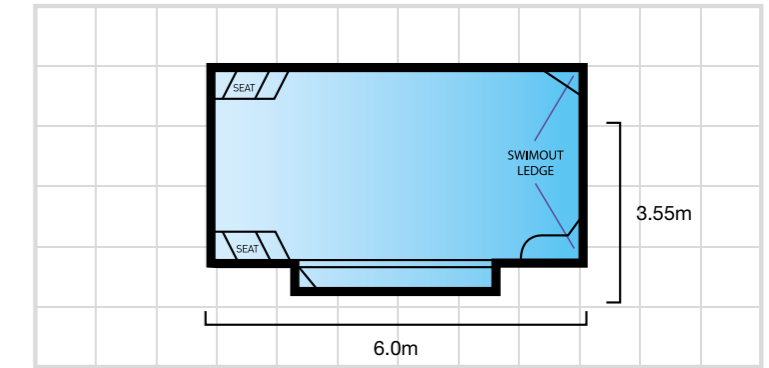

President Series

Ambassador

LENGTH: 6.0m WIDTH: 3.55m DEPTH: 1.14m - 1.66m