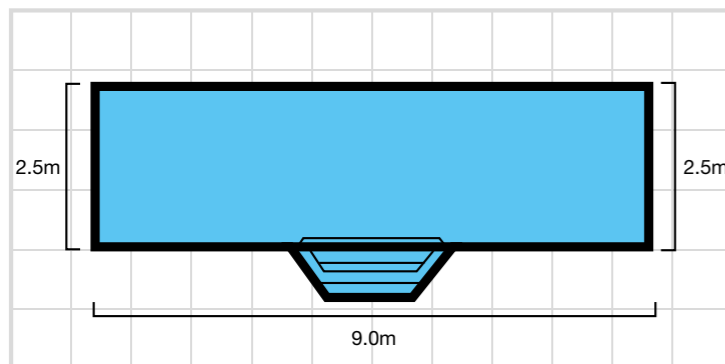

Lap 9

LENGTH: 9.0m WIDTH: 2.5m DEPTH: 1.5m