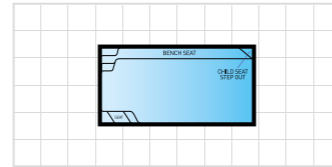

Wader Pool

2.5m x 1.8m
• Depth 0.4m

Clip On Spas

2.4m x 1.6m • Depth 0.9m
More info on Pages 32- 33

Entertainer 4

4m x 2.5m • Depth 1.2m - 1.65m
More info on Pages 10 - 11

Entertainer 4.5

4.5m x 2.7m • Depth 1.2m - 1.65m
More info on Pages 10 - 11