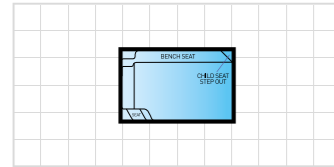

Wader Pool

2.5m x 1.8m
• Depth 0.4m

Clip On Spas

2.4m x 1.6m • Depth 0.9m
More info on Pages 32- 33

Entertainer 4

4m x 2.5m • Depth 1.2m - 1.65m
More info on Pages 10 - 11

Entertainer 4.5

4.5m x 2.7m • Depth 1.2m - 1.65m
More info on Pages 10 - 11