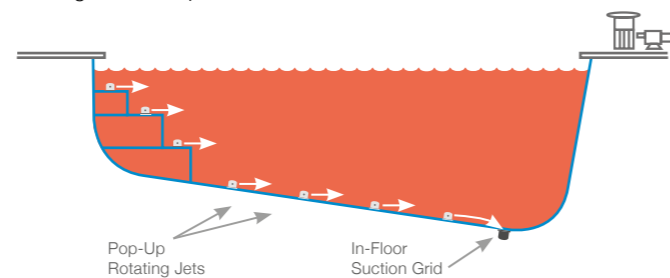

The Freedom Smart Self Cleaning Pool

All the cold water and debris is removed via the in-floor suction drain, making a warmer pool.