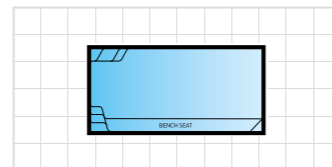

Dolphin 6.25

6.25m x 3m • Depth 1m - 1.7m
More info on Pages 16 - 17