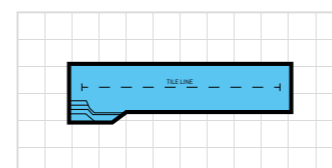

Lap Pool 8

8m x 2m • Depth 1.4m
More info on Pages 24 - 25