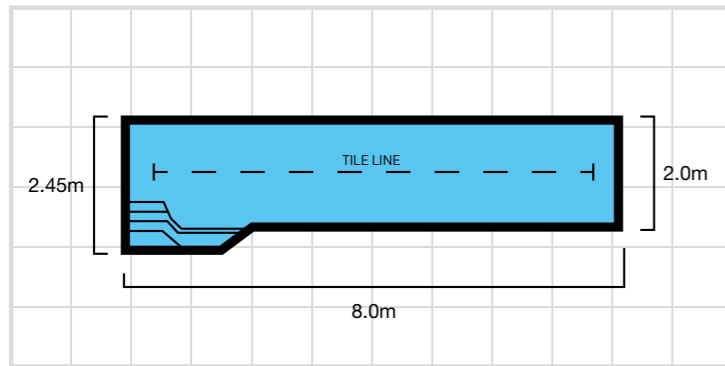

Lap Pools

✓ Formal / Straight

This traditional style pool has a perfect balance for family fun or for those individuals who prefer to enjoy a workout on a more serious level. Sophisticated and well designed, featuring exit steps outside of the swim zone, tiled built-in-racing lane and smooth clean lines, our Lap Pools are most suited to today's restricted narrow home entertainment areas.

Lap 8

LENGTH: 8.0m WIDTH: 2.0m DEPTH: 1.4m