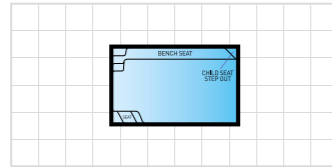

Wader Pool

2.5m x 1.8m
• Depth 0.4m

Clip On Spas

2.4m x 1.6m • Depth 0.9m
More info on Pages 32- 33

Entertainer 4

4m x 2.5m • Depth 1.2m - 1.65m
More info on Pages 10 - 11

Entertainer 4.5

4.5m x 2.7m • Depth 1.2m - 1.65m
More info on Pages 10 - 11