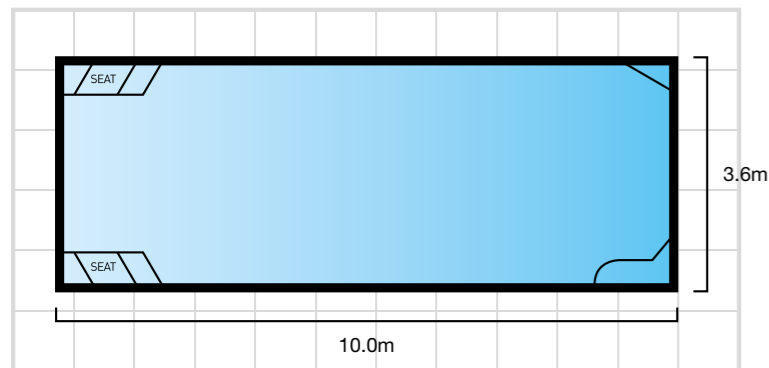

President
MarbleTech™ Sky Pearl

Platinum 7

LENGTH: 7.0m WIDTH: 3.1m DEPTH: 1.15m -1.7m

Platinum 9

LENGTH: 9.0m WIDTH: 3.6m DEPTH: 1.1m -1.95m

Platinum 10

LENGTH: 10.0m WIDTH: 3.6m DEPTH: 1.1m -2.05m

Platinum 11