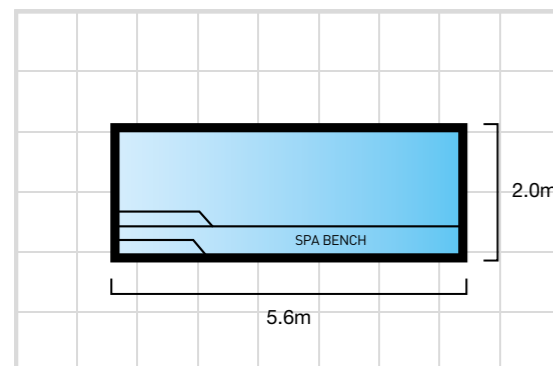

Measurements to water line and are approximate.

Dolphin 6.25

LENGTH: 6.25m WIDTH: 3.0m DEPTH: 1.0m - 1.7m

Dolphin 8.5

LENGTH: 8.5m WIDTH: 4.1m DEPTH: 1.0m - 1.95m

Dolphin 5.6S

LENGTH: 5.6m WIDTH: 2.0m DEPTH: 1.0m - 1.2m

Director

LENGTH: 8.0m WIDTH: 4.06m DEPTH: 1.14m - 1.86m

President

LENGTH: 9.0m WIDTH: 4.06m DEPTH: 1.1m - 1.95m

✓ Stylish, Functional, Practical

Stylish, modern and sophisticated dual-entry models, which allow for maximum pool area. Our feature bench seat on the President Series can also be transformed into a relaxing swim out. As an optional extra, a cascading waterfall can also be installed to your own design.