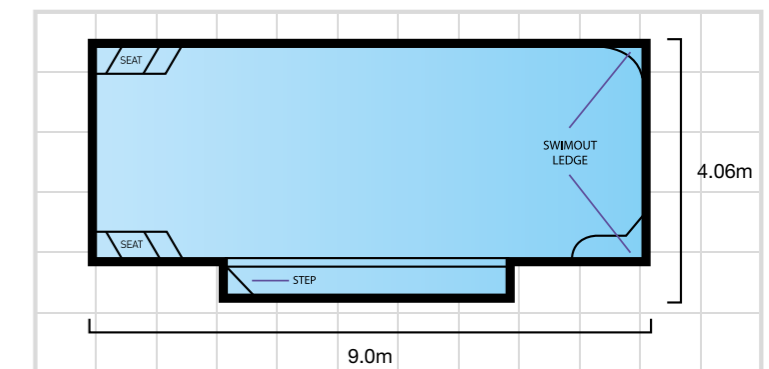

Measurements to water line and are approximate.

Dolphin 6.25

LENGTH: 6.25m WIDTH: 3.0m DEPTH: 1.0m - 1.7m

Dolphin 8.5

LENGTH: 8.5m WIDTH: 4.1m DEPTH: 1.0m - 1.95m

Dolphin 5.6S

LENGTH: 5.6m WIDTH: 2.0m DEPTH: 1.0m - 1.2m

Dolphin 5.6
MarbleTech™ Alabaster

Dolphin 8.5
MarbleTech™ Regent

Dolphin 8.5
MarbleTech™ Mediterranean

President Series

Ambassador

LENGTH: 6.0m WIDTH: 3.55m DEPTH: 1.14m - 1.66m

Vice President

LENGTH: 7.8m WIDTH: 3.7m DEPTH: 1.15m - 1.8m

Director

LENGTH: 8.0m WIDTH: 4.06m DEPTH: 1.14m - 1.86m

President

LENGTH: 9.0m WIDTH: 4.06m DEPTH: 1.1m - 1.95m

✓ Stylish, Functional, Practical

Stylish, modern and sophisticated dual-entry models, which allow for maximum pool area. Our feature bench seat on the President Series can also be transformed into a relaxing swim out. As an optional extra, a cascading waterfall can also be installed to your own design.