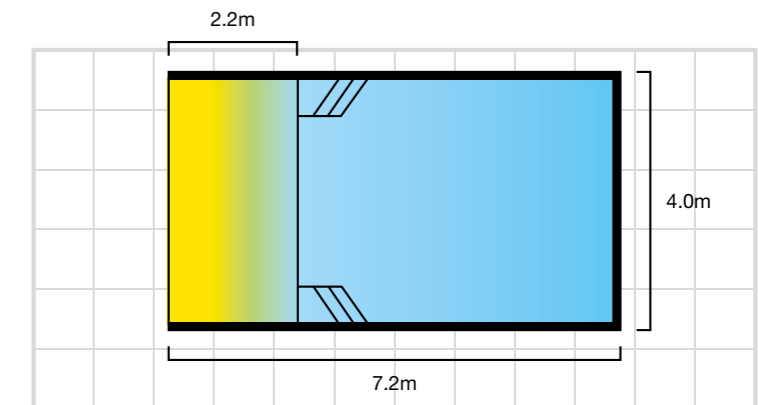

✓ The beach party pool.

Beach Pool is a new patented design from Freedom Pools, it is a sleek rectangular pool designed to fit seamlessly into any modern backyard.

Ideal for children to play in safely this pool is the ultimate entertainer for weekends with friends or family. No need to drive to the beach ever again when you have the Beach Pool in your own back yard. This pool is family friendly for those with children.

Add a sense of elegance and indulgence with the addition of a stylish water feature sold separately.

LENGTH: 7.2m WIDTH: 4m DEPTH: 1.4m - 1.8m

Patent Design No. 005282597 - 0001