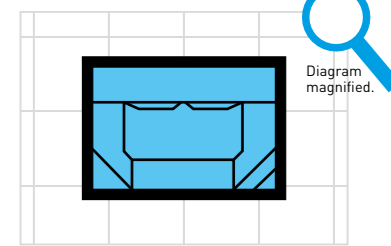

Wader Pool

2.5m x 1.8m
• Depth 0.4m

Clip On Spas

2.4m x 1.6m • Depth 0.9m
More info on Pages 32- 33

Entertainer 4

4m x 2.5m • Depth 1.2m - 1.65m
More info on Pages 10 - 11

Entertainer 4.5

4.5m x 2.7m • Depth 1.2m - 1.65m
More info on Pages 10 - 11