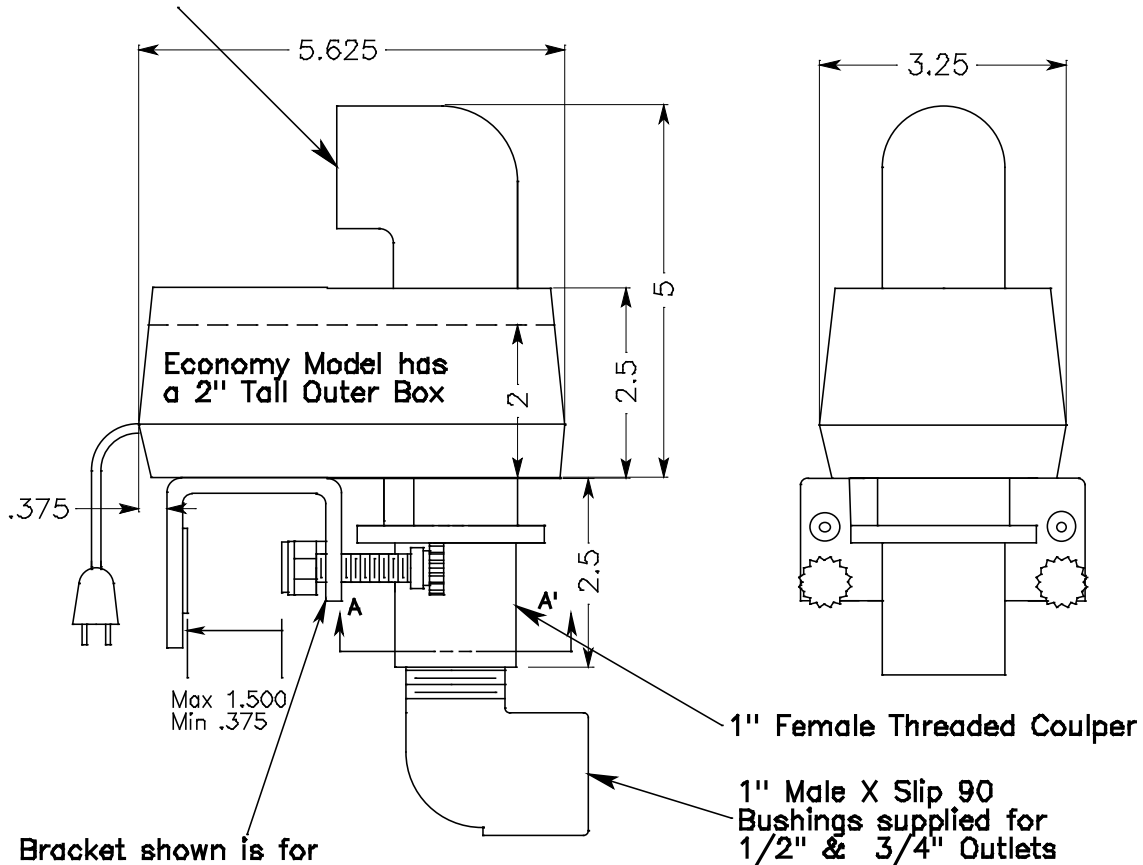

# Multi-Sized Sea Swirl

1" Female Inlet  
Bushings Supplied  
for 1/2" & 3/4"

Bracket shown is for  
standard plastic framed  
glass tanks. Range .375 to  
1.5 Inches

Bracket (Not Shown) for  
perimeter bracing, Acrylic or  
Rimless Tanks has a range  
of .375 to 1 inch