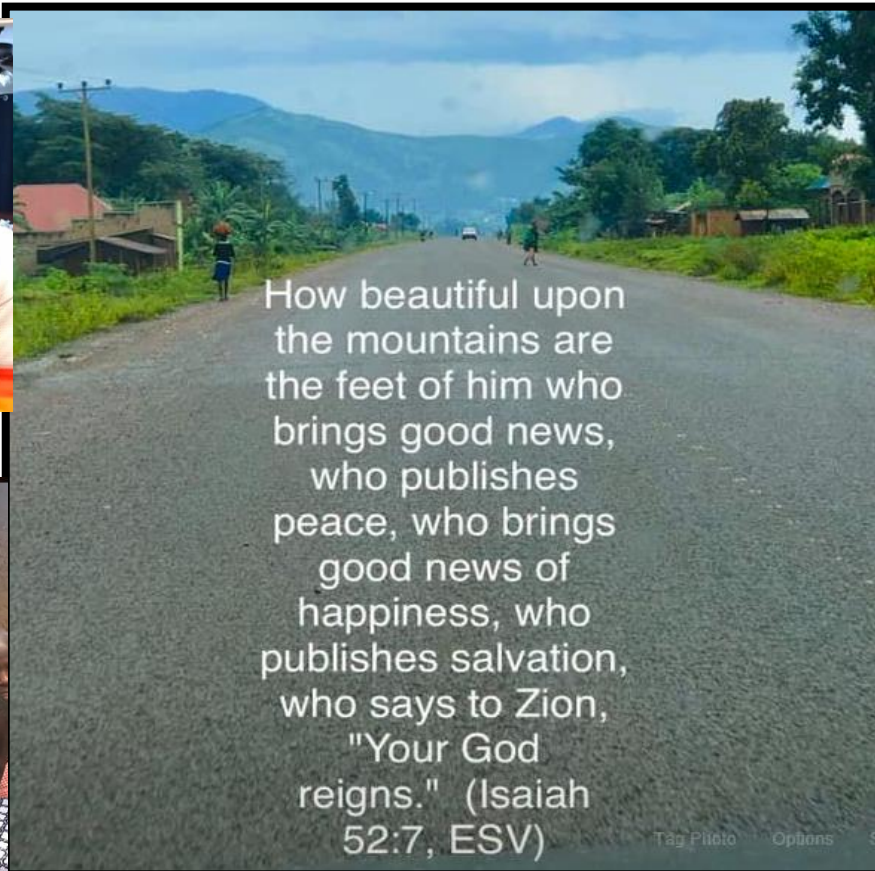

PHMI & E5 outreach ministries are focus on carrying out the mandate which Jesus gave to His disciples before ascending to His Father – (To make disciples)

Our ministry is to know Christ and to make Him known to all nations. We partner with other churches (people) who are like-minded in reaching their communities, towns, cities, and even beyond with the gospel of Jesus Christ.

E5 Outreach uses 5 core elements that are vital to help our partnering churches: Engage, Enable, Equip, Encourage, Evangelize.

Volunteers are expected to love, serve, share the gospel in word and deed, their testimony, or however the Holy Spirit leads.

<https://pearlhaven.org/evangelism>