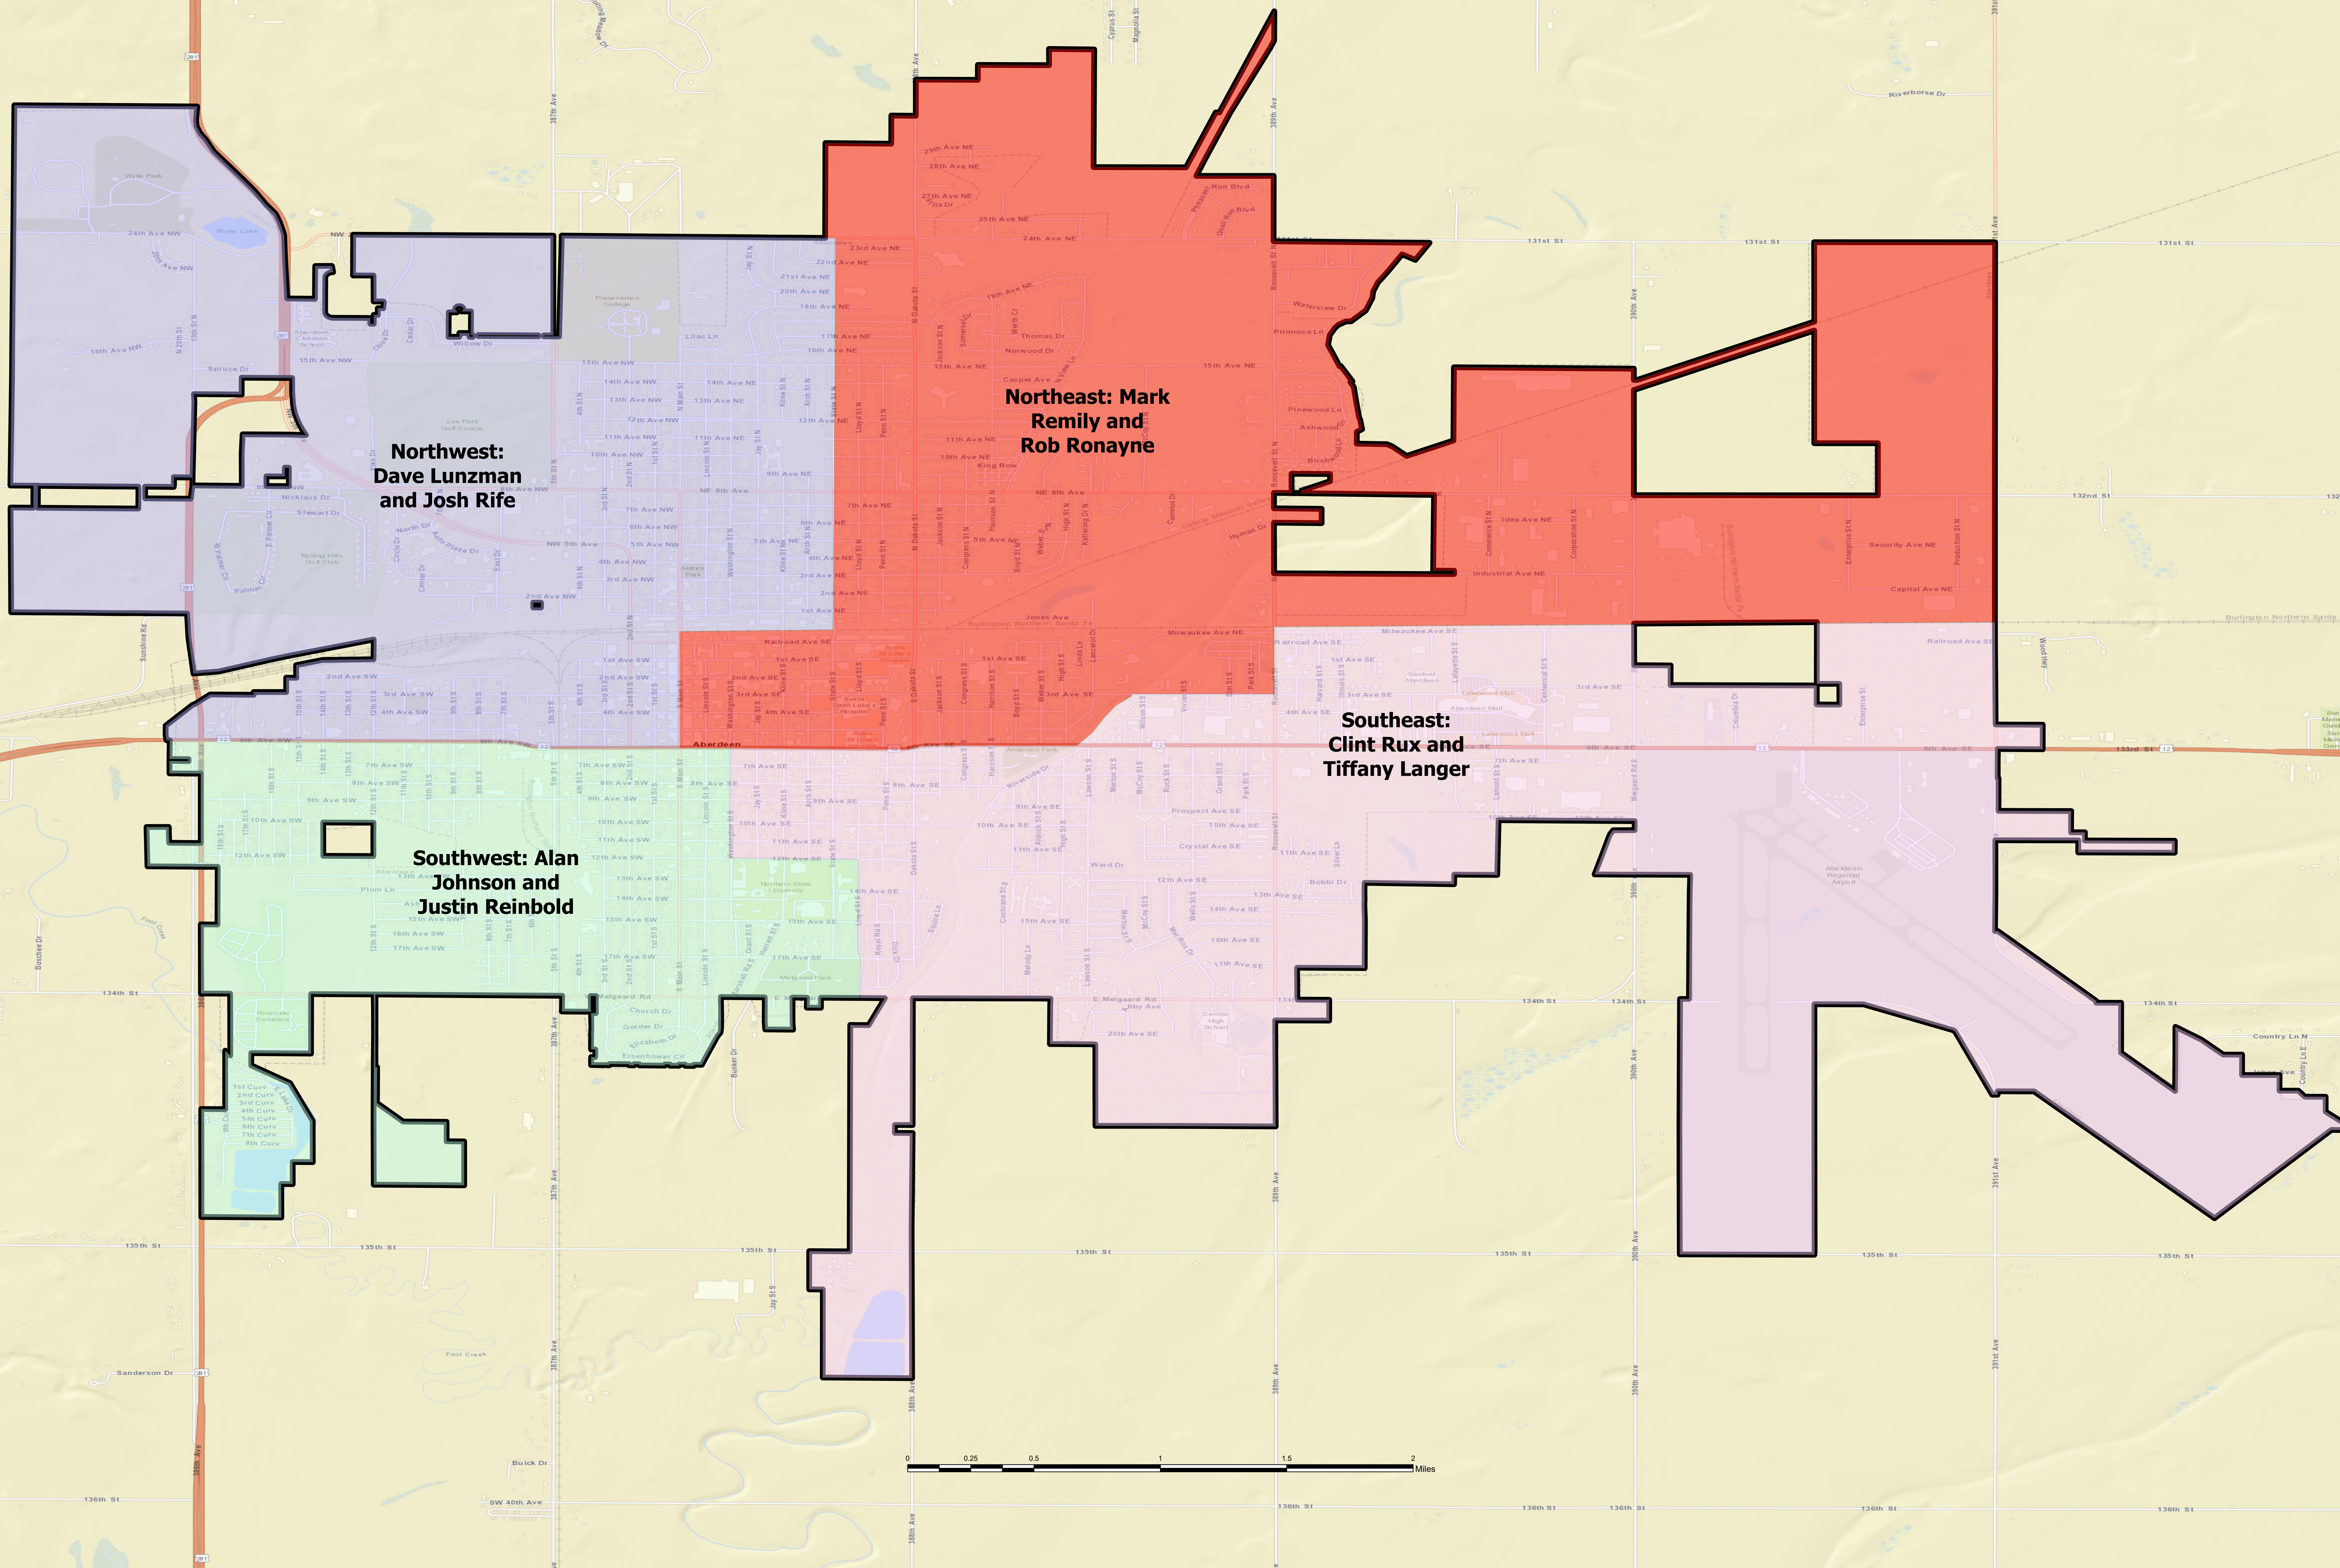

# Aberdeen Voting and City Council Representatives Map

**Northwest:**  
Dave Lunzman  
and Josh Rife

**Northeast:** Mark  
Remily and  
Rob Ronayne

**Southeast:**  
Clint Rux and  
Tiffany Langer

**Southwest:** Alan  
Johnson and  
Justin Reinbold