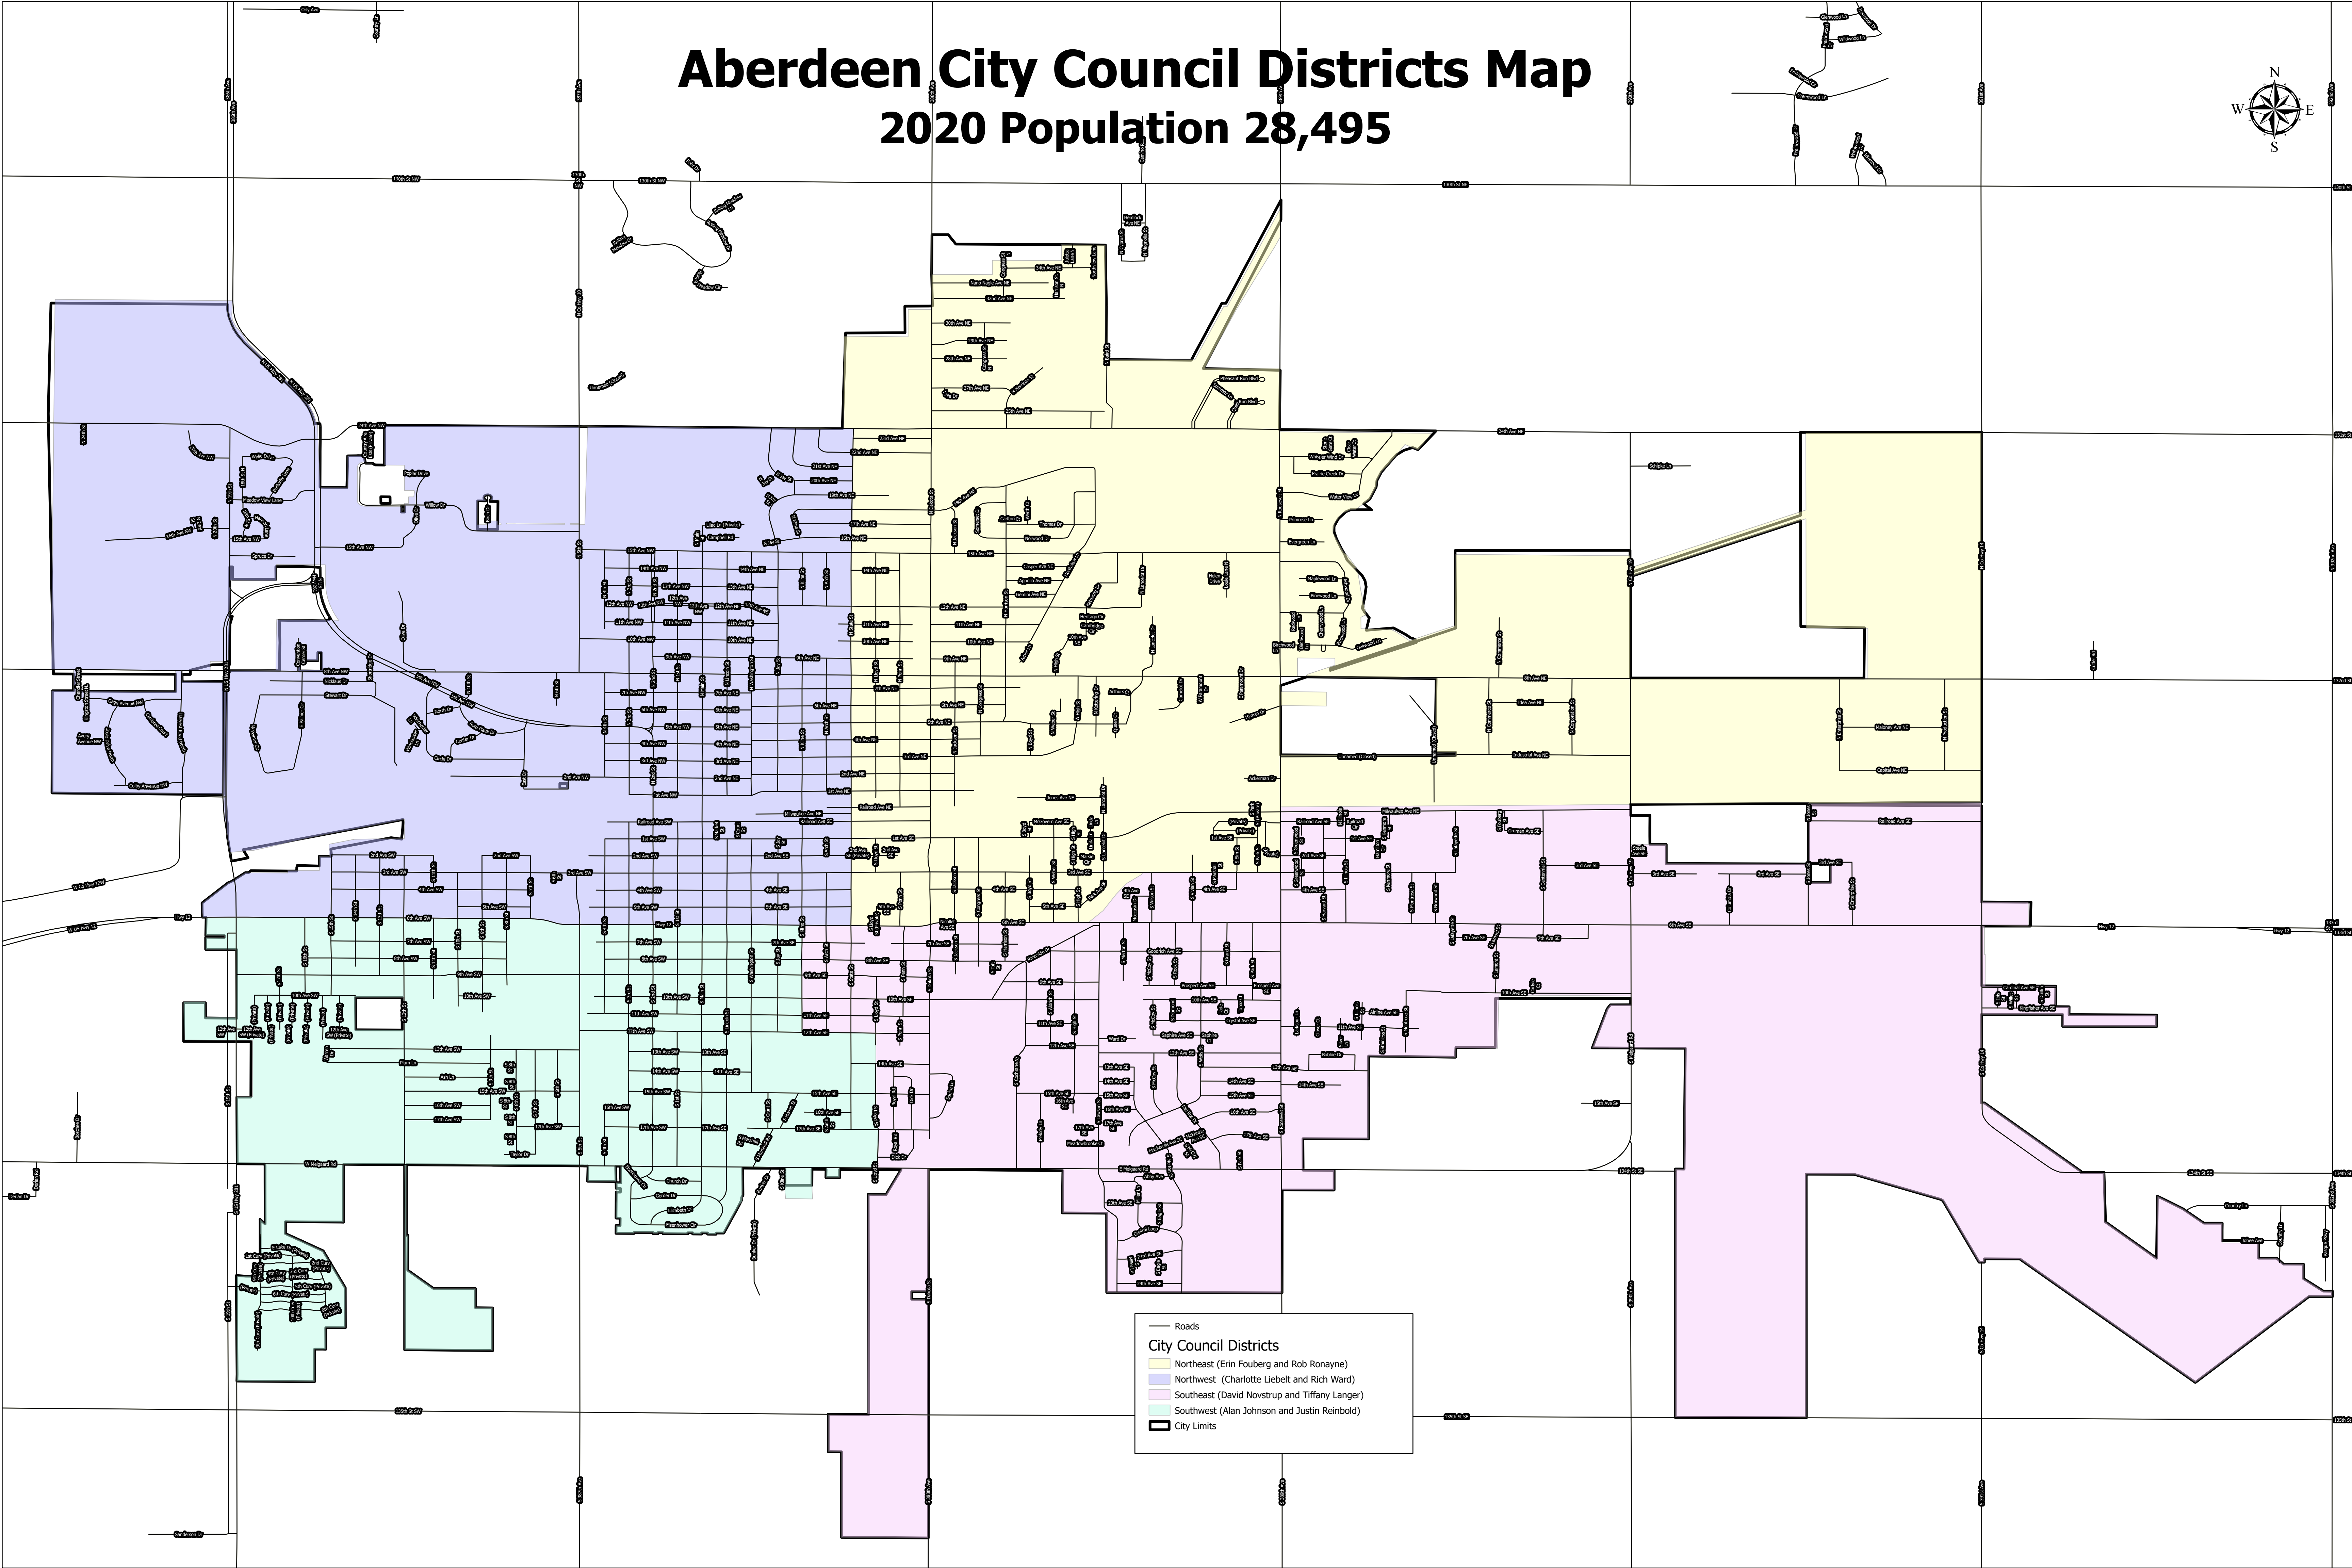

# Aberdeen City Council Districts Map

## 2020 Population 28,495

— Roads

**City Council Districts**

- Northeast (Erin Fouberg and Rob Ronayne)
- Northwest (Charlotte Liebelt and Rich Ward)
- Southeast (David Novstrup and Tiffany Langer)
- Southwest (Alan Johnson and Justin Reinbold)

▬ City Limits