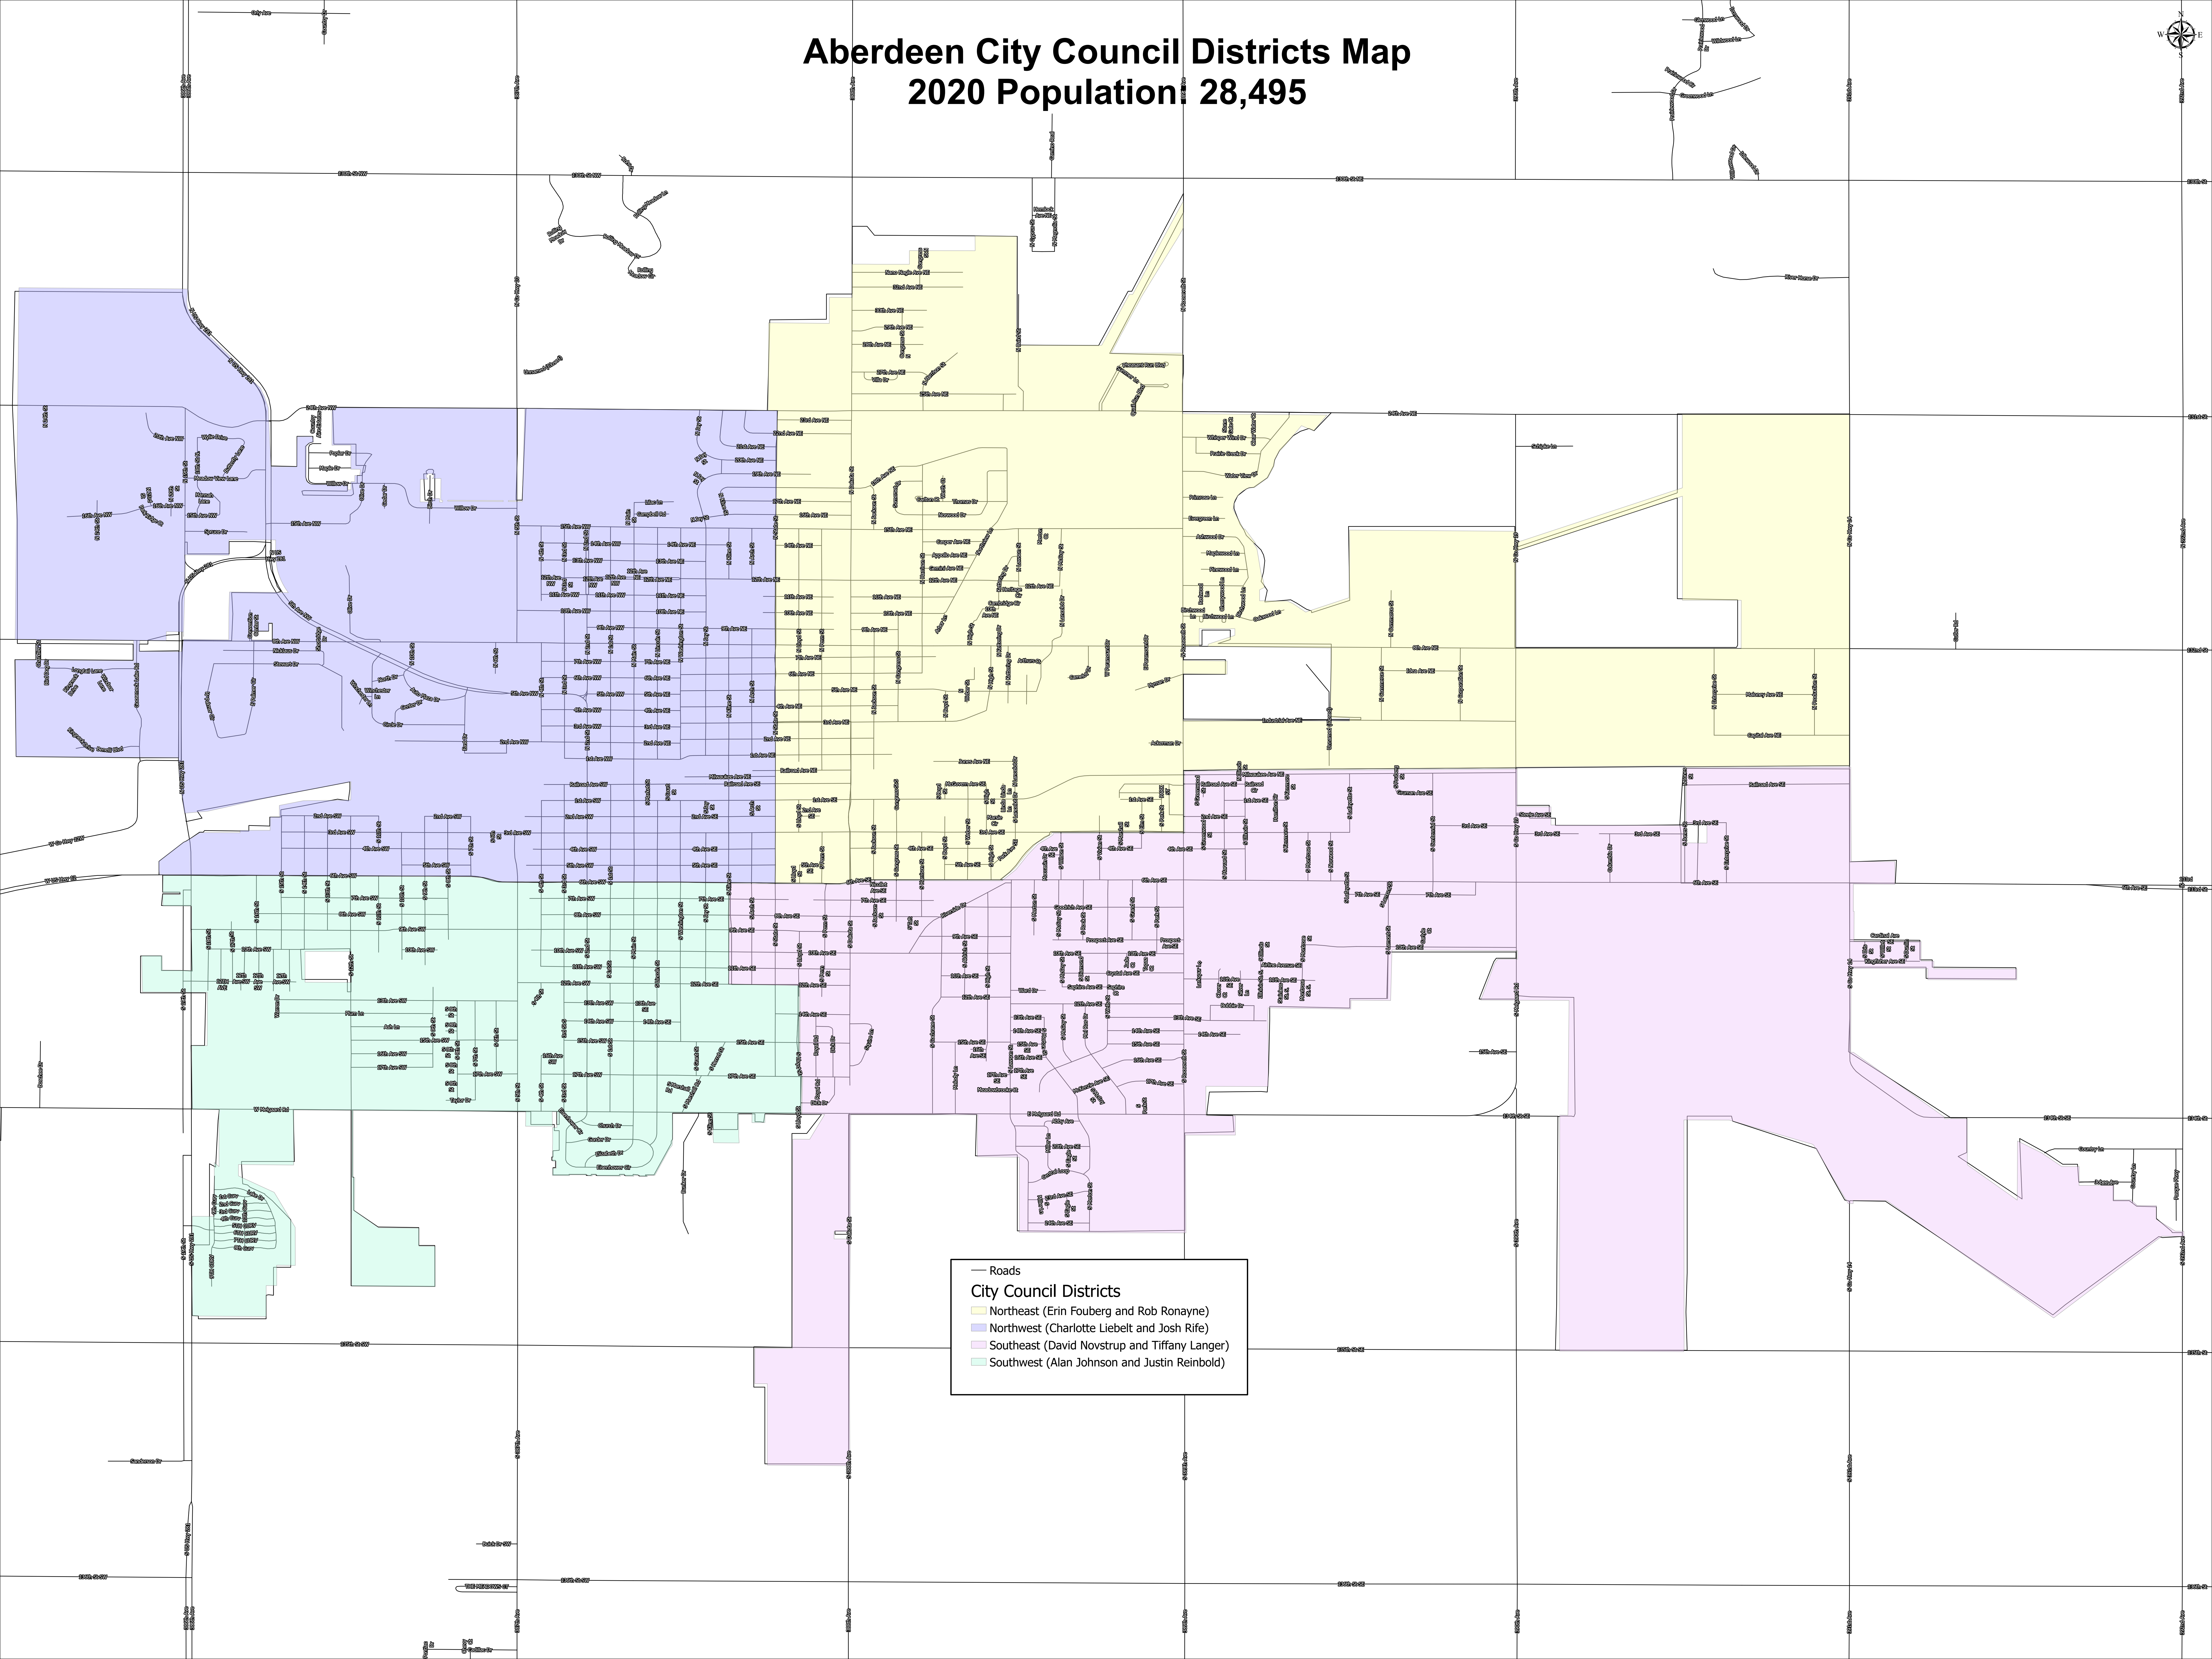

Aberdeen City Council Districts Map

2020 Population 28,495

— Roads

City Council Districts

- Northeast (Erin Fouberg and Rob Ronayne)
- Northwest (Charlotte Liebelt and Josh Rife)
- Southeast (David Novstrup and Tiffany Langer)
- Southwest (Alan Johnson and Justin Reinbold)