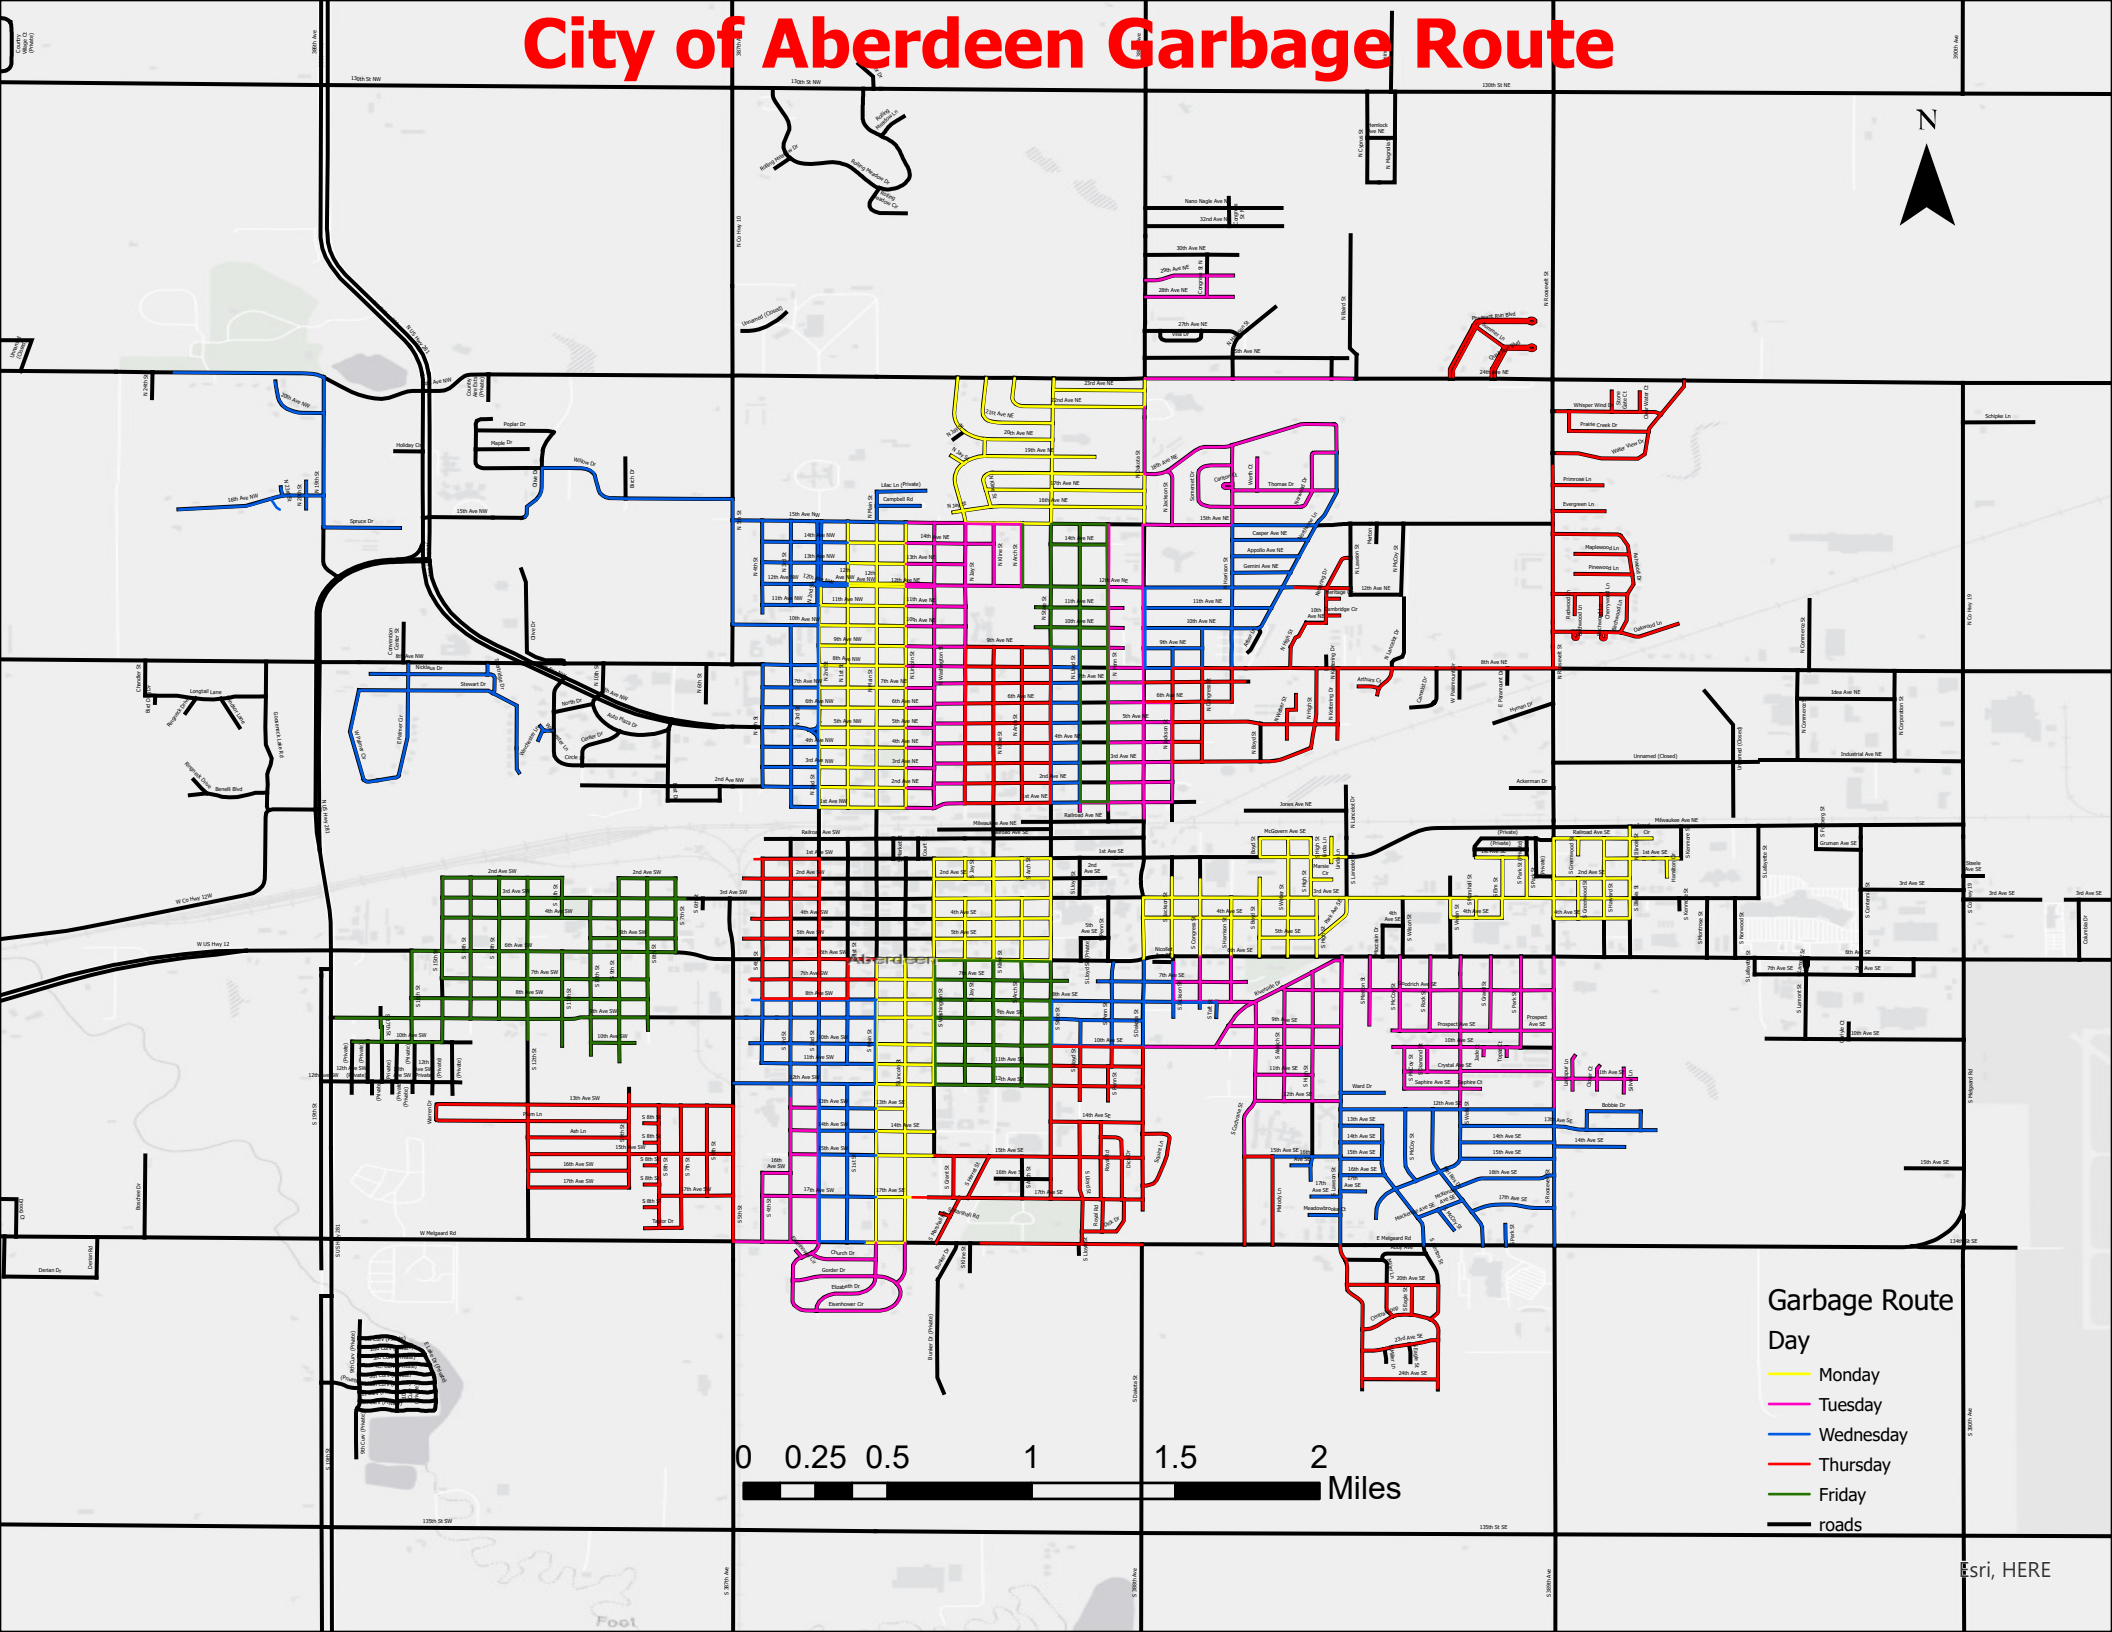

# City of Aberdeen Garbage Route

## Garbage Route

- Day
- Monday
- Tuesday
- Wednesday
- Thursday
- Friday
- roads