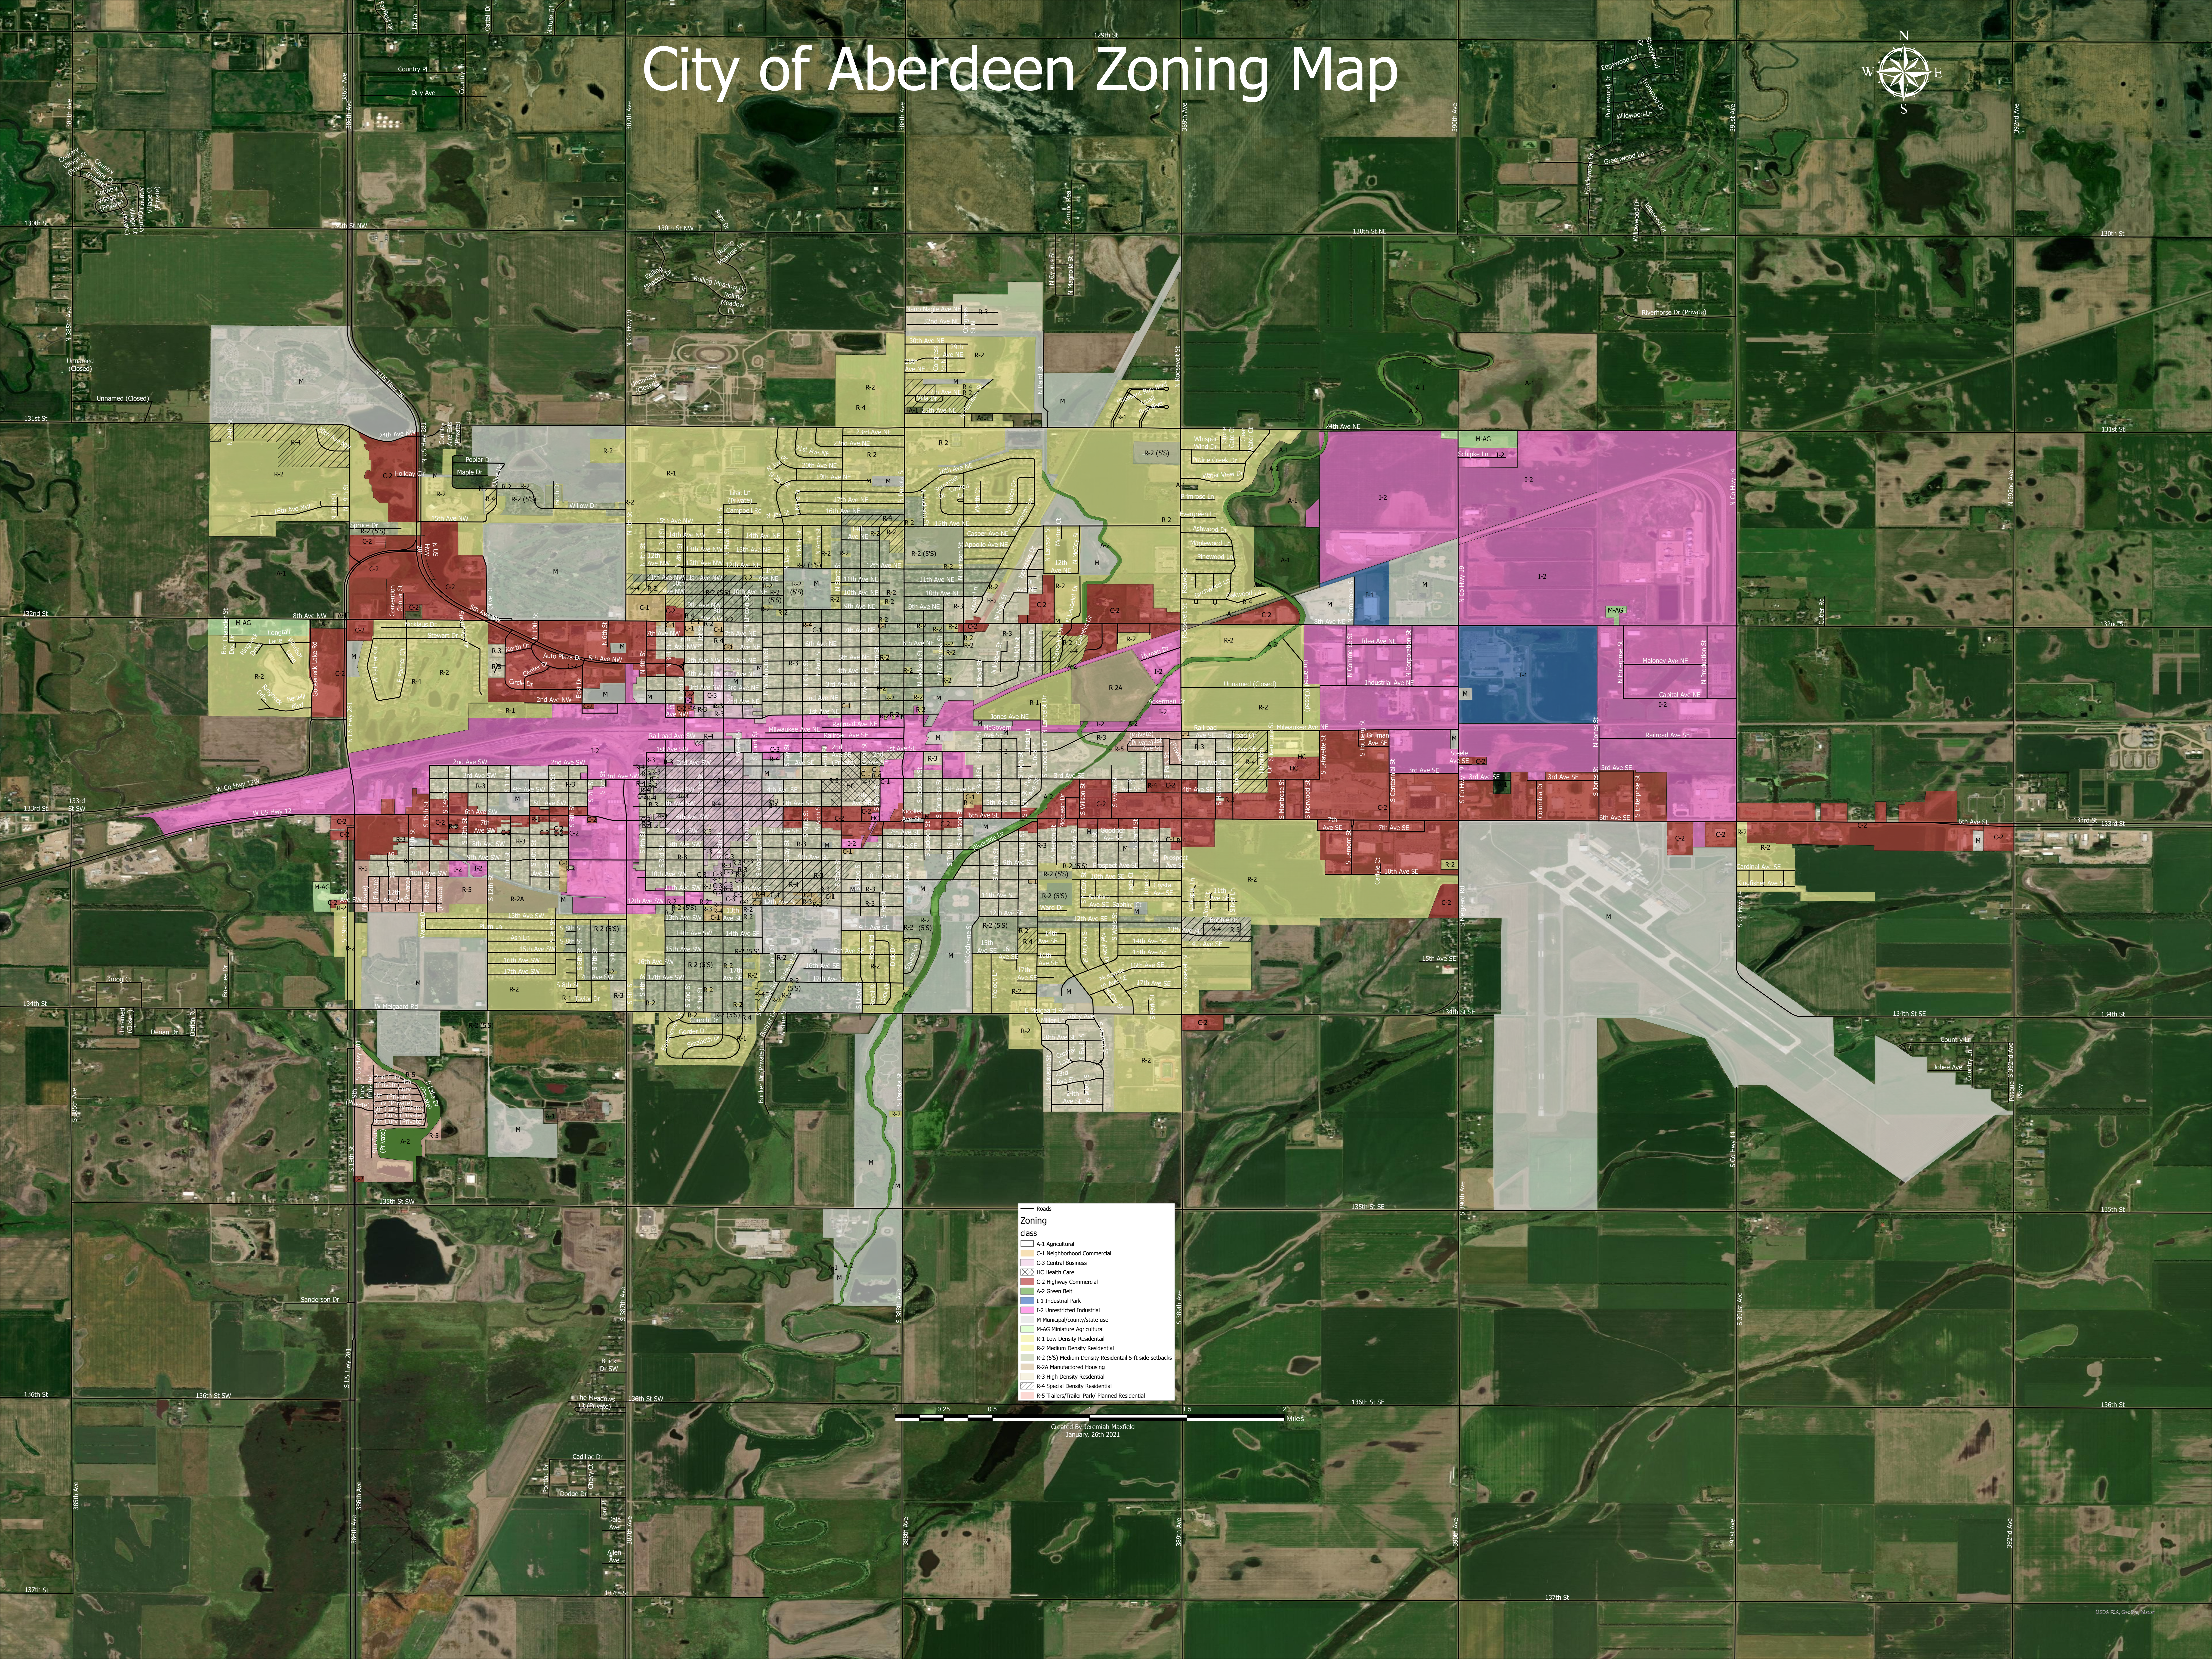

City of Aberdeen Zoning Map