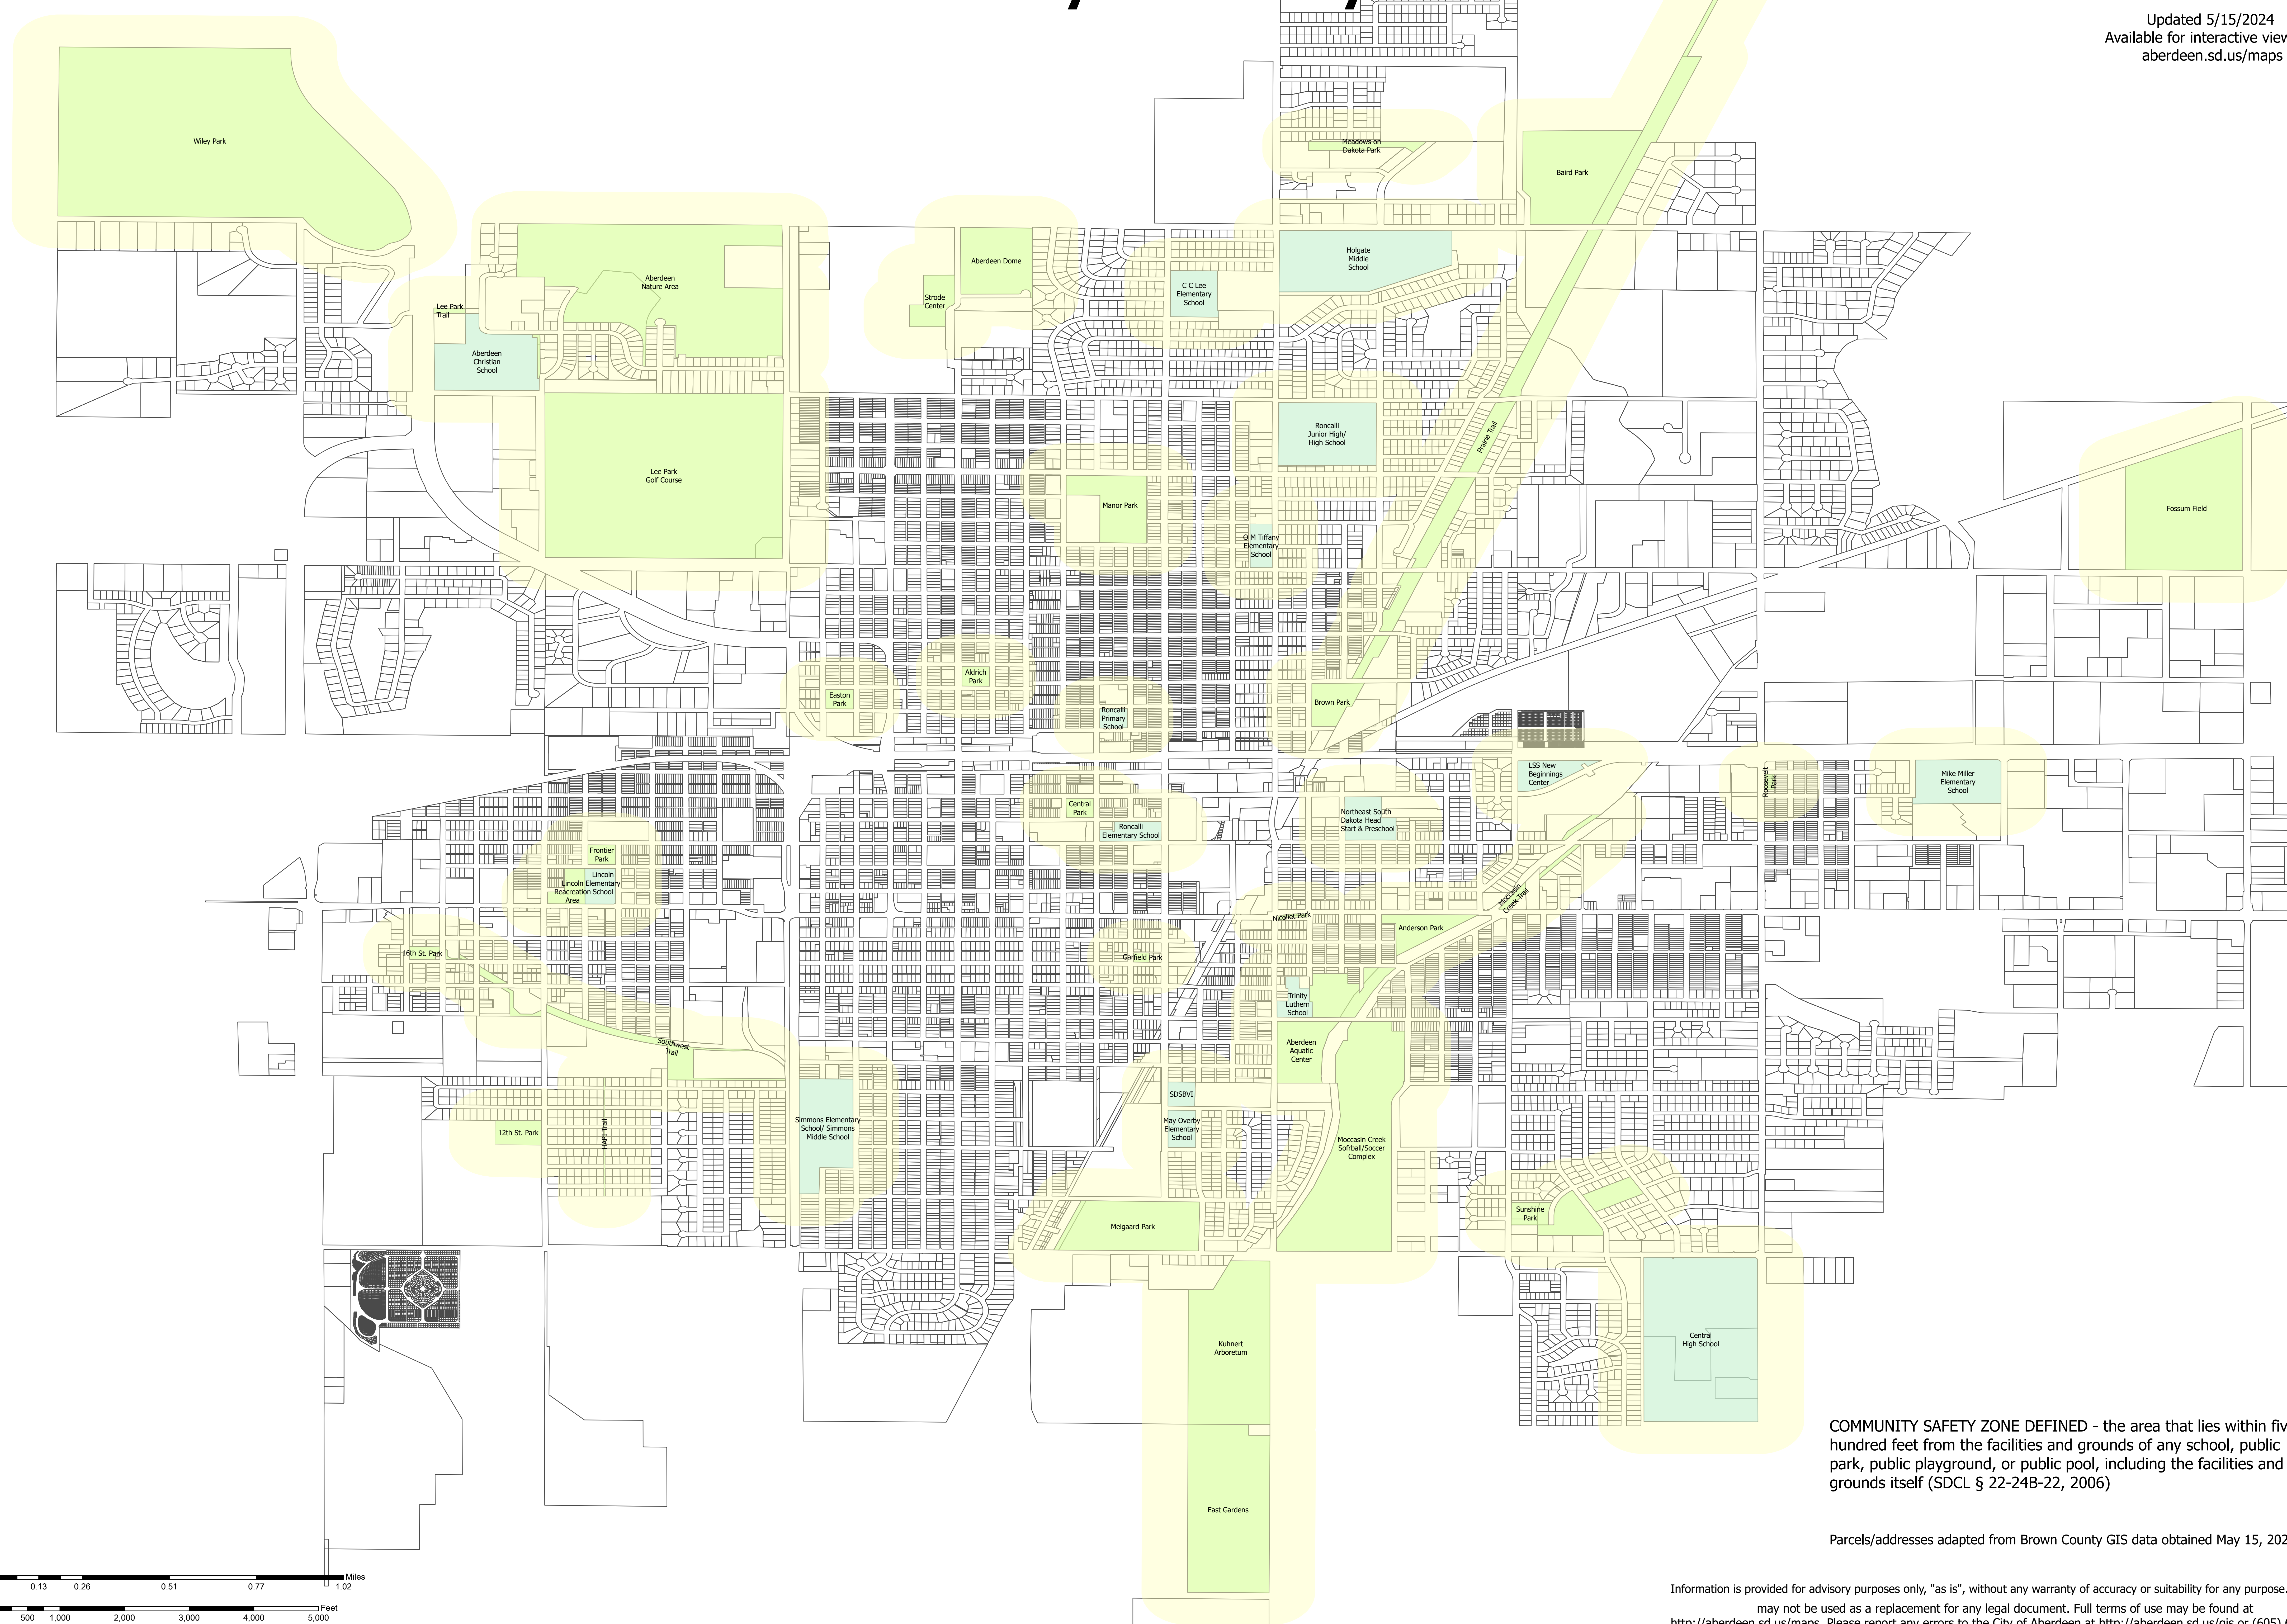

Community Safety Zones

Updated 5/15/2024
Available for interactive viewing at
aberdien.sd.us/maps

COMMUNITY SAFETY ZONE DEFINED - the area that lies within five hundred feet from the facilities and grounds of any school, public park, public playground, or public pool, including the facilities and grounds itself (SDCL § 22-24B-22, 2006)

Parcels/addresses adapted from Brown County GIS data obtained May 15, 2024

Information is provided for advisory purposes only, "as is", without any warranty of accuracy or suitability for any purpose. This map may not be used as a replacement for any legal document. Full terms of use may be found at <http://aberdien.sd.us/maps>. Please report any errors to the City of Aberdeen at <http://aberdien.sd.us/gis> or (605) 626-7017.