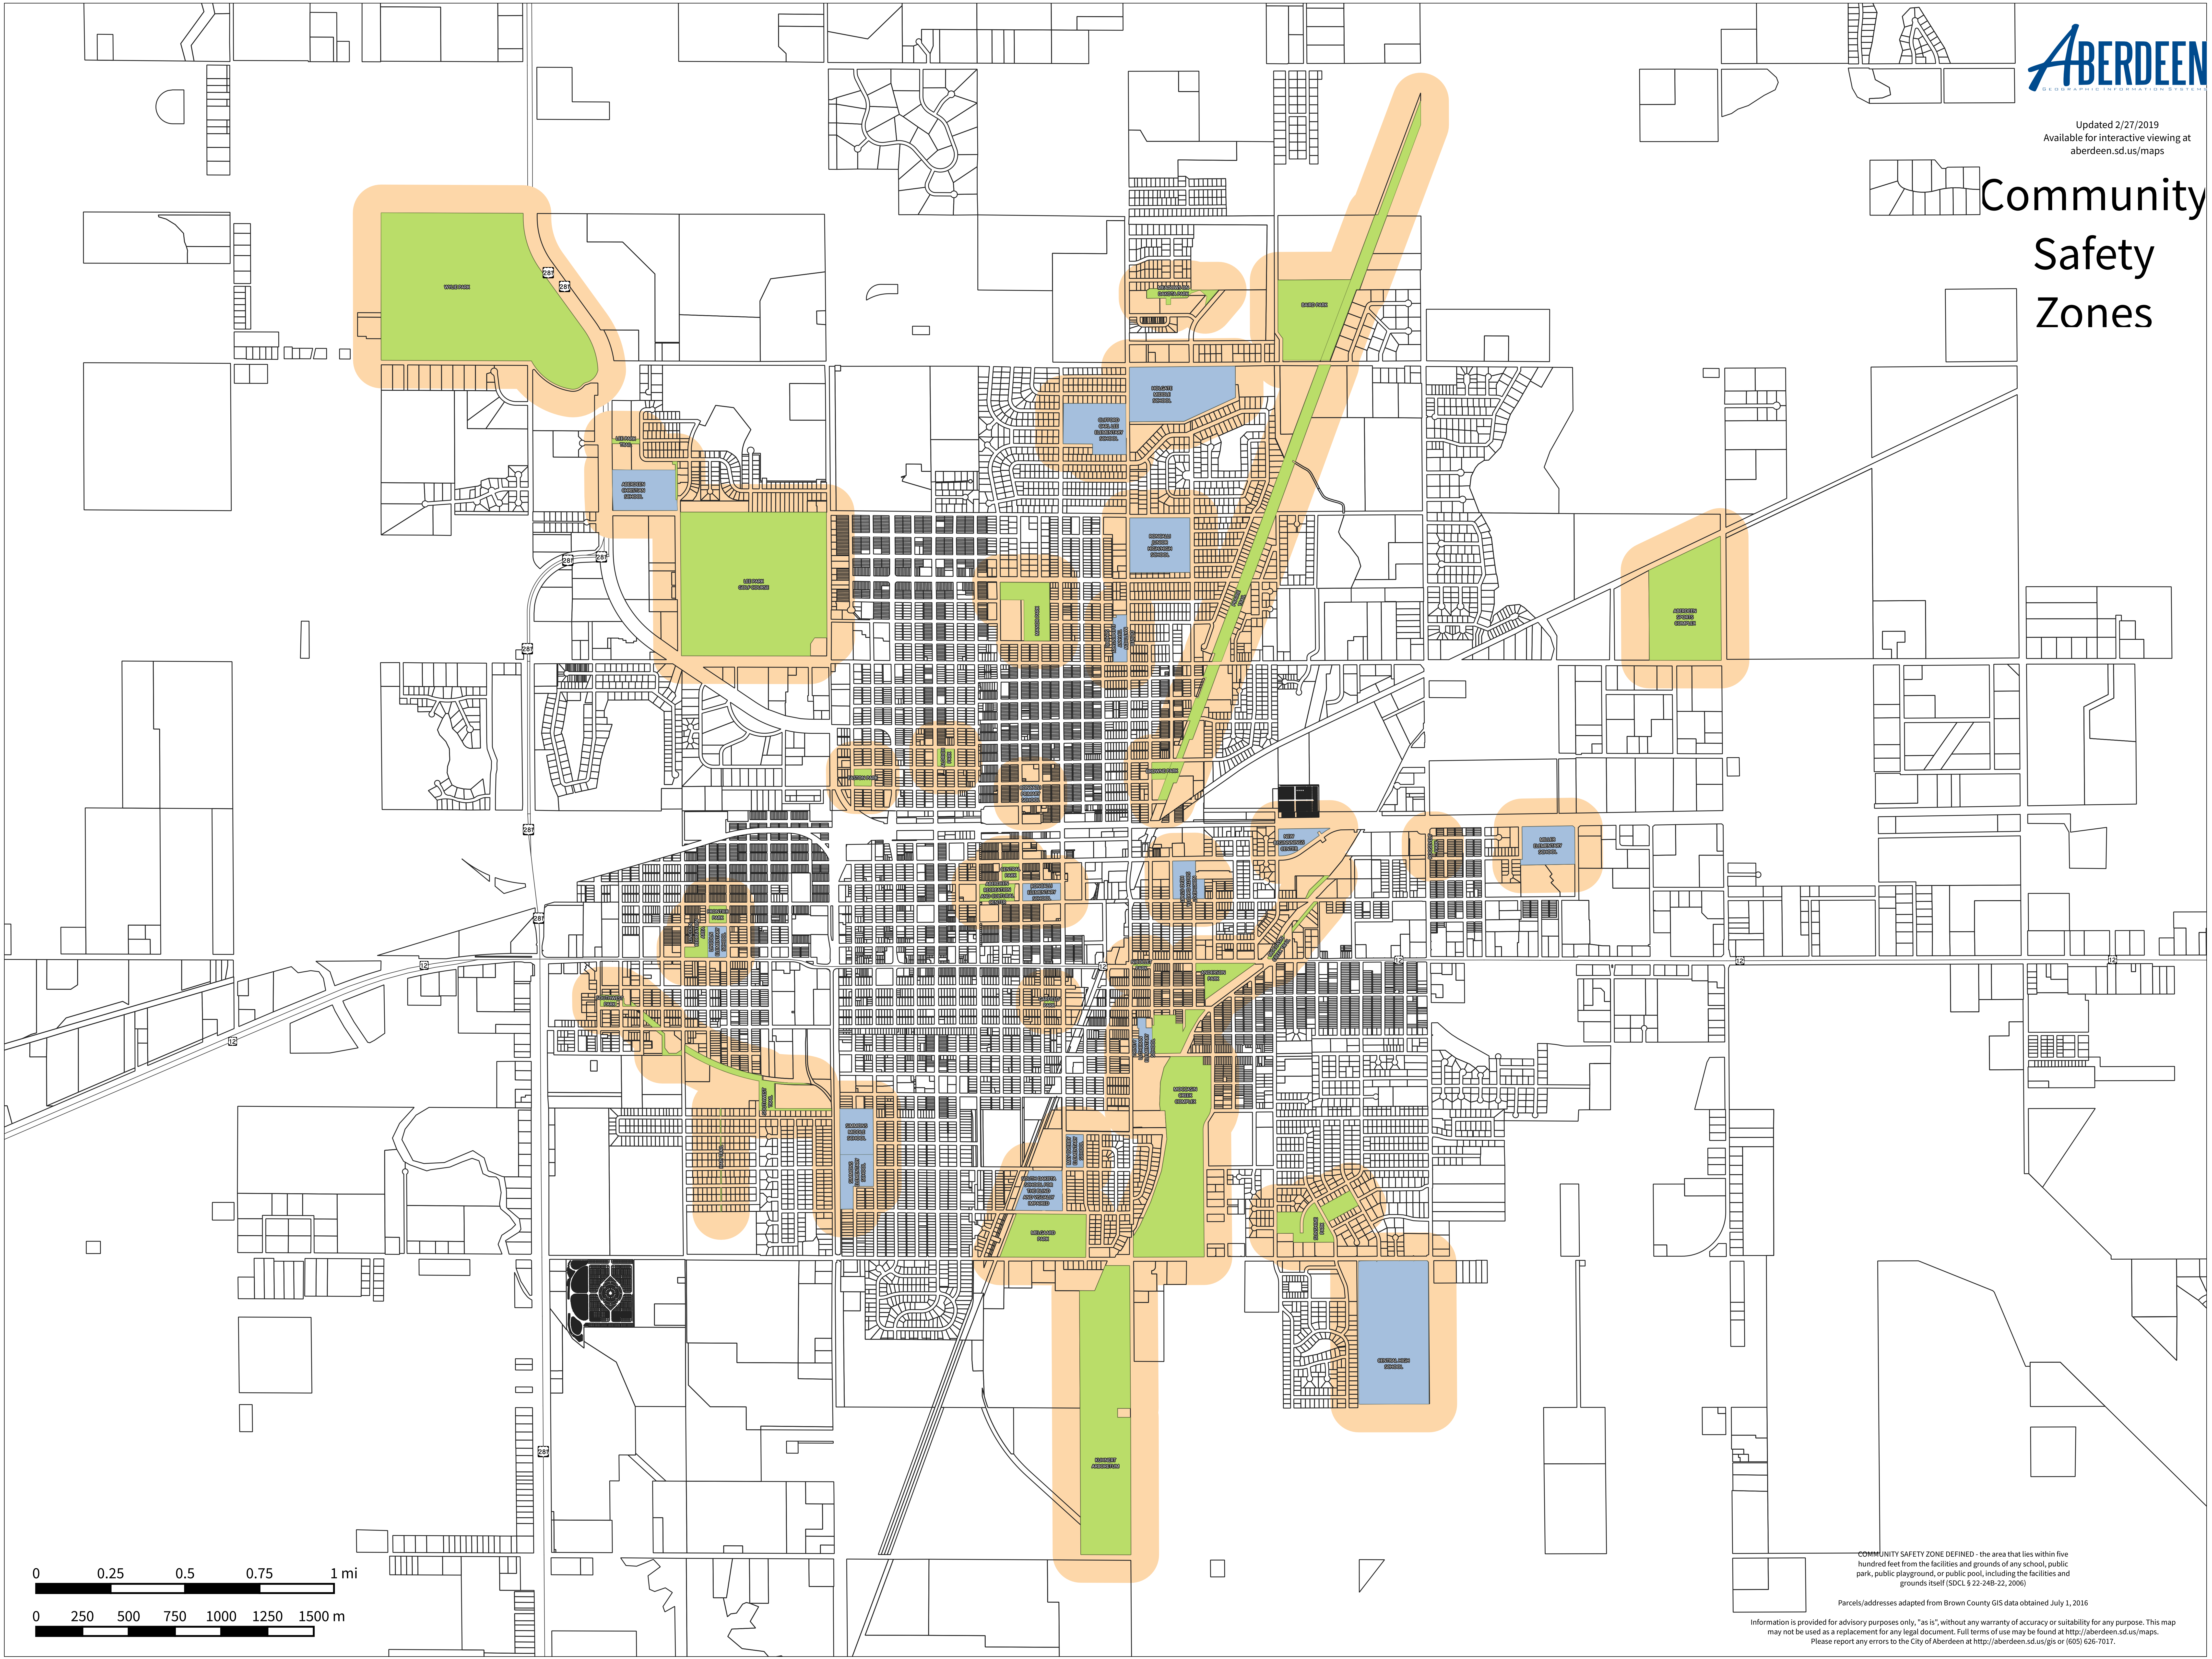

Community Safety Zones