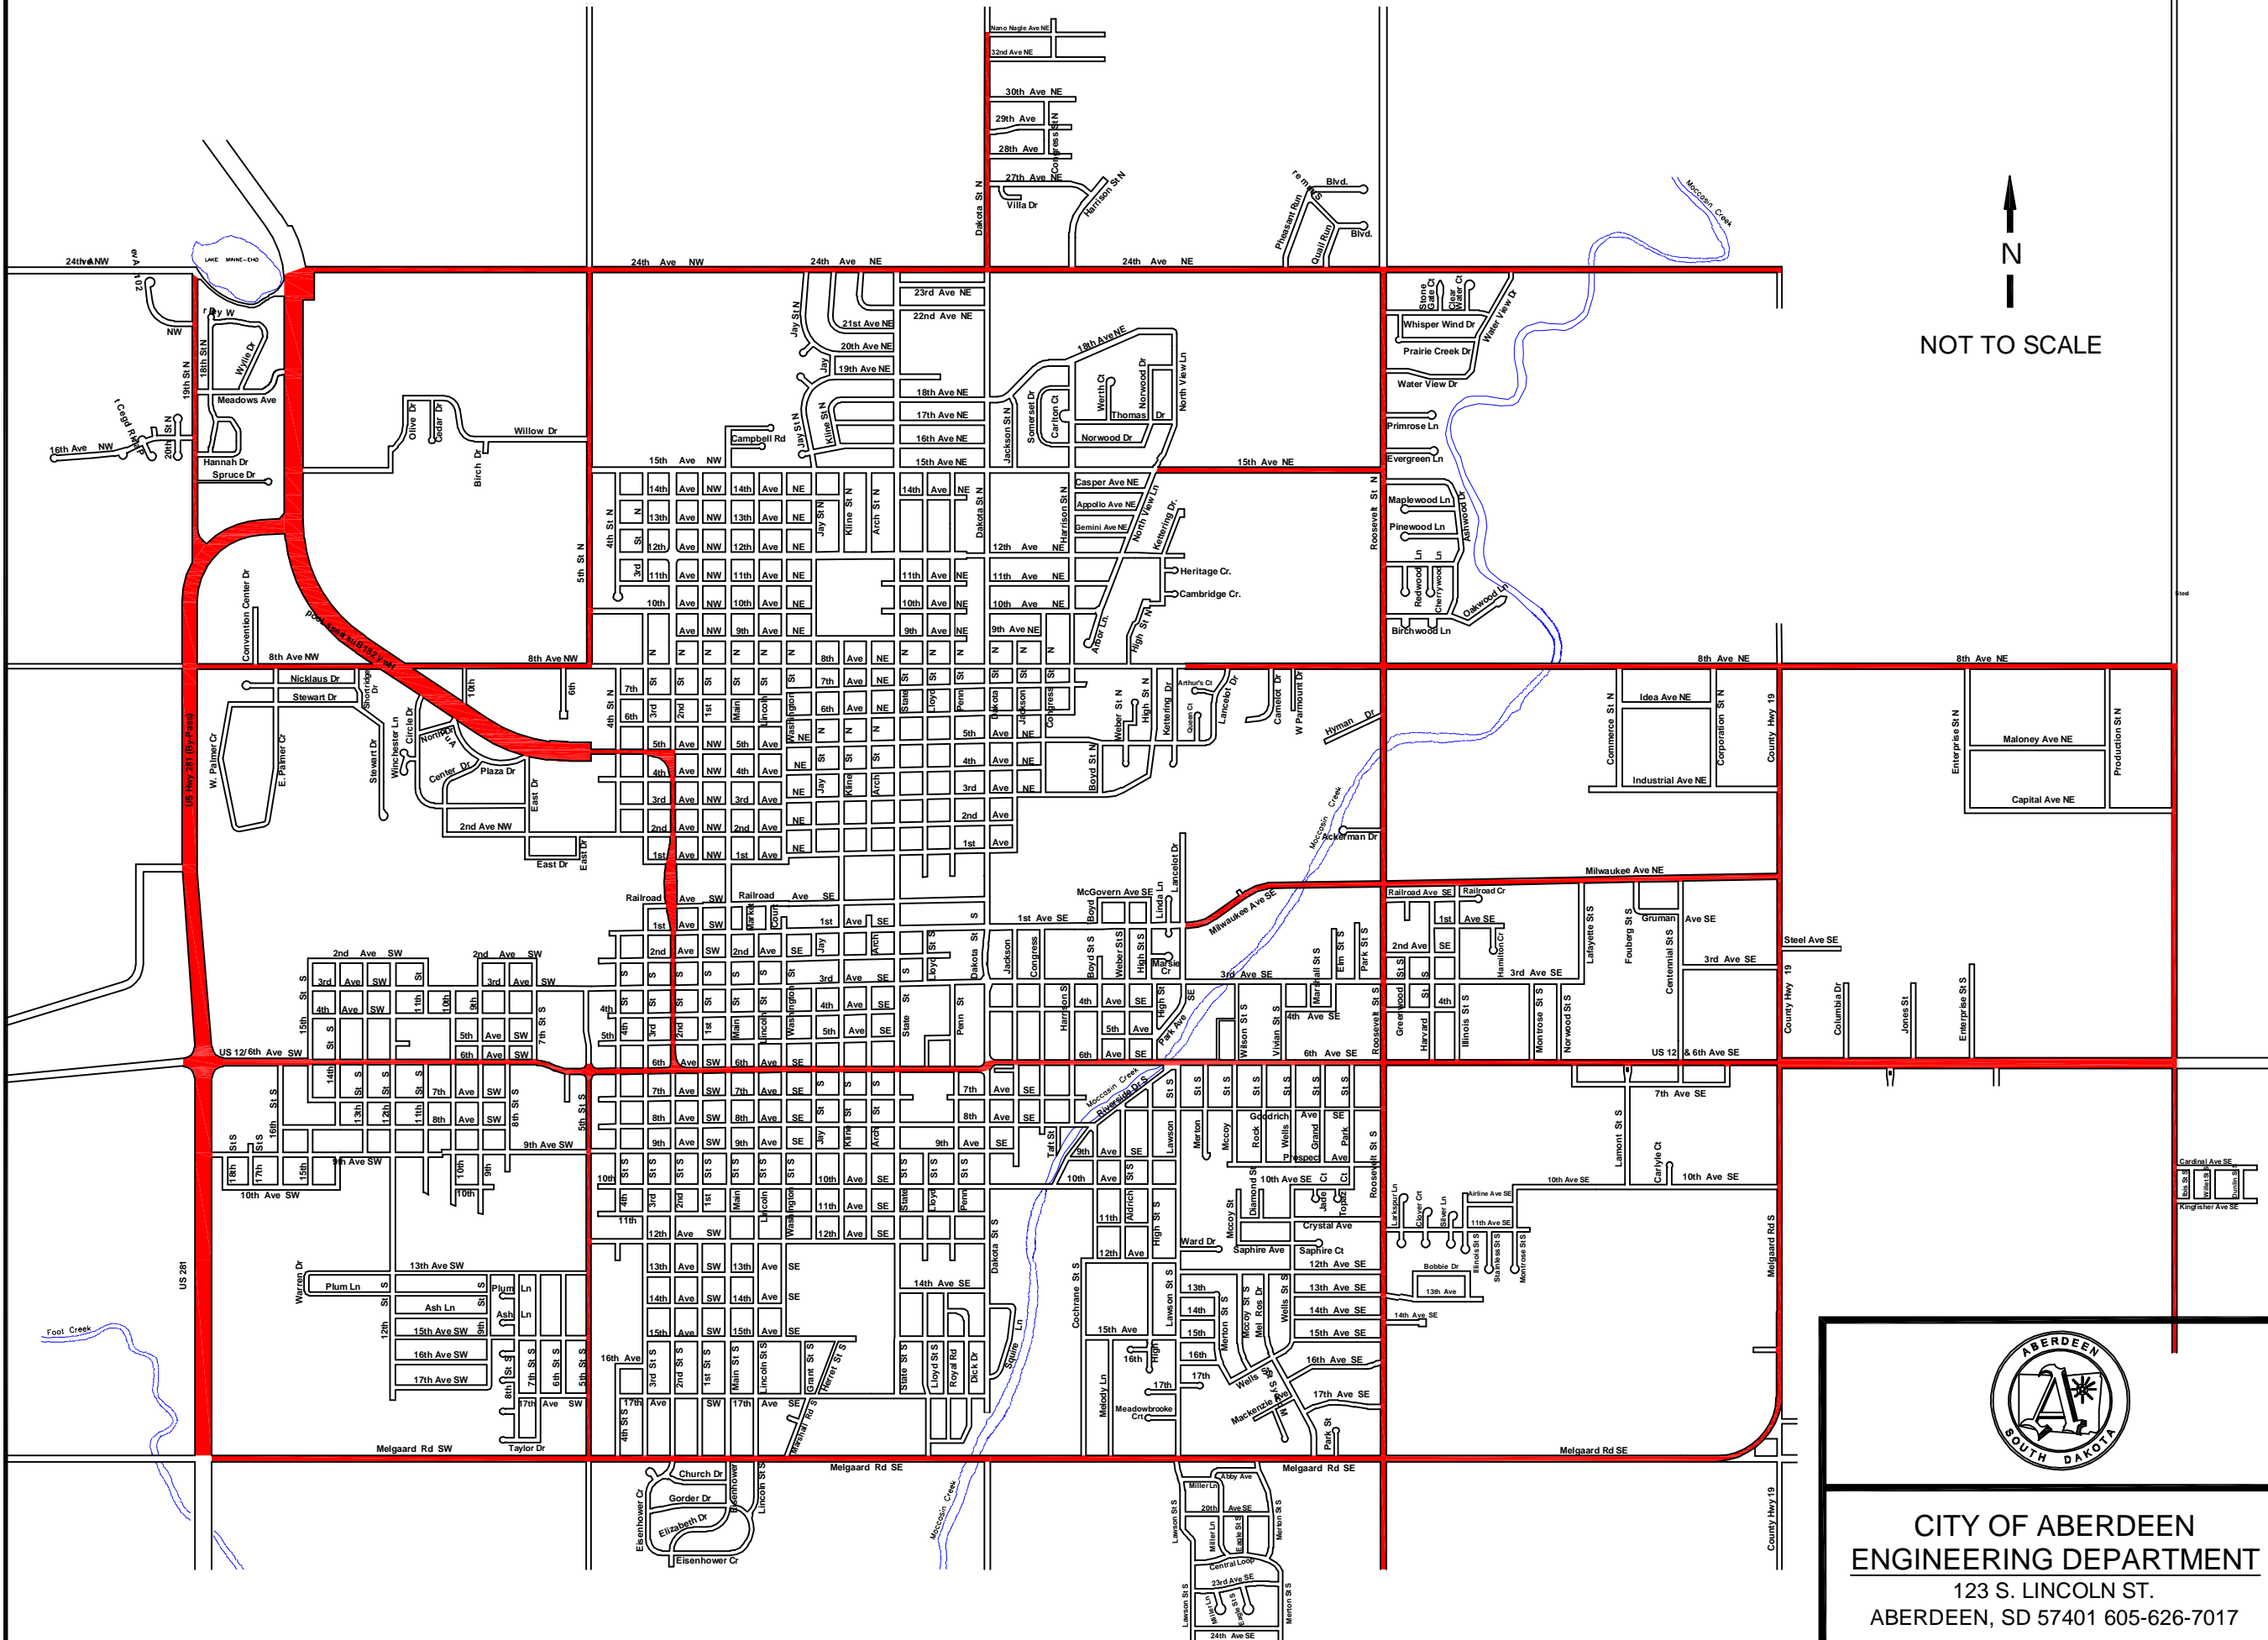

Streets With Speed Limit > 25 MPH -Golf Carts Prohibited

N
NOT TO SCALE

CITY OF ABERDEEN
ENGINEERING DEPARTMENT
123 S. LINCOLN ST.
ABERDEEN, SD 57401 605-626-7017