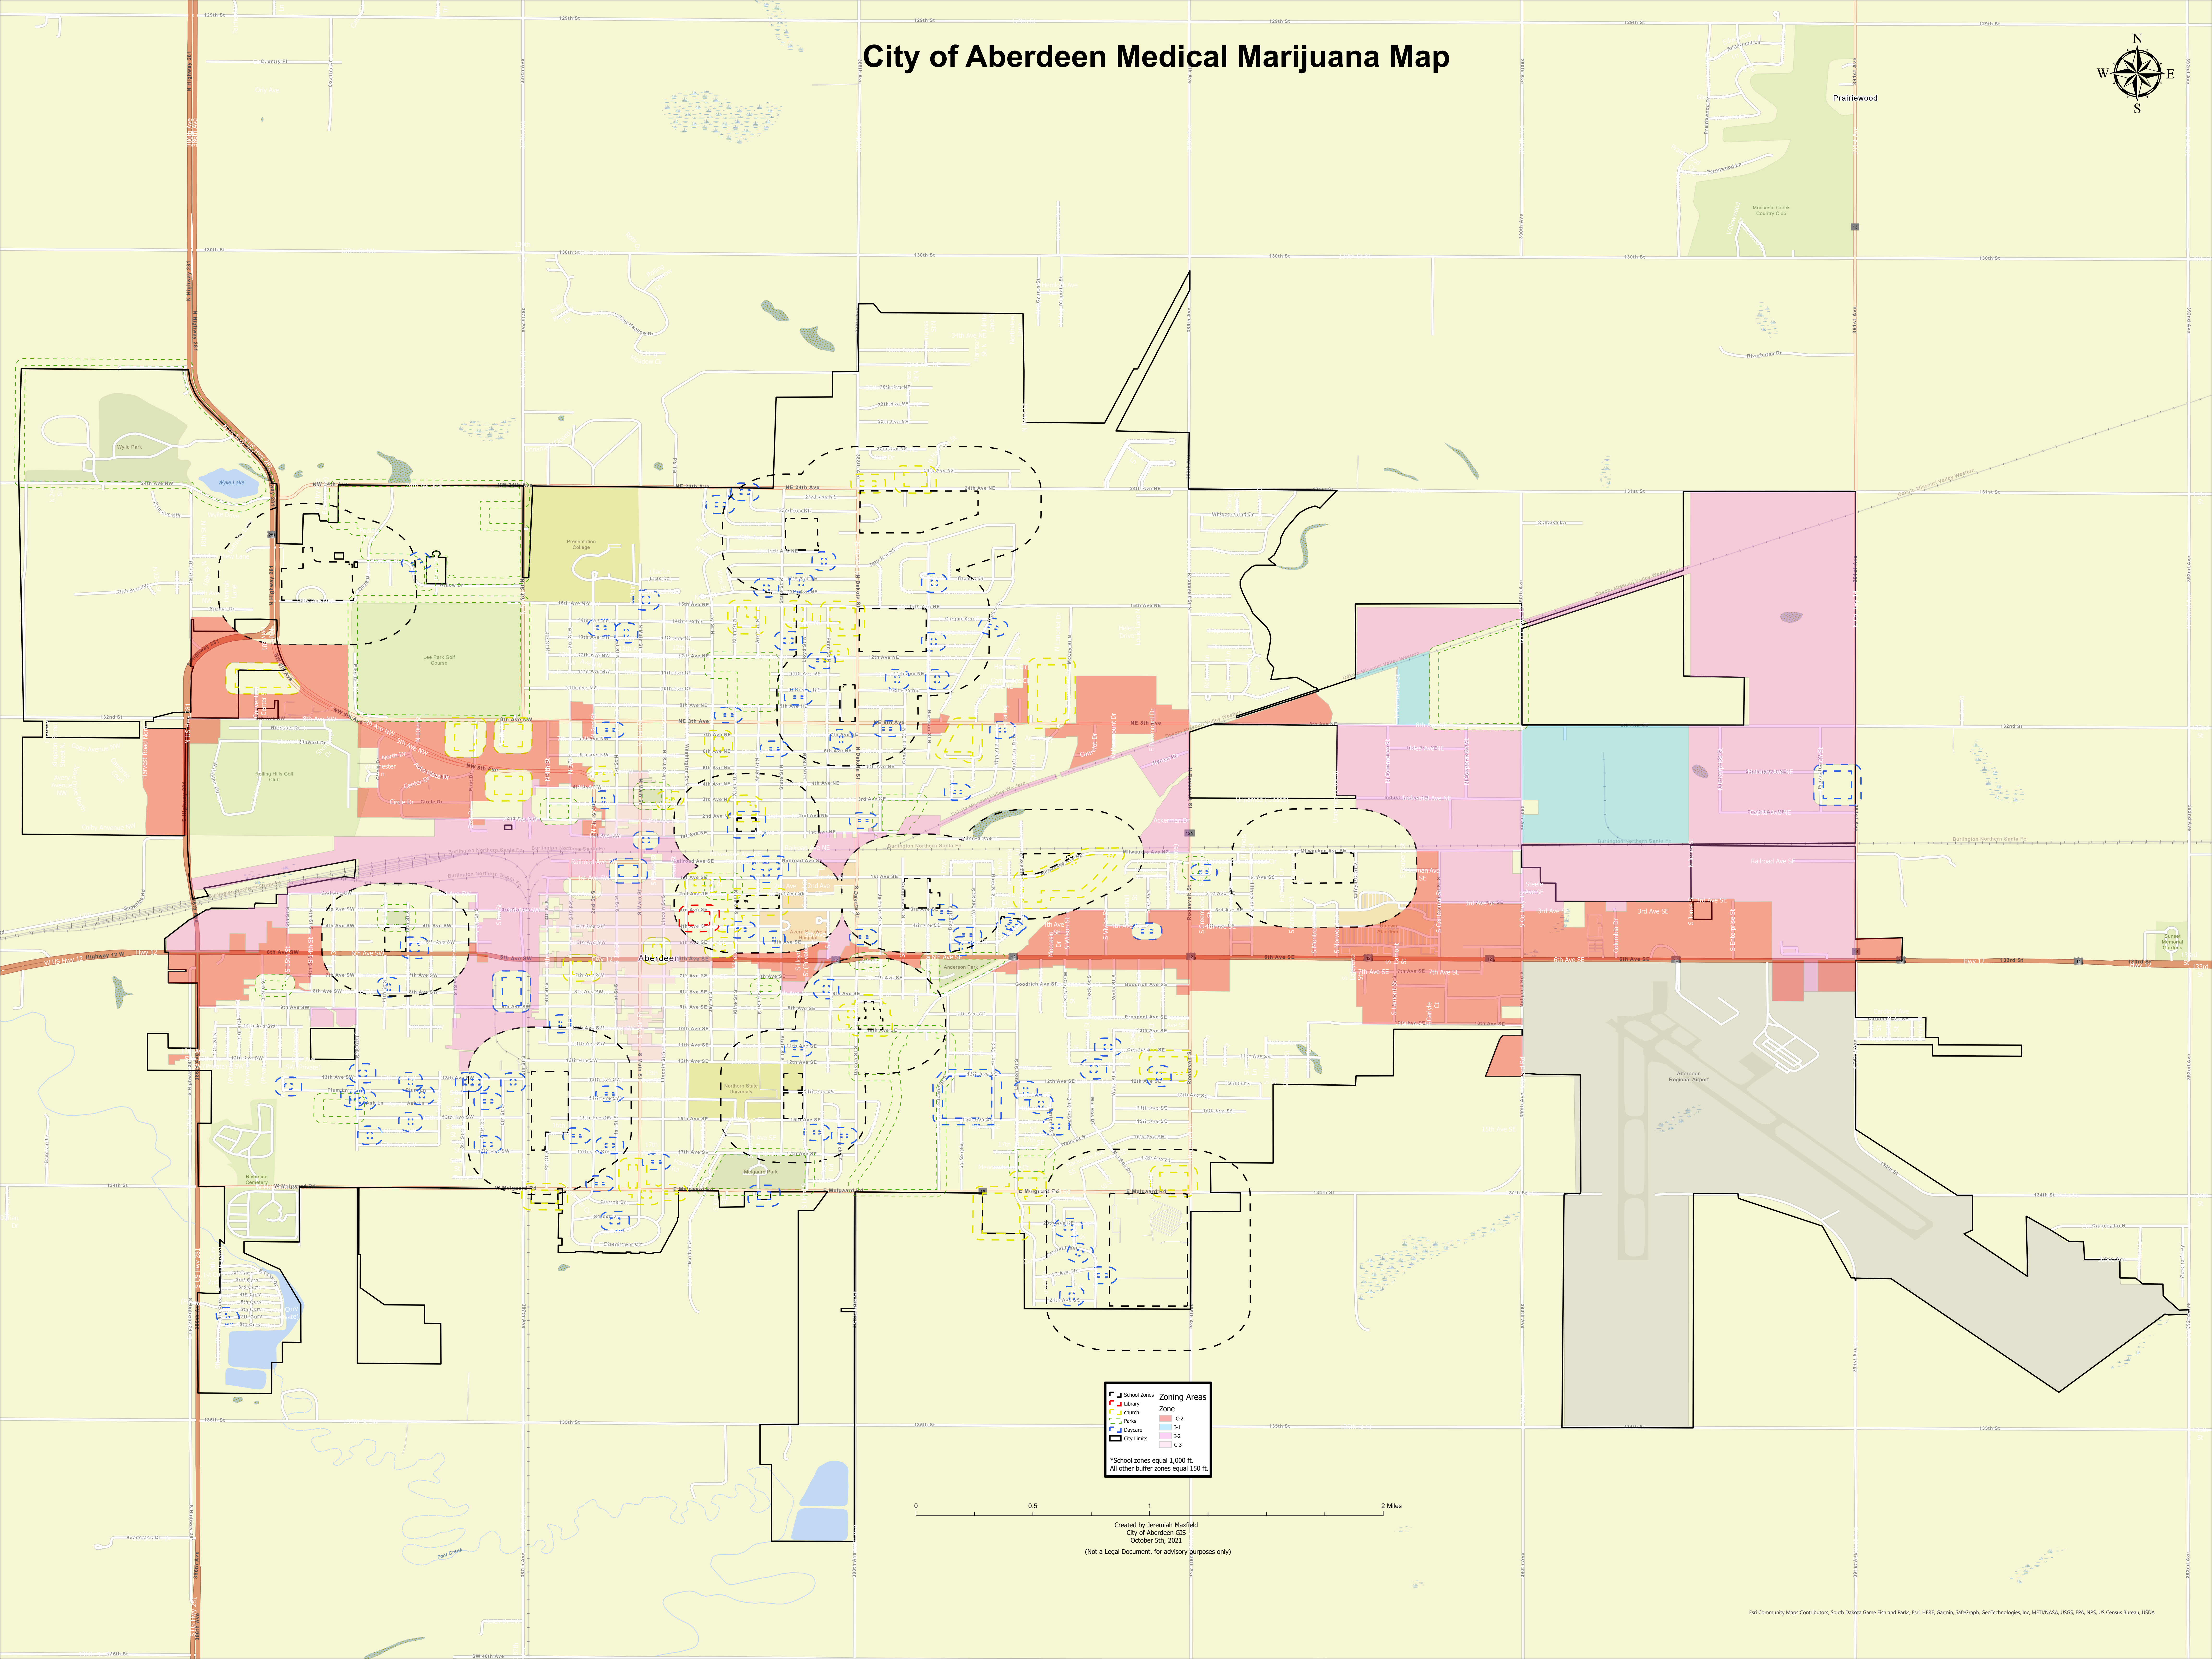

City of Aberdeen Medical Marijuana Map

Zoning Areas	
	School Zones
	Library
	Church
	Park
	Daycare
	City Limits
	C-2
	P-1
	P-2
	C-3

*School zones equal 1,000 ft.
All other buffer zones equal 150 ft.