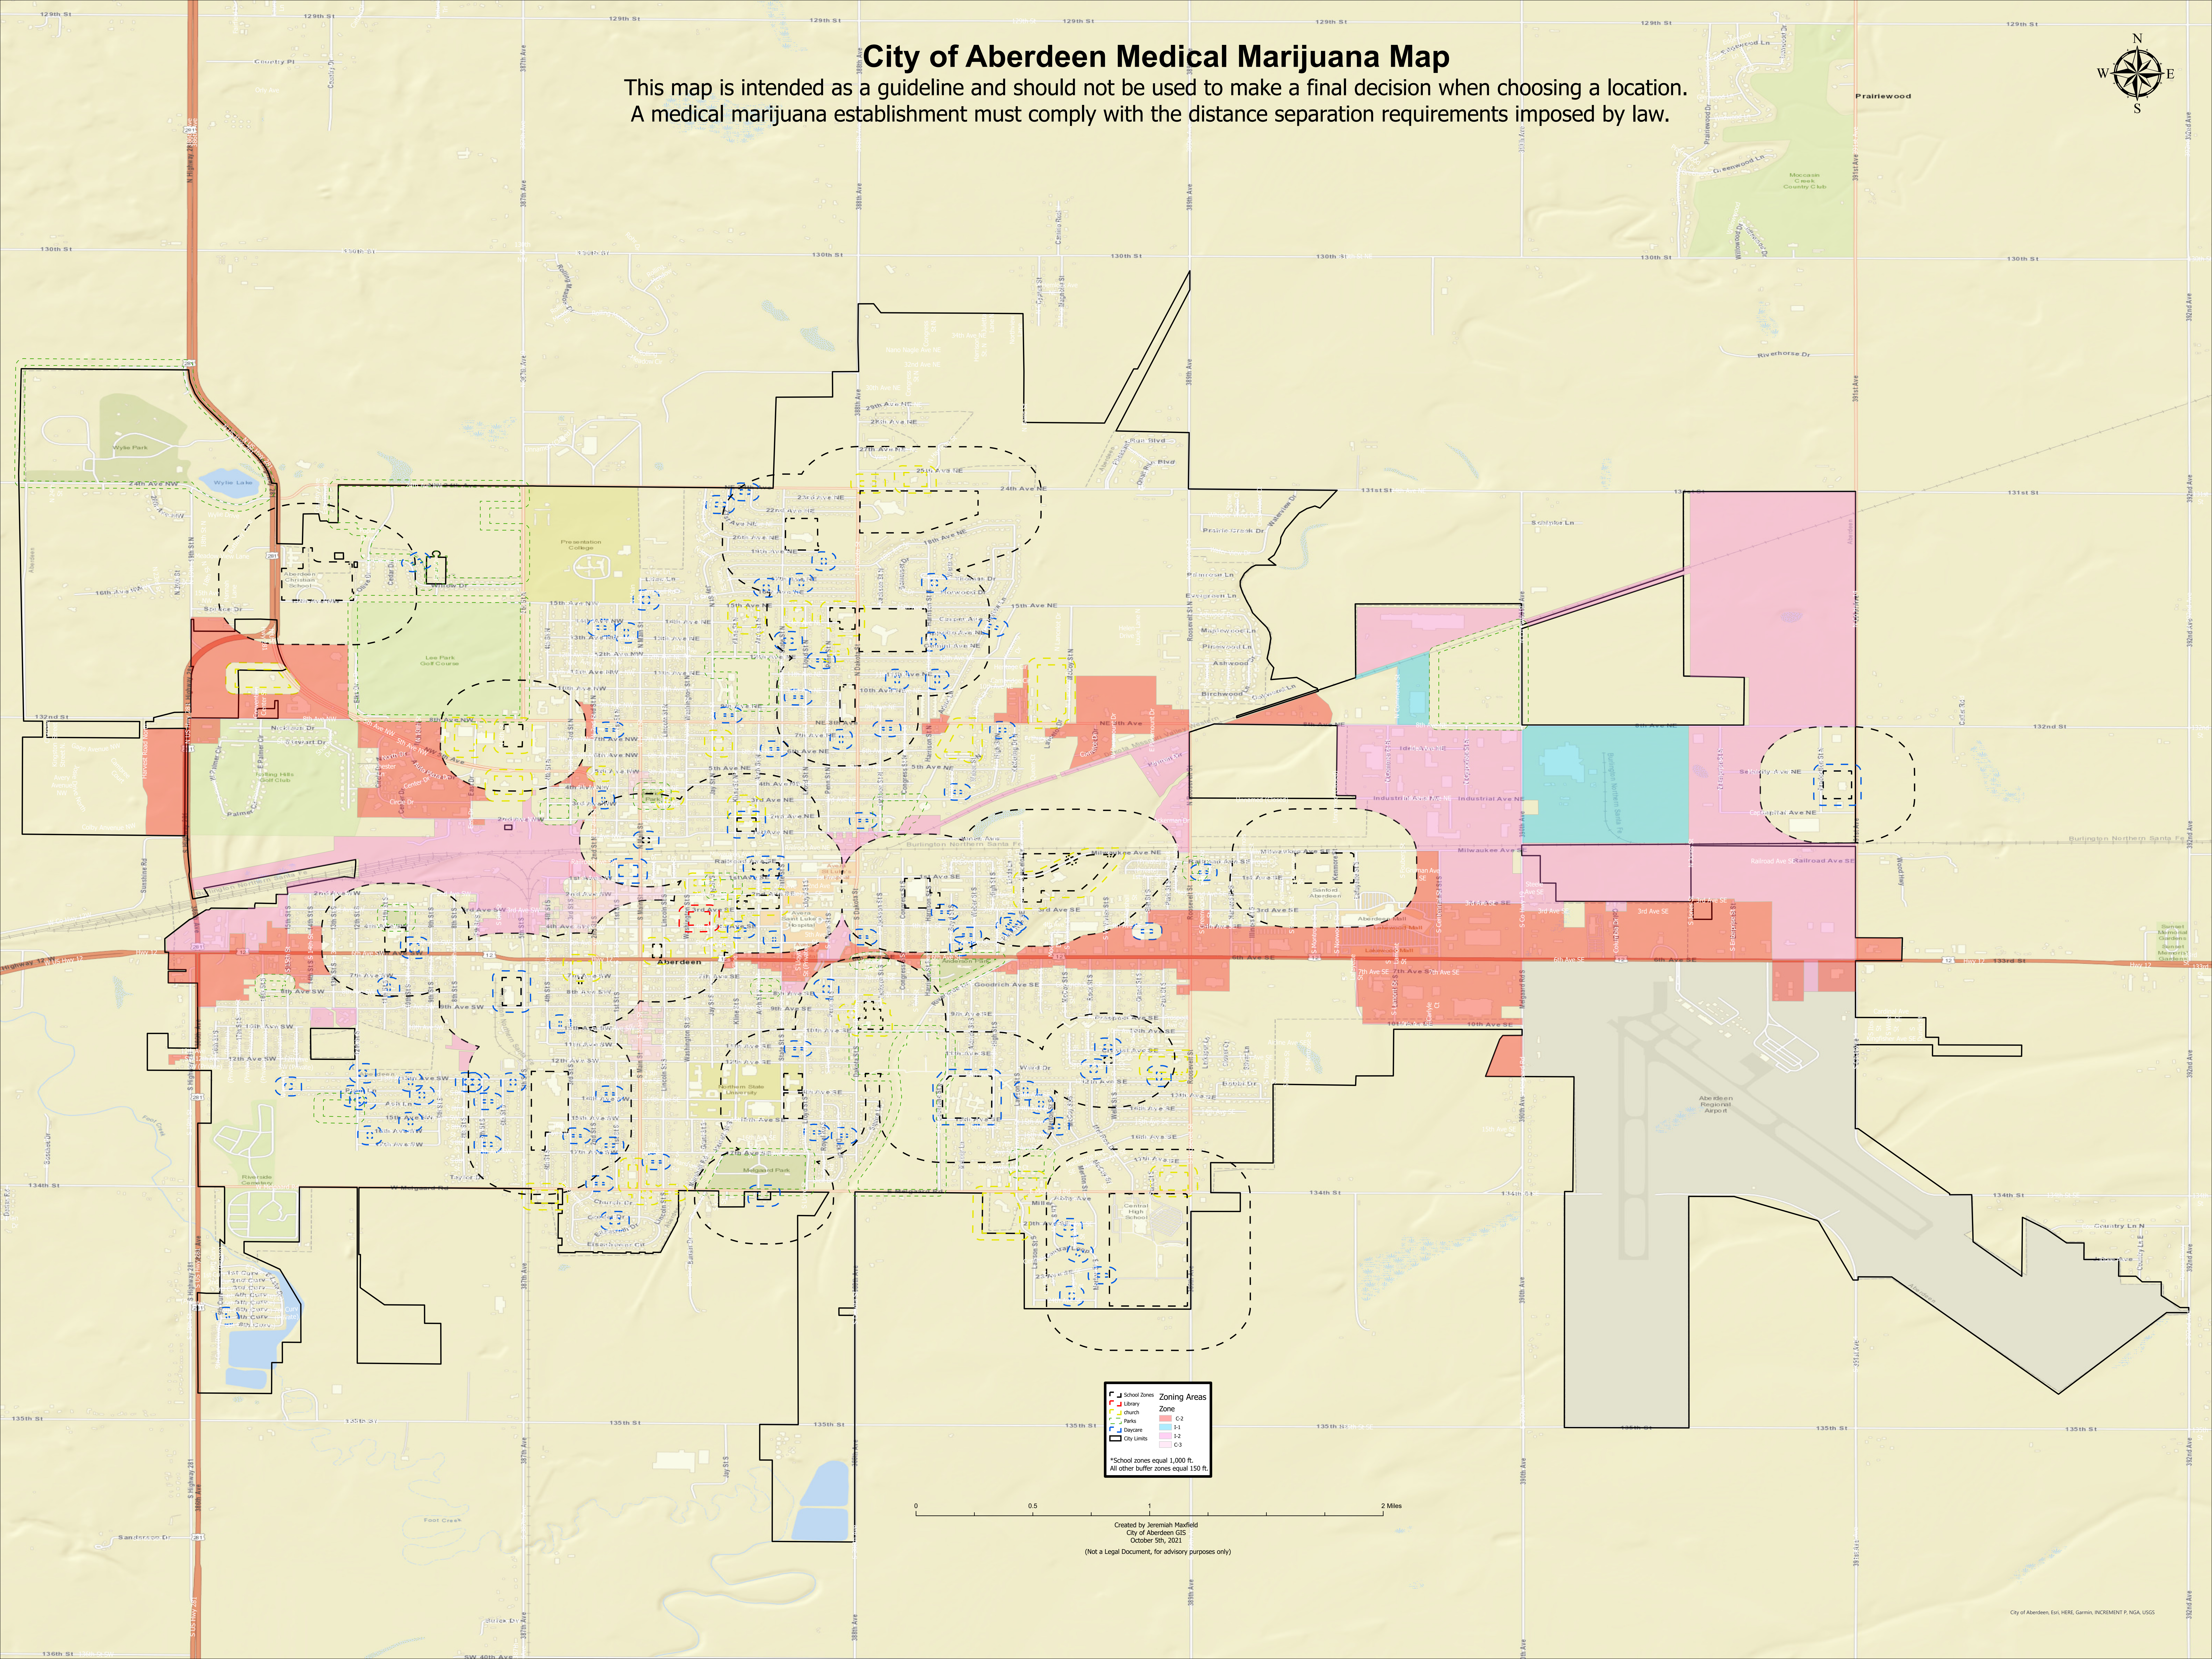

City of Aberdeen Medical Marijuana Map

This map is intended as a guideline and should not be used to make a final decision when choosing a location. A medical marijuana establishment must comply with the distance separation requirements imposed by law.

Zoning Areas

	C2
	H1
	H2
	H3
	C3

School Zones

- School Zones
- Library
- Church
- Park
- Daycare
- City Limits

*School zones equal 1,000 ft.
All other buffer zones equal 150 ft.