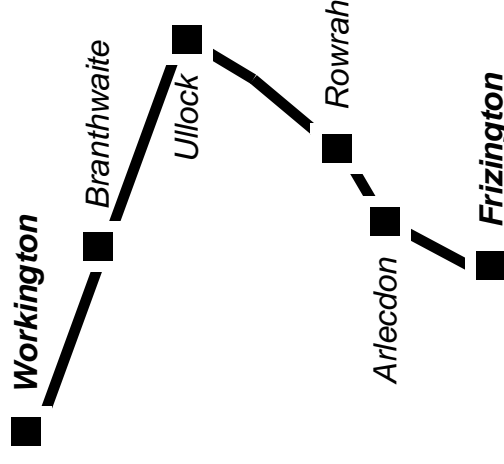

Comments and Suggestions

If you have comments or suggestions on how your local bus services may be improved, please write to:

Scheduled Bus Services Team,
Cumbria County Council,
Parkhouse Building, Baron Way,
Kingmoor Business Park,
Carlisle, Cumbria, CA6 4SJ

e.mail: public.transport@cumbria.gov.uk
'phone : 0333 240 6965 (Select option 1)

Further Information

Copies of timetables for all bus services throughout Cumbria can be found at :
www.cumbria.gov.uk/buses

For up to date journey details phone
Traveline : 0871 200 22 33.
(Daily : 07:00 to 20:00)

12p per minute plus your phone company's access charge.

This service is provided by JB Pickthall who can be contacted at 01946 862091.

It is provided with the help of financial support from Arlecdon & Frizington Parish Council

_____

For details of how to join the
West Cumbria Bus User Group
E.mail wcumbususers@gmail.com

A large print version of this timetable is available.
Contact the
Scheduled Bus Services Team
on 0333 240 69 65 (Option 1)
Monday to Friday
08:30 to 17:00

From
September 2015
(updated October 2017)

Operated by
J.B. Pickthall
Friday only

www.traveline.info
traveline 0871 200 22 33
public transport info
Open Daily 7am until 8pm
12p per minute plus your phone company's access charge.

Printed on recycled paper