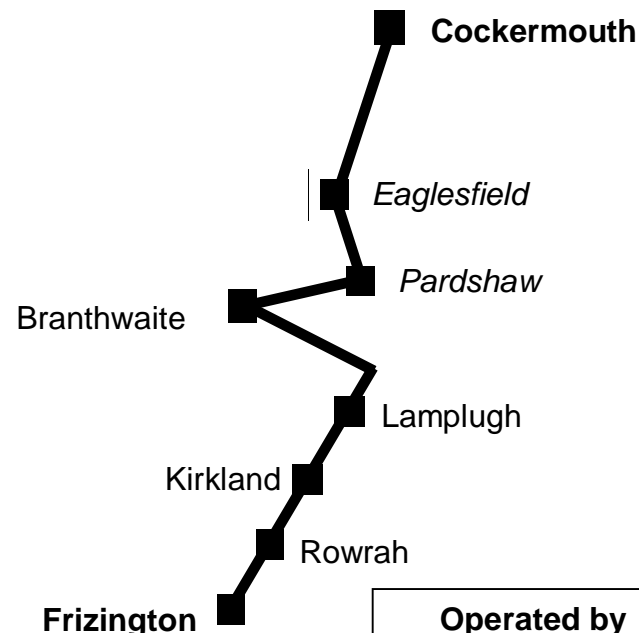

Comments and Suggestions

If you have comments or suggestions on how your local bus services may be improved, please write to:

Scheduled Bus Services Team,
Cumbria County Council,
Parkhouse Building, Baron Way,
Kingmoor Business Park,
Carlisle, Cumbria, CA6 4SJ

e.mail: public.transport@cumbria.gov.uk
'phone : 0333 240 6965 (Select option 1)

Further Information

Copies of timetables for all bus services throughout Cumbria can be found at :
www.cumbria.gov.uk/buses

For up to date journey details phone
Traveline : 0871 200 22 33.
(Daily : 07:00 to 20:00)
12p per minute plus your phone company's access charge.

This service is operated by
JB Pickthall T: 01946 862091

What's Changed

- > Bus no longer runs via Ennerdale Bridge

It is funded by

*Arlecdon & Frizington, Dean,
and Lamplugh Parish Councils*

For details of how to join the
West Cumbria Bus User Group
please phone 07561 360 615

A large print version of this
timetable is available.
Contact the
Scheduled Bus Services Team
on 0333 240 69 65 (Option 1)
Monday to Friday
08:30 to 17:00

From
5th April 2017
(Updated January 2018)

Operated by
J.B. Pickthall
Wednesdays only

www.traveline.info
0871 200 22 33
public transport info Open Daily 7am until 8pm