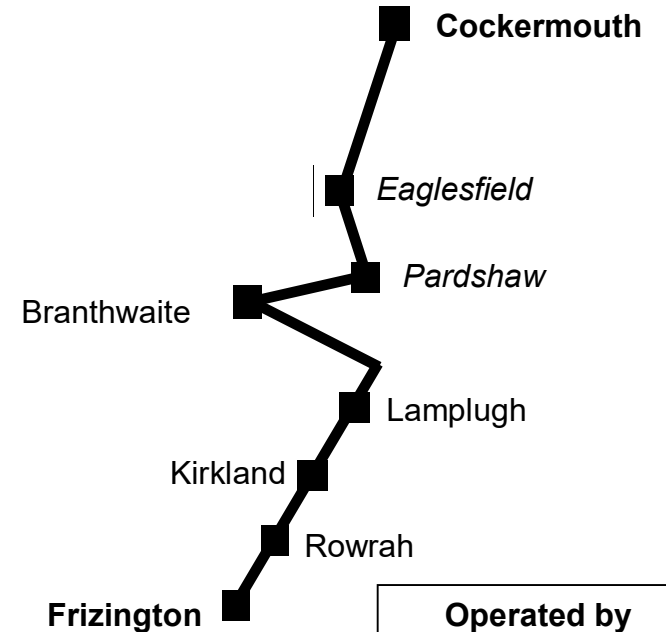

Comments and Suggestions

If you have comments or suggestions on how your local bus services may be improved, please write to:

Scheduled Bus Services Team,
Cumbria County Council,
Parkhouse Building, Baron Way,
Kingmoor Business Park,
Carlisle, Cumbria, CA6 4SJ

e.mail: public.transport@cumbria.gov.uk
'phone : 0333 240 6965 (Select option 1)

Further Information

Copies of timetables for all bus services throughout Cumbria can be found at :
www.cumbria.gov.uk/buses

For up to date journey details phone
Traveline : 0871 200 22 33.
(Daily : 07:00 to 20:00)

12p per minute plus your phone company's access charge.

This service is operated by

Jansen Travel T: 01946 862091

It is funded by
*Arlecdon & Frizington, Dean,
and Lamplugh Parish Councils*

For details of how to join the
West Cumbria Bus User Group
please phone 07561 360 615

A large print version of this
timetable is available.
Contact the
Scheduled Bus Services Team
on 0333 240 69 65 (Option 1)
Monday to Friday
08:30 to 17:00

From
20th March
2019

Operated by
Jansen Travel
Wednesdays only

www.traveline.info
0871 200 22 33
Open Daily 7am until 8pm

Printed on recycled paper

12p per minute plus your phone company's access charge.