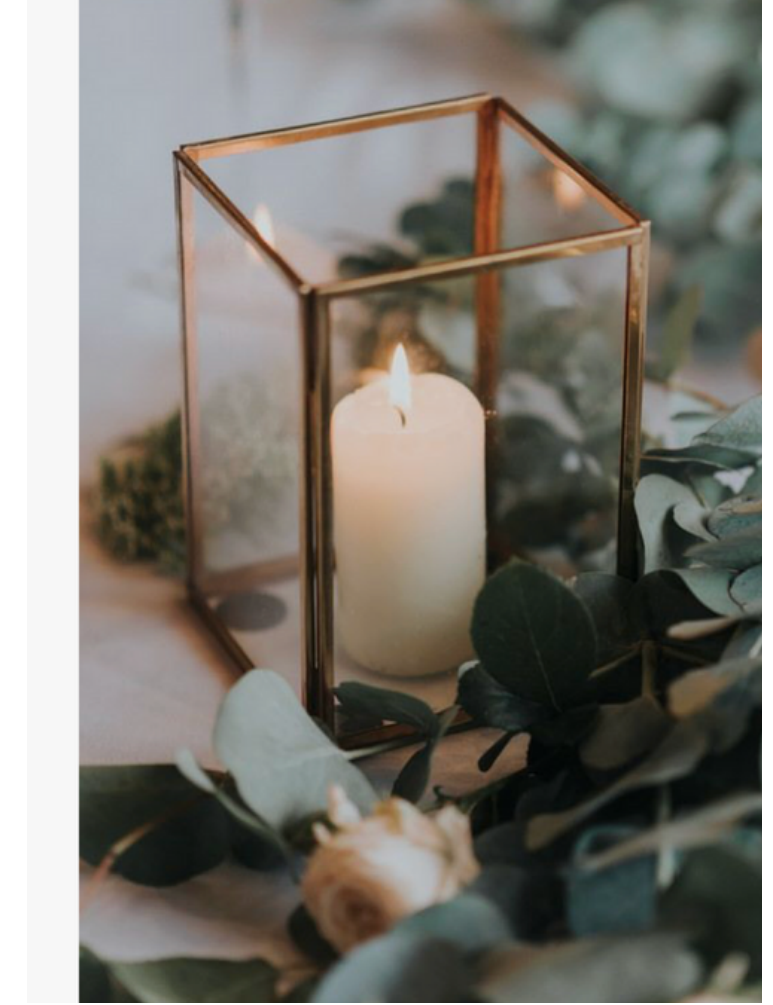

BACKDROPS's
are commercial grade steel
self erected

Customizable to Any Color or Theme
Height: 7 to 10 feet Tall
Width: 10 feet to 40 Feet Wide

Table Overlays
57"-90" Squares

Table Linen
Round or Rectangle
Silk or Poly

Table Runners
6 Feet Long
Silk- Any Color

Chair Covers
Banquet & Folding
White Fitted Stretch
or Ivory Loose Ruffle
Bottom

Dinner Napkins
20" Square
Silk or Poly

Chair Sashes
6 Feet Long
Silk

Variety of

Candle Holders & Lanterns