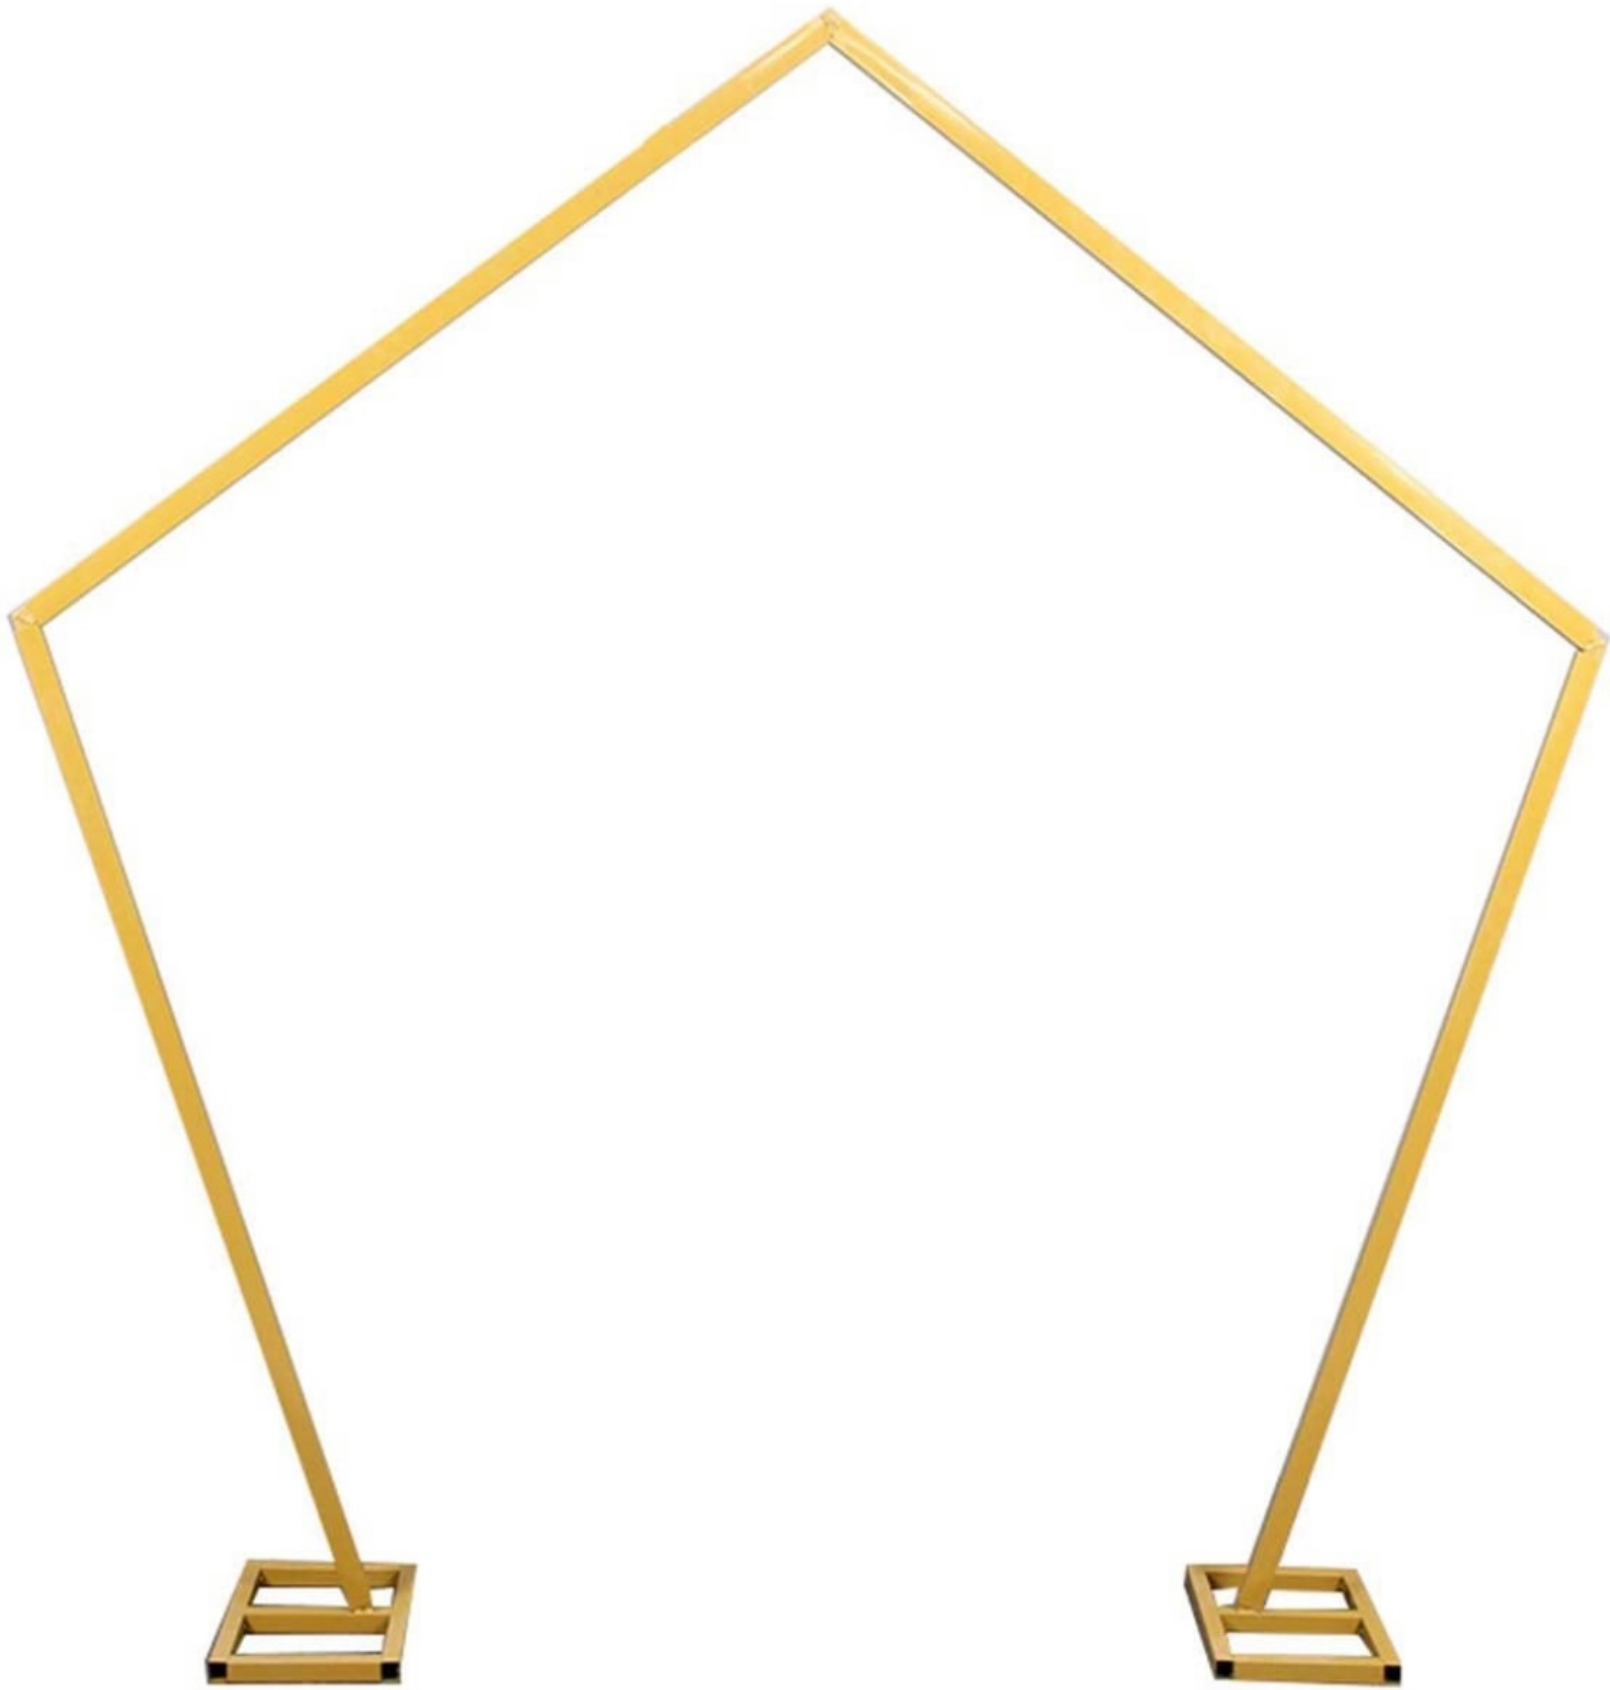

Decor Rentals

Delivered
Setup
& Returned

505-633-6929

Gold
Arches

Variety of
Colors
Arch
Covers

Wood Arches
Variety of Draping
Colors

White Arches
Variety
Arch Floral Swag

Balloon
Arches

BACKDROPS's
are commercial grade steel
self erected

Customizable to Any Color or Theme
Height: 7 to 10 feet Tall
Width: 10 feet to 40 Feet Wide

Table Overlays
57"-90" Squares

Table Linen
Round or Rectangle
Silk or Poly

Table Runners
6 Feet Long
Silk- Any Color

Chair Covers
Banquet & Folding
White Fitted Stretch
or Ivory Loose Ruffle
Bottom

Dinner Napkins
20" Square
Silk or Poly

Chair Sashes
6 Feet Long
Silk

Variety of

Candle Holders & Lanterns

**Eucalyptus, Willow,
Dusty Miller
Greenery 6 Feet Long**

EAT Cake

Chandelier
Stands

Single
Wood &
Metal

Sweet Heart Tables

Bubbly Bar

- 1 POUR SOME BUBBLY
- 2 SPLASH SOME JUICE
- 3 GARNISH WITH FRUIT

EventsbyWee.com