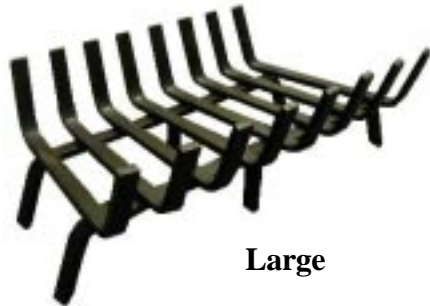

Custom Firescreen Inc.
108 Jefferson Ave.
Des Moines, IA 50314
1-800-284-1517

DEEP FOREST

LIFETIME GRATE

STACKS EASY
FOR DISPLAY

Small

Large

Extra Large

Medium

MODEL	FRONT	BACK	DEPTH
SMALL	20	16	13 1/2
MEDIUM	24	20	15 1/2
LARGE	28	24	15 1/2
EX. LARGE	36	32	17

MADE IN THE U.S.A.

LIFETIME GRATE

LIFETIME GUARANTEE