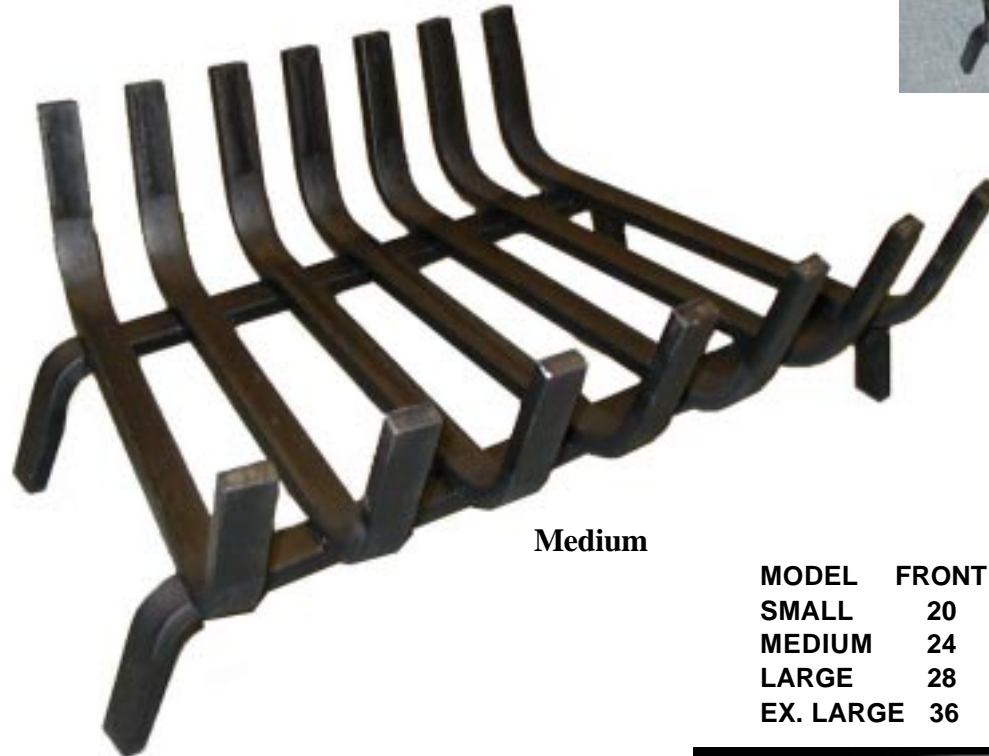

Custom Firescreen Inc.
108 Jefferson Ave.
Des Moines, IA 50314
1-800-284-1517

DEEP FOREST

LIFETIME GRATE

STACKS EASY
FOR DISPLAY

Small

Large

Extra Large

Medium

MODEL	FRONT	BACK	DEPTH
SMALL	20	16	13 1/2
MEDIUM	24	20	15 1/2
LARGE	28	24	15 1/2
EX. LARGE	36	32	17

MADE IN THE U.S.A.

LIFETIME GRATE

LIFETIME GUARANTEE