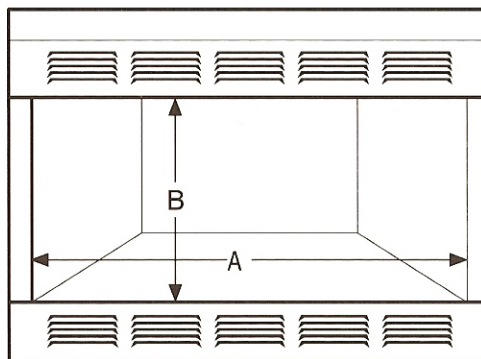

Glass

3/16" Tempered available in:

- Bronze
- Gray
- Clear

Polished Brass Bi-Fold

Measuring To Fit

Before measuring, closely inspect the firebox and look for anything that will hinder the operation of the glass and track system. Things to look for are: protruding screw heads, existing tracks that may have to be removed, damper handles, shields, or venting.

Proceed by measuring the width of your firebox (A). Then measure the height of the firebox (B). Also, care must be taken when measuring to insure that the firebox will accept the track assembly diagramed below.