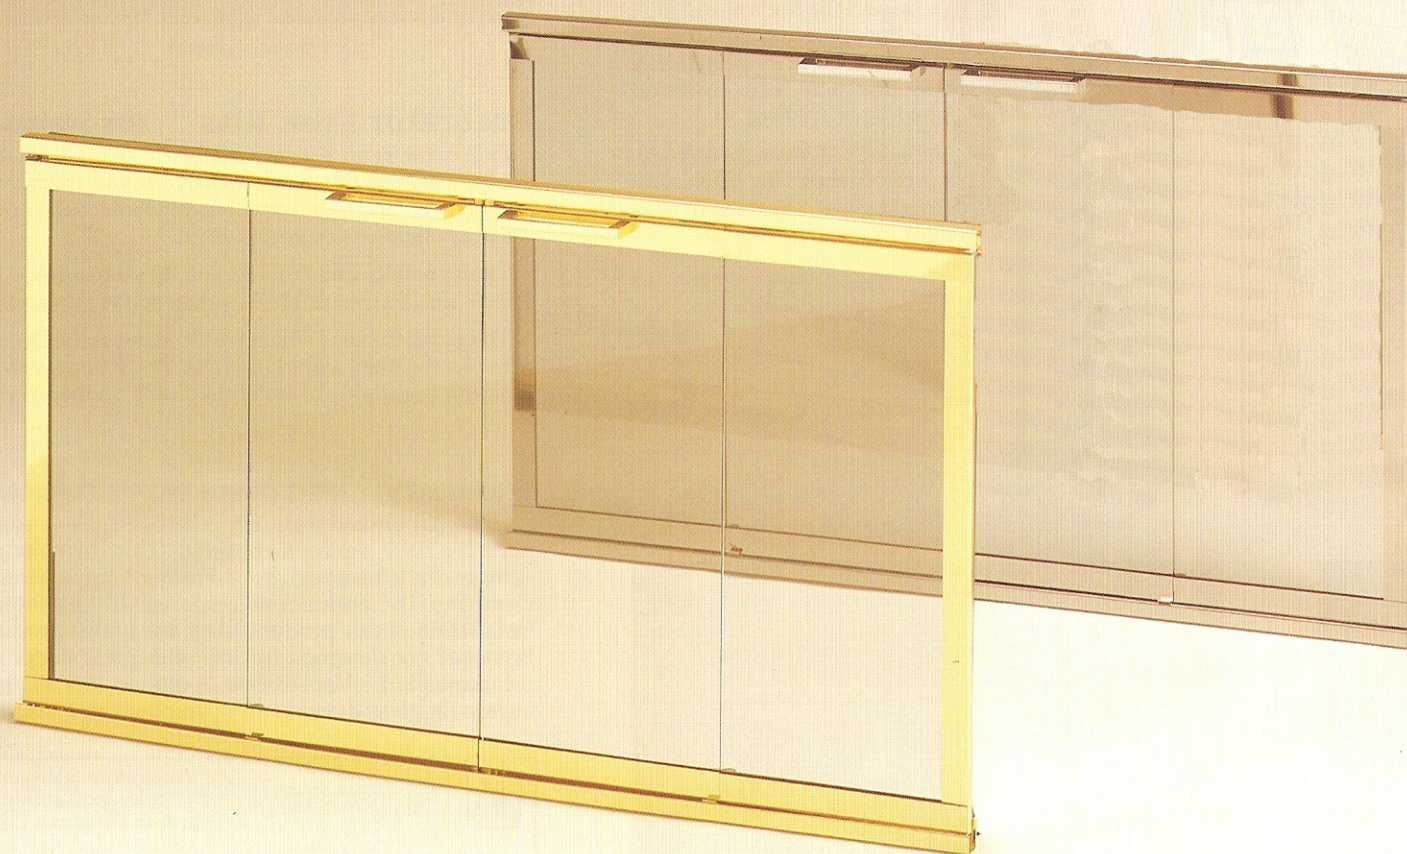

Decorator Series Glass and Tracks...

**Custom
Firescreen Inc.**

The
**Decorator Series
Glass & Track**

This glass and track system solves the problem of installing glass doors on zero clearance fireboxes, while allowing the customer to design them. The Decorator Series is a custom built, contemporary set of glass doors available in either standard bi-fold or fireview bi-fold. Our fireview option, with either bronze, smoked, or clear glass makes this door truly a custom product.

Designed with safety and elegance in mind, the glass and track door will not interfere with any louvers or venting of zero clearance units capable of accepting glass doors.

Finishes

- Solid Antique Brass
- Solid Polished Brass
- Smoked Chrome
- Plated Brass, Polished or Antique
- Brushed Nickel
- Polished Chrome
- Velvet Black