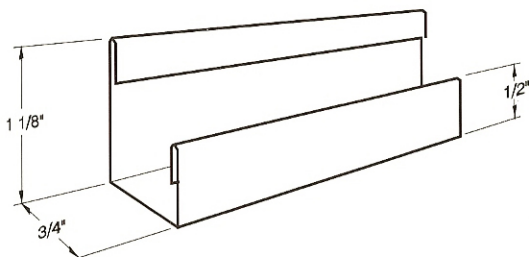

Glass

3/16" Tempered available in:

- Bronze
- Gray
- Clear

Polished Brass Bi-Fold

Measuring To Fit

Before measuring, closely inspect the firebox and look for anything that will hinder the operation of the glass and track system. Things to look for are: protruding screw heads, existing tracks that may have to be removed, damper handles, shields, or venting.

Proceed by measuring the width of your firebox (A). Then measure the height of the firebox (B). Also, care must be taken when measuring to insure that the firebox will accept the track assembly diagramed below.