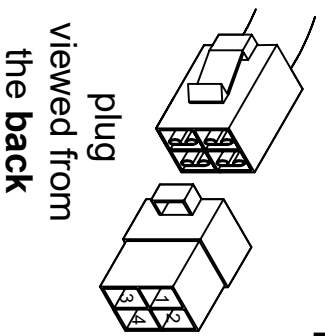

**FRONT LOOM EXTENSION FOR SPLITScreens  
AND BAY Windows USING THE SUBARU GearBOX  
WITH IMMOBILISER  
VW DASHBOARD END  
SUBARU LOOM END**

**FRONT LOOM EXTENSION**

**FOLLOW THE BELOW GUIDE TO FIT THE SUPPLIED PLUG AND  
TERMINALS TO YOUR EXISTING VANS WIRING**