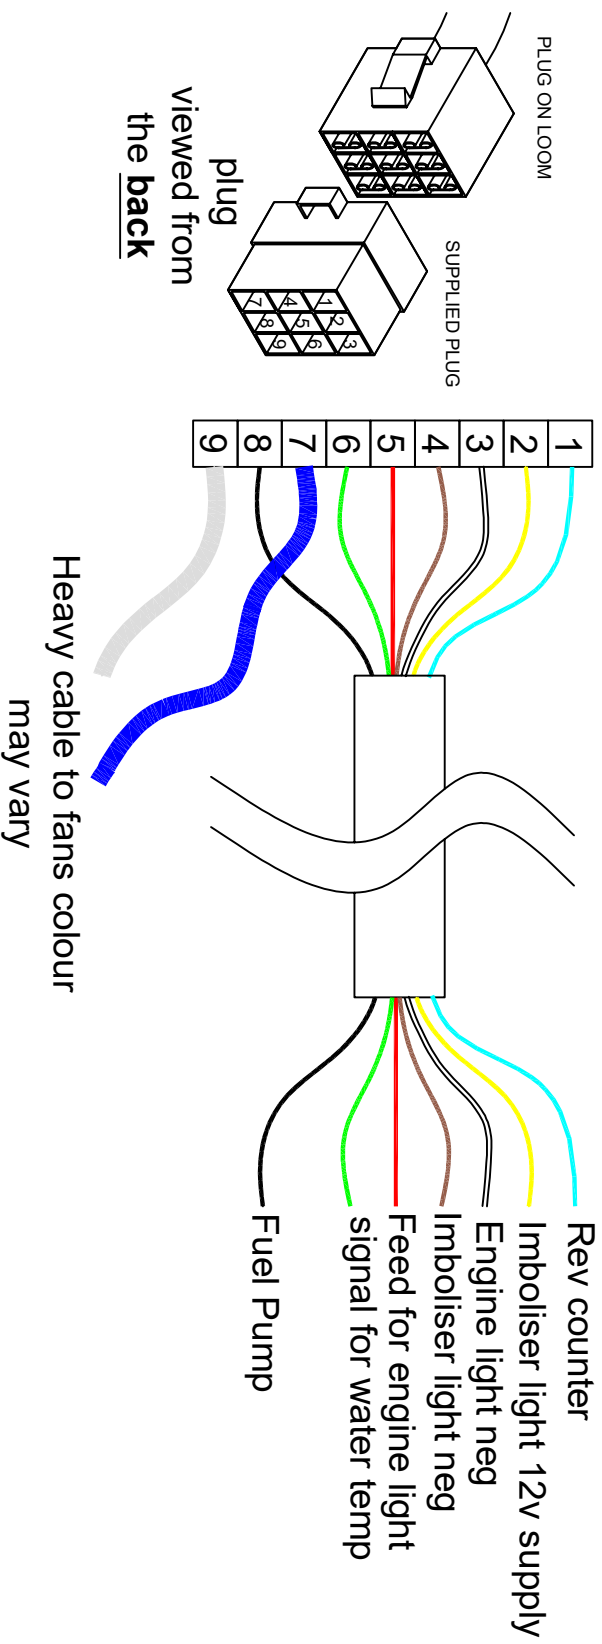

**FRONT LOOM EXTENSION FOR SPLITScreens  
AND BAY Windows USING THE SUBARU GearBOX  
WITH IMMOBILISER  
VW DASHBOARD END  
SUBARU LOOM END**

**FRONT LOOM EXTENSION**

**FOLLOW THE BELOW GUIDE TO FIT THE SUPPLIED PLUG AND  
TERMINALS TO YOUR EXISTING VANS WIRING**

- |   |                               |
|---|-------------------------------|
| 1 | Ignition feed (old coil feed) |
| 2 | Charge/battery light          |
| 3 | Oil light                     |
| 4 |                               |