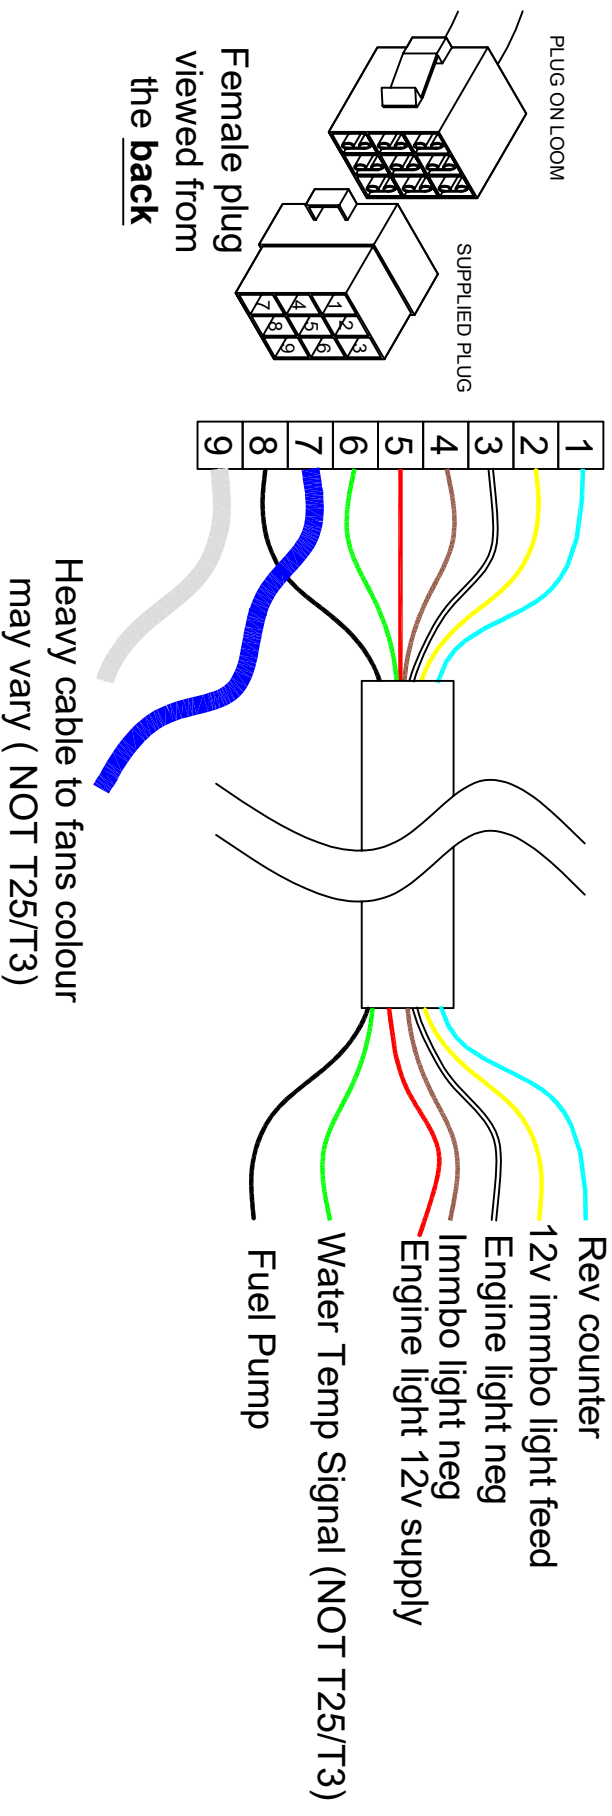

FRONT LOOM EXTENSION USING VW GEARBOX  
AND SPEED SENSOR FITTED OCT 2023

SUBARU LOOM END

VW DASHBOARD END

FRONT LOOM EXTENSION (NOT ON T25/T3 THIS IS MARKED ON THE LOOM)  
FOLLOW THE BELOW GUIDE TO FIT THE SUPPLIED PLUG AND  
TERMINALS TO YOUR EXISTING VANS WIRING

- |   |                               |
|---|-------------------------------|
| 1 | ignition feed (old coil feed) |
| 2 | Charge/battery light          |
| 3 | Oil light                     |
| 4 |                               |