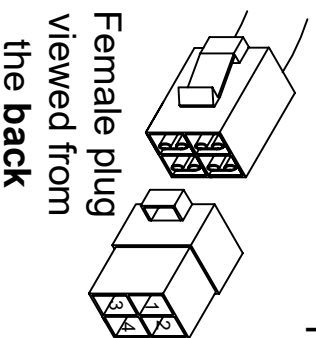

FRONT LOOM EXTENSION USING VW GEARBOX  
AND SPEED SENSOR FITTED OCT 2023

SUBARU LOOM END

VW DASHBOARD END

FRONT LOOM EXTENSION (NOT ON T25/T3 THIS IS MARKED ON THE LOOM)  
FOLLOW THE BELOW GUIDE TO FIT THE SUPPLIED PLUG AND  
TERMINALS TO YOUR EXISTING VANS WIRING