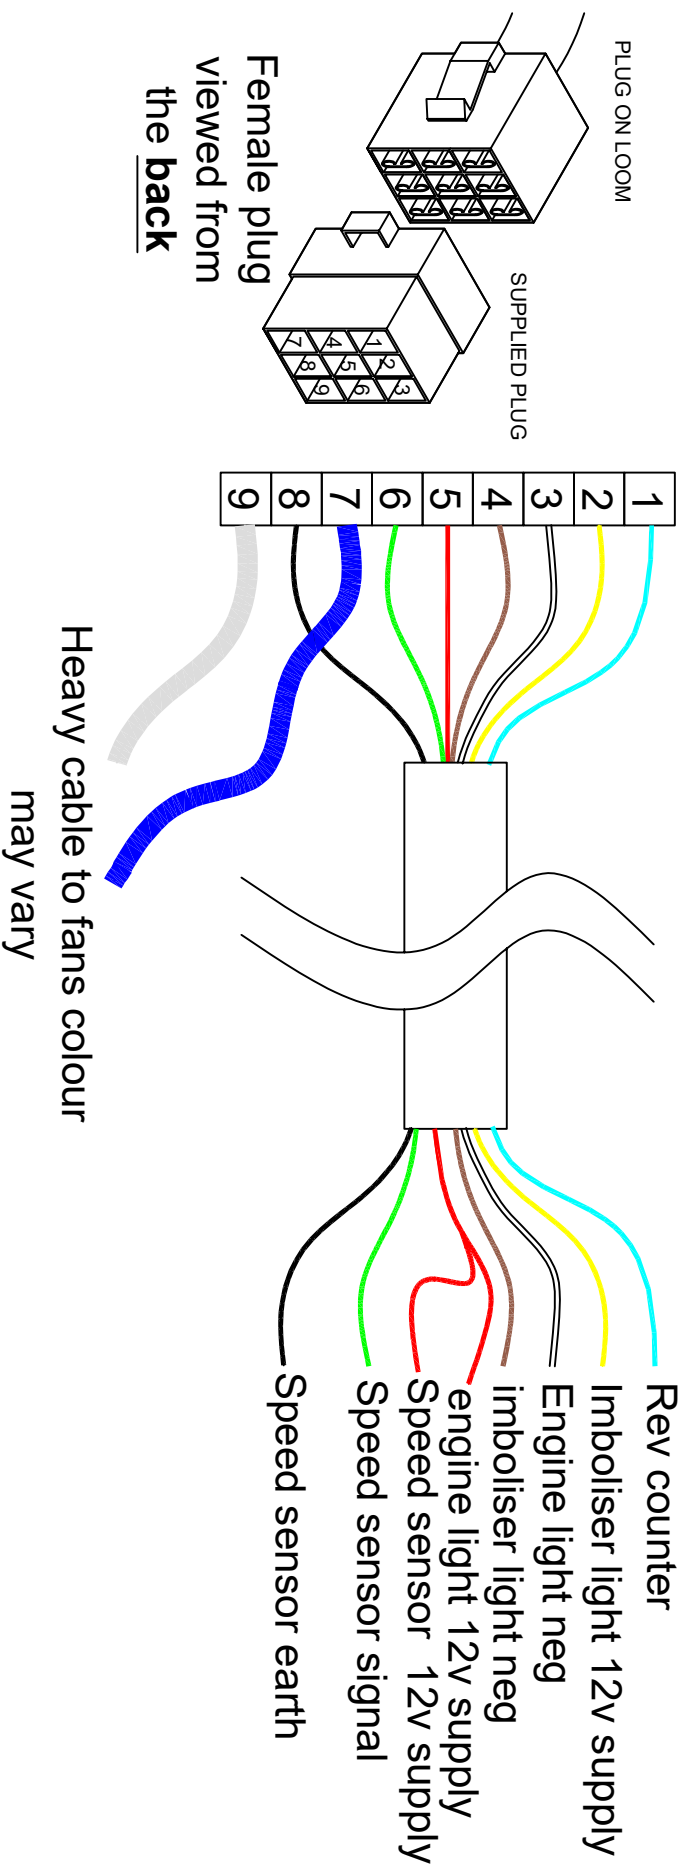

FRONT LOOM EXTENSION FOR SPLITScreens AND BAY WINDOWS USING THE VW GEARBOX

SUBARU LOOM END

VW DASHBOARD END

FRONT LOOM EXTENSION

FOLLOW THE BELOW GUIDE TO FIT THE SUPPLIED PLUG AND TERMINALS TO YOUR EXISTING VANS WIRING

1	ignition feed (old coil feed)
2	water temp
3	Charge/battery light
4	Oil light