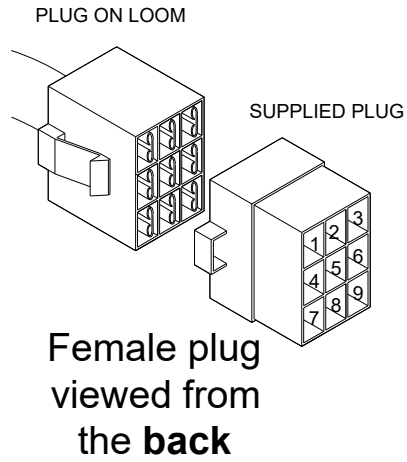

FRONT LOOM EXTENSION FOR SPLITScreens AND BAY WINDOWS USING THE VW GEARBOX

SUBARU LOOM END

VW DASHBOARD END

FRONT LOOM EXTENSION

FOLLOW THE BELOW GUIDE TO FIT THE SUPPLIED PLUG AND
TERMIALS TO YOUR EXISTING VANS WIRING

- | | |
|---|-------------------------------|
| 1 | ignition feed (old coil feed) |
| 2 | water temp |
| 3 | Charge/battery light |
| 4 | Oil light |