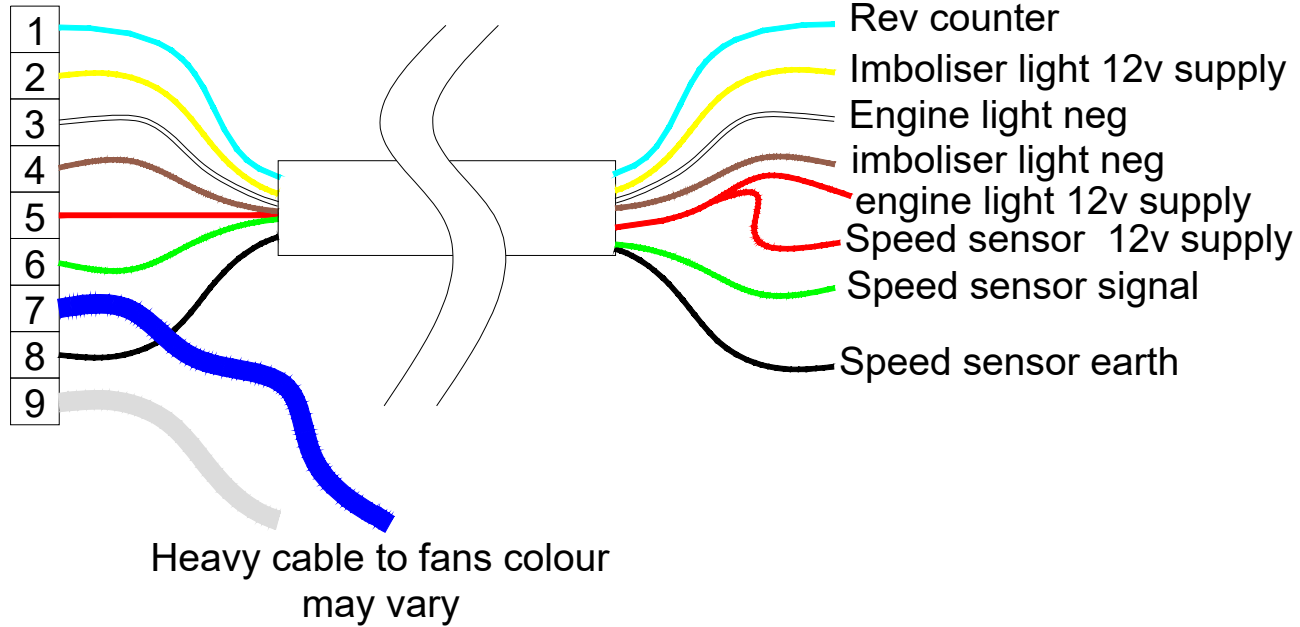

FRONT LOOM EXTENSION FOR SPLITScreens AND BAY WINDOWS USING THE VW GEARBOX

SUBARU LOOM END

VW DASHBOARD END

FRONT LOOM EXTENSION

FOLLOW THE BELOW GUIDE TO FIT THE SUPPLIED PLUG AND
TERMIALS TO YOUR EXISTING VANS WIRING

- | | |
|---|-------------------------------|
| 1 | ignition feed (old coil feed) |
| 2 | water temp |
| 3 | Charge/battery light |
| 4 | Oil light |