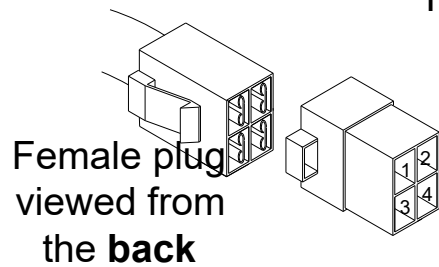

FRONT LOOM EXTENSION FOR SPLITScreens AND BAY WINDOWS USING THE VW GEARBOX

SUBARU LOOM END

VW DASHBOARD END

FRONT LOOM EXTENSION

FOLLOW THE BELOW GUIDE TO FIT THE SUPPLIED PLUG AND
TERMIALS TO YOUR EXISTING VANS WIRING