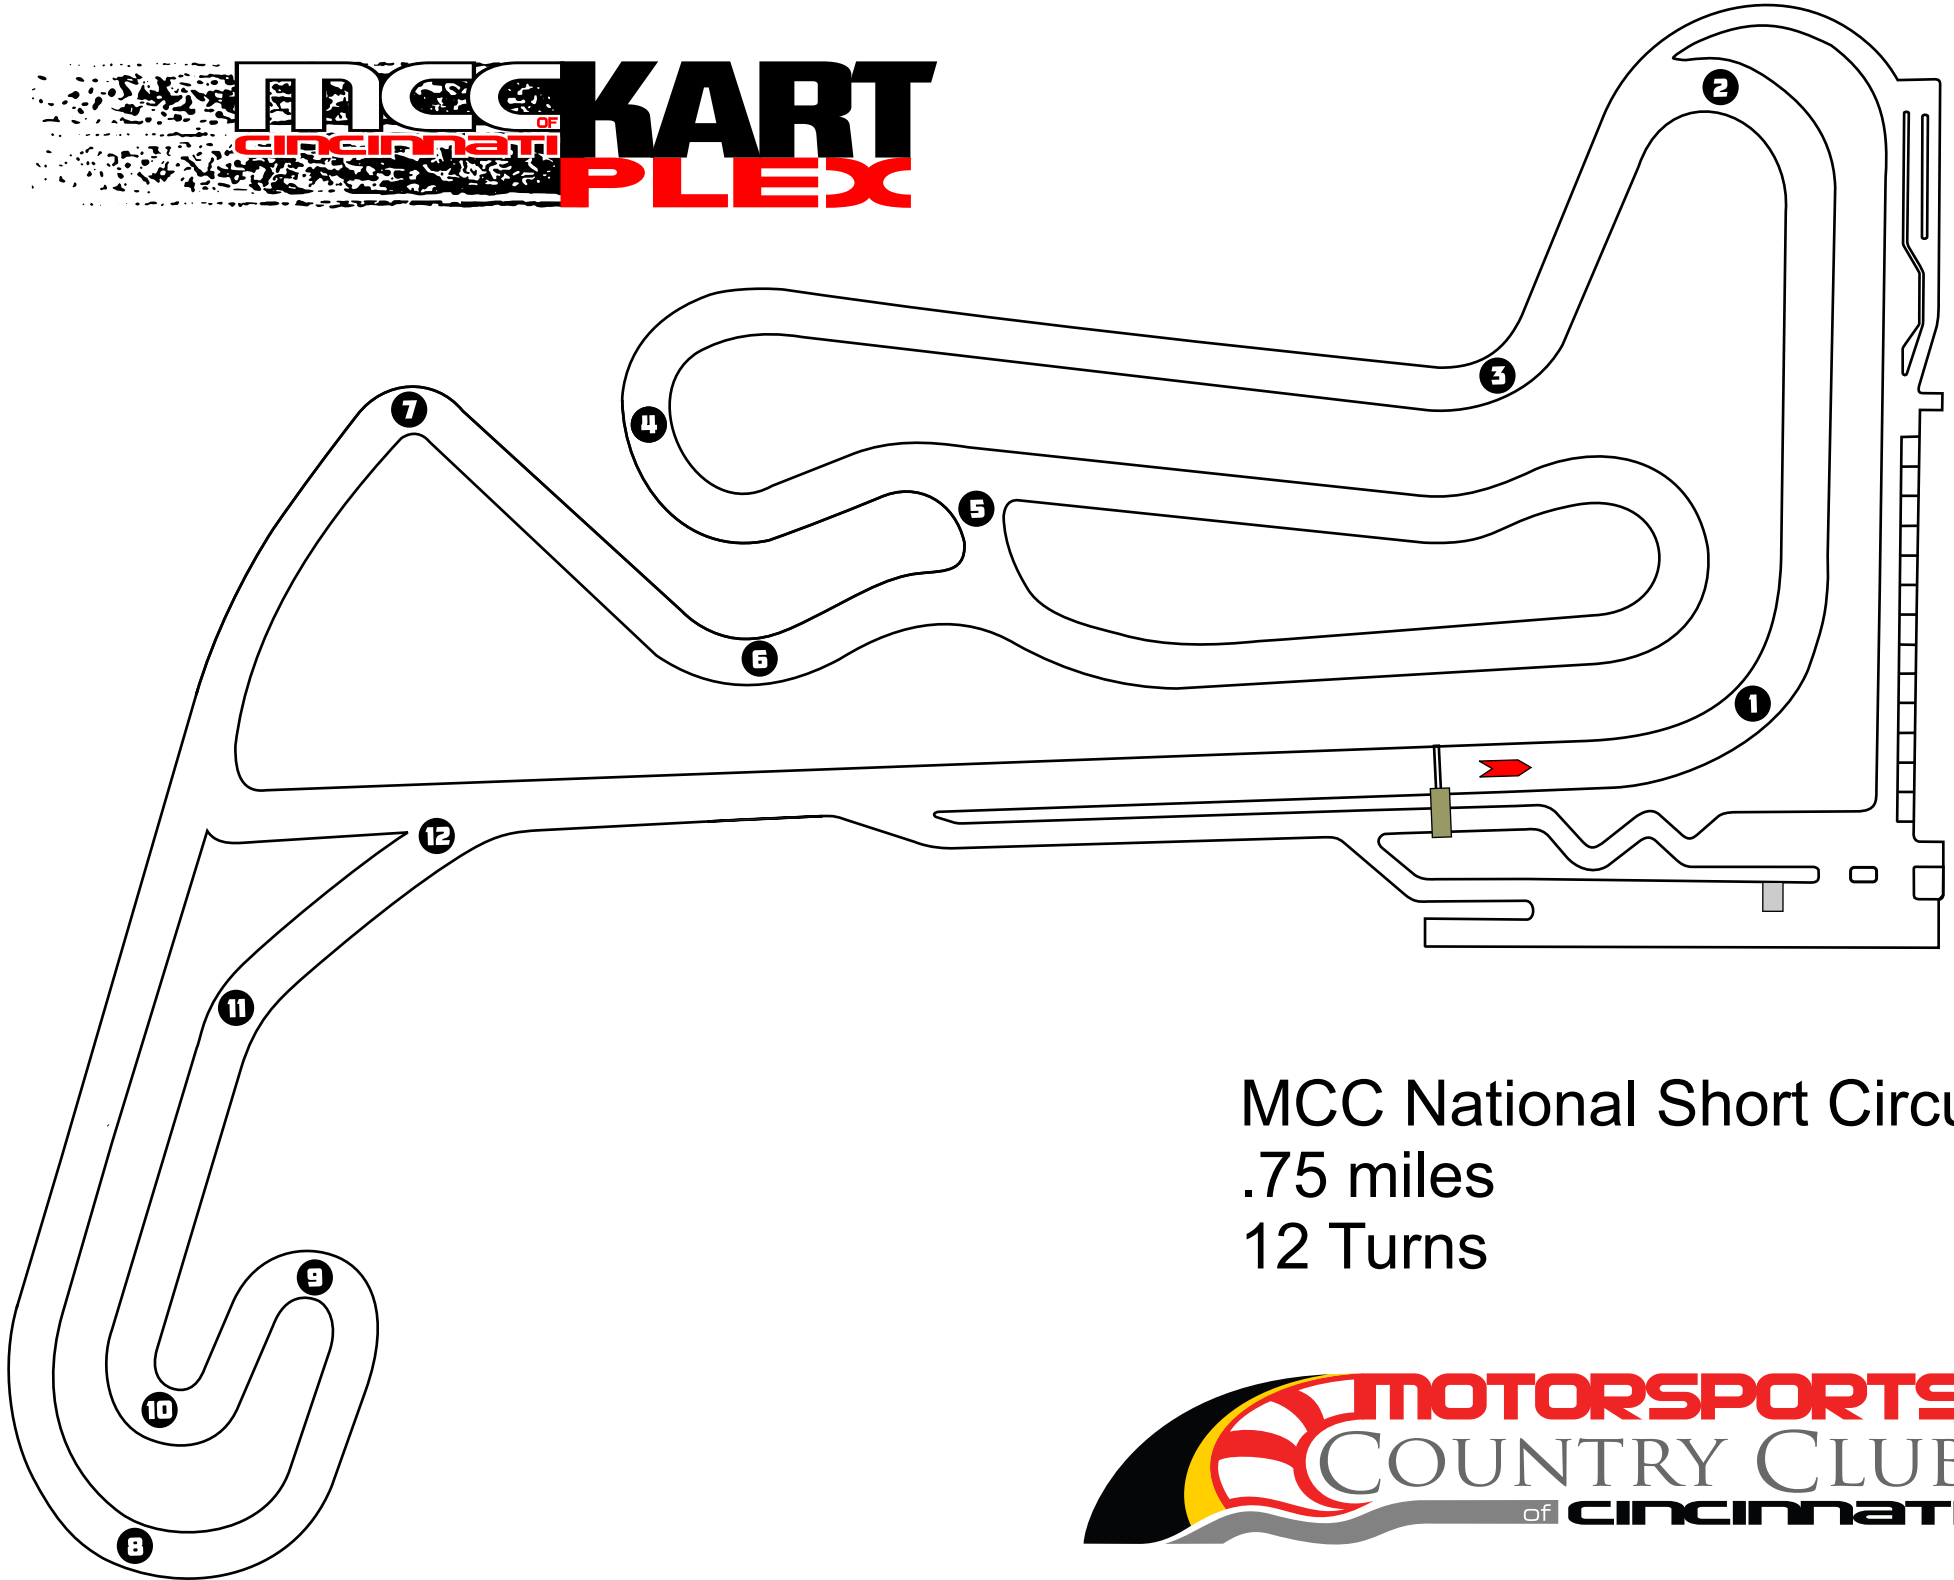

# MCC OF CINCINNATI KART PLEX

MCC National Circuit  
.95 miles  
16 Turns

MCC National Short Circuit  
.75 miles  
12 Turns

MCC Legacy Circuit  
.95 miles  
16 Turns

MCC Legacy Short Circuit  
.5 miles  
8 Turns