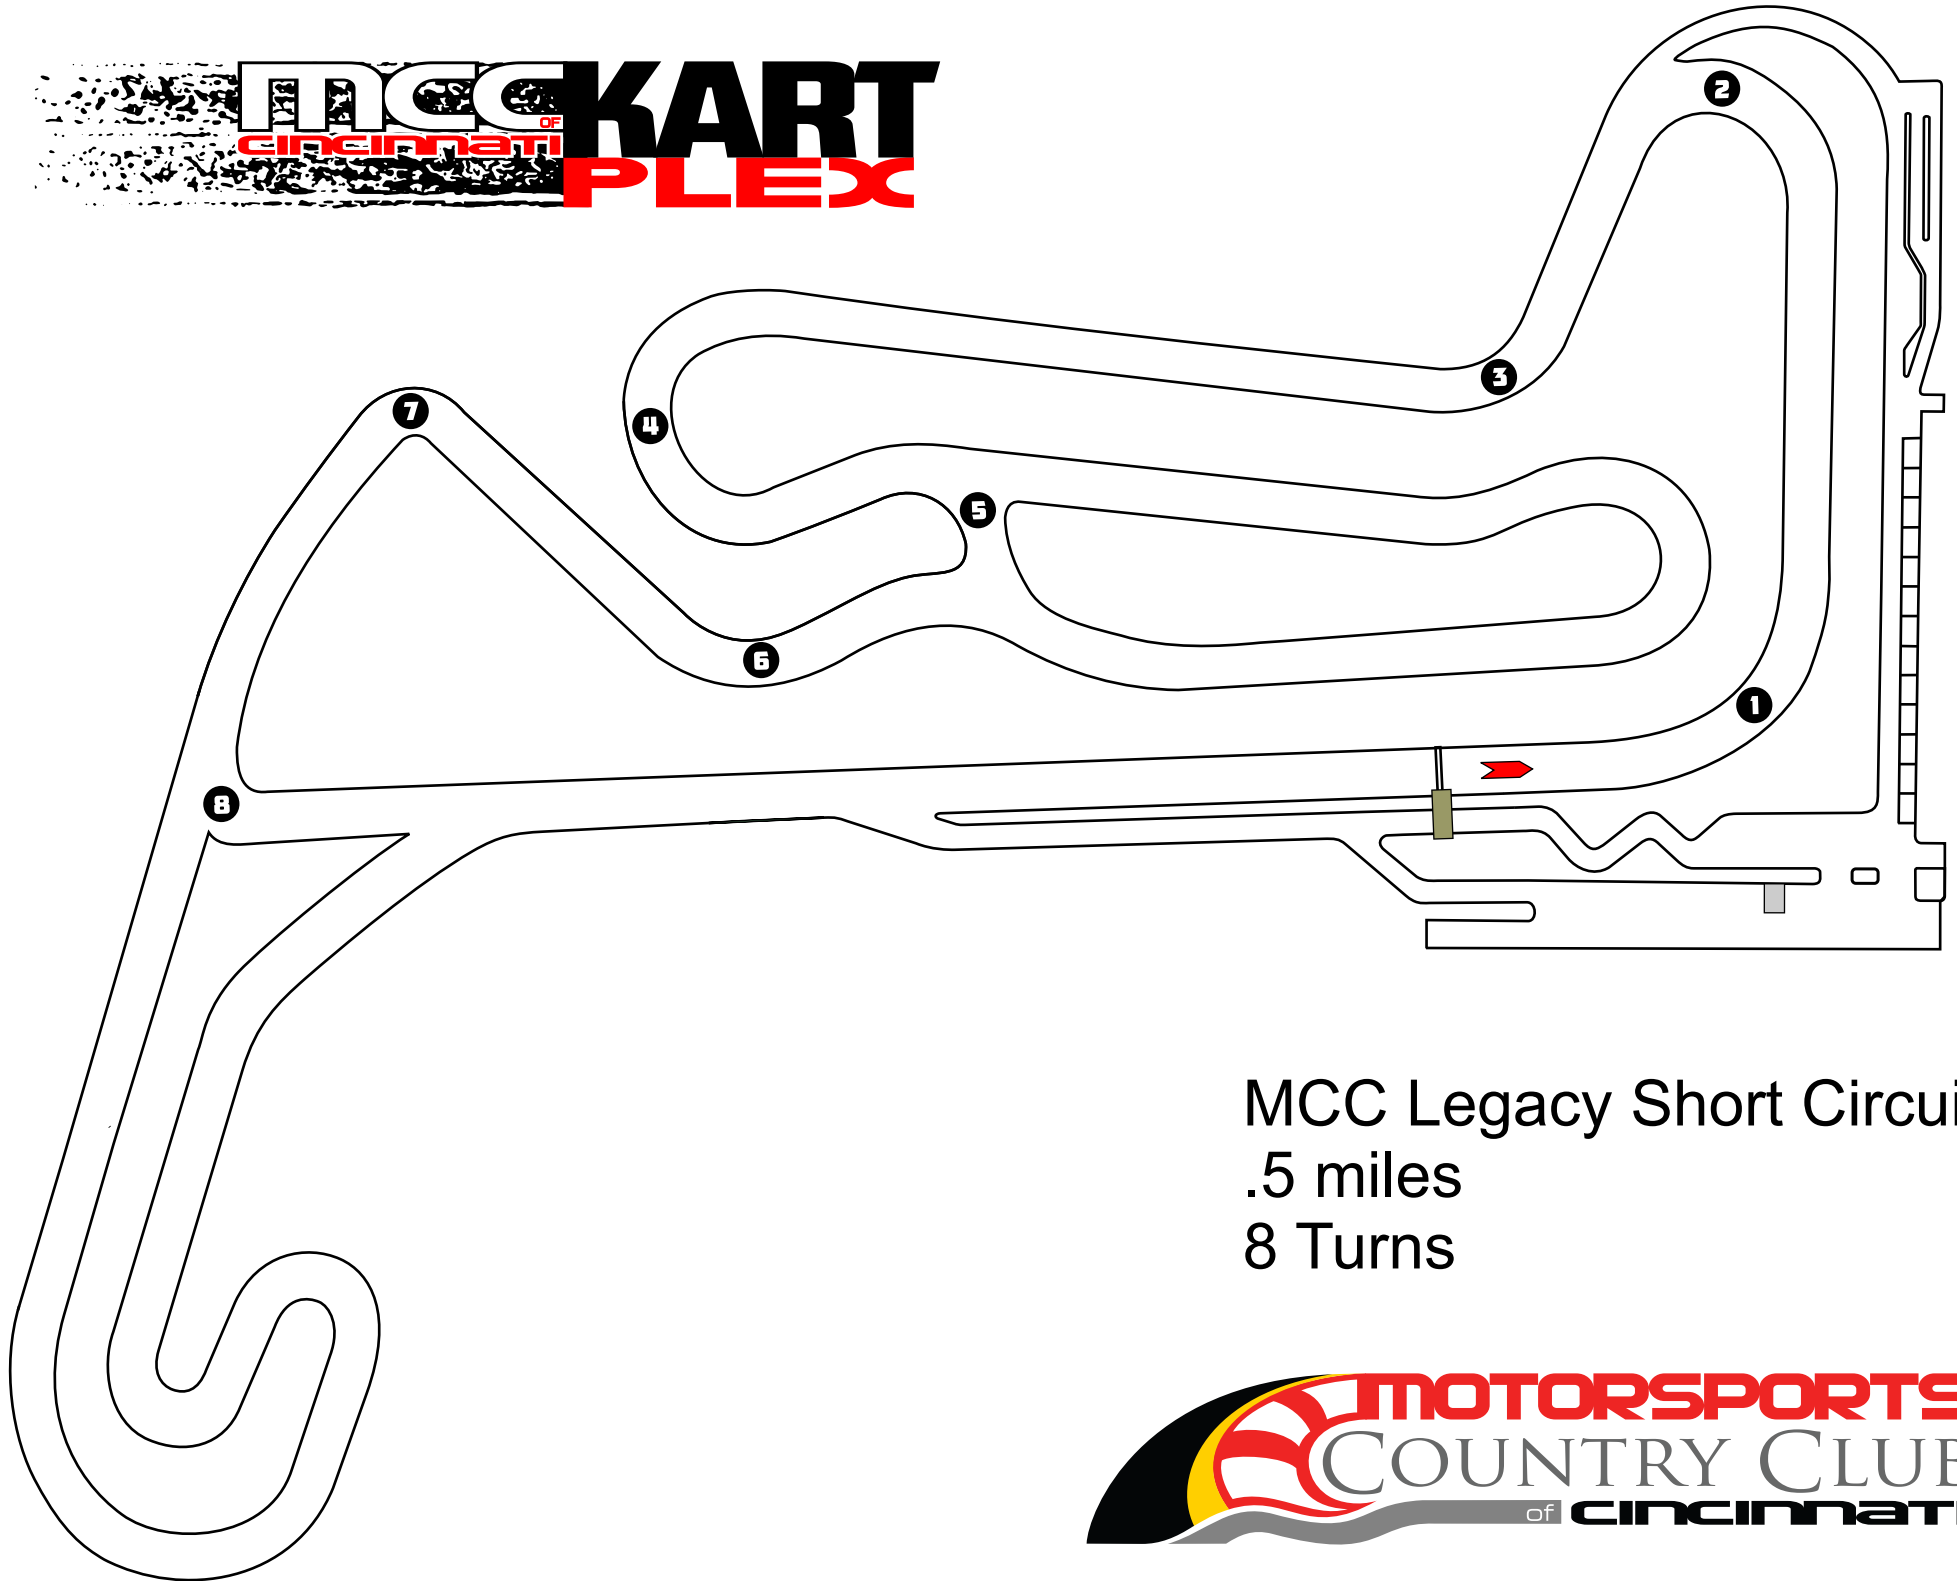

# MCC OF CINCINNATI KART PLEX

MCC National Circuit  
.95 miles  
16 Turns

MCC National Short Circuit  
.75 miles  
12 Turns

MCC Legacy Circuit  
.95 miles  
16 Turns

MCC Legacy Short Circuit  
.5 miles  
8 Turns