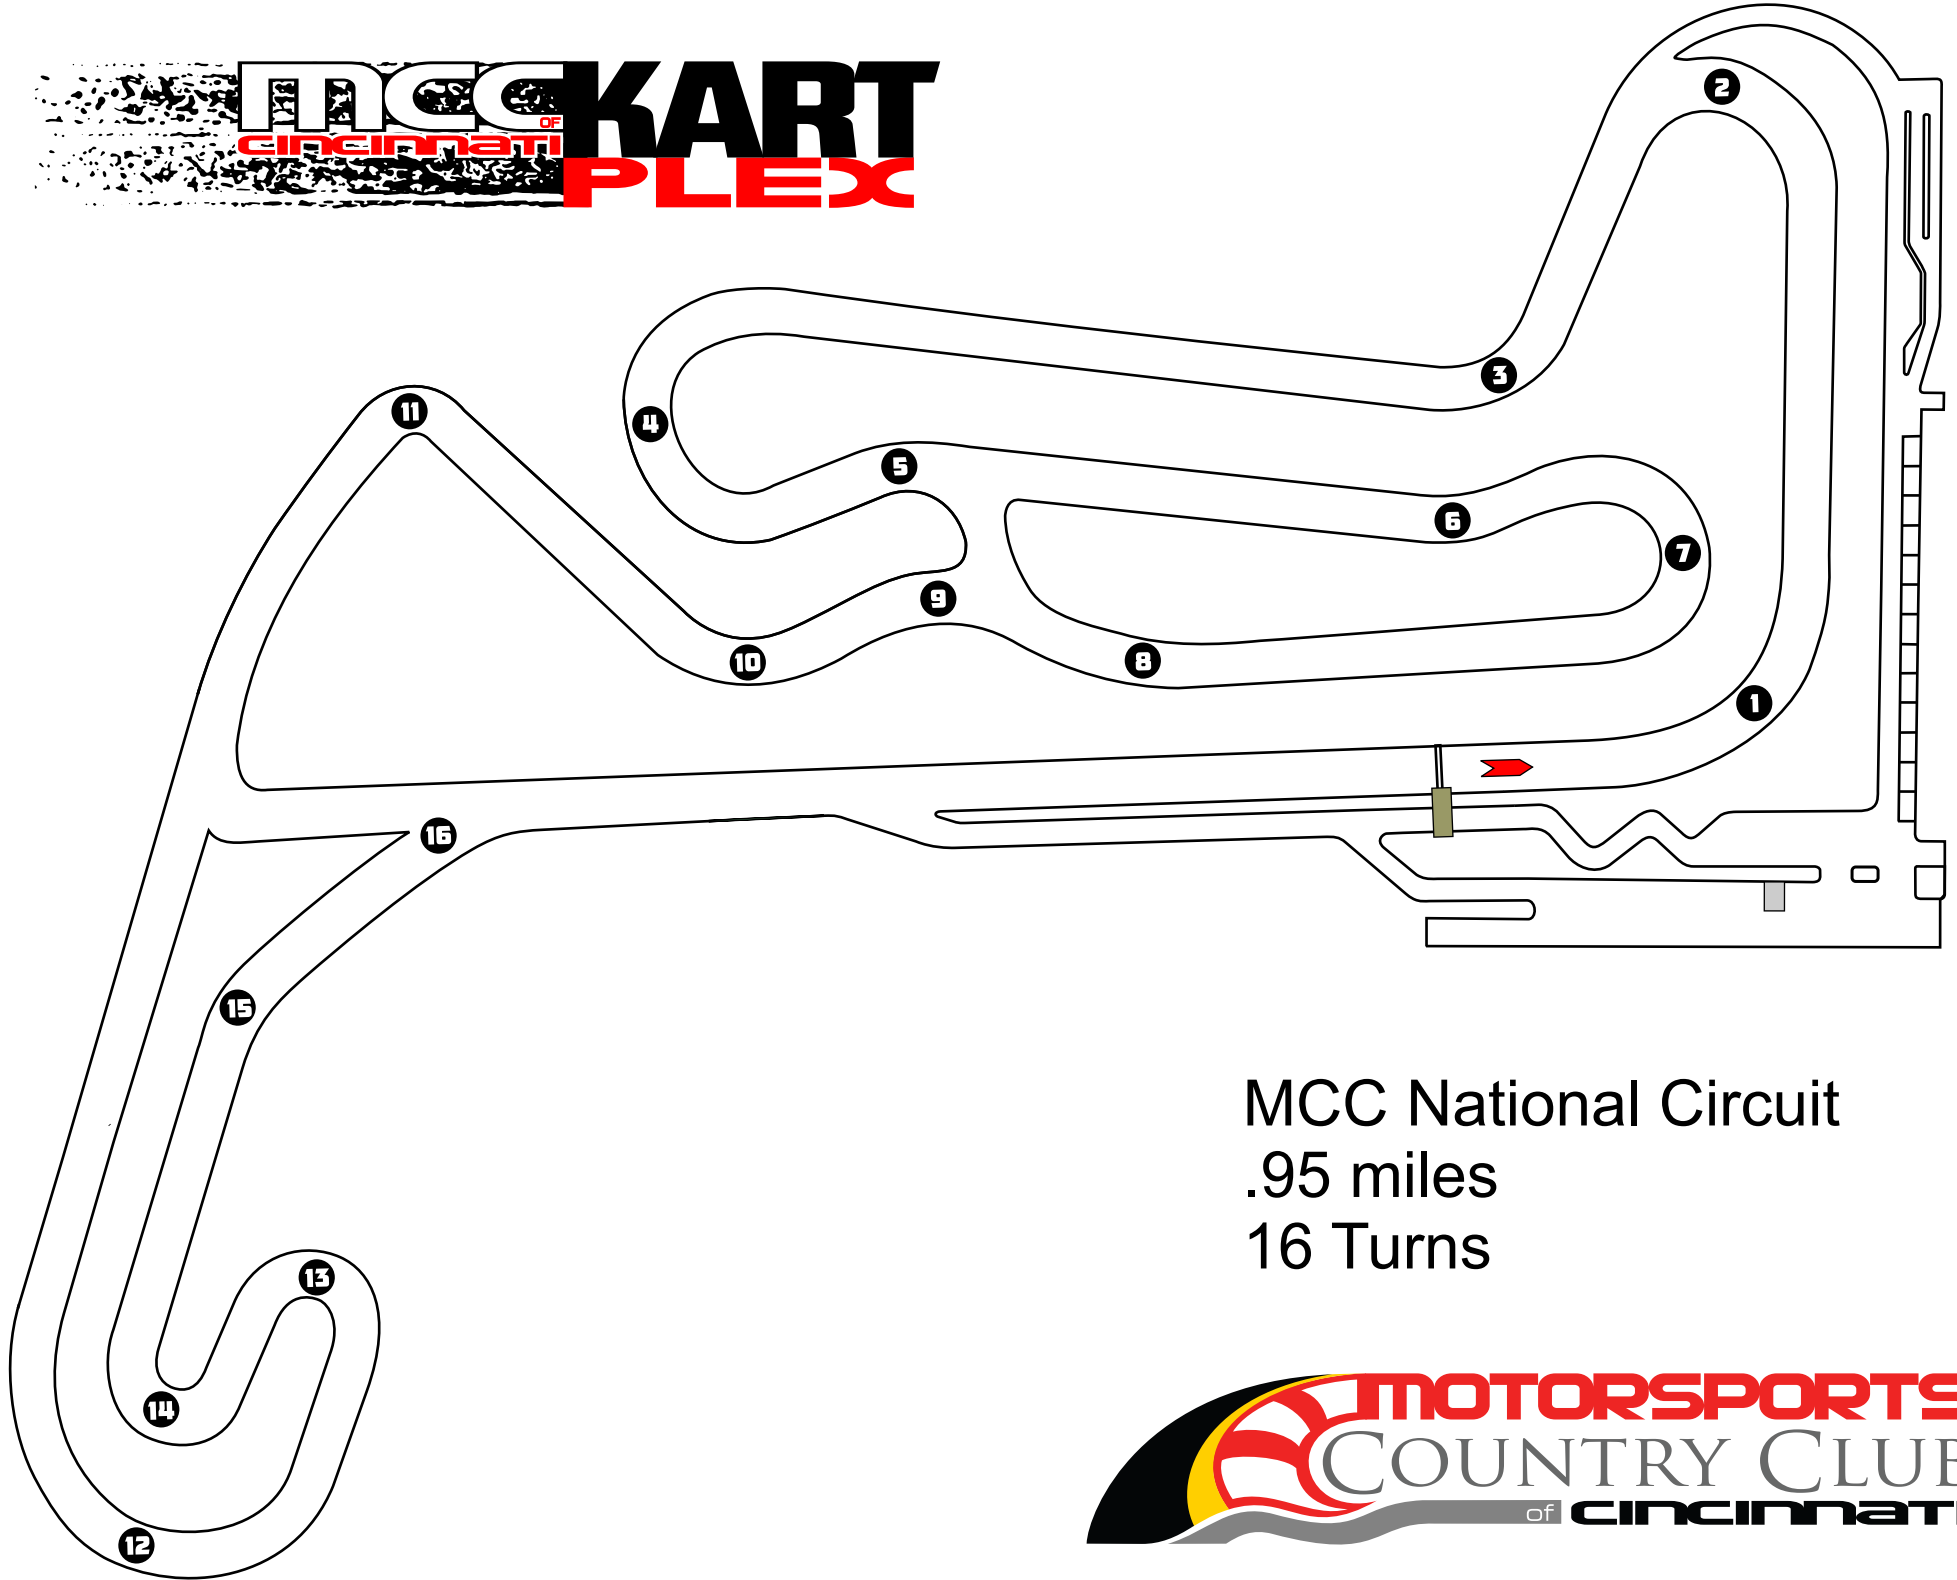

# MCC OF CINCINNATI KART PLEX

MCC National Circuit  
.95 miles  
16 Turns

MCC National Short Circuit  
.75 miles  
12 Turns

MCC Legacy Circuit  
.95 miles  
16 Turns

MCC Legacy Short Circuit  
.5 miles  
8 Turns