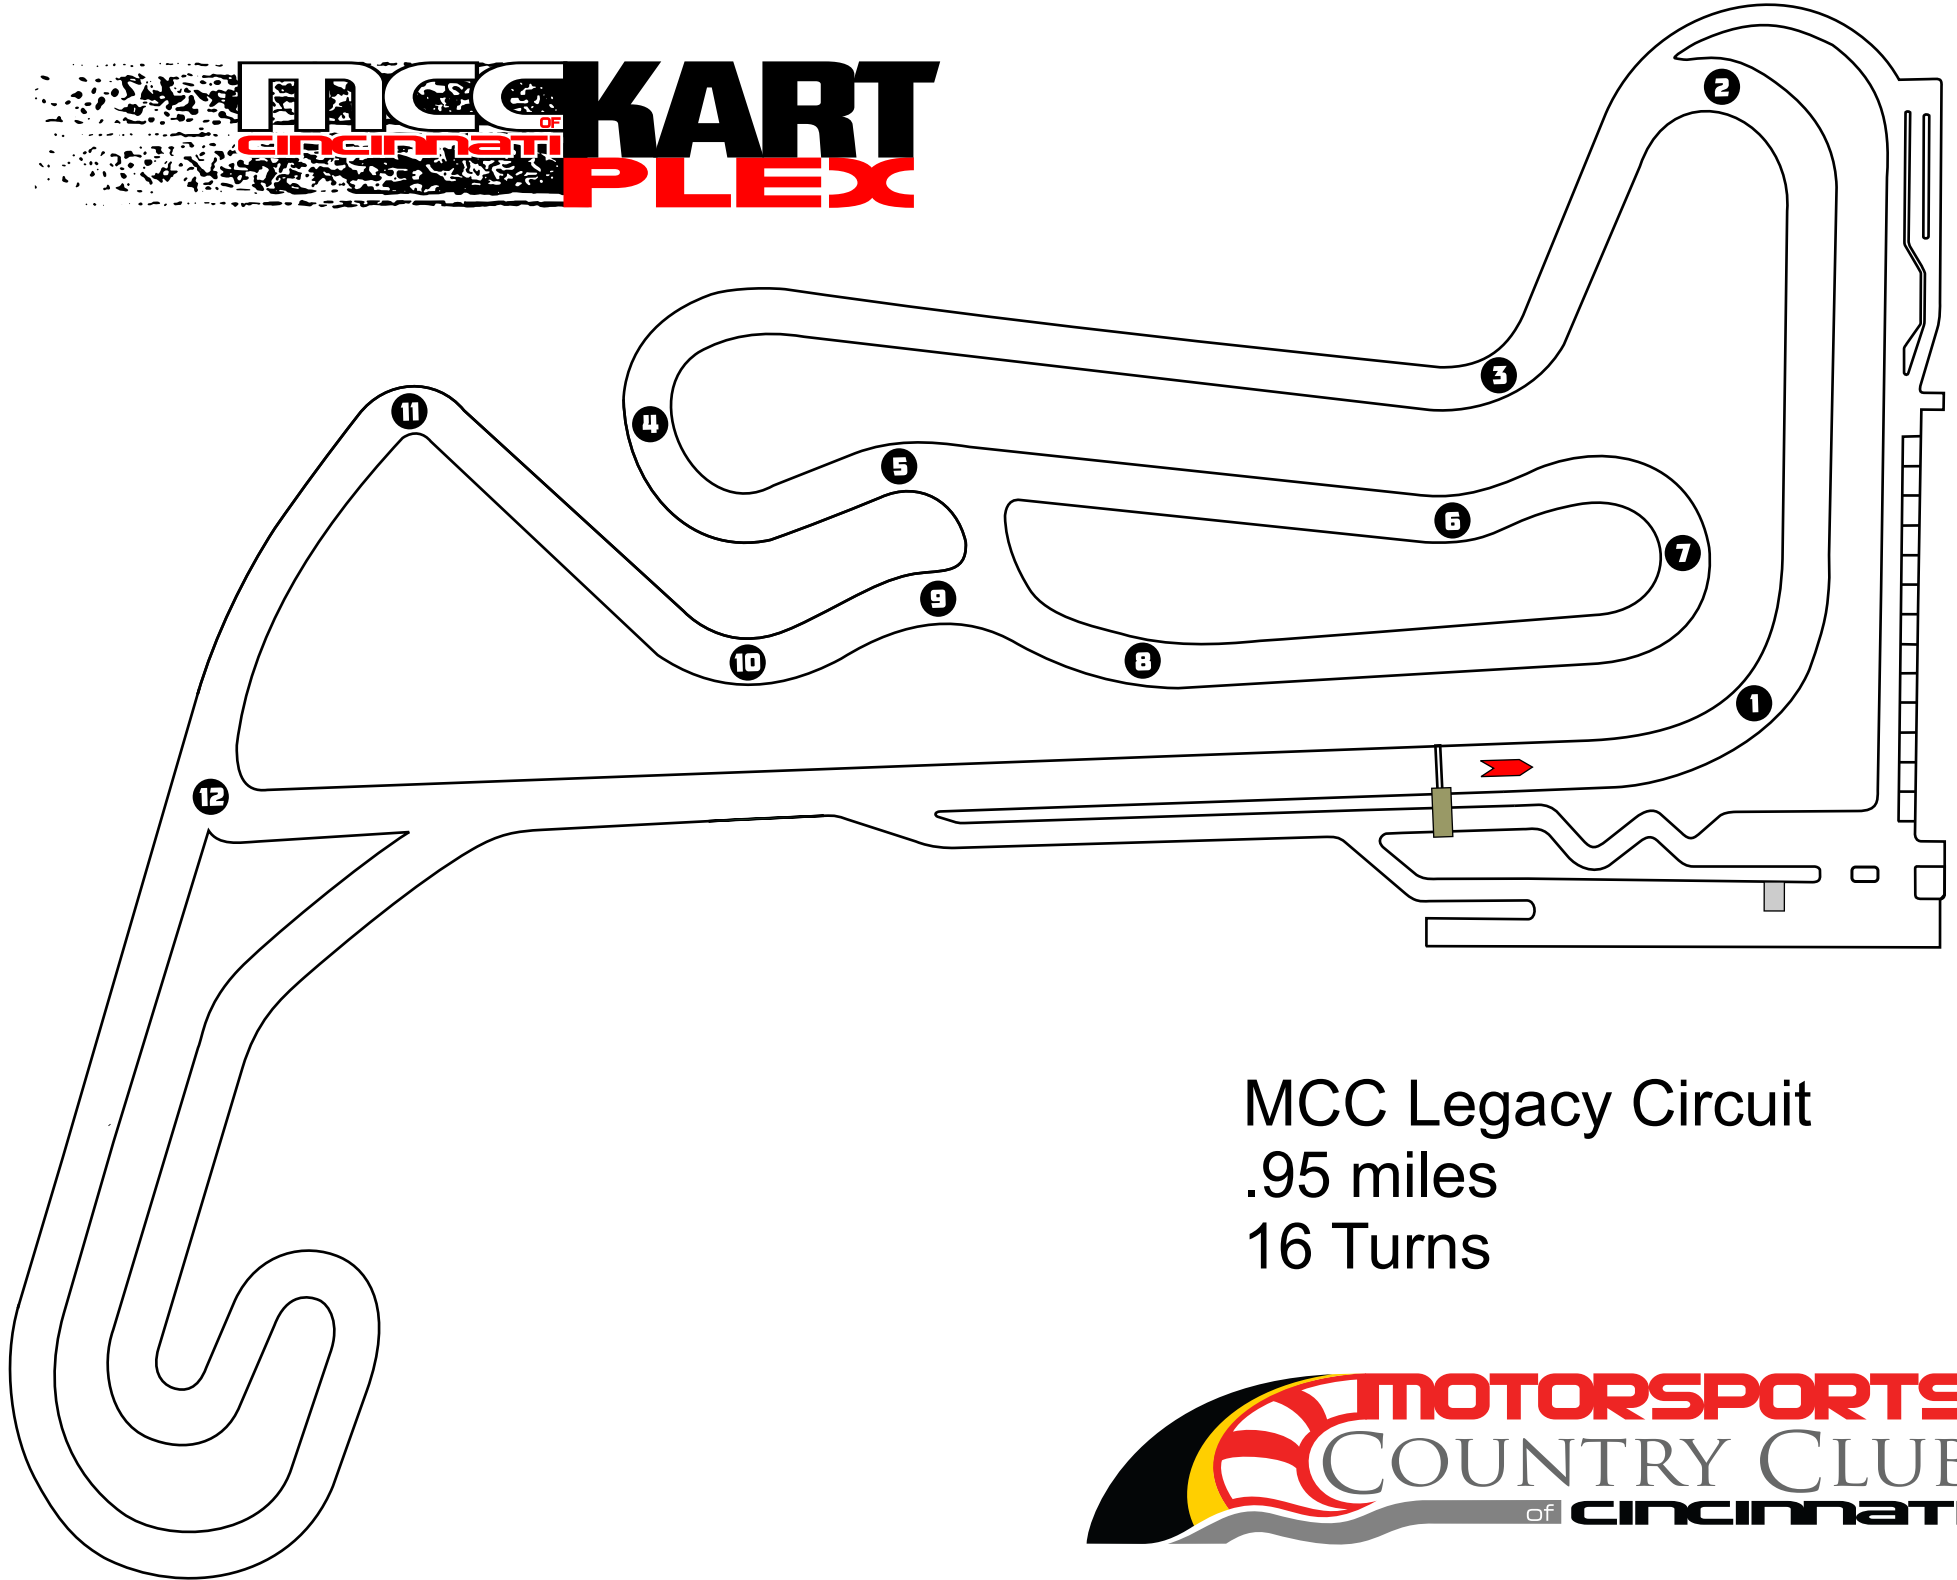

# MCC OF CINCINNATI KART PLEX

MCC National Circuit  
.95 miles  
16 Turns

MCC National Short Circuit  
.75 miles  
12 Turns

MCC Legacy Circuit  
.95 miles  
16 Turns

MCC Legacy Short Circuit  
.5 miles  
8 Turns