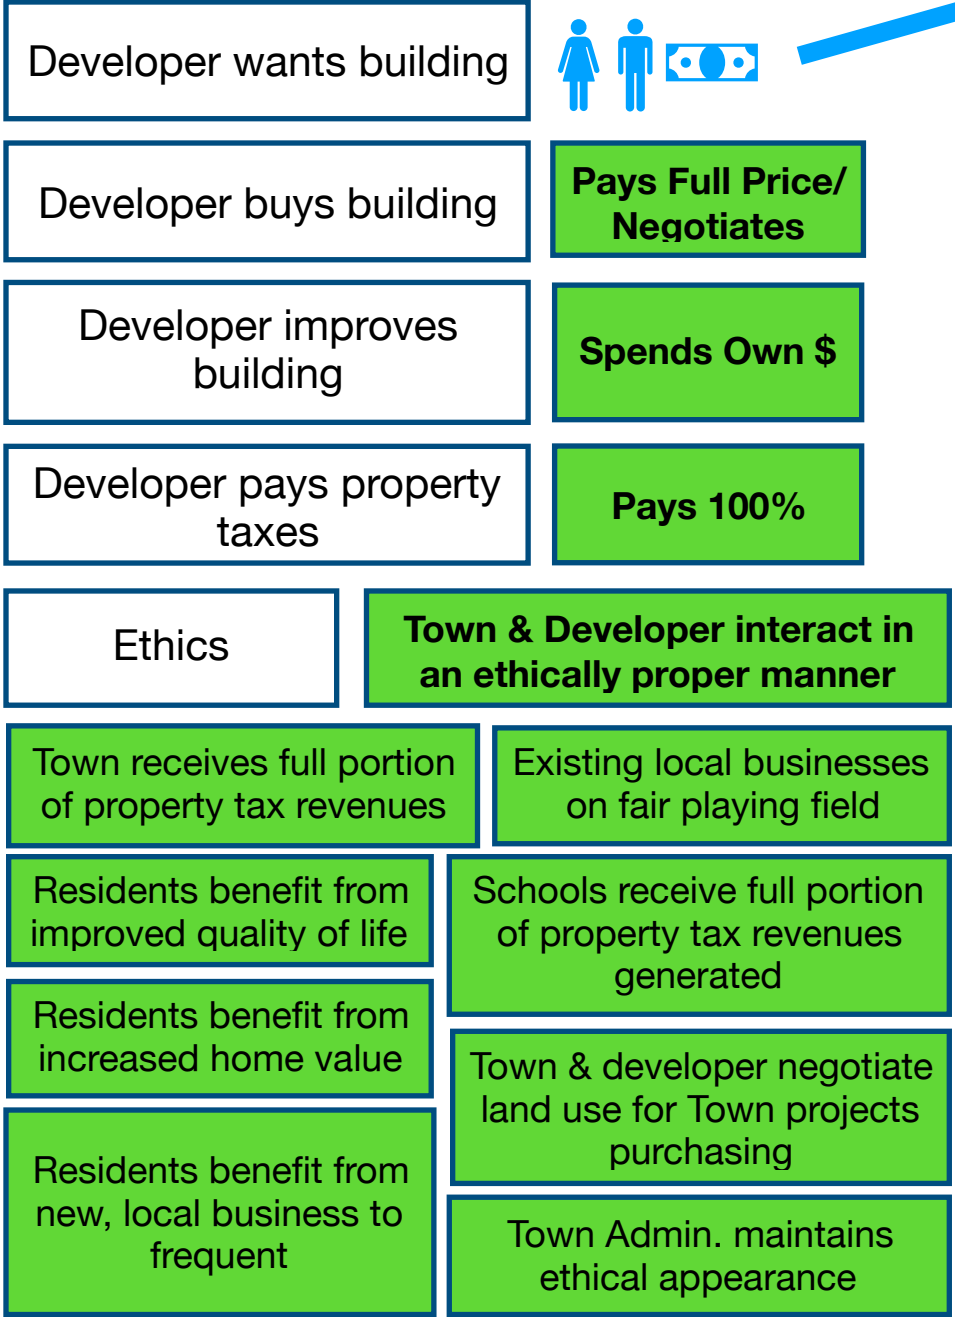

The Normal Method

Business Development in West Orange, NJ

The Parisi-Trenk Method