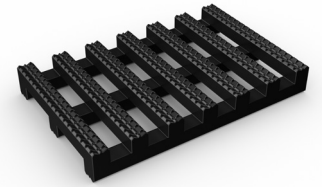

# Crossline Covid-19

Two-layer walkway matting with delineated safety stand zones for visitors, customers and employees

Make it easy for your customers and employees to observe social distancing measures with Crossline Covid-19, a two-layer walkway mat with color delineated stand zones.

Ideal for businesses with waiting customers or workplaces with standing employees, Crossline Covid-19 is quick to install and easy to move if needed.

## Features:

Diamond-cut pattern

Two-layer construction

Flexible, one-piece construction

Open grid non-porous flexible PVC

Supplied in 80' (24m) rolls

Two-part snap track that can be welded together to join rolls end-to-end or side-to-side to cover large areas. Supplied with cold welding paste. Comes in dark gray and black. Size: 13/32" x 8'2" (10.5mm x 2.5m)