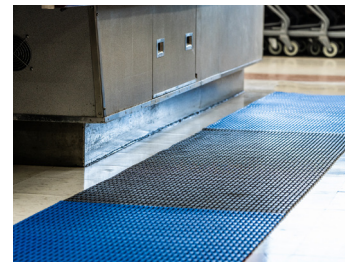

The mat's alternating color blocks makes it ideal for businesses with queuing customers or workplaces with standing employees. The lightweight construction means the mat is quick to install and easy to move if needed.

## Features:

Etched surface

Open-grid construction

Resistant to most acids, alkali and oils

Single tier, lightweight construction

Comes in rolls of up to 84' (24m)

## Benefits:

Certified slip resistant (ASTM 1677: 1.0/0.8)

Excellent drainage (DIN 51130:V10)

Easy to clean

Contours to uneven surfaces and comfortable to stand on

Quick to install and move if needed