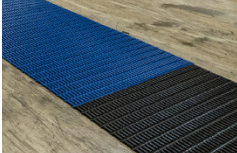

More colors available upon request