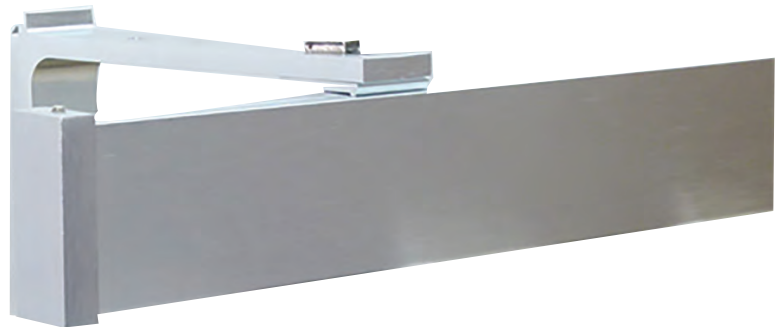

# GLOSSY NATURAL

Captiva Pole  
 Glossy Natural  
 Material: Aluminum  
 L= 3.05mts/120.08"  
 H= 50mm

Captiva End Cap  
 Glossy Natural  
 Material: Aluminum  
 for 18x50mm/.71"x1.97"

Captiva Adjustable  
 Single Wall Bracket  
 Glossy Natural  
 L=73.15mm/2.88"  
 W= 27mm/1.06"  
 for 18x50mm/.71"x1.97"