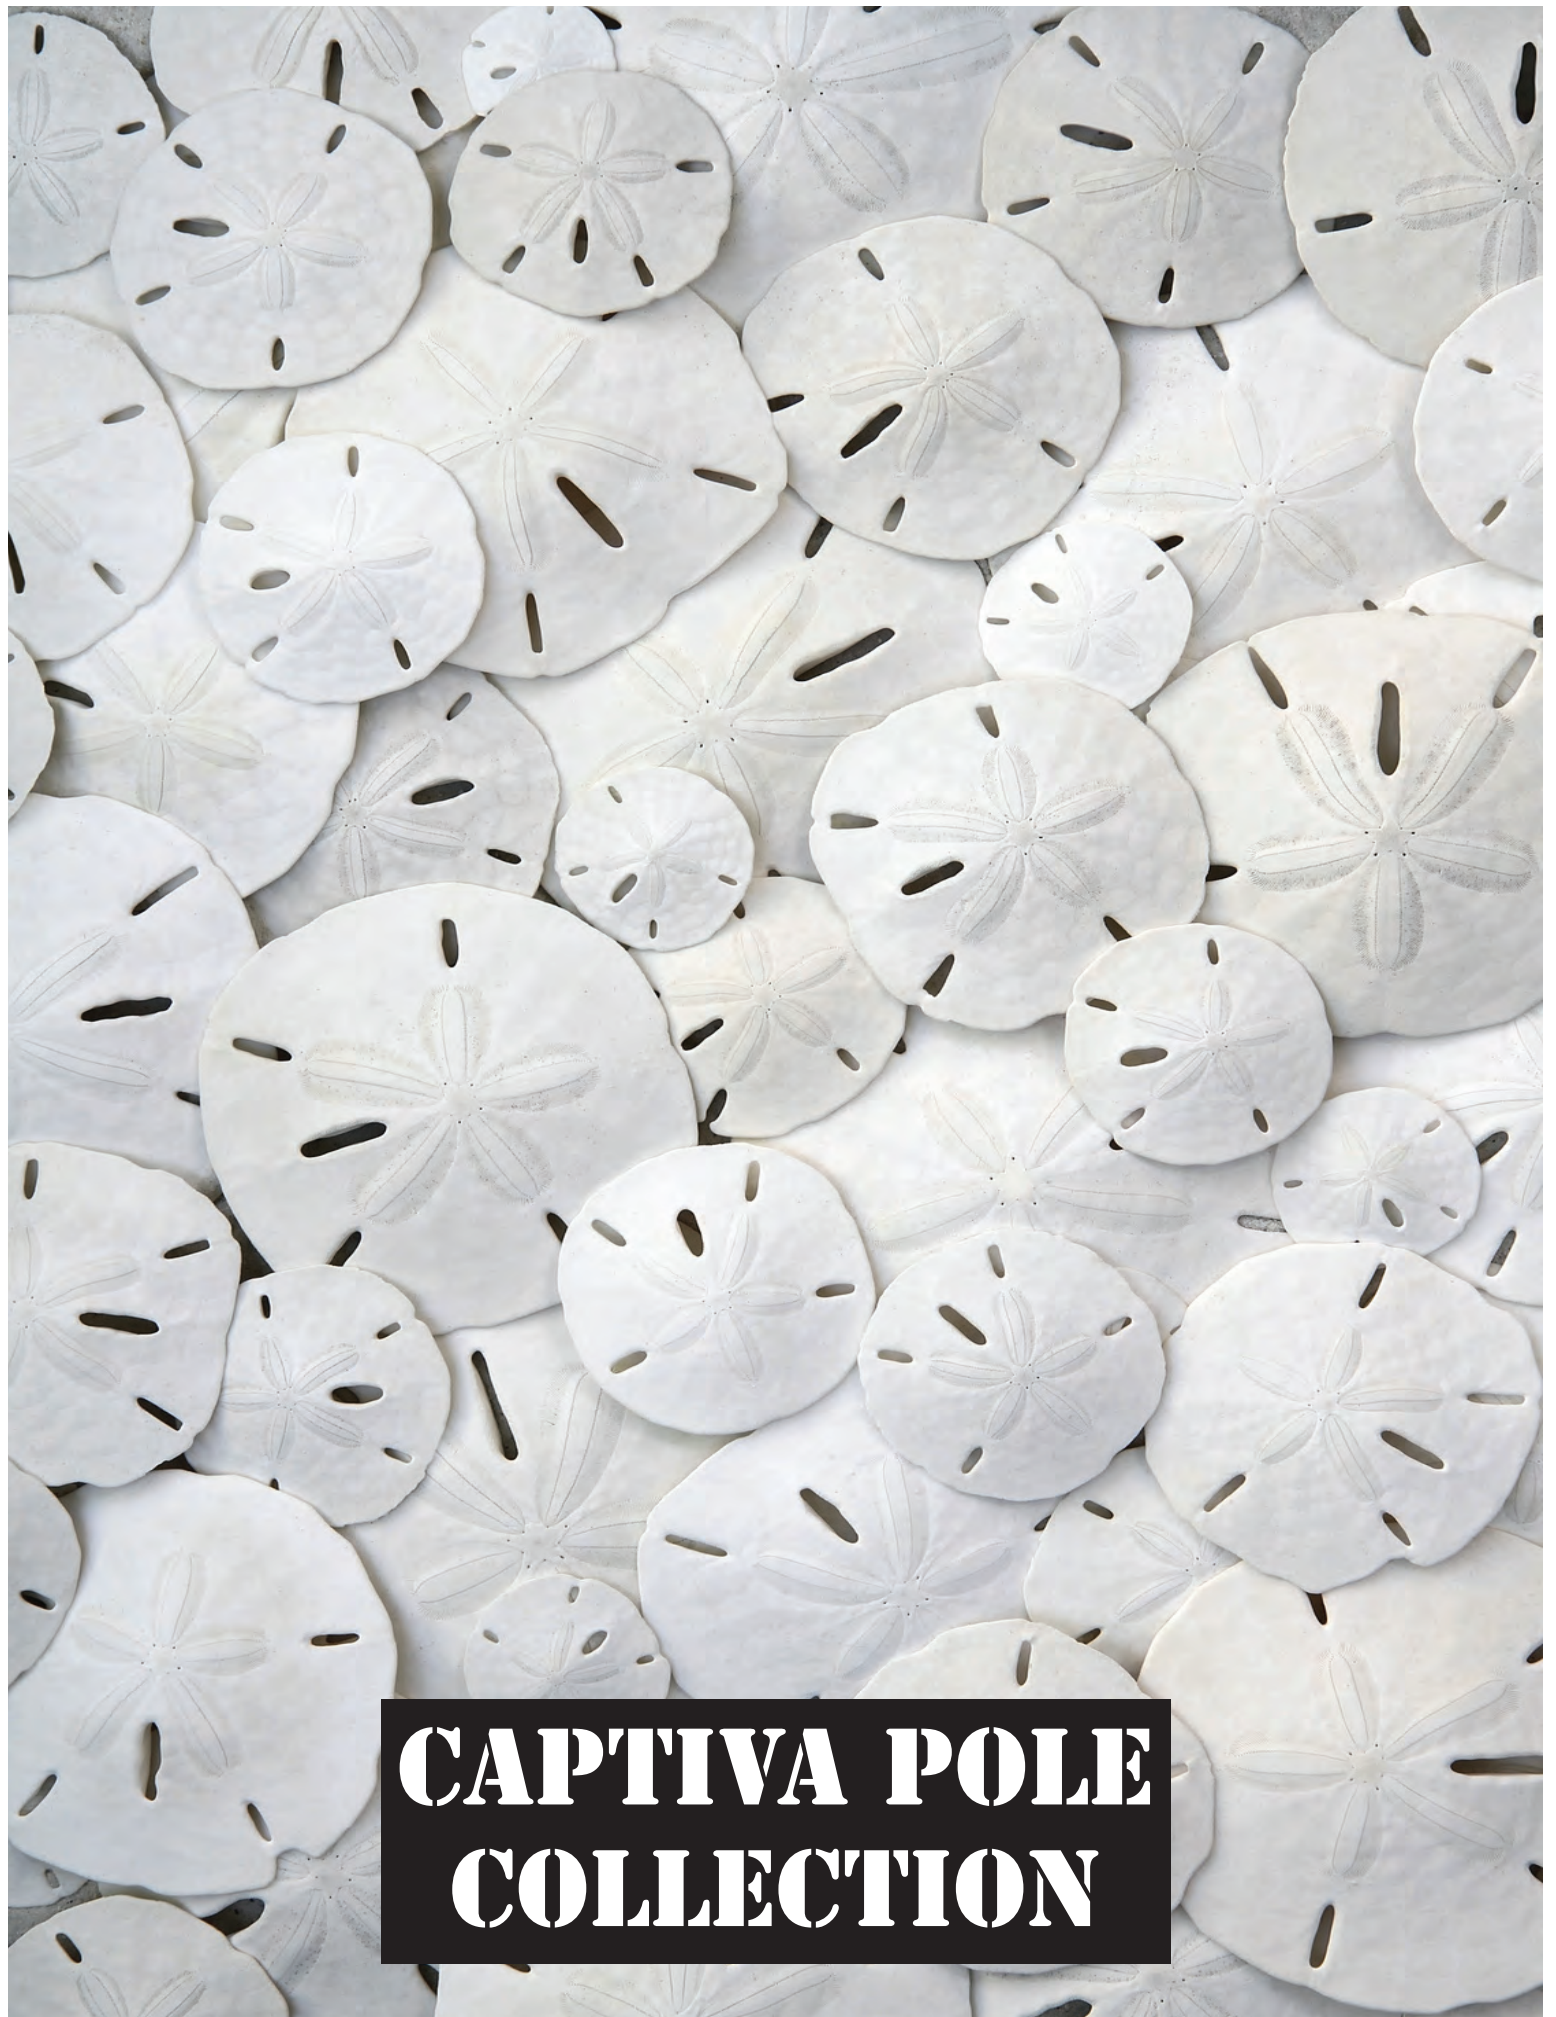

Bahamas End Cap
Black
Material: Aluminum
for 35mm/1.38"

Bahamas Adjustable
Single Wall Bracket
Black
L=73.15mm/2.88"
W= 27mm/1.06"
for 35mm/1.38"

Bahamas Adjustable
Double Wall Bracket
Black
L=149.86mm/5.9"
W= 27mm/1.06"
for 35mm/1.38"

Bahamas
Splice
Black
L= 38.26mm/1.50"
W= 39.88mm/1.57"
for 35mm/1.38"

**CAPTIVA POLE
COLLECTION**