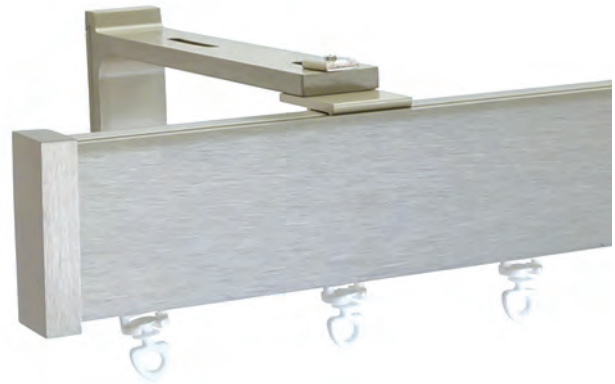

# GLOSSY NATURAL

Captiva Pole  
 Glossy Natural  
 Material: Aluminum  
 L= 3.05mts/120.08"  
 H= 50mm

Captiva End Cap  
 Glossy Natural  
 Material: Aluminum  
 for 18x50mm/.71"x1.97"

Captiva Adjustable  
 Single Wall Bracket  
 Glossy Natural  
 L=73.15mm/2.88"  
 W= 27mm/1.06"  
 for 18x50mm/.71"x1.97"

Captiva Adjustable  
 Double Wall Bracket  
 Glossy Natural  
 L=149.86mm/5.9"  
 for 18x50mm/.71"x1.97"

Captiva Splice  
 Glossy Natural  
 L= 32.51mm/1.28"  
 W= 39.62mm/1.56"

Captiva  
 Ceiling Bracket  
 Glossy Natural  
 W=27mm/1.06"  
 for 18x50mm/.71"x1.97"

# CHAMPAGNE

Captiva Pole  
Champagne  
Material: Aluminum  
L= 3.05mts/120.08"

Captiva End Cap  
Champagne  
Material: Aluminum  
for 18x50mm/.71"x1.97"

Captiva Adjustable  
Single Wall Bracket  
Champagne  
L=73.15mm/2.88"  
W= 27mm/1.06"  
for 18x50mm/.71"x1.97"

Captiva Adjustable  
Double Wall Bracket  
Champagne  
L=149.86mm/5.9"  
W= 27mm/1.06"  
for 18x50mm/.71"x1.97"

Captiva Splice  
Champagne  
L= 32.57mm/1.28"  
W= 39.62mm/1.56"

Captiva  
Ceiling Bracket  
Champagne  
W=27mm/1.06"  
for 18x50mm/.71"x1.97"