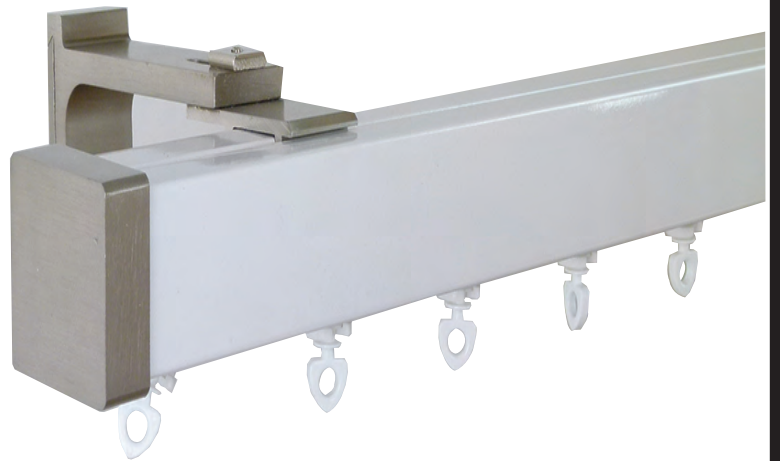

# WHITE SMOOTH

Sanibel Pole White Smooth  
 Materials: Aluminum & Pine Pole  
 L= 3.05mts/120.08"  
 H= 50mm

Sanibel End Cap  
 Natural  
 Material: Aluminum  
 for 25x50mm/.98"x1.97"

Sanibel Adjustable Wall  
 Single Bracket  
 Natural  
 L=73.15mm/2.88"  
 W= 27mm/1.06"  
 for 25x50mm/.98"x1.97"