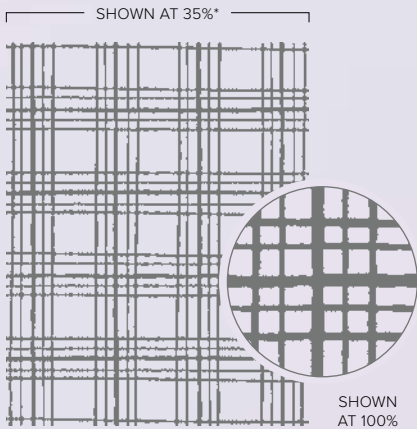

BACKGROUND BLISS

Background stamps help you create beautiful, customized backdrops for all your handmade cards. They're large enough to cover a card front, or you can stamp on smaller paper for accents and layers. Creating a background is simple—ink, stamp, done!

[P. 151]
BLOCK F
118483 | $19.00

N SKETCHED PLAID • 161424 | $20.00
1 cling stamp (suggested clear block: f)