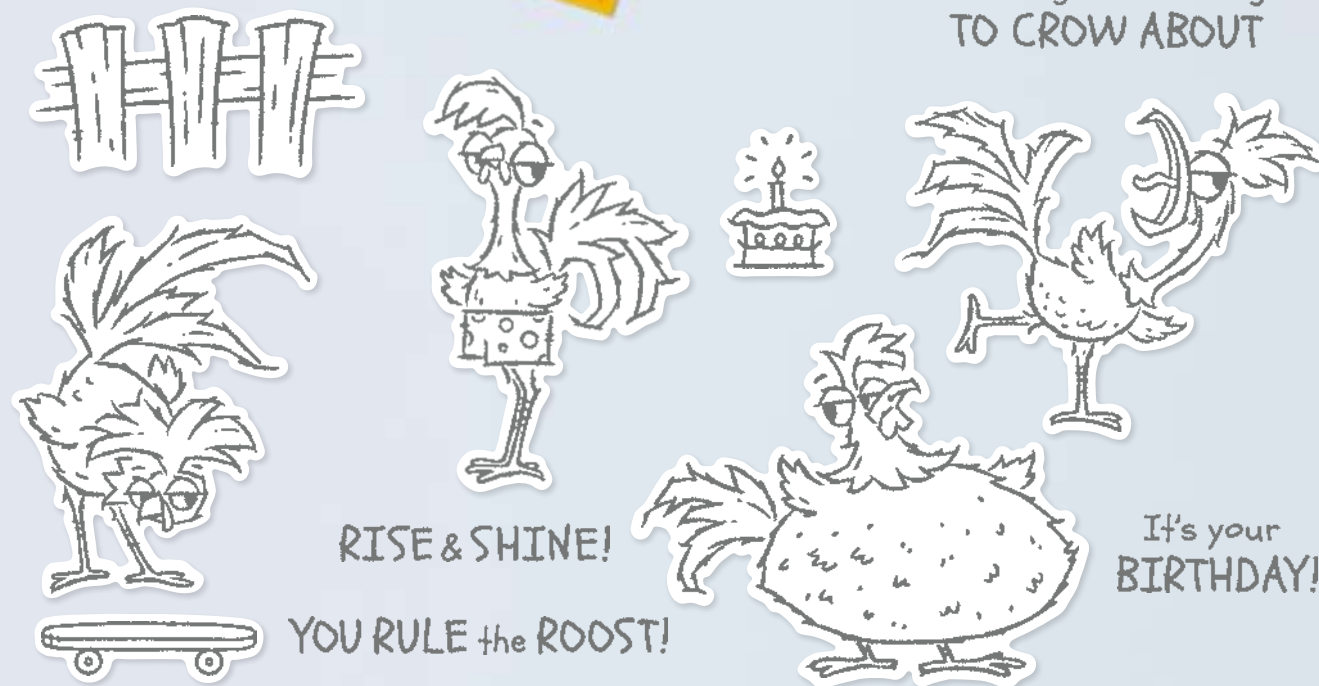

○ Coordinates with Zany Zoo Dies (p. 160)

10%

BUNDLED SAVINGS

+

**N** ZANY ZOO BUNDLE  
161315 | ~~\$60.00~~ \$54.00  
Cling • **EN** **FR**  
Zany Zoo Stamp Set + Zany Zoo Dies (p. 160)

We offer punches in a variety of shapes and styles. See p. 147-149 or visit [stampinup.com](http://stampinup.com) to view them all.

**BIRD'S EYE VIEW • 161436 | \$20.00**

11 photopolymer stamps (suggested clear blocks: b, c, h)

You've got something  
TO CROW ABOUT

**N** HEY CHUCK • 161549 | \$25.00

11 cling stamps (suggested clear blocks: a, b, c, d)  
O Coordinates with Hey Chuck Dies (p. 158)