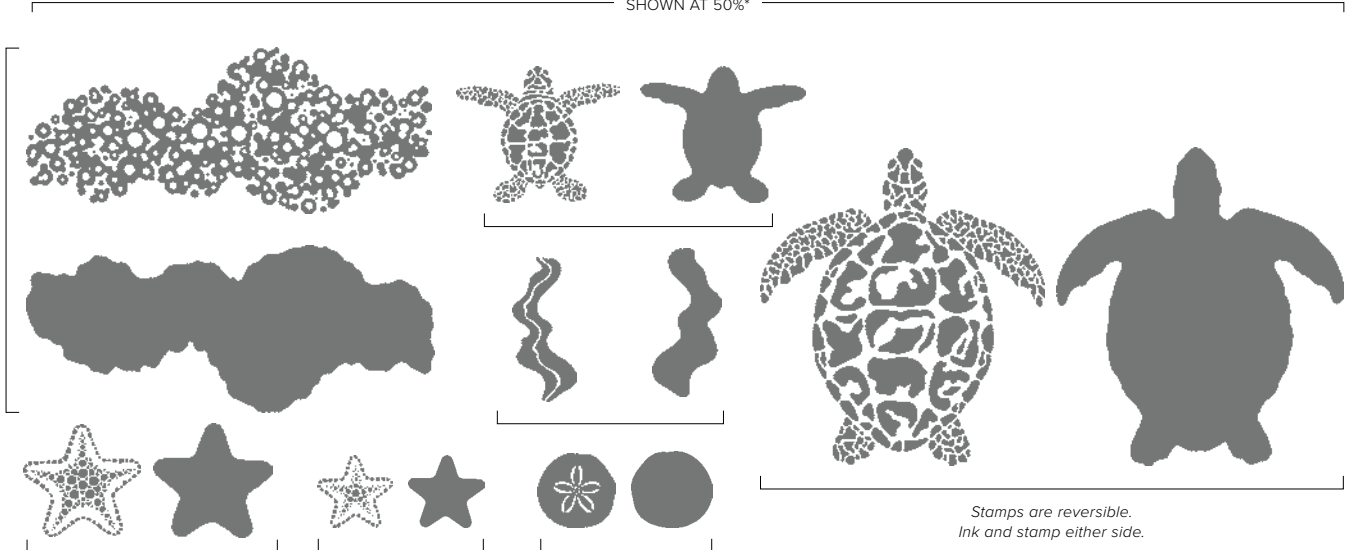

○ Coordinates with Love for You Dies (p. 164)

SHOWN AT 100%

SHOWN AT 50%\*

*Stamps are reversible.  
Ink and stamp either side.*

**SEA TURTLE • 160500 | \$21.00**

8 photopolymer stamps (suggested clear blocks: b, d, e, i)