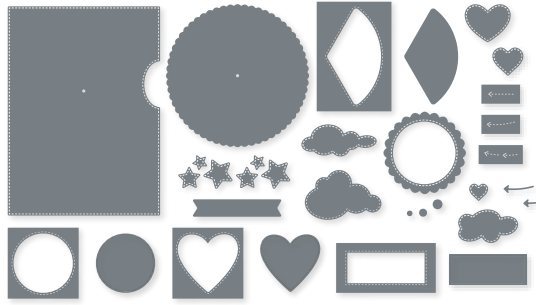

**DELIGHTFUL DOILY HYBRID • 161286 | \$42.00**  
 1 embossing folder: 4-1/2" x 6-1/4" (11.4 x 15.9 cm). 4 dies.  
 Largest die: 3-1/2" (8.9 cm) diameter. See these dies in use on p. 97.

**DOTS & SPOTS • 159164 | \$32.00**  
 1 die. 5-3/4" x 4-1/2" (14.6 x 11.4 cm). See this die in use on p. 109.