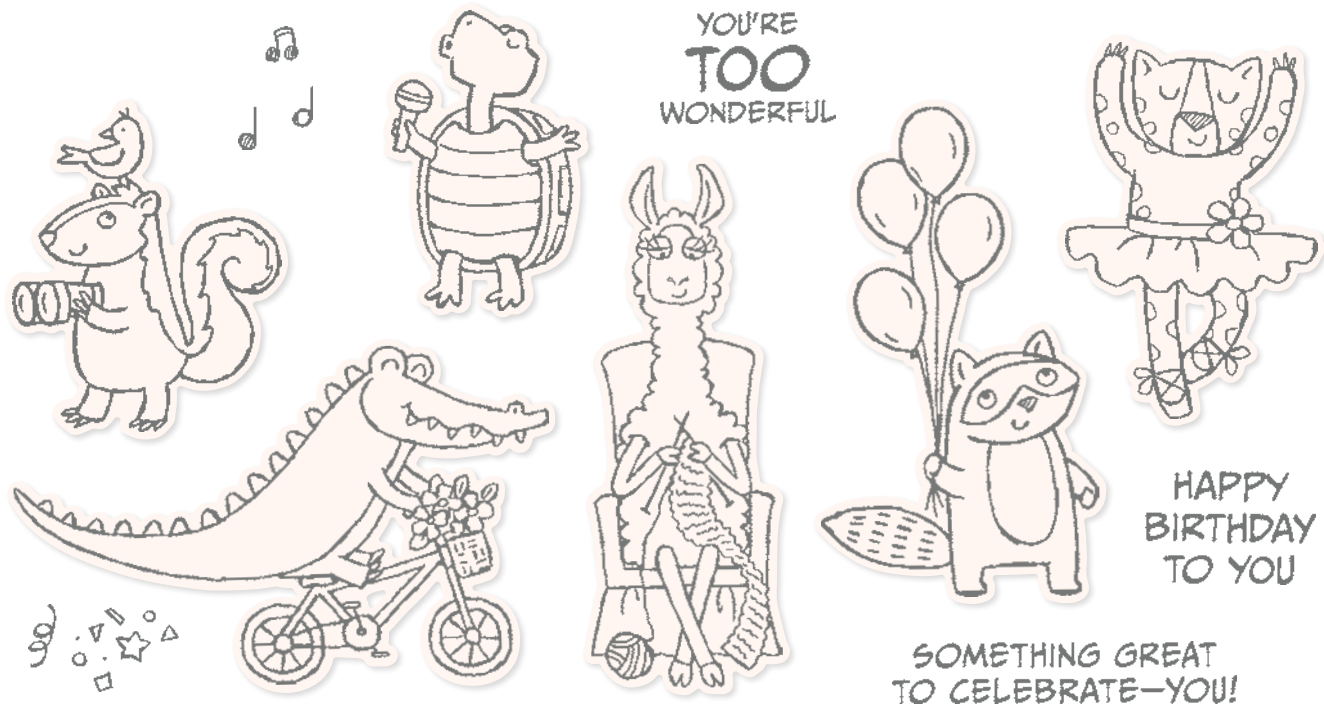

N ZANY ZOO • 161305 | $26.00

11 cling stamps (suggested clear blocks: b, c, e) • **EN** **FR**

○ Coordinates with Zany Zoo Dies (p. 160)

10%

BUNDLED SAVINGS

+

N ZANY ZOO BUNDLE
161315 | ~~$60.00~~ $54.00
Cling • **EN** **FR**
Zany Zoo Stamp Set + Zany Zoo Dies (p. 160)