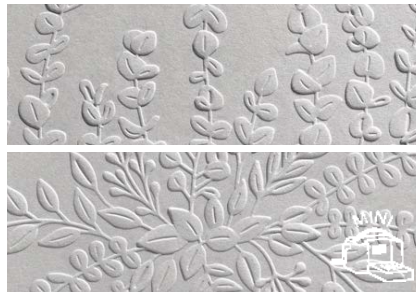

**N DELIGHTFUL DOILY HYBRID**  
161286 | \$42.00  
1 embossing folder: 4-1/2" x 6-1/4"  
(11.4 x 15.9 cm), 4 dies.  
Largest die: 3-1/2" (8.9 cm) diameter.

**ELEGANT EUCALYPTUS 3D**  
159170 | \$11.00  
2 folders. 6-1/4" x 3-3/8" (15.9 x 8.6 cm).