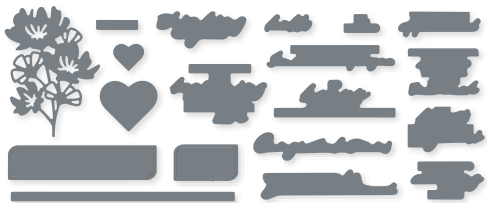

N WONDERFUL THOUGHTS • 161491 | $34.00 • **EN** **FR**
19 dies. Largest die: 1-13/16" x 2-5/8" (4.6 x 6.7 cm).

10%
BUNDLED SAVINGS

N WONDERFUL THOUGHTS BUNDLE
161494 | ~~$59.00~~ $53.00
Photopolymer • **EN** **FR**
Wonderful Thoughts Stamp Set (p. 41)
+ Wonderful Thoughts Dies