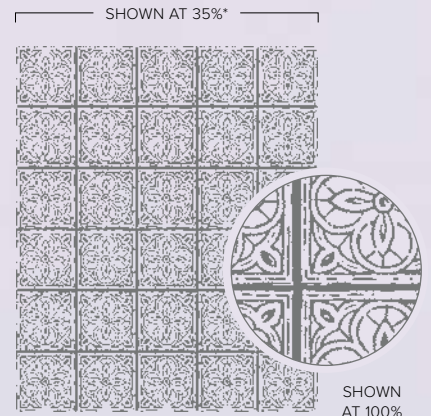

TIMELESS TILES • 157877 | $18.00
1 cling stamp (suggested clear block: f)