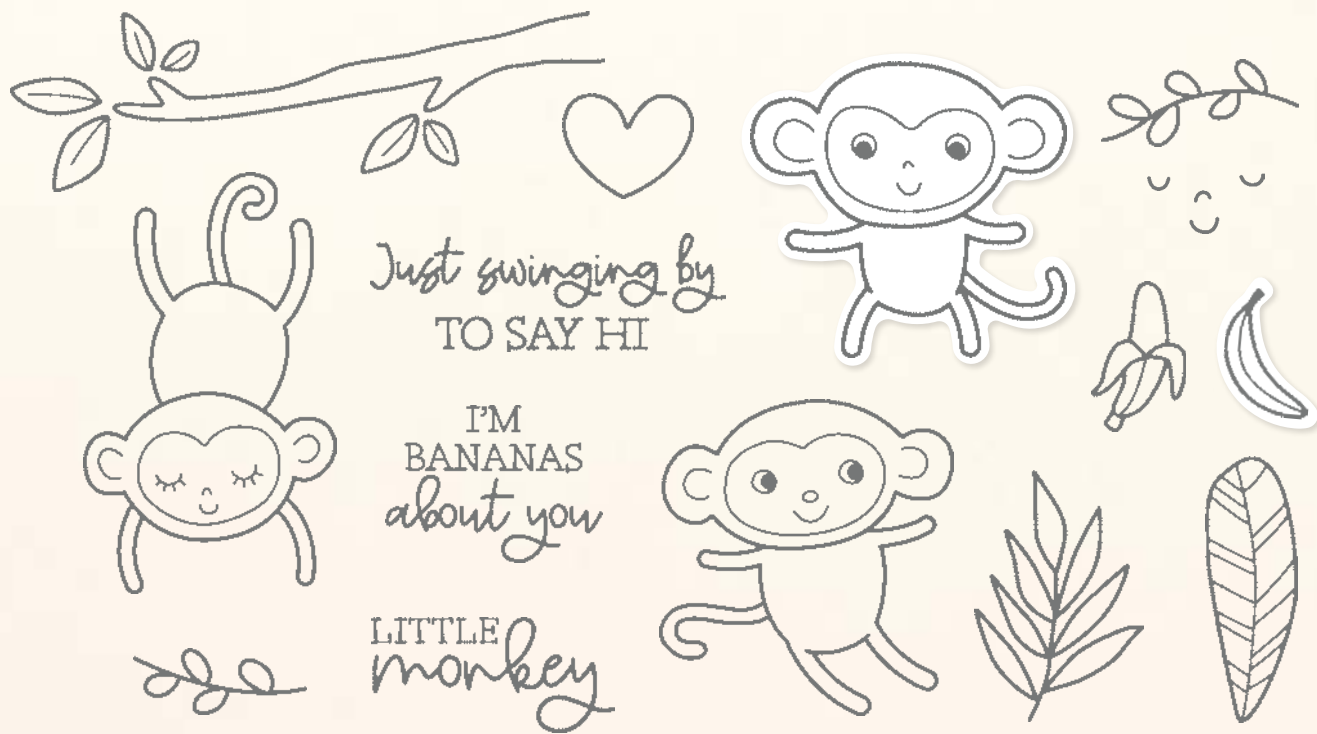

LITTLE MONKEY • 161372 | $21.00

15 photopolymer stamps (suggested clear blocks: a, b, d, h) • **EN PR**
O Coordinates with Little Monkey Builder Punch (p. 147)

10%

BUNDLED SAVINGS

+

LITTLE MONKEY BUNDLE
161379 | ~~$43.00~~ $38.50
Photopolymer • **EN PR**
Little Monkey Stamp Set + Little Monkey Builder Punch (p. 147)