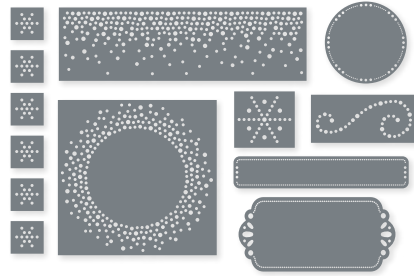

LABELS AGLOW • 159551 | $33.00
13 dies. Largest die: 5" x 3-1/4" (12.7 x 8.3 cm). See these dies
in use on p. 43. Coordinates with Brightest Glow Stamp Set (p. 42)