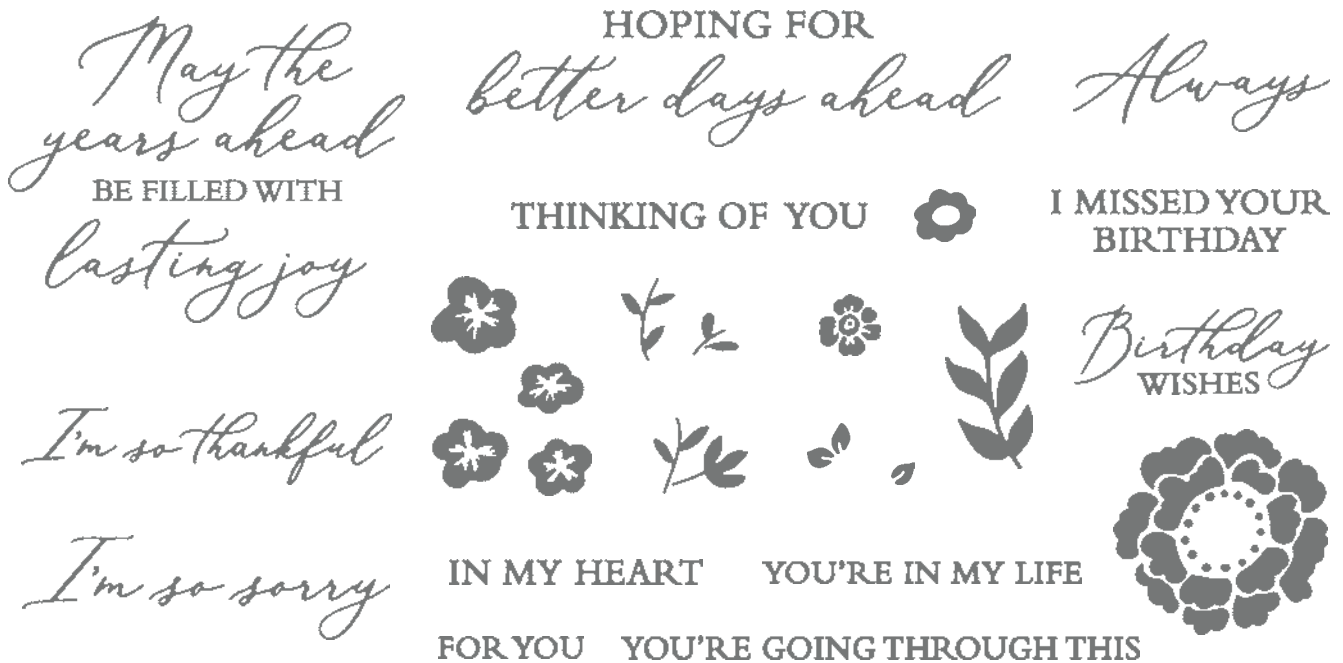

N LASTING JOY • 161442 | $20.00
19 photopolymer stamps (suggested clear blocks: b, d, g, h) • **EN** **FR**