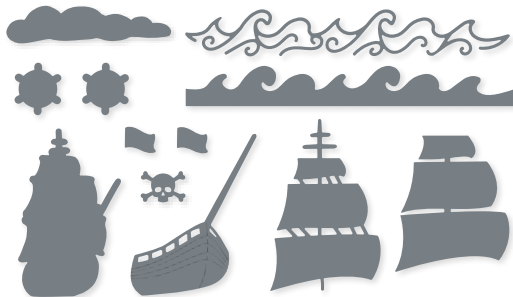

ON THE OCEAN • 160774 | $36.00
12 dies. Largest die: 3-1/8" x 2" (7.9 x 5.1 cm).
Coordinates with On the Ocean Stamp Set (p. 88)