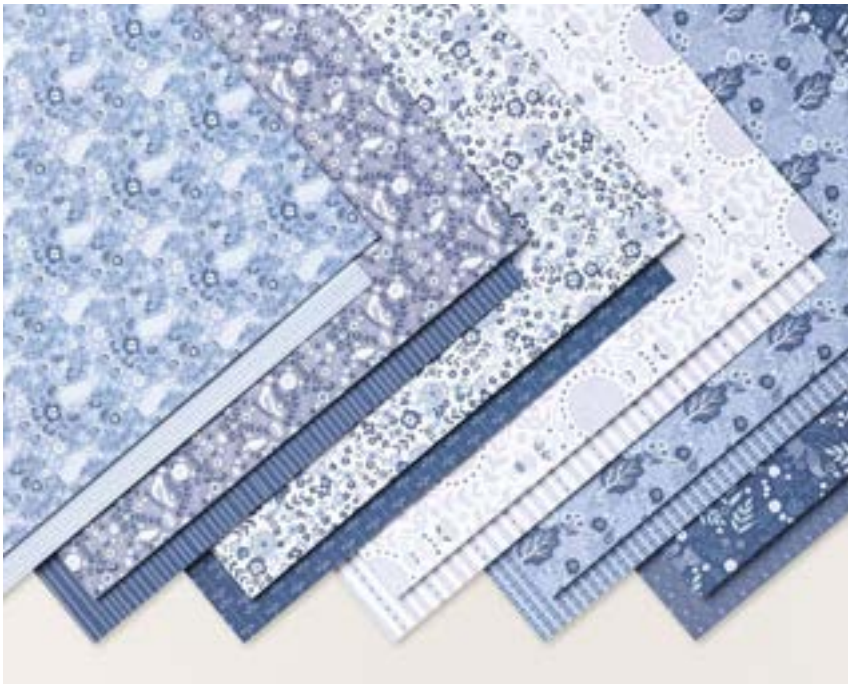

MISTY MOONLIGHT

BOHO BLUE

BALMY BLUE