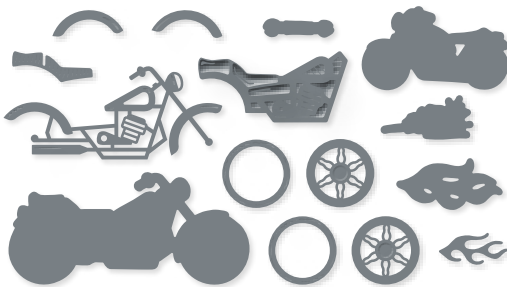

LEGENDARY RIDE • 160762 | $32.00
15 dies. Largest die: 3-7/8" x 1-7/8" (9.8 x 4.8 cm).
Coordinates with Legendary Ride Stamp Set (p. 88)