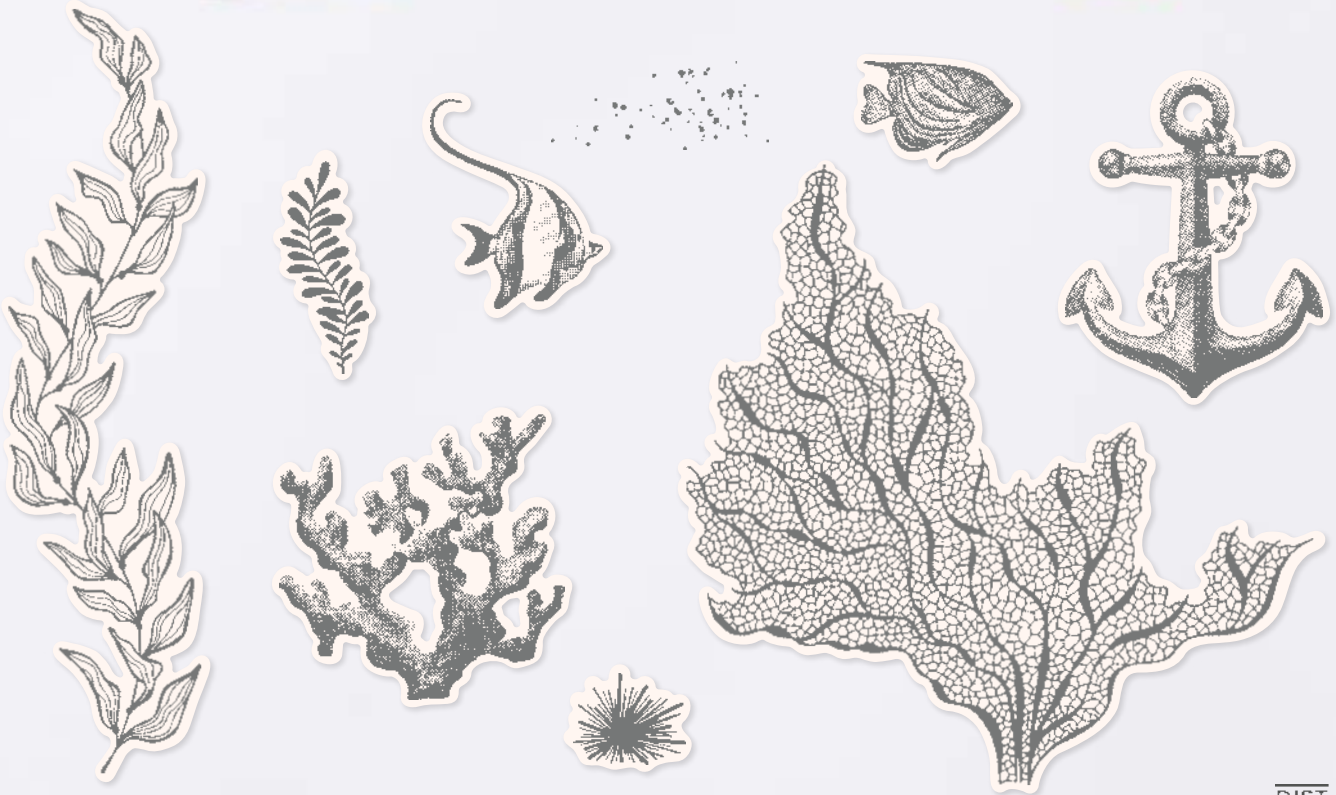

**10%**  
BUNDLED SAVINGS

+

**N** CHEERFUL DAISIES BUNDLE  
 161297 | ~~\$59.00~~ \$53.00  
 Photopolymer • **EN** **FR**  
 Cheerful Daisies Stamp Set + Cheerful Daisies Dies (p. 156)

Interchangeable tips make the Take Your Pick™ tool even more indispensable! See p. 145 for the full line.