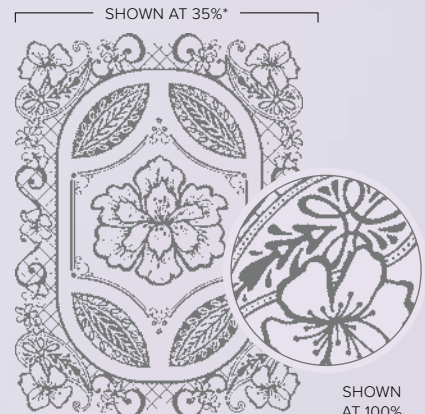

SHOWN AT 35%\*

SHOWN AT 100%

**WATERCOLOR WORLD**  
160708 | \$23.00  
1 cling stamp (suggested clear block: f)

**DIST INK TIVE™**

SHOWN AT 35%\*

SHOWN AT 100%

**SNOW CRYSTAL • 159821 | \$21.00**  
1 cling stamp (suggested clear block: f)