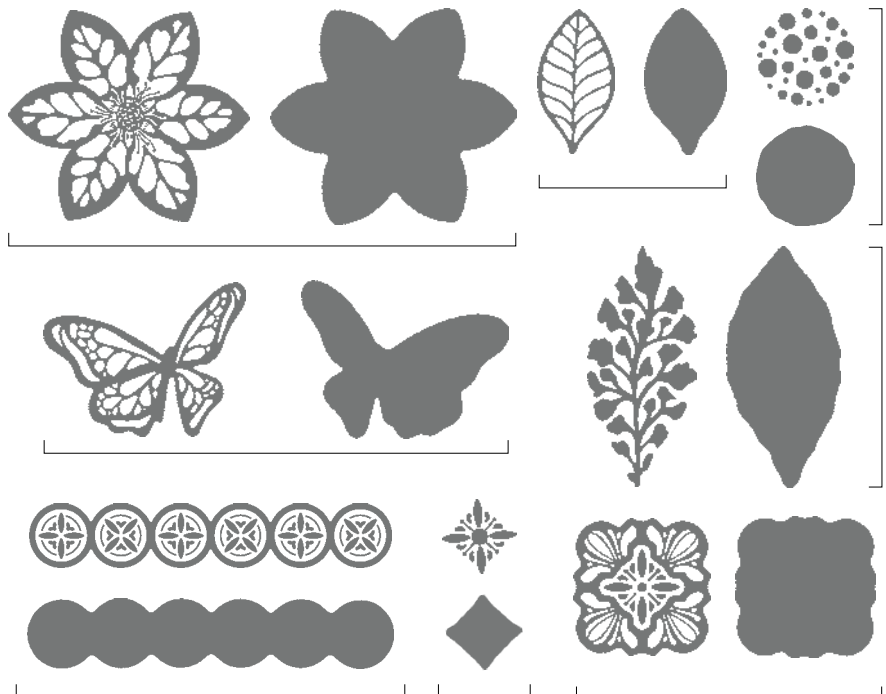

N ENCHANTED BUTTERFLY • 161279 | $24.00
9 photopolymer stamps (suggested clear blocks: a, b, c, d, i)

REVERSIBLES™