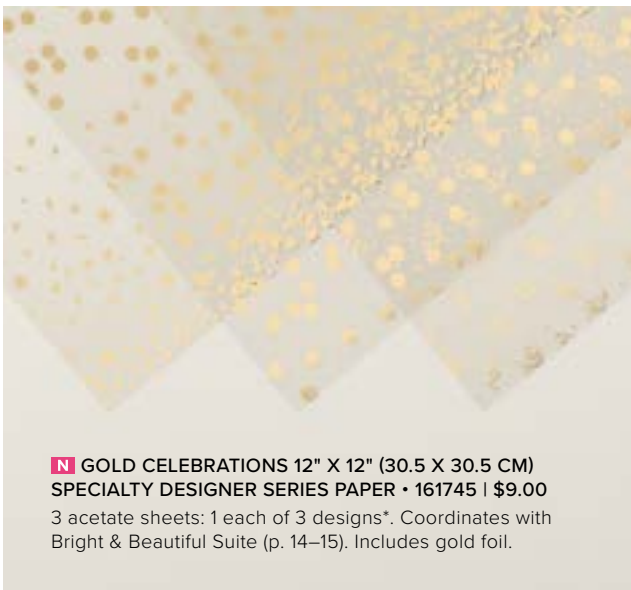

N GOLD CELEBRATIONS 12" X 12" (30.5 X 30.5 CM) SPECIALTY DESIGNER SERIES PAPER • 161745 | $9.00
3 acetate sheets: 1 each of 3 designs*. Coordinates with Bright & Beautiful Suite (p. 14–15). Includes gold foil.