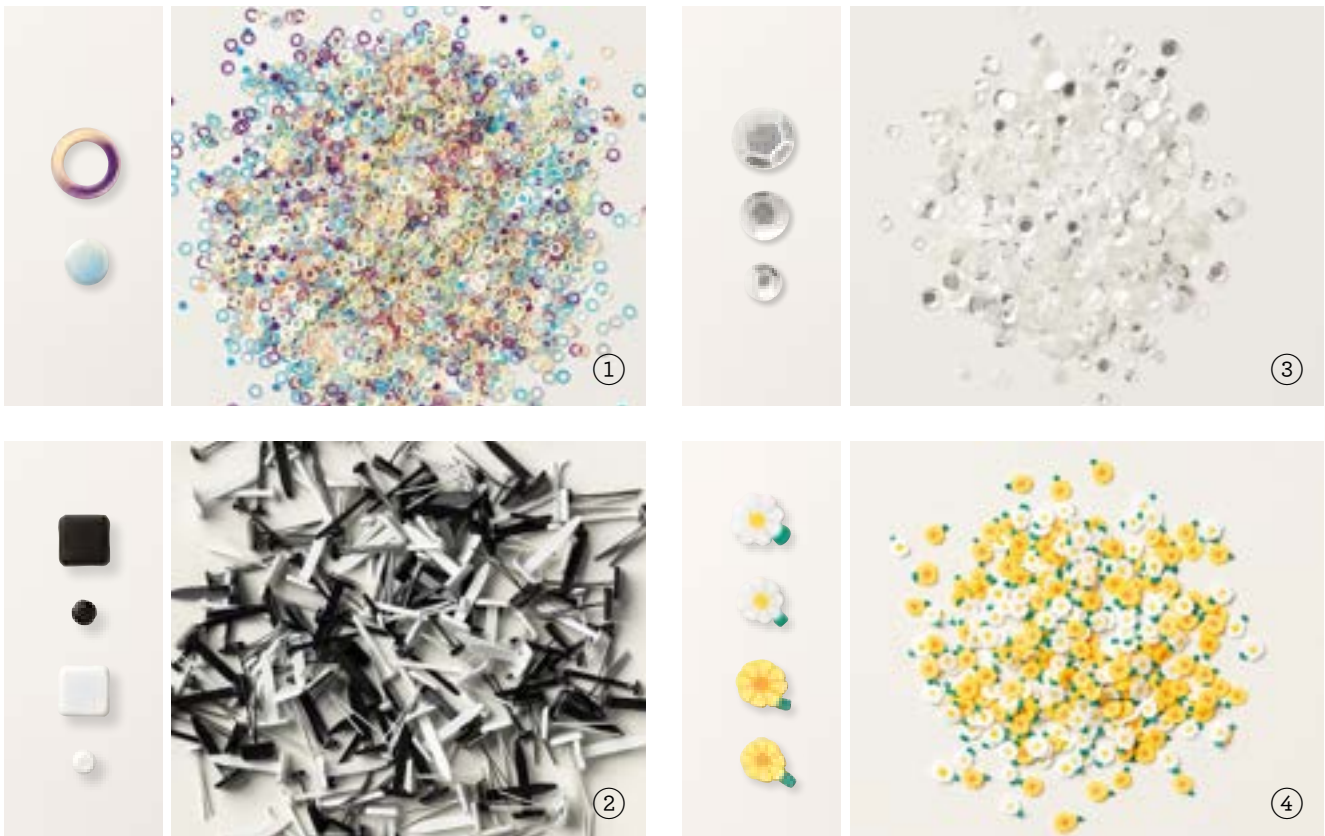

MORE, PLEASE!

Let's face it. A touch of shimmer makes everything feel like more: more celebratory, more elegant, and just more fun! We have all the embellishments you need to finish off your next project in shimmery, glittery style!

N 1. IRIDESCENT SHAKER CIRCLES
161625 | $7.00
2 mm, 3 mm. 9 g.

2. ROUND & SQUARE BRADS
155570 | $7.00
200 flathead metal brads in 2 shapes. 3.2 mm, 6.4 mm. Black, white.

N 3. LOOSE SILVER SEQUINS • 161626 | $6.50
Approximately 1,200 pieces. 3 mm, 4 mm, 5 mm. Coordinates with Les Shoppes Suite Collection (p. 30–31).

4. LOOSE DAISY EMBELLISHMENTS
160555 | $7.00
300 pieces. 5 mm. Flirty Flamingo, Old Olive, So Saffron, white.