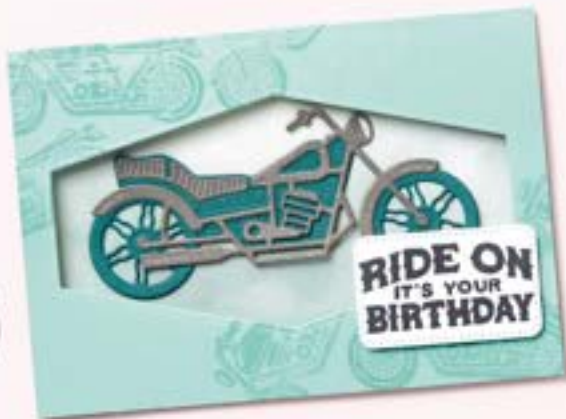

[WEB]
BASICS 3D
EMBOSSING FOLDERS
161598