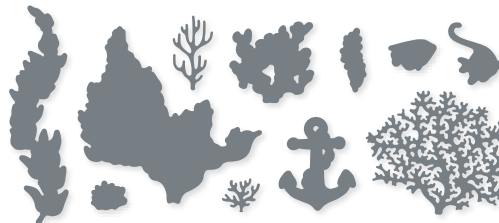

N BEAUTY OF THE DEEP • 161236 | $33.00
11 dies. Largest die: 3-7/16" x 2-7/8" (8.7 x 7.3 cm).

10%
BUNDLED SAVINGS

N BEAUTY OF THE DEEP BUNDLE
161237 | ~~$58.00~~ $52.00
Cling
Beauty of the Deep Stamp Set (p. 112)
+ Beauty of the Deep Dies