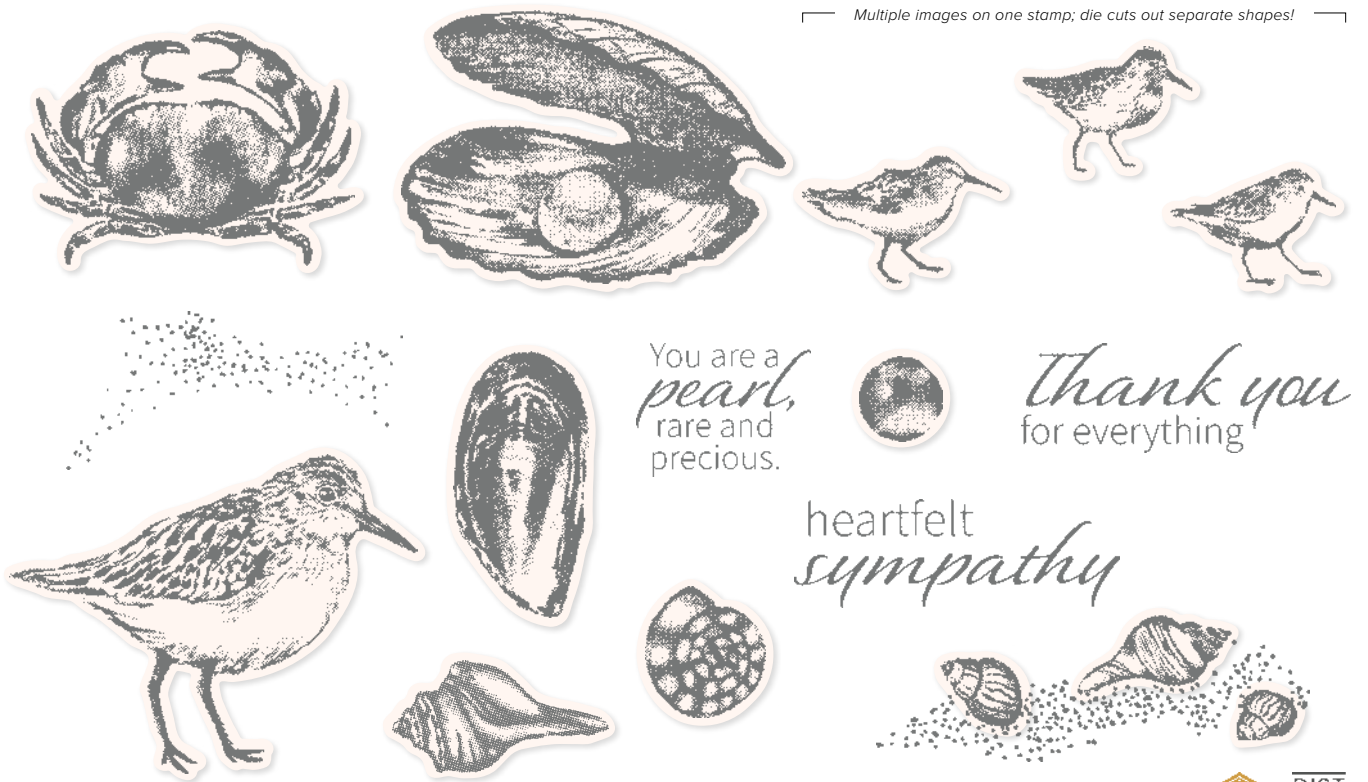

SEASIDE BAY • 160436 | $26.00

13 cling stamps (suggested clear blocks: a, c, d, h) • **EN** **FR** • Inspired by Million Sales Achiever Susan Elise Morton
O Coordinates with Seaside Bay Dies (p. 166)

DIST INK TIVE™