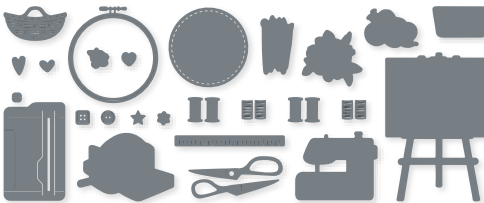

N CRAFTING WITH YOU • 161225 | $39.00
21 dies. Largest die: 3-9/16" x 2-9/16" (9 x 6.5 cm).

10%
BUNDLED SAVINGS

N CRAFTING WITH YOU BUNDLE
161226 | ~~$60.00~~ $54.00
Photopolymer • **EN** **FR**
Crafting with You Stamp Set (p. 91)
+ Crafting with You Dies