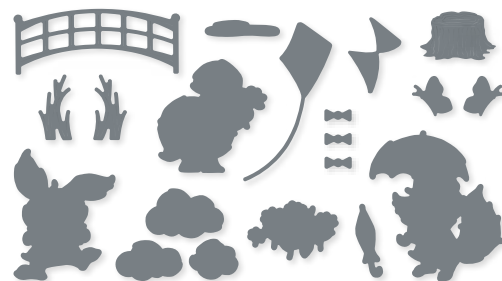

PLAYING IN THE RAIN • 160550 | $35.00
15 dies. Largest die: 2-11/16" x 2-13/16" (6.8 x 7.1 cm).
Coordinates with Playing in the Rain Stamp Set (p. 60)