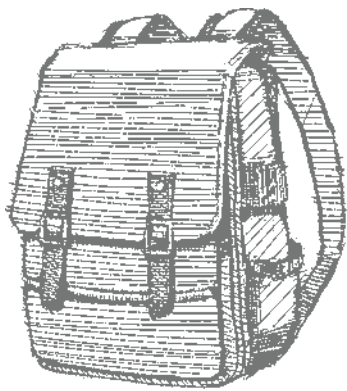

EXPLORE • DREAM • DISCOVER

ENJOY YOUR NEXT
adventure

N NEXT DESTINATION • 161427 | $24.00
7 cling stamps (suggested clear blocks: c, d, h) • **EN** **FR**