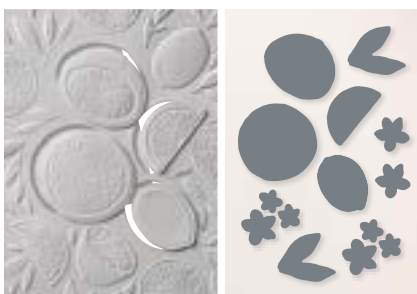

SWEET CITRUS HYBRID • 160644 | $33.00
1 embossing folder: 4-1/2" x 6-1/4"
(11.4 x 15.9 cm). 7 dies. Largest die: 3-1/2" x 4"
(8.9 x 10.2 cm). Coordinates with
Sweet Citrus Stamp Set (p. 32)