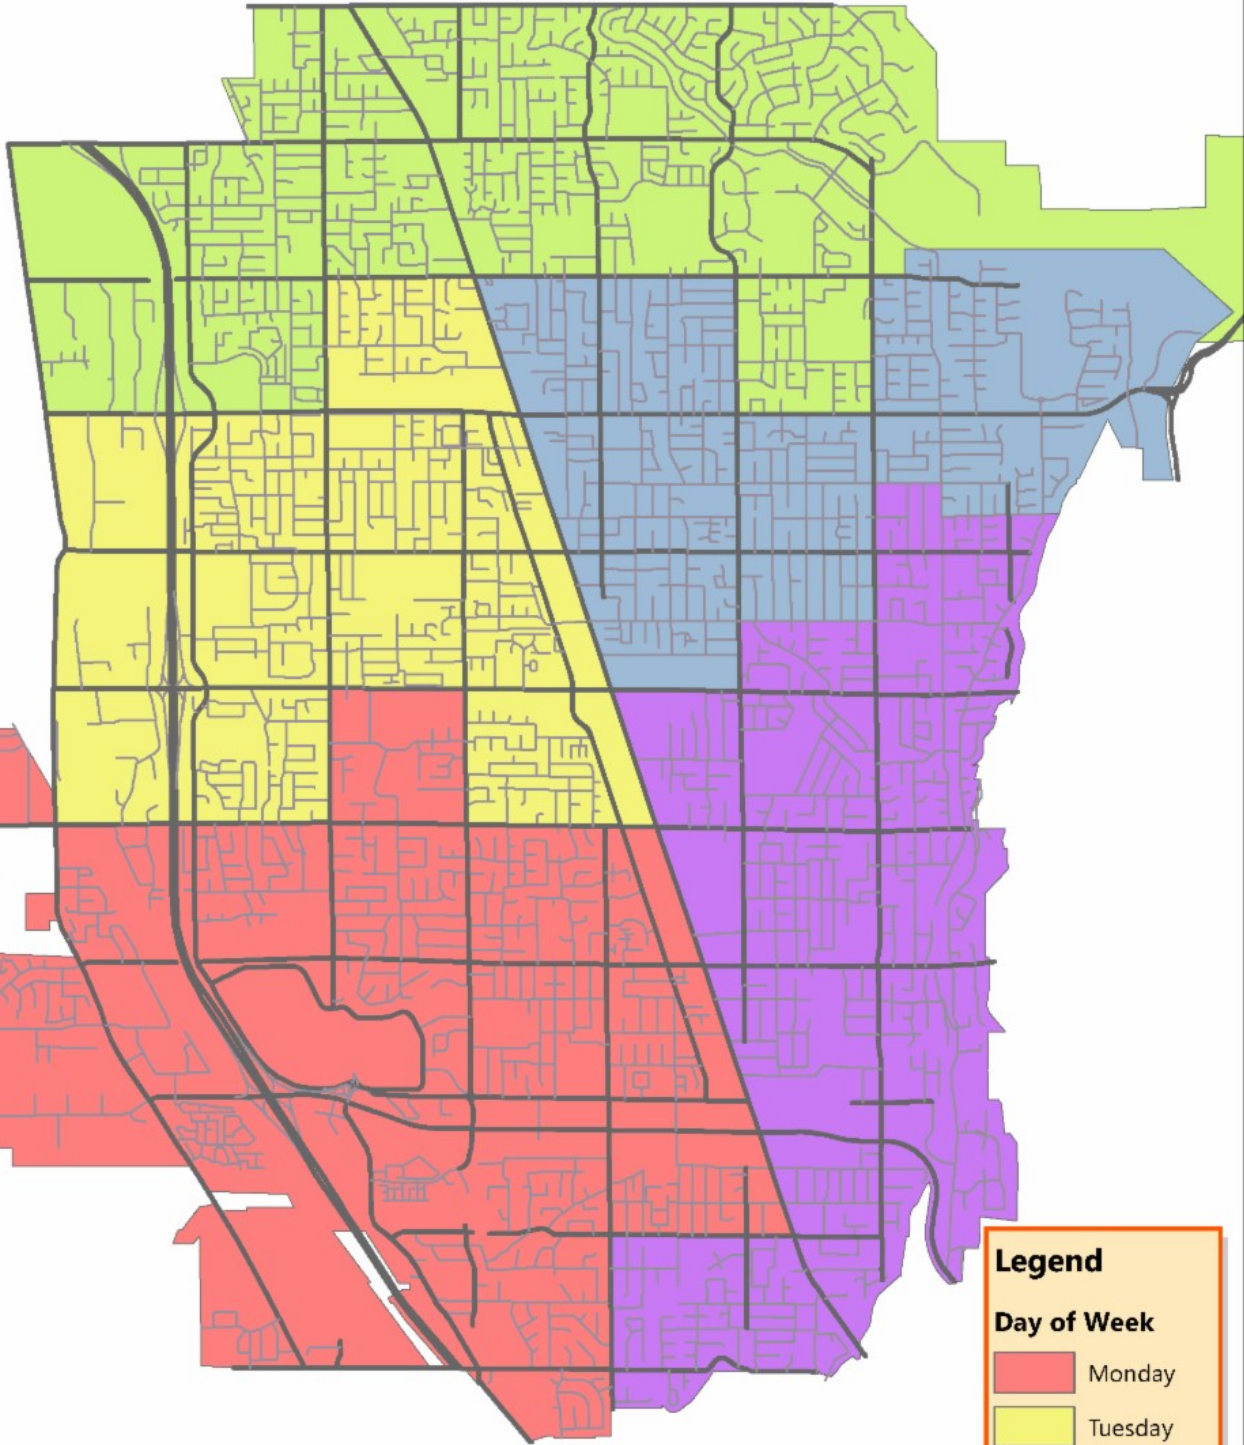

# Waste Management Pick-up Days Orem, Utah

Geneva Rd. I-15 1200 West 800 West 400 West Main St. 400 East 800 East

2000 North  
1600 North  
1200 North  
800 North  
400 North  
Center St.  
400 South  
800 South  
1200 South  
1600 South  
2000 South

**Legend**

**Day of Week**

- Monday
- Tuesday
- Wednesday
- Thursday
- Friday