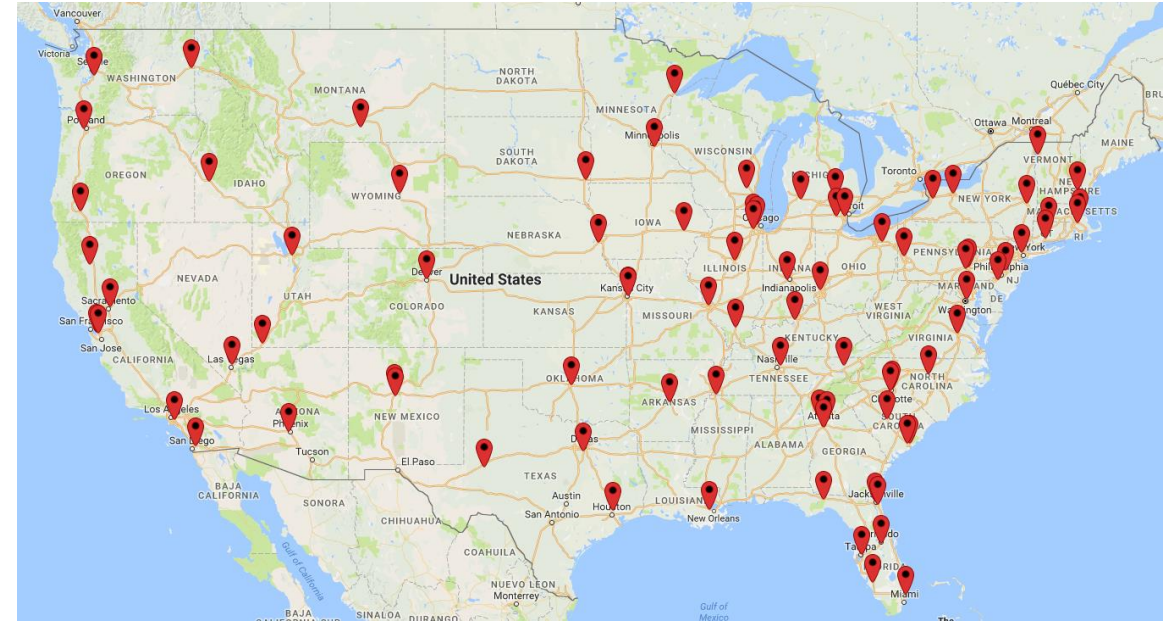

Your products are going somewhere and coming from somewhere. Whether they are deliveries or returns 153 Home can help!

153 Home

Home Delivery by The 153 Group

153 Home

Home Delivery by The 153 Group

Nationwide Footprint

White Glove Delivery

- Full Transportation or Last Mile only
- Two Person Delivery teams
- Lift Gated Service

153 Home

Delivery by The 153 G

153 Home

Home Delivery by The 153 Group

- White Glove Quotes in real time
- No need for complicated contracts
- Proprietary Order Management System
- Real Time Signature Capture