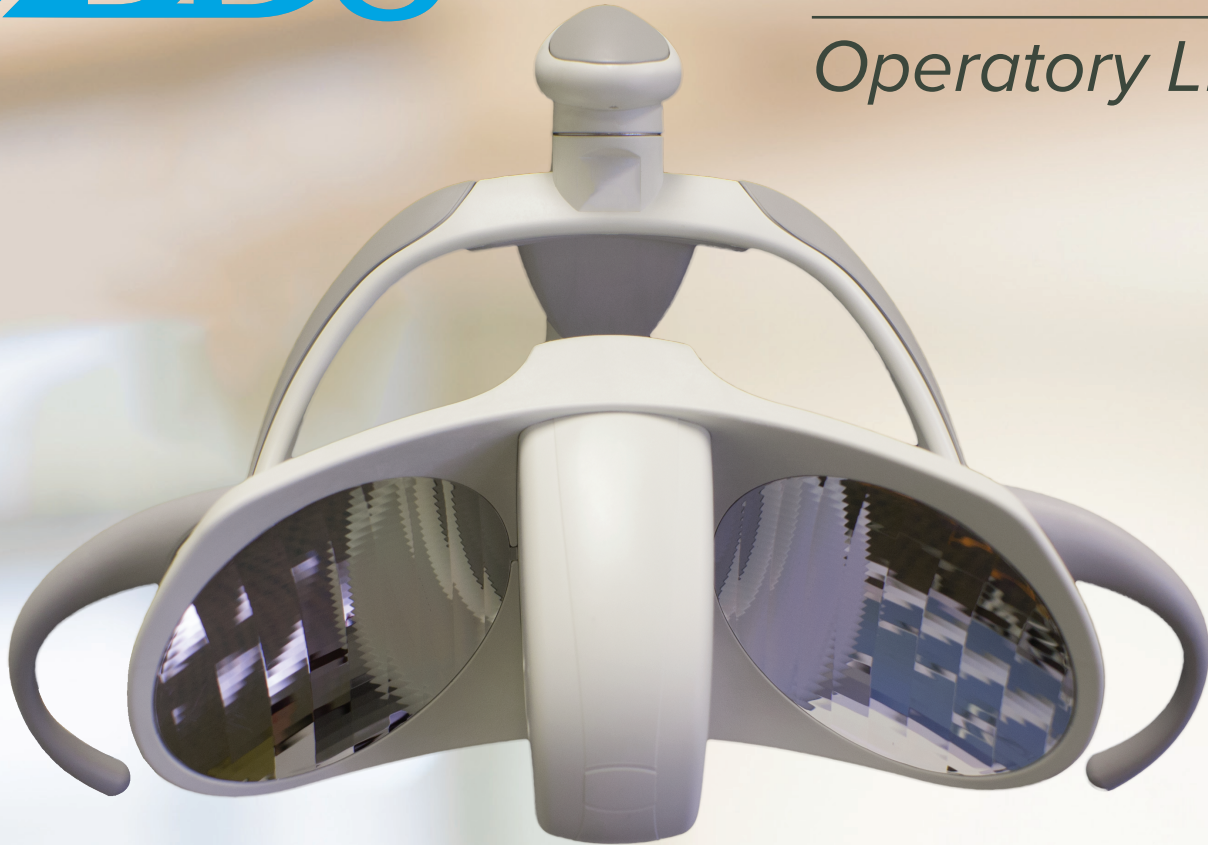

LED

Operator Light

Now available FL-3100 ceiling mount

- 320° rotation combined with 2 axis movement
- Toggle dimmer On/Off switch with automatic intensity memorization
- 5000° Kelvin
- Removable autoclavable handles
- Consumes less than 12 watts of power

The ideal solution for an LED Operator Light with high performance at an affordable price. Patented optical system with light reflected through 258 facets to minimize shadows. Adjustable 3,000 to 35,000 LUX, with removable and autoclavable handles.

LED Operatory Light

Ceiling Mount LED Operatory Light FL-3100

Now Available through BDS the ceiling Mounted LED operatory light. For use with a ceiling height from 8' to 10'. The light includes the ceiling mount, hardware, drop post , and LED light assembly.

Post Mount LED Operatory Light FL-3000

The post mounted LED light is ready for use with any 2" diameter post with a Pelton & Crane Adaptor.

115 S. Elliott Rd.
Newberg, OR 97132
800.237.2303

www.beaverstatedental.com