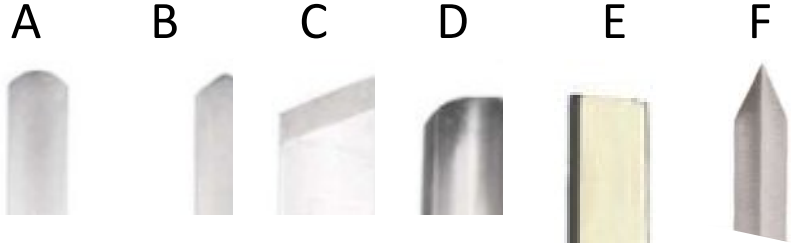

L. T. D. Cutting Innovations

Phoenix, AZ 85034

602-474-6063 voice

Wood Spade Bits

\$5.45 any size

Wood Chisels

A =Round Point: \$4.11

B =Spear Point: \$4.60

C =Skew Point: \$4.11

D =Gouge Point: \$5.39

E =Square Point: \$4.11

F =Parting Point: \$5.03

Bi Metal Hole Saw

Under 1"	\$2.32
1" – 3"	\$3.92
3" – 6"	\$5.35

Jointer / Planer Blades

High Speed Steel	\$.96 @ inch
Carbide Tipped	\$2.75 @ inch