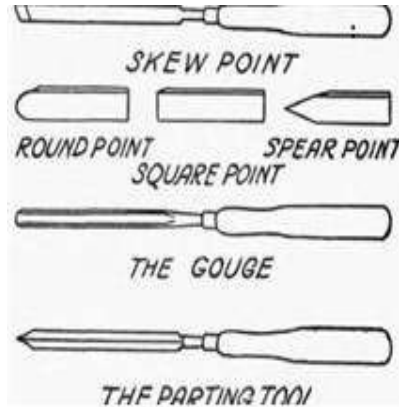

L. T. D. Cutting Innovations

Phoenix, AZ 85034

602-474-6063 voice

Wood Spade Bits

\$4.95 any size

Bi Metal Hole Saw

Under 1"	\$2.11
1" – 3"	\$3.56
3" – 6"	\$4.86

Wood Chisels

Skew Point: \$3.40 each

Round Point: \$4.23 each

Square Point: \$3.40 each

Spear Point: \$3.80 each

The Gouge: \$4.45 each

Parting Tool: \$4.15 each

Jointer / Planer Blades

High Speed Steel	\$0.87 @ inch
Carbide Tipped	\$1.20 @ inch