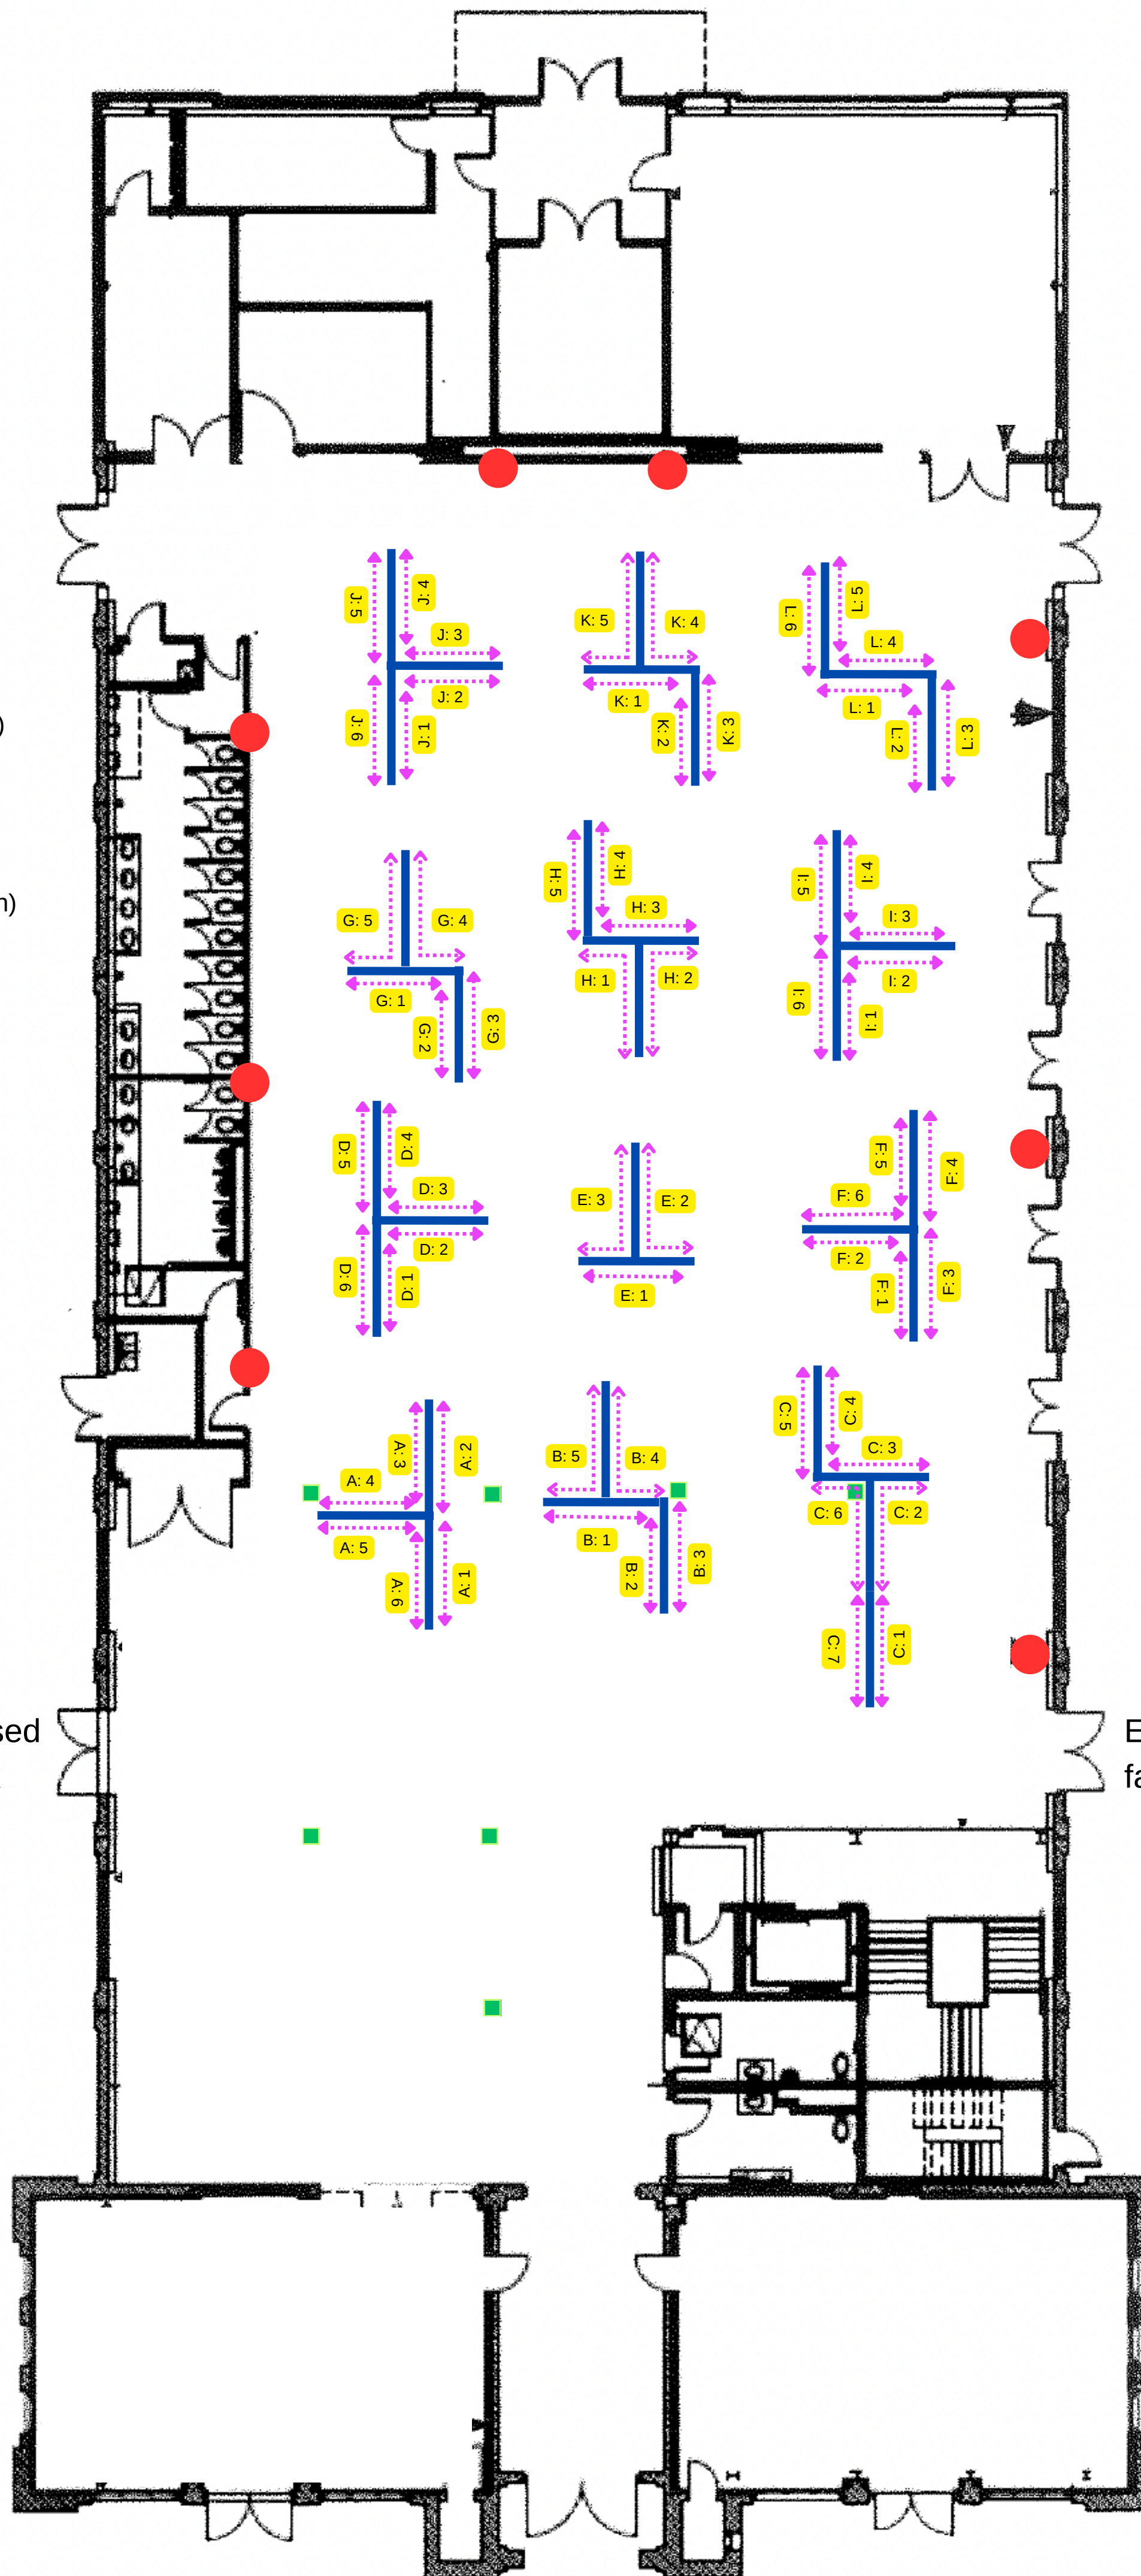

-  Grid Wall (ModuLoc 10' w X 8' h)
-  Power Outlet on Wall
-  Power Outlet Post (approx. 9' ft h)

Entrance most accessed from Lansdowne Park

Entrance open to public / faces the canal

Official Main Entrance