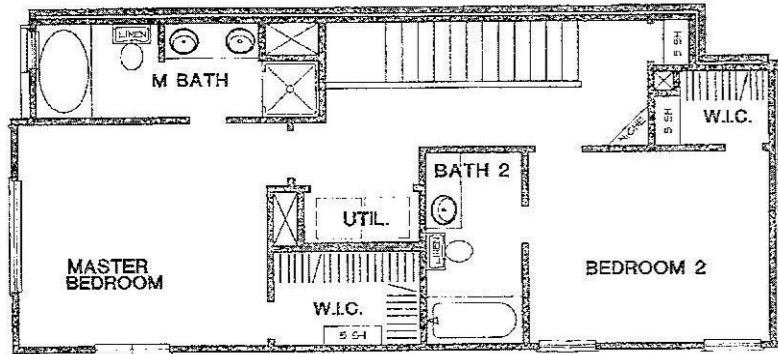

D·R·HORTON® **DHI**
Listed
NYSE
America's Builder

THE LILLE

1393 Sq.Ft.
1366 PLAN

SECOND FLOOR

FIRST FLOOR

June 14, 2012

*Floorplans may vary slightly depending upon elevation. Plans subject to change without notice.
Square footage can vary depending upon the masonry specifications of the community. Not to scale.*