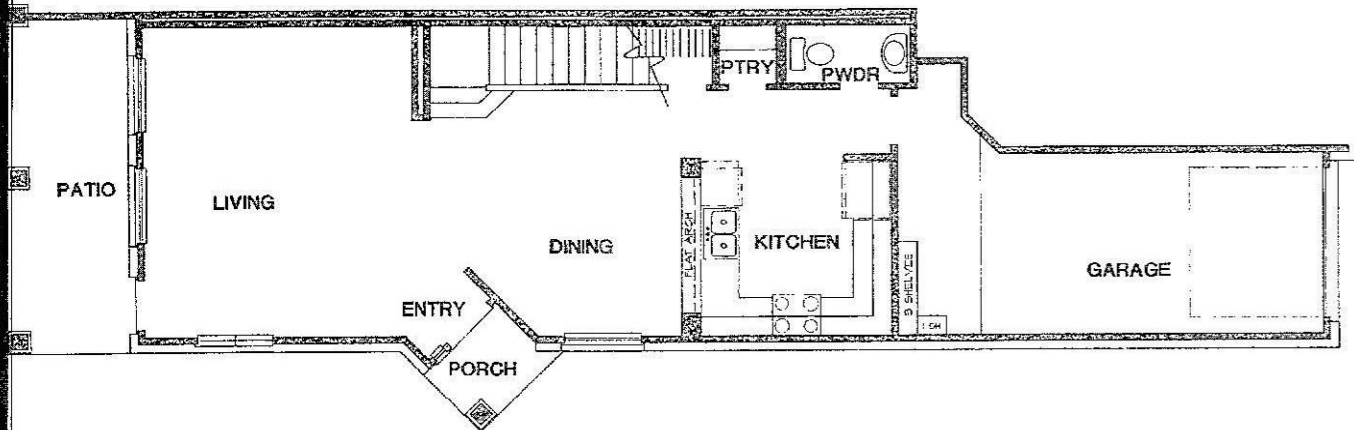

D·R·HORTON® **DHI**
Listed
NYSE
America's Builder

THE LILLE

1393 Sq.Ft.
1366 PLAN

SECOND FLOOR

FIRST FLOOR

June 14, 2012

*Floorplans may vary slightly depending upon elevation. Plans subject to change without notice.
Square footage can vary depending upon the masonry specifications of the community. Not to scale.*