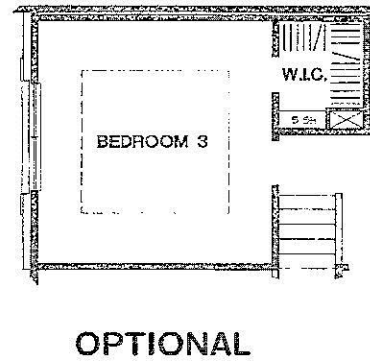

D·R·HORTON® **DHI**
Listed
NYSE
America's Builder

THE LORRAINE

1654 Sq.Ft.
 1617 PLAN

October 5, 2010

*Floorplans may vary slightly depending upon elevation. Plans subject to change without notice.
 Square footage can vary depending upon the masonry specifications of the community. Not to scale.*