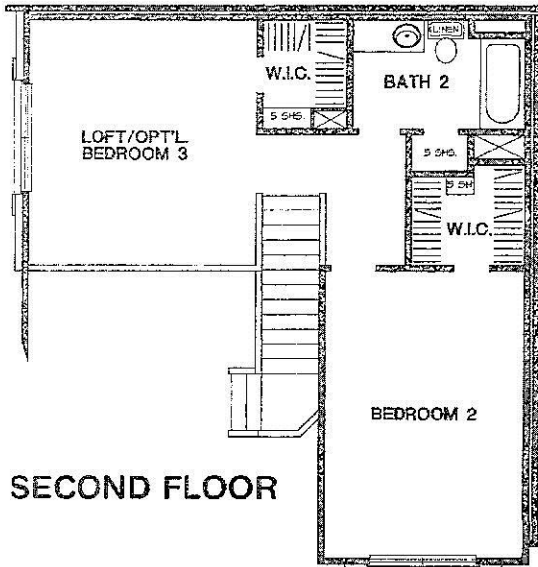

D·R·HORTON® **DHI**
Listed
NYSE
America's Builder

THE LORRAINE

1654 Sq.Ft.
 1617 PLAN

October 5, 2010

*Floorplans may vary slightly depending upon elevation. Plans subject to change without notice.
 Square footage can vary depending upon the masonry specifications of the community. Not to scale.*