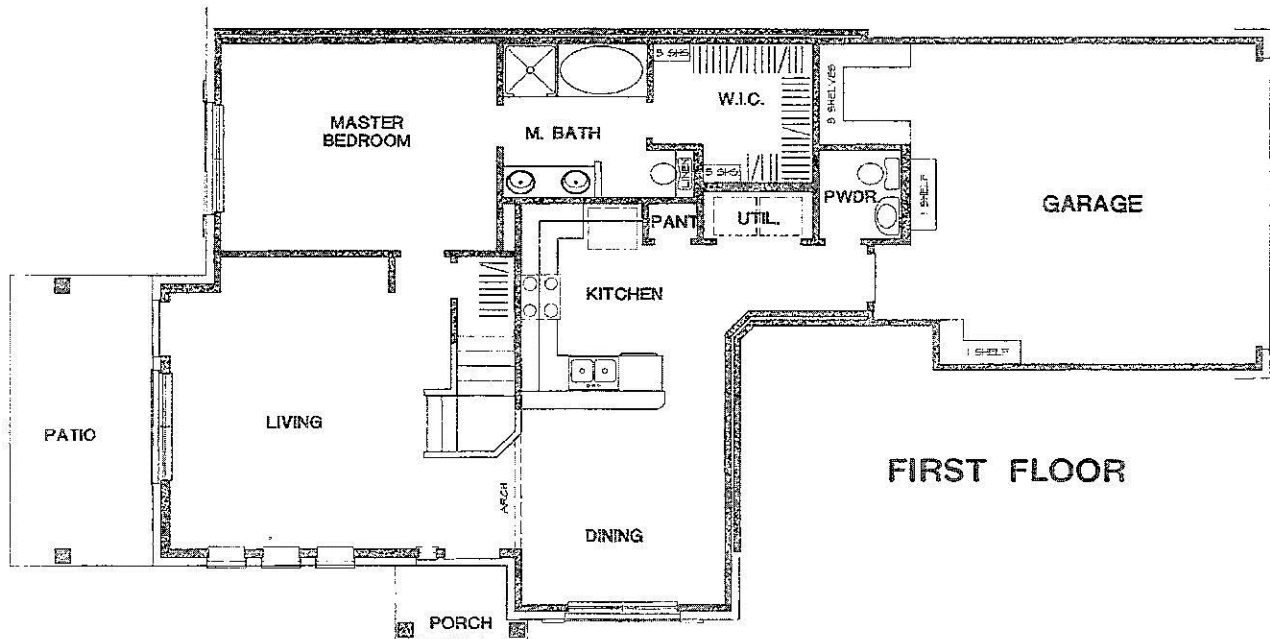

D·R·HORTON® **DHI**
Listed
NYSE
America's Builder

THE LORRAINE

1654 Sq.Ft.
 1617 PLAN

October 5, 2010

*Floorplans may vary slightly depending upon elevation. Plans subject to change without notice.
 Square footage can vary depending upon the masonry specifications of the community. Not to scale.*