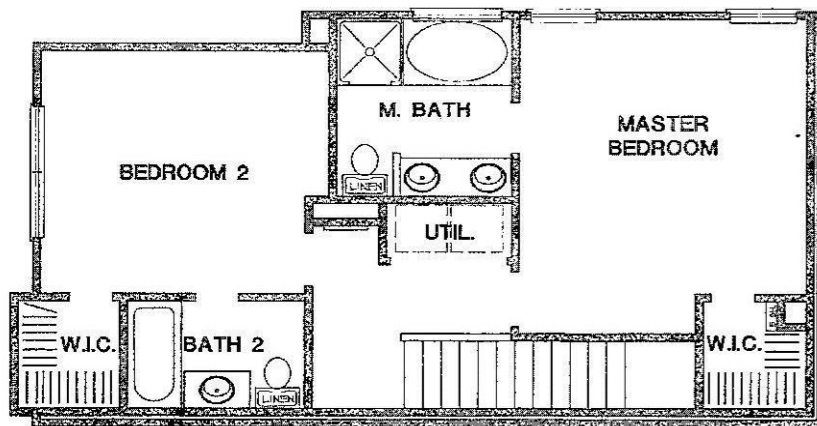

D·R·HORTON® DHI
Listed
NYSE
America's Builder

THE LYON

1231 Sq.Ft.

1208 PLAN

January 7, 2011

*Floorplans may vary slightly depending upon elevation. Plans subject to change without notice.
Square footage can vary depending upon the masonry specifications of the community. Not to scale.*