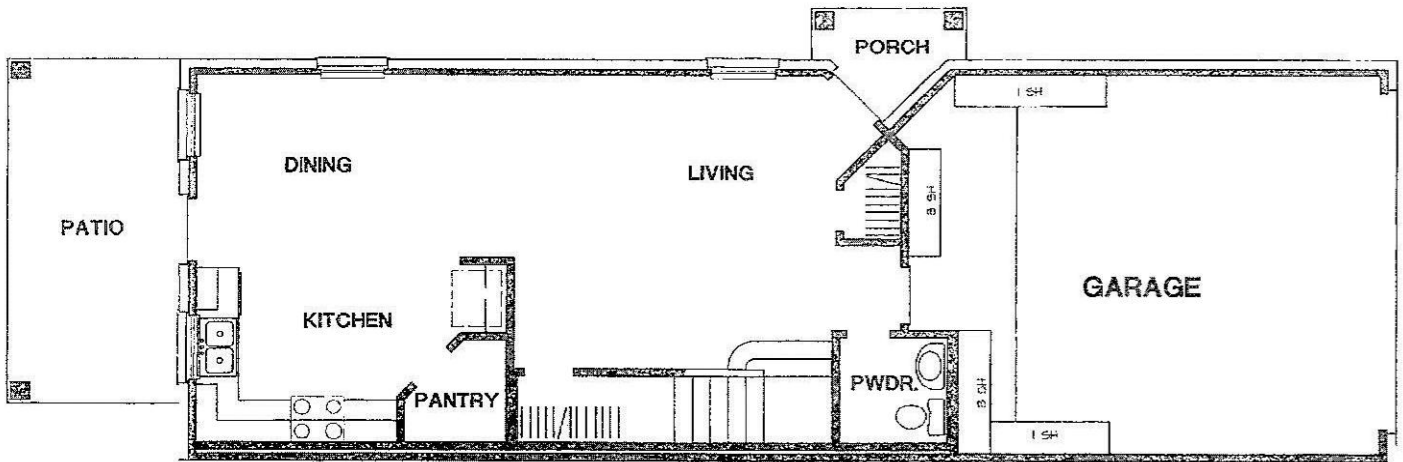

D·R·HORTON® DHI
Listed
NYSE
America's Builder

THE LYON

1231 Sq.Ft.

1208 PLAN

January 7, 2011

*Floorplans may vary slightly depending upon elevation. Plans subject to change without notice.
Square footage can vary depending upon the masonry specifications of the community. Not to scale.*