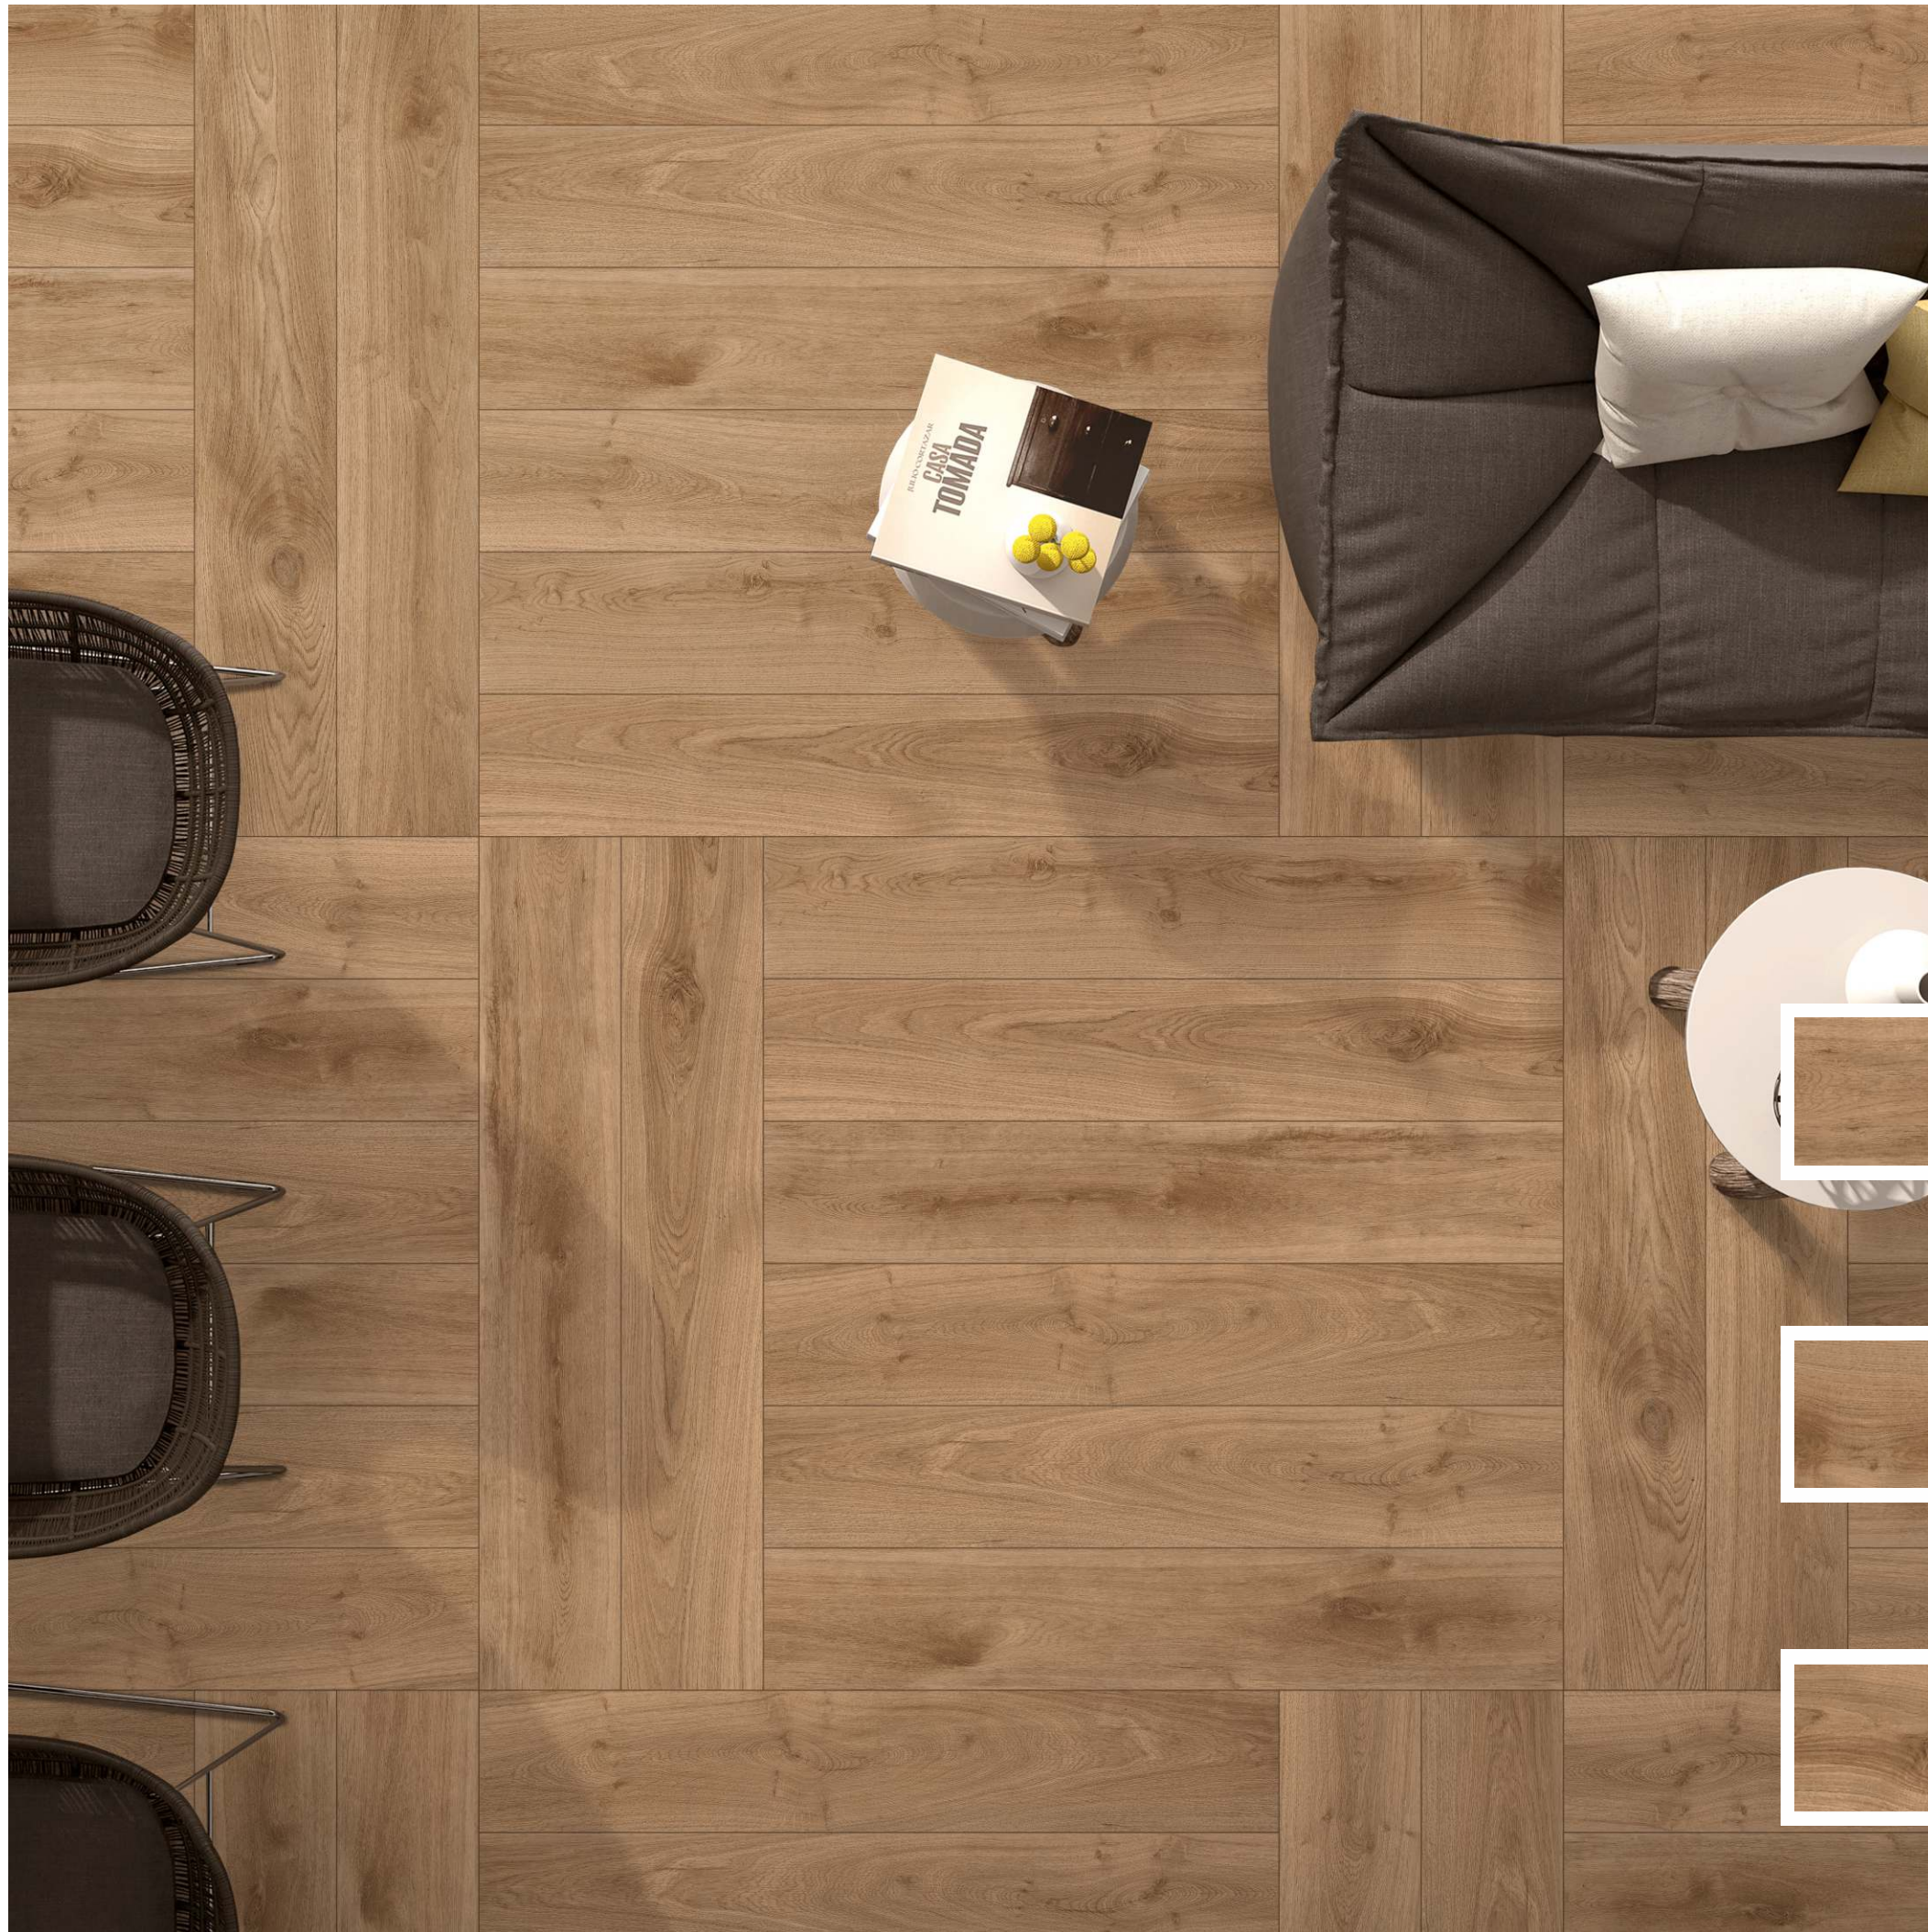

CRAFTED UNIQUELY
2 0 0 x 1 2 0 0 m m

We has a unique perspective towards the most distinctive size which determines nature alike feel. Crafting something to its best is what We believes it. We are here with the perfect Tile strips which are created with 200x1200mm mould, making it excellent. Bringing the natural woods to your spaces in many shades and designs.

ROYAL BROWN

200 x 1200

LATINA BROWN

200 x 1200

COPPER BONNY

200 x 1200

WENGE COFFEE

200 x 1200

LATINA BEIGE

200 x 1200

ROTTEN BROWN

200 x 1200

GRAPHITE BLACK

200 x 1200

CINNAMON ROVER

200 x 1200

CASTELO SLATE

200 x 1200

Apricot GRIS

200 x 1200

PEAR NATURAL

200 x 1200

PEAR CAFE

200 x 1200