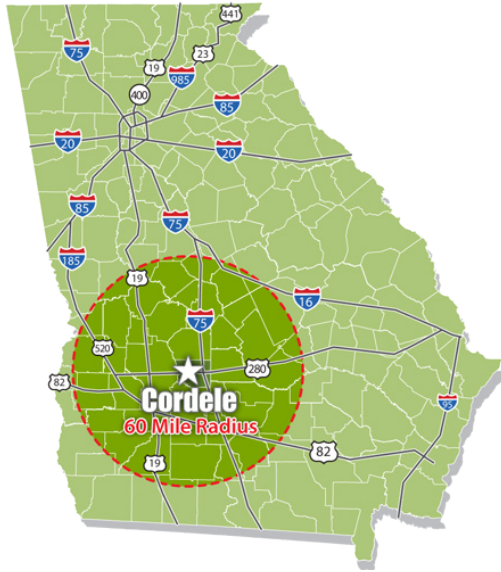

AVAILABLE

HOLT BUILDING

2302 E. 9th AVENUE, CORDELE, GA 31015

PROPERTY HIGHLIGHTS

- » Main Building - 16,000 Square Foot
- » Additional Building - 4,000 Square Foot
- » Property available for sale or lease
- » Ownership: Private
- » Zoning: Industrial
- » Located in Federal Empowerment Zone

DEMOGRAPHIC SUMMARY

Cordele - Crisp County 60 mile radius

Population	771,937
Daytime Population	746,302
Available Work Force*	457,728
Median Household Income	$50,652
Median Age	37.9

Source: ESRI 2022
*Source: JobsEQ 2022Q1

UTILITIES

- » **Natural Gas:** City of Cordele
- » **Public Water:** City of Cordele
- » **Sewer Service:** City of Cordele
- » **Electric Service:** Crisp County Power Commission

LOGISTICS

1. **Airports**
2. Crisp County - Cordele Airport..... 3 mi
   - Southwest GA Regional Airport ..... 48 mi
   - Atl. Hartsfield-Jackson Int'l Airport..... 138 mi

1. **Highways & Interstates**
2. Interstate 75..... less than 1 mile
   - GA Highway 300..... 3 mi
   - Interstate 10..... 146 mi

1. **Ports**
2. Cordele Inland Port..... 1 mi
   - Port of Savannah..... 182 mi
   - Port of Jacksonville..... 210 mi

KEY EMPLOYERS IN CRISP COUNTY

EMPLOYERS	INDUSTRY	EMPLOYEES
Marvail Division of Airxcel, Inc.	Heating and Cooling Equipment Manufacturings	185 FT + 59 Contract
Norbord Georgia, LLC	Oriented Strand Board	130 FT
Helena Industries, Inc.	Pesticide and Other Agricultural Chemical Manufacturing	154 FT + 70 Contract
Goldens' Foundry and Machine Co.	Metal Machining and Iron Castings	136 FT
Big Tex Trailer Manufacturing, Inc.	Cargo Trailers	130 FT

Source: Georgia Department of Labor; DatabaseUSA