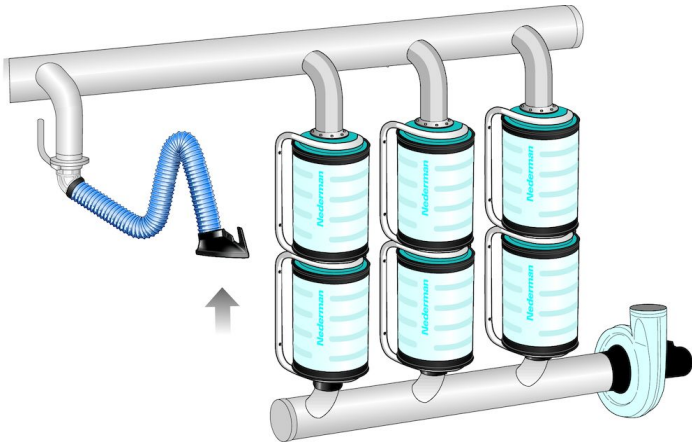

*The flow of air should not exceed 500 m³/h per filter unit.

The lower the flow of air, the better the filtration ability/

absorption.

MFS, Modular Filter System

Accessory		Part No
	Replacement particle filter for MFS filter system.	12600711
	Replacement HEPA filter (H13) for MFS filter system	12603361
	Replacement HEPA/Carbon filter for MFS system	12600911
	Replacement filter carbon/gas for MFS/Wallcart system	12603461
	replacement wall bracket for MFS system	12600644

MFS, Modular Filter System

- A Pressure drop particle filter
- B Pressure drop HEPA/Micro filter
- C Pressure drop gas/carbon filter

MFS, Modular Filter System

Installation example