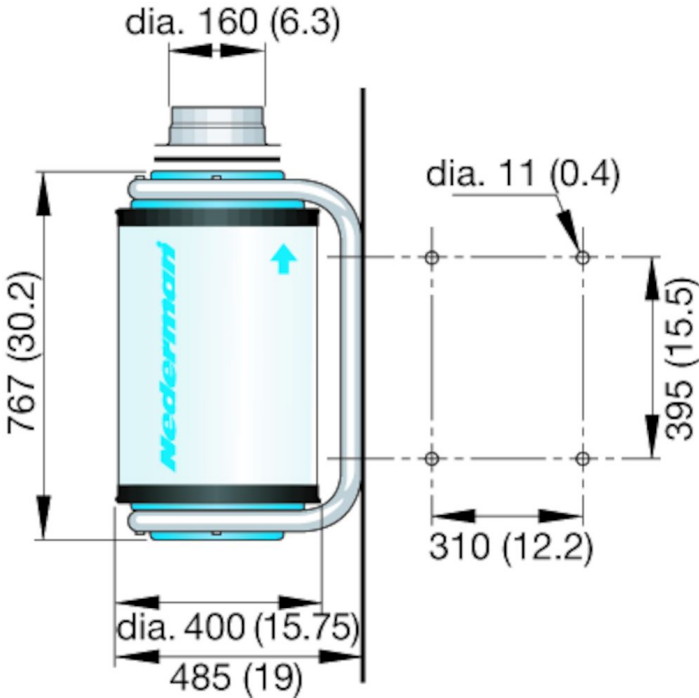

MFS, Modular Filter System

Installation example