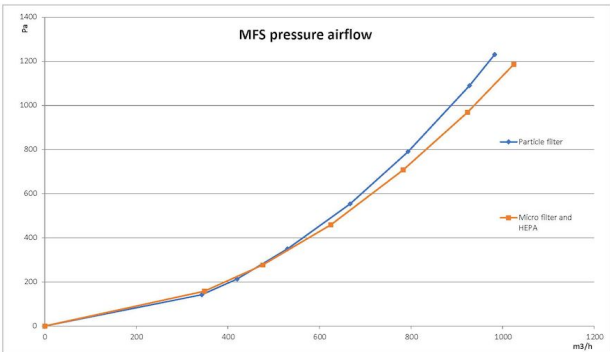

MFS, Modular Filter System

- A Pressure drop particle filter
- B Pressure drop HEPA/Micro filter
- C Pressure drop gas/carbon filter