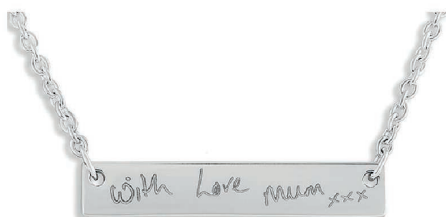

EverWith® Engraved Tag with Heart
Memorial Pendants
(EW-EN-1303)

How to Order

Order on our website at www.everwith.co.uk/engraving where there are many different options and where you can upload your artwork and/or photographs.

Artwork and photographs can also be emailed to images@everwith.co.uk once an order has been placed.

We can also take orders over the phone at **01452 379379**, and your photographs and artwork can be either sent to us via the email address above or by post (and will be returned once your order is complete).

EverWith® Engraved Horizontal Bar Handwriting Memorial Necklace (EW-EN-1301)

SLV £75.00

an / Aa

EverWith® Engraved Round Memorial Pendant with Fine Crystals (EW-EN-1302)