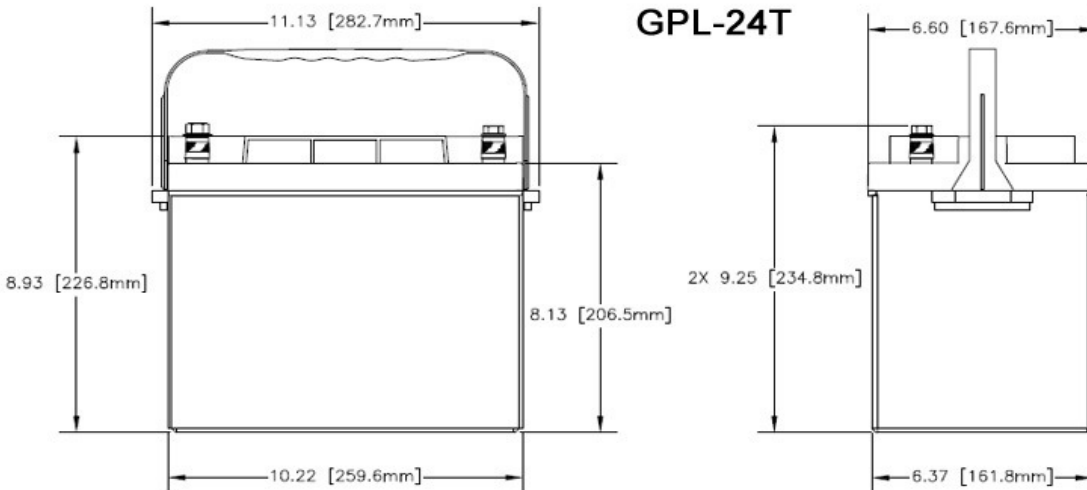

Voltage: 12V

Rated Cap. Amp. Hrs. 20 Hr Rate: **150**

Length in(mm): 13.46

Width in (mm): 6.77

Height in (mm): 11.95

Weight: 96lbs/43.50 Kgs

Minutes of Discharge

25 Amps 315

* All dimensions are overall. This will include handles and terminals. Actual case size may be smaller than published.