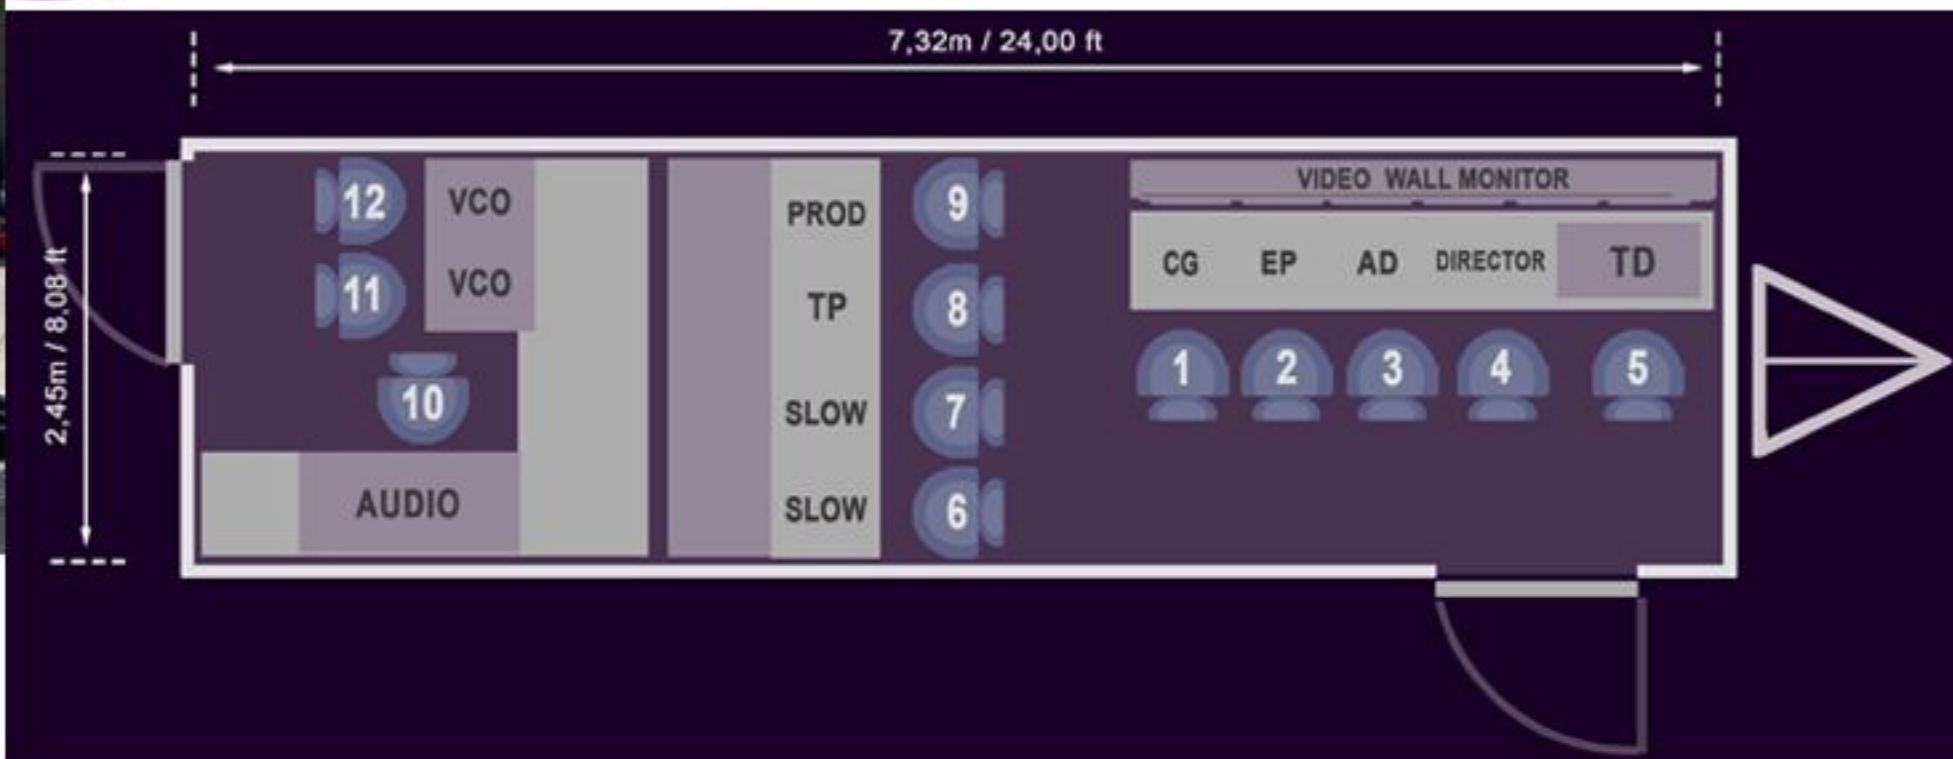

OB19

OBVan 19 * HD/4K

Base: USA 

12 Positions

SW 01 Ross Carbonite Black 2ME HD
 Ross Carbonite Panel 2 w/ 20 Buttons
 Matrix Ross Ultrix 85x85
 08 Cam Sony FB-80 4K/HD
 CCUs Sony FB-80
 Lens Fujinon XA-20 / Fujinon 72x
 Lentes Canon HJ-40x
 Heavy Duty Tripods
 08 Blackmagic HyperDeck Pro
 Digital Glue From Ross and For-A

02 PGs Evertz 5600 w/ changeover
 02 Evertz DreamCatcher (08 channels each)
 Matrix RTS ODIN (128 ports)
 Audio Mixer Yamaha TF5 w/ Dante
 02 Yamaha TIO 1608 Dante
 Ross Ultrix MADI
 Audio Mixer Yamaha TF1 w/ Dante (stand-By)
 Audio Monitoring Yamaha