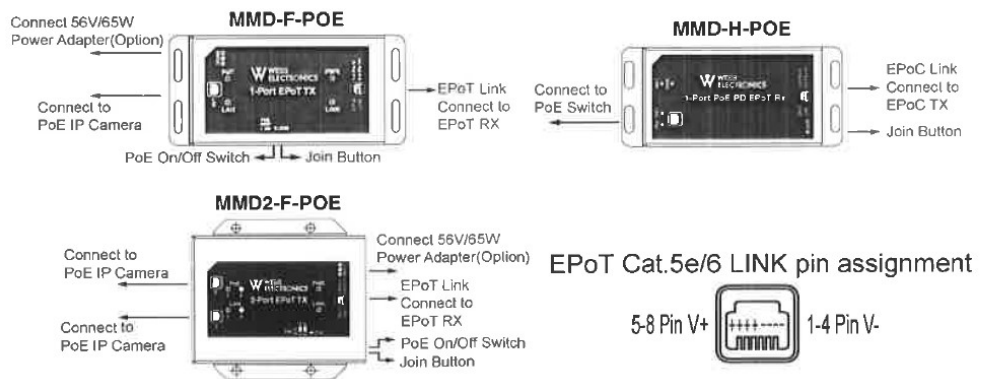

WEBB MULTI MEDIA DEVICE 2 - MMD 2 (IEEE 802.3/802.3U)

TYPICAL APPLICATIONS

CACF,
Areas of Rescue,
Emergency Stations,
Hospitals,
Retirement Homes,
Building Entrances,
Mall Security,
Reservation Desks

FEATURES AND BENEFITS

MMD 2

- Transmits Ethernet and PoE over a single twisted pair;
- Compliant with IEEE 802.3/802.3u ;
- Extends the network connection and PoE up to 2400m;
- LED indicators for status monitoring;
- Utilizes 18 to 24 gauge shielded cable without losing signal quality;
- 802.1Q VLAN tag transparent;
- Metal Housing with fanless design.

Description: Introducing the Multi Media Device 2 (MMD-2), the new PoE enabled network extender from Webb Electronics. It allows to expand the network over legacy shielded pairs to distances greater than the standard UTP capabilities. Its compact design allows for easy installation and integration into existing network infrastructures.

Connections:

Wiring Diagram:

WEBB MULTIMEDIA DEVICE 2 - MMD 2 (IEEE 802.3/802.3U)

Ordering Information:

MMD2	Network Extender	Head-Field Pair
------	------------------	-----------------

Specification:

Model:	Multi Media Device 1- 2 Gigabit PoE Network Extender
PoE Input:	Supports 1/2(+),3/6(-);4/5(+),7/8(-) MAX Input Power 30W(Optional 65W)
PoE Output:	MAX output power 30W / Supports IEEE 802.3af/at
Ethernet Port:	10M/100M/1000M, self-adaptive
Cable Usage:	Cat5 / Single Pair
Network Protocol:	IEEE 802.3 / IEEE 802.3i 10BASE-T / IEEE 802.3u 100BASE-TX IEEE 802.3ab1000BASE-T / IEEE 802.3af/at
Transmission Mode:	Store and Forward (Full wire speed)
Power input:	*Network Extender: DC9-57V MAX 0.5A *PoE Network Extender:DC37-57V MAX 0.5A
Operating Temperature:	-10~+55°C;5%~90% RH Non coagulation
Relative Humidity:	10%-95%
Certification/ Compliance:	CE mark, commercial; CE/LVD EN60950; FCC Part 15 Class B; RoHS;
Distance Between Conductors:	IEEE 802.3 Standard
Size:	70mm*85mm*25mm
Shipping Weight:	0.15kg/0.2kg
Warranty:	2 years from date of purchase