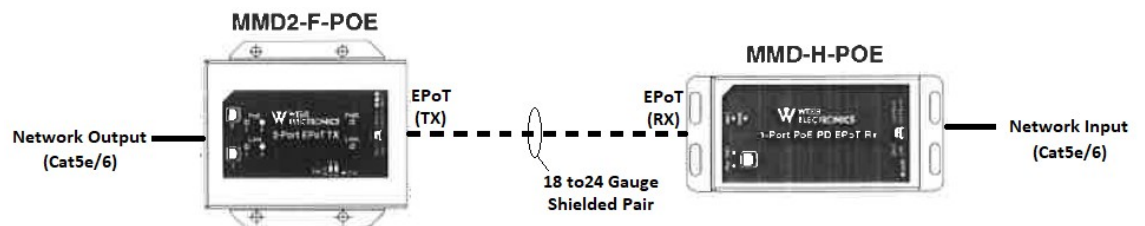

MMD 2

- Transmits Ethernet and PoE over a single twisted pair;
- Compliant with IEEE 802.3/802.3u ;
- Extends the network connection and PoE up to 2400m;
- LED indicators for status monitoring;
- Utilizes 18 to 24 gauge shielded cable without losing signal quality;
- 802.1Q VLAN tag transparent;
- Metal Housing with fanless design.

Description: Introducing the Multi Media Device 2 (MMD-2), the new PoE enabled network extender from Webb Electronics. It allows to expand the network over legacy shielded pairs to distances greater than the standard UTP capabilities. Its compact design allows for easy installation and integration into existing network infrastructures.

Connections:

Wiring Diagram:

WEBB MULTIMEDIA DEVICE 2 - MMD 2 (IEEE 802.3/802.3U)

Ordering Information:

MMD2	Network Extender	Head-Field Pair
------	------------------	-----------------

Specification:

Model:	Multi Media Device 1- 2 Gigabit PoE Network Extender
PoE Input:	Supports 1/2(+),3/6(-);4/5(+),7/8(-) MAX Input Power 30W(Optional 65W)
PoE Output:	MAX output power 30W / Supports IEEE 802.3af/at
Ethernet Port:	10M/100M/1000M, self-adaptive
Cable Usage:	Cat5 / Single Pair
Network Protocol:	IEEE 802.3 / IEEE 802.3i 10BASE-T / IEEE 802.3u 100BASE-TX IEEE 802.3ab1000BASE-T / IEEE 802.3af/at
Transmission Mode:	Store and Forward (Full wire speed)
Power input:	*Network Extender: DC9-57V MAX 0.5A *PoE Network Extender:DC37-57V MAX 0.5A
Operating Temperature:	-10~+55°C;5%~90% RH Non coagulation
Relative Humidity:	10%-95%
Certification/ Compliance:	CE mark, commercial; CE/LVD EN60950; FCC Part 15 Class B; RoHS;
Distance Between Conductors:	IEEE 802.3 Standard
Size:	70mm*85mm*25mm
Shipping Weight:	0.15kg/0.2kg
Warranty:	2 years from date of purchase